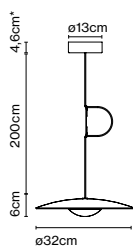

Ginger 32

Code	Finish	Dimming	Class
A662-019	● Oak - White	Triac	II
A662-020	● Wenge - White	Triac	II
A662-021	● Oak - White	DALI	I
A662-022	● Wenge - White	DALI	I
A662-023	● Oak - White	1-10V	I
A662-024	● Wenge - White	1-10V	I
A662-352	● Brushed brass - Brushed brass	Triac	II
A662-353	● Brushed brass - White	Triac	II
A662-354	● Black - White	Triac	II
A662-356	● Brushed brass - Brushed brass	DALI	I
A662-357	● Brushed brass - White	DALI	I
A662-358	● Black - White	DALI	I

Materials
Diffuser: Pressed wood or brushed aluminium
Dissipater: Aluminium

Dimmable: Yes
Integrated dimmer: No
Dimming protocols: Phase cut (Triac)
DALI, Casambi
1-10V

Product type: Pendant
Light source: LED SMD 700mA 8,2W 2700K CRI90 913lm
Luminaire: 220 - 240 VAC TRIAC 10,87W 350lm
220 - 240 VAC DALI 11,59W 350lm
220 - 240 VAC 1-10V 10,36W 350lm
Weight: Net 1,4 kg – Gross 2,5 kg
Package: 48 x 48 x 17 cm – 2,5 kg Vol – 0,04 m³
LED included