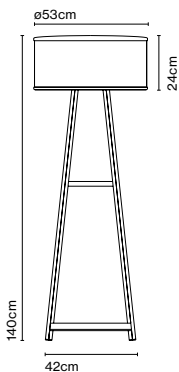

Materials
Base: Steel
Diffuser: Opal blown glass

Dimmable: No

Product type: Table
Light source: LED SMD 24Vdc 6,5W 2700K CRI90 579lm
Luminaire: 100 - 240 VAC 7,2W 157lm
Weight: Net 0,39 kg – Gross 1,22 kg
Package: 22 x 19 x 13 cm – 1,22 kg Vol – 0,005 m³ (1u)
39 x 17 x 45 cm – 5,4 kg Vol – 0,03 m³ (4u)
Product note: Multiple order of 4 units
LED included

CE

ERC

Cable length: 2 m
Wire installation: Plug-in
Color cord: Black
Switch location: In-line

Cala Metal P145

Code A645-056-39 Finish ● Black

Materials
Shade: White polyester PET, textile
Structure: Iron

Product type: Floor
Light source: E27 LED Globe (ø95) 12W
Weight: Net 5,8 kg – Gross 9,3 kg
Package: 60 x 60 x 30 cm - 4,1 kg – VOL - 0,108 m³
50 x 13 x 132 cm - 5,2 kg – VOL - 0,09 m³

Cable length: 2 m
Wire installation: Plug-in
Color cord: Black
Switch location: In-line

Cala 140 IP65

Code A645-003 Finish ● Iroko - Brown

Materials
Shade: Polyethylene, Textile
Structure: Iroko wood

Product type: Floor
Light source: 2x E27 LED Standard 8W
Weight: Net 10,6 kg – Gross 10,3 kg
Package: 56 x 56 x 29 cm - 5,2 kg – VOL - 0,091 m³
47 x 12 x 126 cm - 6 kg – VOL - 0,071 m³