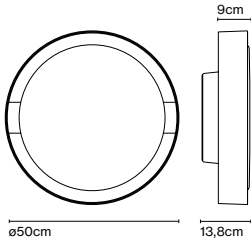

¹ Triac version price

¹ 3CCT version price

Plaff-on! 50 IP54

Code A628-056 Finish ● Black

Materials
Structure: Aluminium
Shade: Opal blown glass

Product type: Wall / Ceiling
Light source: 4x E27 LED Standard 8W
Weight: Net 6,6 kg – Gross 8,5 kg
Package: 60 x 60 x 25 cm – 8,5 kg Vol – 0,09 m³