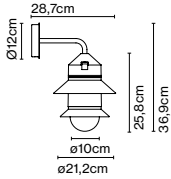

Santorini A Fixed Stem

Code	Finish
A654-023	● White (RAL 9003)
A654-024	● Grey (RAL 7039)
A654-025	● Mustard (RAL 1032)

Materials
Structure: Polycarbonate
Shade: Blown pressed glass
Support: Stainless anti-oxidant
cataphoresis treatment

Product type: Wall
Light source: E27 LED Standard 8W
Weight: Net 1,5 kg – Gross 2,4 kg
Package: 53 x 33 x 24 cm – 2,4 kg Vol – 0,042 m³

CE

ERC

UK

IP65