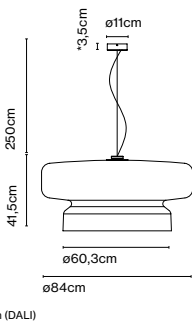

Bohemia 84

Code	Finish	Dimming	Class
A698-001	● Green	Triac	II
A698-002	● Violet	Triac	II
A698-003	● Amber	Triac	II
A698-004	● Green	DALI	I
A698-005	● Violet	DALI	I
A698-006	● Amber	DALI	I

Materials
Shade: Rotomoulded Polycarbonate
Diffuser: Opal methacrylate

Dimmable: Yes
Integrated dimmer: No
Dimming protocols: Phase cut (Triac)
DALI
Casambi

Product type: Pendant
Light source: LED SMD 700mA 22,4W 2700K CRI90 2933lm
Luminaire: 180 - 295 VAC TRIAC 26W 1619lm
220 - 240 VAC DALI 26,37W 1619lm
Weight: Net 12,7 kg – Gross 20 kg
Package: 93 x 93 x 53 cm – 20 kg Vol – 0,5 m³
LED included

Dimmable

Cable length: 2,5 m
Wire installation: Hardwired
Color cord: Black
Canopy color: Black