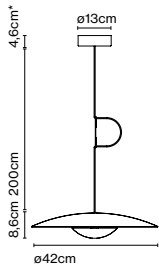

Ginger 42

Code	Finish	Dimming	Class
A662-025	● Oak - White	Triac	II
A662-026	● Wenge - White	Triac	II
A662-027	● Oak - White	DALI	I
A662-028	● Wenge - White	DALI	I
A662-029	● Oak - White	1-10V	I
A662-030	● Wenge - White	1-10V	I
A662-360	● Brushed brass - Brushed brass	Triac	II
A662-361	● Brushed brass - White	Triac	II
A662-362	● Black - White	Triac	II
A662-364	● Brushed brass - Brushed brass	DALI	I
A662-365	● Brushed brass - White	DALI	I
A662-366	● Black - White	DALI	I

Materials
Diffuser: Pressed wood or brushed aluminium
Dissipater: Aluminium

Dimmable: Yes
Integrated dimmer: No
Dimming protocols: Phase cut (Triac)
DALI, Casambi
1-10V

Product type: Pendant
Light source: LED SMD 700mA 16,28W 2700K CRI90 1873lm
Luminaire: 180 - 295 VAC TRIAC 19,71W 698lm
220 - 240 VAC DALI 20,32W 698lm
220 - 240 VAC 1-10V 20,85W 698lm
Weight: Net 2 kg – Gross 3,5 kg
Package: 57 x 53 x 17 cm – 3,5 kg Vol – 0,051 m³
LED included

Dimmable

CE

ERC

UK
CA

* 6,5cm (DALI)

Cable length: 2 m
Wire installation: Hardwired
Color cord: Black
Canopy color: Black

Product notes: Casambi available upon request, upcharge of 200 €¹
¹ Triac version price