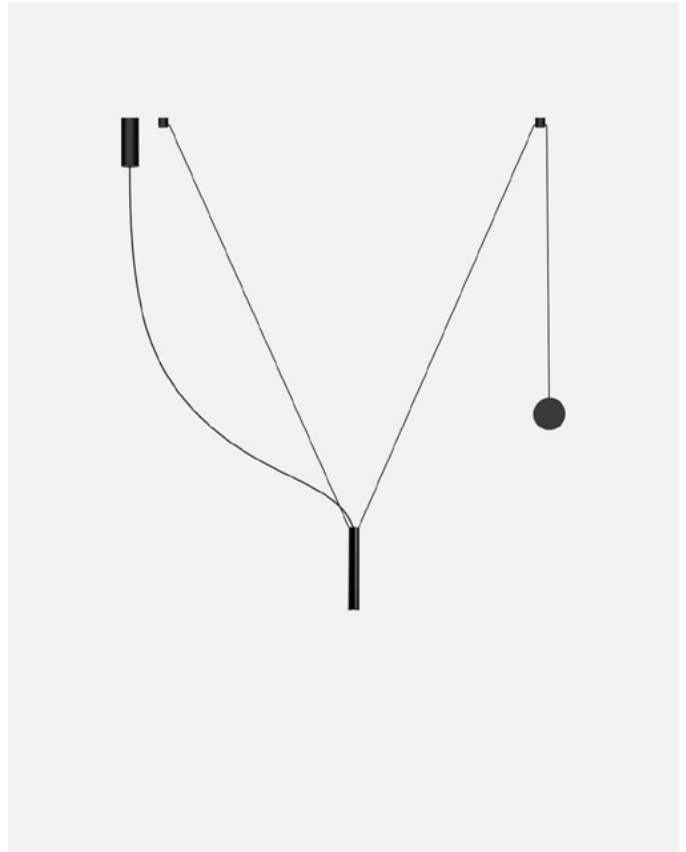

Milana Counterweight

Code	Finish
A699-007	● Off-white (RAL 1013)
A699-008	● Black (RAL 9005)

Materials
Shade: Aluminium
Diffuser: Polycarbonate

Dimmable: Yes
Integrated dimmer: No
Dimming protocols: Phase cut (Triac)

Product type: Pendant
Light source: LED SMD 700mA 8,6W 2700K CRI90 372lm
Luminaire: 220 - 240 VAC TRIAC 8,72W 340lm
Weight: Net 1 kg – Gross 1,3 kg
Package: 22,5 x 7 x 4 cm – 0,3 kg Vol – 0,0006 m³
20 x 12 x 8 cm – 0,4 kg Vol – 0,0006 m³
12 x 12 x 7 cm – 0,6 kg Vol – 0,001 m³
Product notes: DALI upon request

Cable length: 3 m
Wire installation: Hardwired
Color cord: Black
Canopy color: Black

Milana 32 Counterweight

Code	Finish
A699-009	● Off-white (RAL 1013)
A699-010	● Black (RAL 9005)

Materials
Shade: Aluminium
Diffuser: Polycarbonate

Dimmable: Yes
Integrated dimmer: No
Dimming protocols: Phase cut (Triac)

Product type: Pendant
Light source: LED SMD 700mA 8,6W 2700K CRI90 372lm
Luminaire: 220 - 240 VAC TRIAC 8,72W 340lm
Weight: Net 1,6 kg – Gross 2,4 kg
Package: 22,5 x 7 x 4 cm – 0,3 kg Vol – 0,0006 m³
20 x 12 x 8 cm – 0,4 kg Vol – 0,0006 m³
12 x 12 x 7 cm – 0,6 kg Vol – 0,001 m³
36,5 x 36,5 x 7,5 cm – 0,82 kg Vol – 0,009 m³
Product notes: DALI upon request

Cable length: 3 m
Wire installation: Hardwired
Color cord: Black
Canopy color: Black