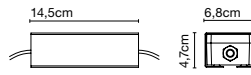

Dimmer Casambi IP65

Code A712-001   Finish ● Black

Materials
Case: ABS
Trim: Aluminium

Product type: Accessory
85 - 240 VAC max. 50W
Weight: Net 2 kg – Gross 3 kg
Package: 20 x 12 x 8 cm - 3 kg – VOL - 0,002 m³
Product notes: Bluetooth smart wireless trailing edge dimmer that adjusts light intensity or switches the lamp ON/OFF. Available in Android or iOS with the app Casambi.

CE
EAC
UK
IP65