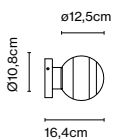

Dipping Light A2-13

Code	Finish
A691-220	White - Brushed Brass
A691-221	White - Graphite
A691-222	Blue - Brushed Brass
A691-223	Blue - Graphite
A691-224	Green - Brushed Brass
A691-225	Green - Graphite
A691-226	Amber - Brushed Brass
A691-227	Amber - Graphite
A691-228	Pink - Brushed Brass
A691-229	Pink - Graphite

Materials: Body: Metal
Diffuser: Brilliant white blown glass globe with layered paint

Dimmable: Yes
Integrated dimmer: No
Dimming protocols: Phase cut (Triac)

Product type: Wall, Ceiling
Light source: LED SMD 500mA 8,6W 2700K CRI90 765lm
Luminaire: 220 - 240 VAC TRIAC 7,96W
Weight: Net 0,7 kg – Gross 1,4 kg
Package: 18 x 18 x 35 cm – 1,4 kg Vol – 0,001 m³
LED included

Wire installation: Hardwired