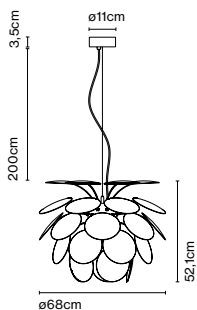

Discocó 68

Code	Finish
A620-110	● White (RAL 9003)
A620-120	● Matte Grey (RAL 7037)
A620-119	● Matte Beige (RAL 1001)
A620-121	● Black - Gold (RAL 9004 - Gold)
A620-148	● White (Susp. Wire 5m)
A620-161	● American oak-Black chrome

Materials
Discs: ABS
Sphere: Chromed metal
Canopy: Metal

Product type: Pendant
Light source: 3x E27 LED Globe (ø120) 14W
Weight: Net 4,6 kg – Gross 7,5 kg
Package: 125 x 33 x 28 cm - 7,5 kg – VOL - 0,115 m³
Product notes: For the wood version, the discs are made of pressed American oak of 4 mm. Black chrome sphere.