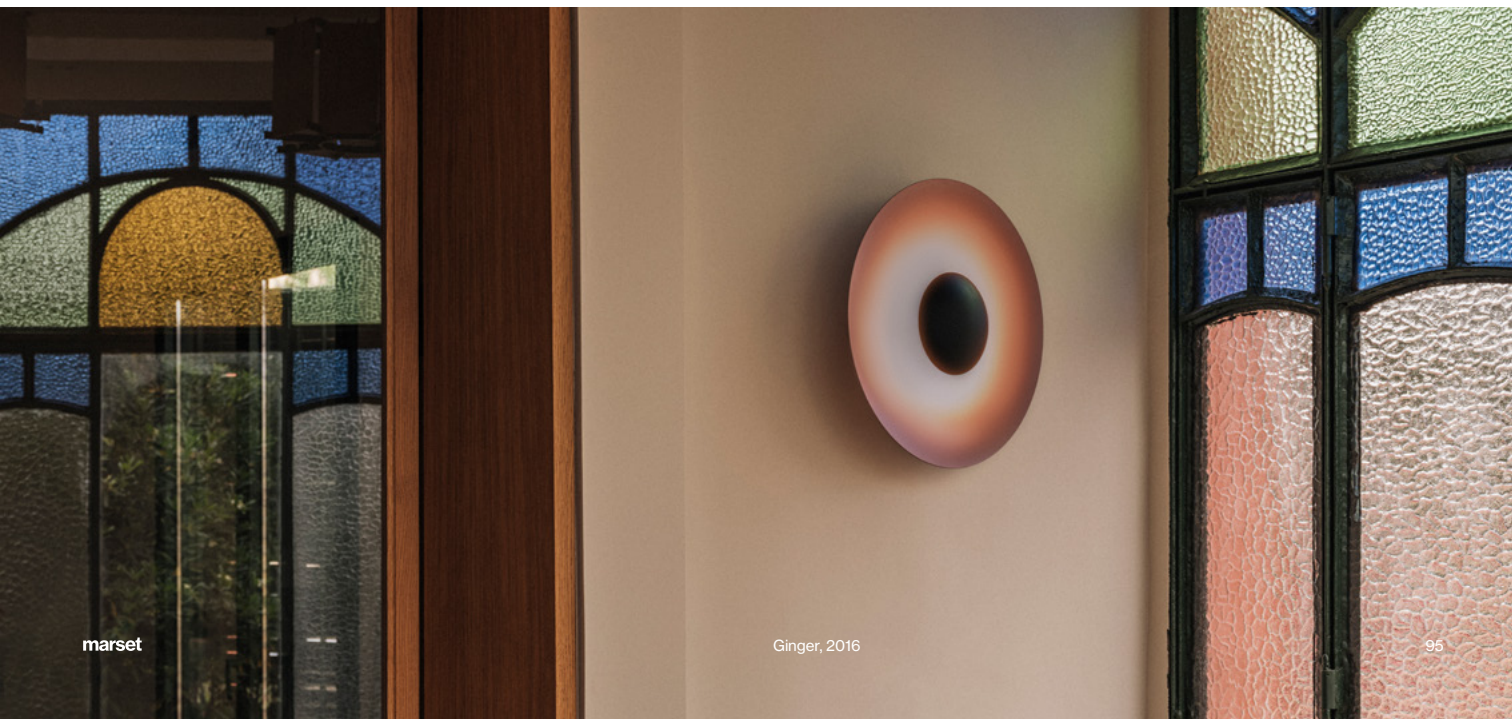

The Ginger collection is moving outdoors, with wall sconces that can be installed individually or in a cluster, a new 15 cm sconce –perfect for passageways and small outdoor areas–, a lamppost, small floor lamps and a new wall version with an arm.