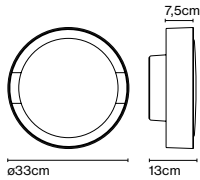

¹ Triac version price

¹ 3CCT version price

Plaff-on! 33 IP54

Code A628-053
 Finish ● Black

Materials
 Structure: Aluminium
 Shade: Opal blown glass

Product type: Wall / Ceiling
 Light source: 2x E27 LED Standard 8W
 Weight: Net 4,1 kg – Gross 4,5 kg
 Package: 40 x 40 x 21 cm – 4,5 kg Vol – 0,03 m³