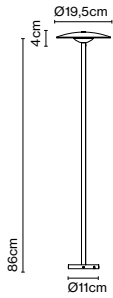

Ginger B 20/86

Code
A662-544-31
A662-544-39

Finish
● Rust Brown - White
● Black - White (RAL 9005-9010)

Materials
Diffuser: Aluminium
Structure: Aluminium

Dimmable: Yes
Integrated dimmer: No
Dimming protocols: It depends on the purchased power supply.

Product type: Bollard
Light source: LED SMD 24Vdc 5W 2700K CRI90 495lm
Luminaire: (Power supply not included) 161lm
Weight: Net 1 kg – Gross 1,6 kg
Package: 25 x 23 x 12 cm – 0,7 kg Vol – 0,007 m³
15 x 13 x 98,5 cm – 0,9 kg Vol – 0,02 m³
Product notes: 24V remote power supply to be ordered separately.
LED included

Dimmable

CE

IP65

ERC

UK
CA