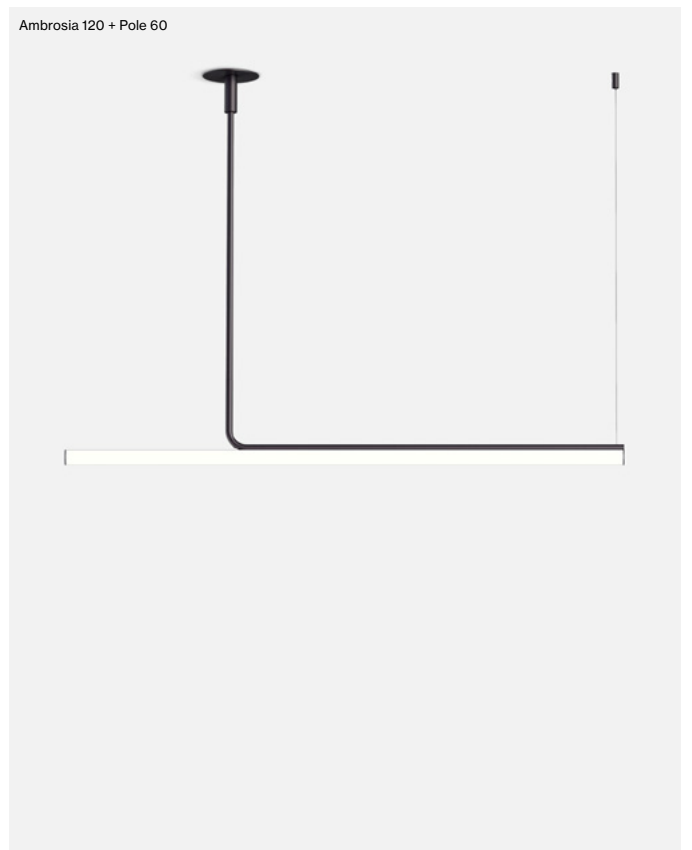

Light source Ambrosia 30K: LED SMD 24Vdc 19,2W 3000K CRI90 2256lm
 Luminaire Ambrosia 30K: (Power supply not included) 1927lm

Weight: Net 2,4 kg – Gross 3 kg
 Package: 29 x 10 x 135 cm - 2 kg – VOL - 0,04 m³
 8 x 8 x 128 cm - 1 kg – VOL - 0,01 m³

Product notes: 24V remote power supply to be ordered separately.
 LED included

Dimmable

UK
CA

ERC

(1) The height can be increased by means of the 40 or 60 cm poles (max. 3 units.) They can be combined.

Wire installation: Hardwired / Recessed