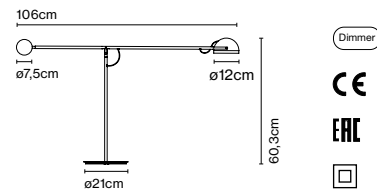

Materials: Steel
 Structure: Steel
 Base: Steel
 Counterweight: Steel
 Diffuser: Aluminium

Dimmable: Yes
 Integrated dimmer: Yes
 Dimming protocols: 3 positions dimmer

Product type: Table
 Light source: LED SMD 24Vdc 4,7W 2700K CRI90 491lm
 Luminaire: 85 - 264 VAC 5,94W 416lm
 Weight: Net 3,5 kg – Gross 6,1 kg
 Package: 114 x 24 x 17 cm – 3,1 kg Vol – 0,046 m³
 36 x 36 x 3 cm – 3 kg Vol – 0,004 m³
 LED included