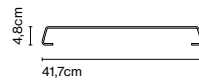

Base kit

Code
A645-213

Finish
● Grey

Materials

Structure: Metallic structure with stainless anti-oxidant cataphoresis

Product type: Accessory

Weight: Net 5,4 kg – Gross 6,3 kg

Package: 53 x 53 x 12 cm - 6,3 kg – VOL - 0,03 m³