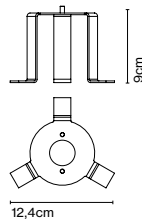

Code A662-556
 Finish ● Stainless steel

Materials
 Structure: Stainless steel 316 L

Product type: Accessory
 Weight: Net 0,3 kg – Gross 0,4 kg
 Package: 15 x 15 x 13 cm - 0,4 kg – VOL - 0,003 m³

Ginger: Power Supply - Non Dimmable IP