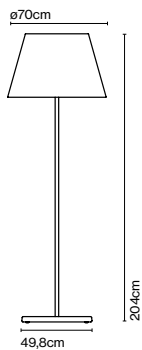

TXL 2019 205

Code A605-060 A605-061
Finish ● Beige ● Grey

Materials
Base: Concrete
Stem: Stainless steel
Diffuser: White acid etched glass
Shade: Textile with the inner part always in white

Product type: Floor
Light source: 2x E27 LED Standard 8W
Weight: Net 28,8 kg – Gross 32 kg
Package: 41 x 33 x 33 cm – 2,5 kg Vol – 0,04 m³
70 x 70 x 50 cm – 4,4 kg Vol – 0,25 m³
220 x 10 x 10 cm – 3,6 kg Vol – 0,02 m³
66 x 66 x 15 cm – 21,5 kg Vol – 0,06 m³

CE
ENEC
IP65

Cable length: 2,5 m
Wire installation: Plug-in
Color cord: Black