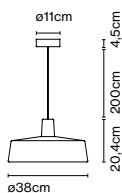

Soho 38 IP44 LED

Code	Finish
A631-220	● White
A631-221	● Stone grey
A631-222	● Black
A631-223	● Sand
A631-224	● Sky blue

Materials: Shade: Rotary moulded polyethylene
Diffuser: Methacrylate opal

Dimmable: Yes
Integrated dimmer: No
Dimming protocols: Phase cut (Triac)
Casambi

Product type: Pendant
Light source: LED SMD 700mA 13,35W 2700K CRI80 1848lm
Luminaire: 220 - 240 VAC TRIAC 15,94W 1051lm
Weight: Net 2,7 kg – Gross 3,6 kg
Package: 44 x 45 x 25 cm – 3,6 kg Vol – 0,05 m³
LED included

Dimmable

CE

ERC

UK
CA

IP44