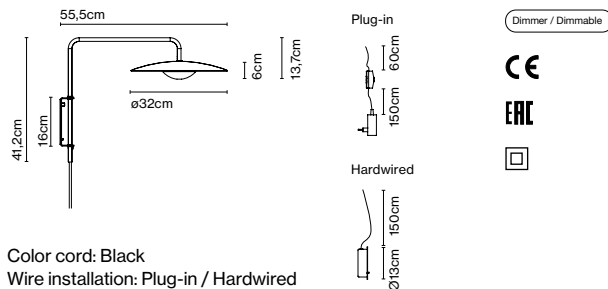

Ginger A

Code	Finish	Dimmer
Plug-in		
A662-074	● Oak - White	Progressive
A662-075	● Wenge - White	Progressive
Hardwired (Canopy)		
A662-081	● Oak - White	Triac / on-off
A662-082	● Wenge - White	Triac / on-off

RSC (Recessed canopy)		
A662-130	● Oak - White	Triac
A662-131	● Wenge - White	Triac

Materials
Diffuser: Pressed wood
Dissipater: Aluminium
Structure: Metal

Integrated dimmer: Yes (Plug-in version)
Dimmer Type: Progressive dimmer from 0 to 100
Dimming protocols: Phase cut (Triac)

Product type: Wall
Light source: LED SMD 700mA 8,2W 2700K CRI90 913lm
Luminaire: 220 - 240 VAC TRIAC 9,89W 350lm
Weight: Net 1,5 kg – Gross 3 kg
Package: 57 x 53 x 17 cm – 3 kg Vol – 0,051 m³
LED included