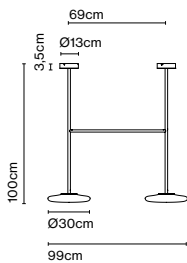

Ihana x2 100

Code	Finish	Dimming	CCT
A709-011-39-27K	● Opal	Triac	27K
A709-012-39-18/30K	● Opal	Triac	DTW 18K-30K

Materials
Structure: Steel
Shade: Opal blown glass

Dimmable: Yes
Integrated dimmer: No
Dimming protocols: Phase cut (Triac)
Dim to warm from 1800K to 3000K. (Triac)
DALI, Casambi

Product type: Pendant / Ceiling
Light source: LED SMD 700mA 16,4W 2700K CRI90 1826lm
Luminaire: 220 - 240 VAC TRIAC 19,78W 994lm
Light source DTW: LED COB 350mA 12W 1800-3000K CRI90 1272lm
Luminaire DTW: 220 - 240 VAC TRIAC 15,2W
Weight: Net 4,5 kg – Gross 6,7 kg
Package: (2x) 21 x 42 x 42 cm – 3 kg Vol – 0,04 m³
24 x 14 x 114 cm – 3,7 kg Vol – 0,04 m³
LED included

Dimmable

UK
CA

CE

ERC

Wire installation: Hardwired
Canopy color: Black