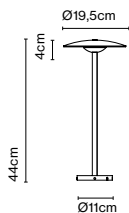

Product type: Bollard
Light source: LED SMD 24Vdc 5W 2700K CRI90 495lm
Luminaire: (Power supply not included) 161lm
Weight: Net 0,8 kg – Gross 1,3 kg
Package: 25 x 23 x 12 cm – 0,7 kg Vol – 0,007 m³
15 x 13 x 48 cm – 0,6 kg Vol – 0,009 m³
Product notes: 24V remote power supply to be ordered separately.
LED included