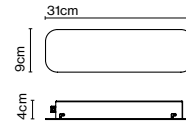

Ambrosia canopy

Code	Finish	Dimming	Class
A666-214-15	● Matt Gold - 20W 24V	Triac	II
A666-214-16	● Black - 20W 24V	Triac	II
A666-222-15	● Matt Gold - 35W 24V	Casambi	I
A666-222-16	● Black - 35W 24V	Casambi	I
A666-216-15	● Matt Gold - 50W 24V	Triac	II
A666-216-16	● Black - 50W 24V	Triac	II
A666-223-15	● Matt Gold - 60W 24V	Casambi	I
A666-223-16	● Black - 60W 24V	Casambi	I
A666-217-15	● Matt Gold - 35W 24V	DALI	I
A666-217-16	● Black - 35W 24V	DALI	I
A666-218-15	● Matt Gold - 60W 24V	DALI	I
A666-218-16	● Black - 60W 24V	DALI	I