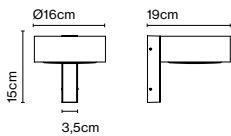

Plaff-on! A IP65

Code A628-061-39-27K   Finish ● Black
A628-061-31-27K   ● Rust Brown (NEW)

Materials
Structure: Aluminium
Shade: Opal blown glass

Dimmable: Yes
Integrated dimmer: No
Dimming protocols: Phase cut (Triac)

Product type: Wall
Light source: LED COB 230 VAC 8W 2700K CRI90 571lm
Luminaire: 230 VAC TRIAC 8,47W 225lm
Weight: Net 0,8 kg – Gross 1,2 kg
Package: 22 x 22 x 16,5 cm – 1,2 kg Vol – 0,008 m³
LED included

Dimmable
CE
EAC
UK
CA

⊕
IP65