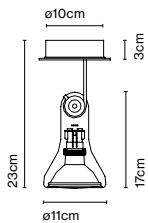

Atlas

Code A34-001 Finish ○ Translucent

Materials
Shade: Polycarbonate
Canopy: White Polyamide
Structure: Stainless steel

Product type: Wall / Ceiling
Light source: E27 LED PAR30 10W 40° 3000K
Weight: Net 0,3 kg – Gross 0,55 kg
Package: 18 x 21 x 24 cm - 0,55 kg – VOL - 0,008 m³
Product notes: Atlas has been designed to specifically accommodate the PAR30 bulb (BOM-270) so that the bulb does not protrude from the diffuser.