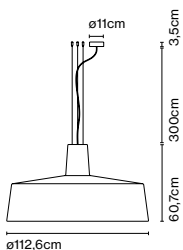

Soho 112 LED

Code	Finish
A631-103	● White
A631-104	● Stone grey
A631-105	● Black

Materials
Shade: Rotary moulded polyethylene
Diffuser: Methacrylate opal

Dimmable: Yes
Integrated dimmer: No
Dimming protocols: DALI / DSI, Casambi

Product type: Pendant
Light source: LED SMD 400mA 106,8W 2700K CRI90 17100lm
Luminaire: 220 - 240 VAC DALI 2 118,3W 8836lm
Weight: Net 27,6 kg – Gross 32 kg
Package: 116 x 114 x 71 cm – 32 kg Vol – 0,95 m³
LED included

Dimmable

CE

ERC

UK
CA