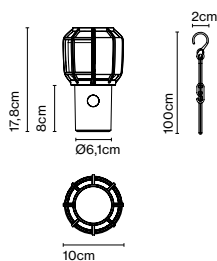

Chispa

Code	Finish
A703-001	● Black (RAL 9004)
A703-002	● Blue (RAL DESIGN 230 20 20)
A703-003	● Green (RAL 6009)
A703-004	● Orange (RAL 2010)

Materials
Base: Polycarbonate
Diffuser: Opal Polyethylene
Accessory: Black cord, metal piece

Dimmable: Yes
Integrated dimmer: Yes
Dimmer Type: 3 positions dimmer

Product type: Table / Portable
Light source: LED SMD 0,7A 2,7W 2700K CRI90 216lm
Luminaire: in 5 Vdc 1,5A 110lm
Weight: Net 0,5 kg – Gross 0,8 kg
Package: 14 x 14 x 28 cm – 0,8 kg Vol – 0,005 m³ (1u)
30 x 30 x 24 cm – 3,2 kg Vol – 0,02 m³ (4u)

Product notes: Multiple order of 4 units
Charging cable included (USB to USB-C). Power adapter not included.
LED included