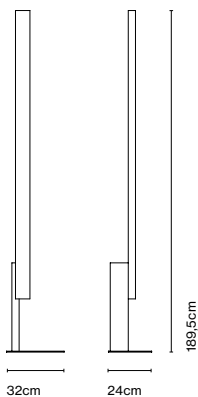

High Line

Code	Finish
A690-001	● Oak-White (RAL 9002)
A690-003	● Wenge-Blue (RAL 5024)
A690-004	● Wenge-Green (RAL 6003)

Materials	Integrated dimmer: Yes
Base: Iron	Dimmer Type: Progressive dimmer from
Structure: Wooden profiles	0 to 100

Product type: Floor
Light source: LED SMD 700mA 30W 2700K CRI90 3895lm
Luminaire: 220 - 240 VAC 34,3W 2076lm
Weight: Net 9,3 kg – Gross 13,3 kg
Package: 205 x 23 x 17 cm – 9,5 kg Vol – 0,076 m³
34 x 36 x 3 cm – 3,8 kg Vol – 0,003 m³

LED included

Dimmer

CE

EAC