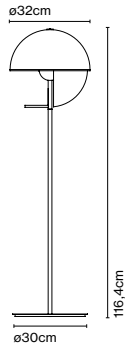

Theia P

Code
A672-003
A672-004

Finish
● White (RAL 9010)
● Black (RAL 9005)

Materials
Base: Iron
Stem: Iron
Dissipater: Aluminium
Diffuser: Spun metal
Shade: Thermoformed methacrylate

Dimmable: No
Integrated dimmer: Yes

Product type: Floor
Light source: LED SMD 700mA 8,2W 2700K CRI90 913lm
Luminaire: 100 - 240 VAC 10,85W
Weight: Net 6,8 kg – Gross 8,5 kg
Package: 37 x 37 x 23 cm – 5,8 kg Vol – 0,03 m³
120 x 17 x 12 cm – 2,7 kg Vol – 0,02 m³
LED included

Dimmer