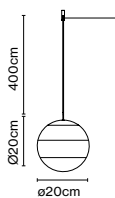

Dipping Light 20 - 24V

Code	Finish
A691-270	White
A691-271	Blue
A691-272	Green
A691-273	Amber
A691-274	Pink

Materials
Diffuser: Brilliant white blown glass globe with layered paint
Cover: Polycarbonate

Dimmable: Yes
Integrated dimmer: No
Dimming protocols: It depends on the purchased power supply.
Phase cut (Triac), DALI, Casambi

Product type: Pendant
Light source: LED SMD 24Vdc 5W 2700K CRI90 495lm
Luminaire: (Power supply not included) 231lm
Weight: Net 1,06 kg – Gross 1,7 kg
Package: 36 x 26 x 26 cm – 1,7 kg Vol – 0,02 m³
Product notes: Use with Cluster page 36.
1 pc. hook accessory included
LED included

Dimmable

CE

EAC

UK
CA