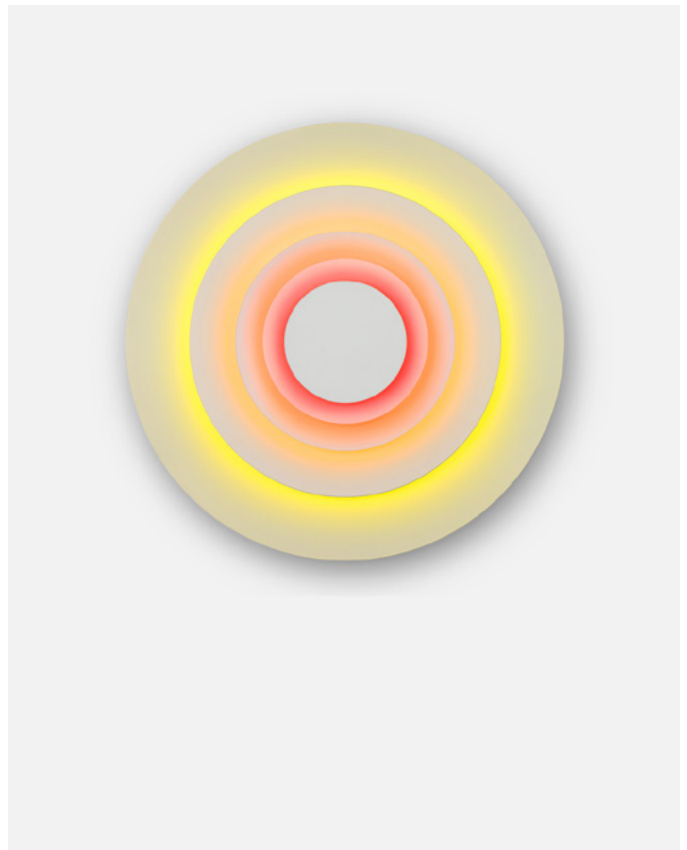

Wire installation: Hardwired