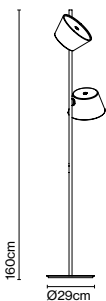

Tam Tam P2 NEW

Code Finish
Stem
A633-143 39 ● Black semi-matt (RAL 9011)

Shades
A633-130 39 ● Black semi-matt (RAL 9011)
A633-130 35 ● Off-white semi-matt (RAL 1013)
A633-130 37 ● Sand semi-matt (RAL 7032)
A633-130 38 ● Silver grey semi-matt (RAL 7001)
A633-130 42 ● Olive yellow semi-matt (RAL 1020)
A633-130 46 ● Orange semi-matt (RAL 2000)
A633-130 47 ● Brown grey semi-matt (RAL 7013)

Materials
Shade: Aluminium
Diffuser: Opalescent methacrylate
Structure: Metal

Product type: Floor
Light source: 2x E27 LED Standard 8W
Weight: Net 7 kg – Gross 9 kg
Package: 168 x 18 x 18 cm – 4 kg Vol – 0,008 m³
33 x 33 x 3 cm – 3 kg Vol – 0,003 m³
(2x) 24 x 24 x 16 cm – 1 kg Vol – 0,009 m³