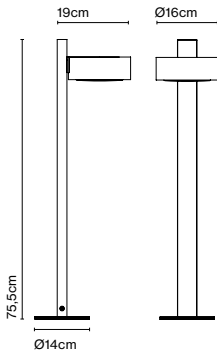

Plaff-on! B IP65

Code   Finish
A628-064   ● Black
A628-064-31-27K   ● Rust Brown NEW

Materials   Dimmable: Yes
Structure: Aluminium   Integrated dimmer: No
Shade: Opal blown glass   Dimming protocols: Phase cut (Triac)

Product type: Bollard
Light source: LED COB 230 VAC 8W 2700K CRI90 571lm
Luminaire: 230 VAC TRIAC 8,47W 225lm
Weight: Net 1,8 kg – Gross 3,4 kg
Package: 23,5 x 83 x 33,5 cm – 3,4 kg Vol – 0,07 m³
LED included

Dimmable

CE

IP65

ERC

UK
CR