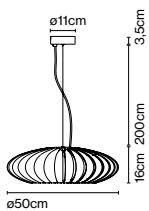

Cable length: 2 m
Wire installation: Hardwired
Color cord: Transparent
Canopy color: White

Maranga C

Code A644-012 Finish White (RAL 9003)

Materials
Shade: Polycarbonate, chromed
metal cover
Diffuser: Transparent polycarbonate