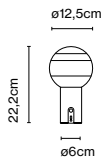

Dipping Light Portable

Code	Finish
A691-530	● White - Brushed Brass
A691-531	● White - Graphite
A691-532	● Blue - Brushed Brass
A691-533	● Blue - Graphite
A691-534	● Green - Brushed Brass
A691-535	● Green - Graphite
A691-536	● Amber - Brushed Brass
A691-537	● Amber - Graphite
A691-538	● Pink - Brushed Brass
A691-539	● Pink - Graphite

Materials
Body: Metal
Diffuser: Brilliant white blown glass globe with layered paint

Dimmable: Yes
Integrated dimmer: Yes
Dimmer Type: 3 positions dimmer

Product type: Table
Light source: LED SMD 1A 3,5W 2700K CRI90 216lm
Luminaire: in 5 Vdc 1,5A 123lm
Weight: Net 1,2 kg – Gross 1,5 kg
Package: 18 x 18 x 35 cm – 1,5 kg Vol – 0,011 m³
LED included

Switch location: Body
Charging time: 10 h

Battery life time:
5 hours in peak power
10 hours in half power
20 hours in a quarter power