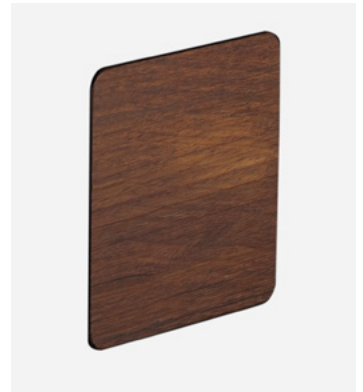

CE IP65
 UK
 CA
 ENEC

Wire installation: Hardwired

Lid

Code Finish
 A646-005 ● White (RAL 9003)
 A646-022 ● Brown (RAL 8019)
 A646-023 ● Rust brown
 A646-007 ● Dark iroko
 A646-009 ● Stone-like

Materials
 Structure: Injected aluminium
 Lids: Metal, wood, stone-like