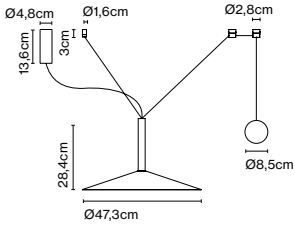

Milana 47 Counterweight

Code
A699-011   Finish
A699-012   ● Off-white (RAL 1013)
                    ● Black (RAL 9005)

Materials
Shade: Aluminium
Diffuser: Polycarbonate
Dimmable: Yes
Integrated dimmer: No
Dimming protocols: Phase cut (Triac)

Product type: Pendant
Light source: LED SMD 700mA 8,6W 2700K CRI90 372lm
Luminaire: 220 - 240 VAC TRIAC 8,72W 340lm
Weight: Net 2,3 kg – Gross 3,4 kg
Package: 22,5 x 7 x 4 cm – 0,3 kg Vol – 0,0006 m³
          20 x 12 x 8 cm – 0,4 kg Vol – 0,0006 m³
          12 x 12 x 7 cm – 0,6 kg Vol – 0,001 m³
          52,5 x 52,5 x 10 cm – 1,6 kg Vol – 0,028 m³
Product notes: DALI upon request

Dimmable

CE

EAC

UK
CA