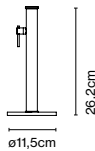

Fix stem

Code A683-032
Finish ● Black (RAL 9005)

Materials
Stem: Stainless steel

Product type: Accessory
Weight: Net 1,9 kg – Gross 2,3 kg
Package: 31 x 18 x 17 cm - 2,3 kg – VOL -0,009 m³
Product notes: Compatible with Jaima P207 and P307.