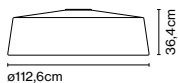

Soho C 112 LED

Code	Finish
A631-109	● White
A631-110	● Stone grey
A631-111	● Black

Materials: Shade: Rotary moulded polyethylene
Diffuser: Methacrylate opal

Dimmable: Yes
Integrated dimmer: No
Dimming protocols: DALI / DSI

Product type: Ceiling
Light source: LED SMD 400mA 106,8W 2700K CRI90 17100lm
Luminaire: 220 - 240 VAC DALI 2 118,3W 8836lm
Weight: Net 24,8 kg – Gross 27,6 kg
Package: 116 x 114 x 39 cm – 27,6 kg Vol – 0,53 m³
Product notes: 3000K available upon request
LED included

Dimmable

CE

ERC

UK
CA