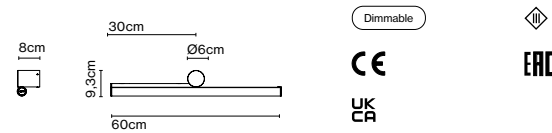

Ambrosia A 60 left NEW

Code	Finish	CCT
A704-015-15-22K	● Matt Gold	22K
A704-015-15-27K	● Matt Gold	27K
A704-015-15-30K	● Matt Gold	30K
A704-015-16-22K	● Black	22K
A704-015-16-27K	● Black	27K
A704-015-16-30K	● Black	30K

Materials: Aluminium
Structure: Aluminium
Diffuser: Methacrylate
Canopy: Aluminium / Steel

Dimmable: Yes
Integrated dimmer: No
Dimming protocols: It depends on the purchased power supply.

Product type: Wall
Light source Ambrosia 22K: LED SMD 24Vdc 9,6W 2200K CRI90 1058lm
Luminaire Ambrosia 22K: (Power supply not included)

Light source Ambrosia 27K: LED SMD 24Vdc 9,6W 2700K CRI90 1014lm
Luminaire Ambrosia 27K: (Power supply not included)

Light source Ambrosia 30K: LED SMD 24Vdc 9,6W 3000K CRI90 1028lm
Luminaire Ambrosia 30K: (Power supply not included)

Product notes: 24V remote power supply to be ordered separately.
LED included