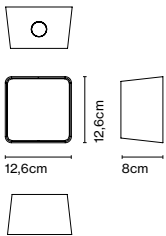

Lab 1 2020

Code A646-090   Finish ● Graphite grey (RAL 7024)

Materials   Dimmable: No
Structure: Injected aluminium
Lids: Metal, wood, stone-like

Product type: Wall
Light source: LED SMD 24Vdc 3,7W 2700K CRI90 189lm
Luminaire: 100 - 240 VAC 4,3W 304lm
Weight: Net 0,87 kg – Gross 1 kg
Package: 16 x 15 x 14 cm – 1 kg Vol – 0,003 m³
Product notes: Lid to be ordered separately.

IP65

Wire installation: Hardwired