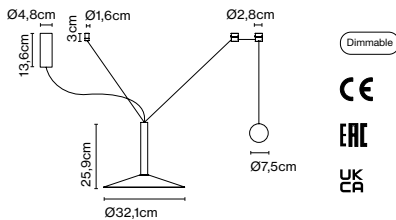

Milana 32 Counterweight

Code	Finish
A699-009	● Off-white (RAL 1013)
A699-010	● Black (RAL 9005)

Materials
Shade: Aluminium
Diffuser: Polycarbonate

Dimmable: Yes
Integrated dimmer: No
Dimming protocols: Phase cut (Triac)

Product type: Pendant
Light source: LED SMD 700mA 8,6W 2700K CRI90 372lm
Luminaire: 220 - 240 VAC TRIAC 8,72W 340lm
Weight: Net 1,6 kg – Gross 2,4 kg
Package: 22,5 x 7 x 4 cm – 0,3 kg Vol – 0,0006 m³
20 x 12 x 8 cm – 0,4 kg Vol – 0,0006 m³
12 x 12 x 7 cm – 0,6 kg Vol – 0,001 m³
36,5 x 36,5 x 7,5 cm – 0,82 kg Vol – 0,009 m³
Product notes: DALI upon request

Cable length: 3 m
Wire installation: Hardwired
Color cord: Black
Canopy color: Black