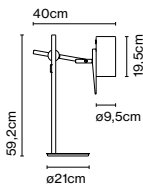

Scantling S

Code	Finish
A626-005	● White (RAL 9001)
A626-020	● Black (RAL 9005)

Materials
Stem: Iron
Base: Iron
Arm: Oak
Shade: Aluminium

Product type: Table
Light source: E27 LED Reflector 8W
Weight: Net 3,6 kg – Gross 5,3 kg
Package: 71 x 40 x 18 cm – 5,3 kg Vol – 0,05 m³