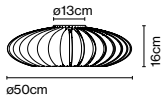

Maranga C

Code A644-012   Finish White (RAL 9003)

Materials
Shade: Polycarbonate, chromed
metal cover
Diffuser: Transparent polycarbonate

Product type: Ceiling
Light source: 3x E27 LED Standard 8W
Weight: Net 2,2 kg – Gross 3,8 kg
Package: 60 x 60 x 24 cm – 3,8 kg Vol – 0,09 m³

Wire installation: Hardwired