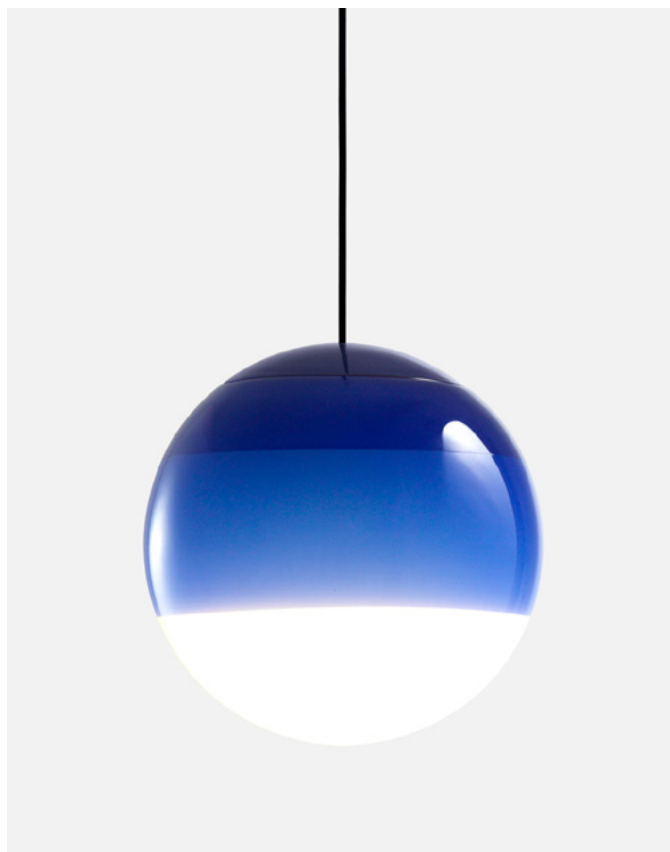

Cable length: 4 m
Wire installation: Hardwired
Color cord: Black