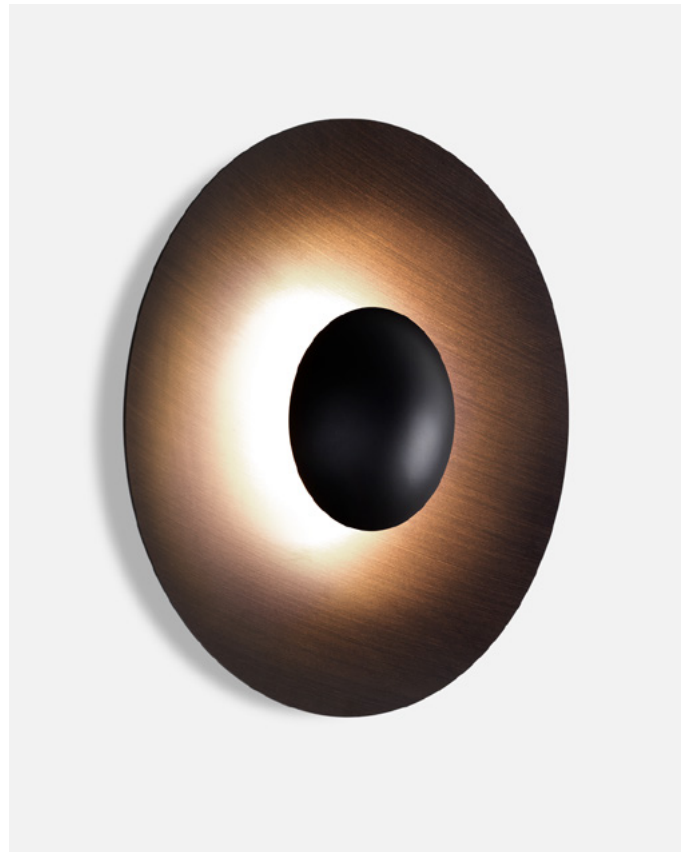

Ginger 32C

Code	Finish
A662-146	● Oak - White
A662-147	● Wenge - White
A662-148	● Oak - Oak
A662-149	● Wenge - Wenge
A662-382	● Brushed brass - Brushed brass
A662-383	● Black - White
A662-570-36-27K	● Mauve (RAL 010 70 10)
A662-570-37-27K	● Sand (RAL 050 85 10)
A662-570-38-27K	● Stone Grey (RAL 000 65 00)

Materials
Diffuser: Pressed wood or brushed aluminium
Dissipater: Aluminium
Canopy: Metal

Dimmable: Yes
Integrated dimmer: No
Dimming protocols: Phase cut (Triac)
Casambi

Product type: Wall / Ceiling
Light source: LED SMD 700mA 8,2W 2700K CRI90 913lm
Luminaire: 220 - 240 VAC TRIAC 9W 350lm
Weight: Net 1 kg – Gross 2 kg
Package: 43 x 48 x 17 cm – 2 kg Vol – 0,04 m³
LED included

Canopy color: Black
Wire installation: Hardwired