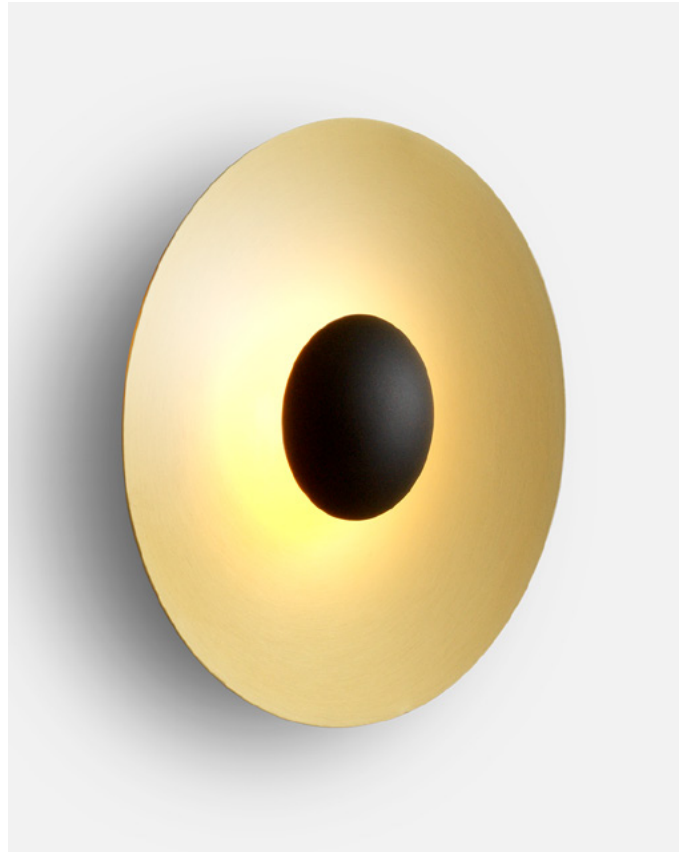

Accessory C2 20/32

Code	Finish
Structure	● Black
A662-421	● Black
Shades 20	
A662-426	● Oak - White
A662-427	● Wenge - White
A662-428	● Oak - Oak
A662-429	● Wenge - Wenge
A662-430	● Brushed brass - Brushed brass
A662-431	● Black - White
A662-573-36-27K	● Mauve (RAL 010 70 10)
A662-573-37-27K	● Sand (RAL 050 85 10)
A662-573-38-27K	● Stone Grey (RAL 000 65 00)

Code	Finish
Shades 32	
A662-432	● Oak - White
A662-433	● Wenge - White
A662-434	● Oak - Oak
A662-435	● Wenge - Wenge
A662-436	● Brushed brass - Brushed brass
A662-437	● Black - White
A662-574-36-27K	● Mauve (RAL 010 70 10)
A662-574-37-27K	● Sand (RAL 050 85 10)
A662-574-38-27K	● Stone Grey (RAL 000 65 00)

Materials	Dimmable: Yes
Canopy: Metal	Integrated dimmer: No
	Dimming protocols: Phase cut (Triac)

Product type: Wall / Ceiling
Light source: LED SMD 700mA 12,25W 2700K CRI90 1376lm
Luminaire: 180 - 295 VAC TRIAC 15,3W 511lm
Weight: Net 4,5 kg – Gross 6 kg
Package: 23 x 21 x 10 cm – 1 kg Vol – 0,01 m³
57 x 53 x 17 cm – 3 kg Vol – 0,051 m³
62 x 20 x 9 cm – 2 kg Vol – 0,01 m³

Product notes: Accessory to combine Ginger models 20 C and 32 C for a single junction box.
LED included