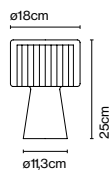

Color cord: White

Switch location: In-line

Mercer mini

Code
A89-008
A89-072

Finish
● Natural cotton ribbon
● Pearl white

Materials
Shade: Textile
Structure: Blown glass
Diffuser: Opal disc

Product type: Table
Light source: G9 LED 3,5W
Weight: Net 1,6 kg – Gross 2,4 kg
Package: 38 x 28 x 30 cm – 2,4 kg Vol – 0,03 m³