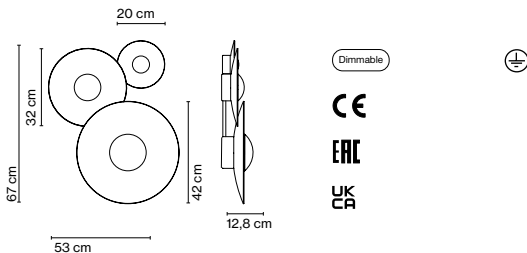

Product type: Wall / Ceiling
Light source: LED SMD 700mA 28,5W 2700K CRI90 3243lm
Luminaire: 180 - 295 VAC TRIAC 33,5W 1209lm
Weight: Net 7,8 kg – Gross 10 kg
Package: 23 x 21 x 10 cm – 1 kg Vol – 0,01 m³
          57 x 53 x 17 cm – 3,5 kg Vol – 0,051 m³
          57 x 53 x 17 cm – 3 kg Vol – 0,051 m³
          53 x 53 x 12 cm – 2,5 kg Vol – 0,03 m³
Product notes: Accessory to combine Ginger models 20 C, 32 C, and 42 C for a single junction box.