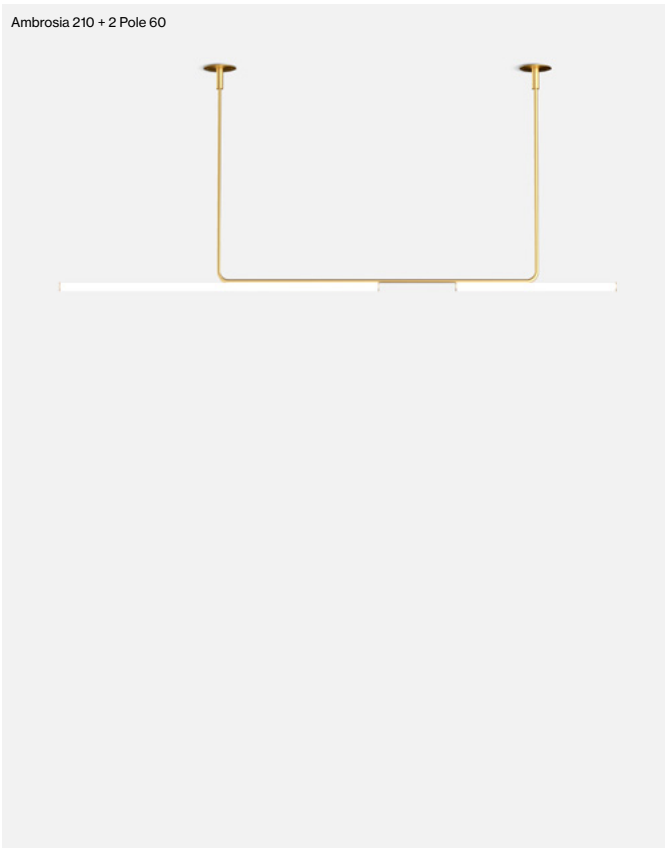

Ambrosia 180

Code	Finish	CCT
A704-002-15-22K	● Matt Gold	22K
A704-002-15-27K	● Matt Gold	27K
A704-002-15-30K	● Matt Gold	30K
A704-002-16-22K	● Black	22K
A704-002-16-27K	● Black	27K
A704-002-16-30K	● Black	30K

Materials
Structure: Aluminium
Diffuser: Methacrylate
Canopy: Aluminium / Steel

Dimmable: Yes
Integrated dimmer: No
Dimming protocols: It depends on the purchased power supply.

Product type: Pendant / Ceiling

Light source Ambrosia 22K: LED SMD 24Vdc 28,8W 2200K CRI90 3174lm
Luminaire Ambrosia 22K: (Power supply not included) 2823lm

Light source Ambrosia 27K: LED SMD 24Vdc 28,8W 2700K CRI90 3042lm
Luminaire Ambrosia 27K: (Power supply not included) 2833lm

Light source Ambrosia 30K: LED SMD 24Vdc 28,8W 3000K CRI90 3384lm
Luminaire Ambrosia 30K: (Power supply not included) 2886lm

Weight: 3,1 kg – Gross 3,6 kg

Package: 29 x 10 x 135 cm - 2 kg – VOL - 0,04 m³

8 x 8 x 188 cm - 1,6 kg – VOL - 0,01 m³

Product notes: 24V remote power supply to be ordered separately.
LED included

(1) The height can be increased by means of the 40 or 60 cm poles (max. 3 units.) They can be combined..

Wire installation: Hardwired / Recessed

Ambrosia 210

Code	Finish	CCT
A704-003-15-22K	● Matt Gold	22K
A704-003-15-27K	● Matt Gold	27K
A704-003-15-30K	● Matt Gold	30K
A704-003-16-22K	● Black	22K
A704-003-16-27K	● Black	27K
A704-003-16-30K	● Black	30K

Materials
Structure: Aluminium
Diffuser: Methacrylate
Canopy: Aluminium / Steel

Dimmable: Yes
Integrated dimmer: No
Dimming protocols: It depends on the purchased power supply.

Product type: Pendant / Ceiling

Light source Ambrosia 22K: LED SMD 24Vdc 28,8W 2200K CRI90 3174lm
Luminaire Ambrosia 22K: (Power supply not included) 2802lm