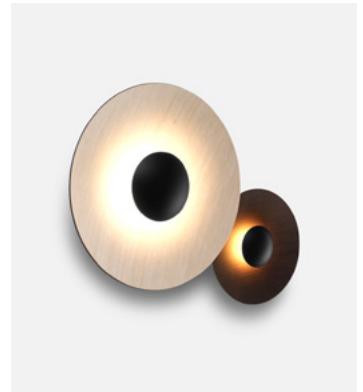

Canopy color: Black
Wire installation: Hardwired