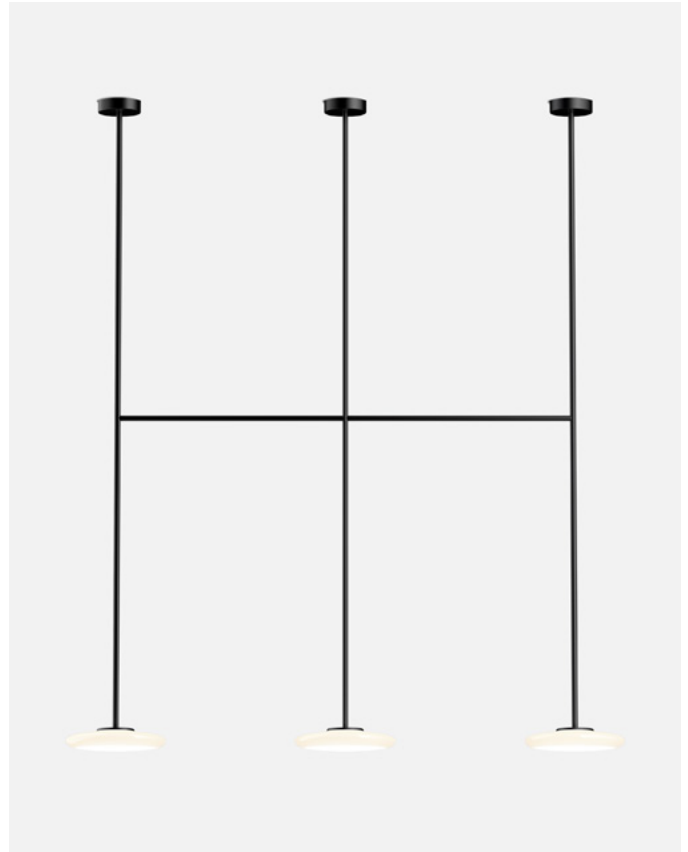

LED included

Dimmable

CE

UK
CA

EAC

Wire installation: Hardwired
Canopy color: Black

Product notes: Casambi available upon request. Price 2199 €
DALI upon request

Ihana Customized configuration