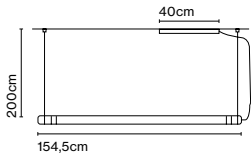

Neón de Luz NL - S 155

Code	Finish	Dimming	Class
A70-505	● Aluminium LED	-	II
A70-517	● Aluminium LED	DALI	II

Materials
Structure: Polycarbonate with reflectors
Brackets: Chromed zamac
Reactance box: Polycarbonate

Dimmable: Depends on the model
Integrated dimmer: No
Dimming protocols: DALI

Product type: Pendant
Light source: LED SMD 450mA 51,25W 3000K CRI80 8715lm
Luminaire: 220 - 240 VAC 55,98W 4274lm
220 - 240 VAC DALI 55,82W 4274lm
Weight: Net 2,3 kg – Gross 3,2 kg
Package: 158 x 8 x 8 cm – 2 kg Vol – 0,010 m³
58 x 22 x 5 cm – 1,2 kg Vol – 0,006 m³
LED included

Dimmable

CE

ERC

UK
CA

Cable length: 2 m
Wire installation: Hardwired
Color cord: Transparent
Canopy color: White