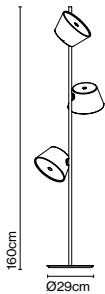

Tam Tam P3 NEW

Code
Stem
A633-144 39 ● Black semi-matt (RAL 9011)

Shades
A633-130 39 ● Black semi-matt (RAL 9011)
A633-130 35 ● Off-white semi-matt (RAL 1013)
A633-130 37 ● Sand semi-matt (RAL 7032)
A633-130 38 ● Silver grey semi-matt (RAL 7001)
A633-130 42 ● Olive yellow semi-matt (RAL 1020)
A633-130 46 ● Orange semi-matt (RAL 2000)
A633-130 47 ● Brown grey semi-matt (RAL 7013)

Materials
Shade: Aluminium
Diffuser: Opalescent methacrylate
Structure: Metal

Product type: Floor
Light source: 3x E27 LED Standard 8W
Weight: Net 7 kg – Gross 10 kg
Package: 168 x 18 x 18 cm – 4 kg Vol – 0,008 m³
33 x 33 x 3 cm – 3 kg Vol – 0,003 m³
(3x) 24 x 24 x 16 cm – 1 kg Vol – 0,009 m³