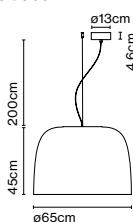

Materials

Shade: Bi-injected rotary moulded polyethylene (stone texture on the outer part and smooth satin white on the inner part of the fixture)

Diffuser: Aluminium

Dimmable: Yes

Integrated dimmer: No

Dimming protocols: Phase cut (Triac)
DALI
Casambi

Product type: Pendant

Light source: LED SMD 700mA 22,4W 2700K CRI90 2933lm

Luminaire: 180 - 295 VAC TRIAC 26,09W 1770lm
220 - 240 VAC DALI 26,37W 1770lm

Weight: Net 6,9 kg – Gross 9,3 kg

Package: 65 x 65 x 49 cm – 9,3 kg Vol – 0,2 m³

LED included