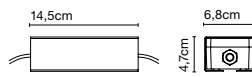

Finish
● Black

Materials
Case: ABS
Trim: Aluminium

Product type: Accessory
85 - 240 VAC max. 50W
Weight: Net 2 kg – Gross 3 kg
Package: 20 x 12 x 8 cm - 3 kg – VOL - 0,002 m³
Product notes: Bluetooth smart wireless trailing edge dimmer that adjusts light intensity or switches the lamp ON/OFF. Available in Android or iOS with the app Casambi.