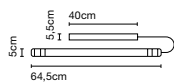

Neón de Luz NL - A 65

Code	Finish	Dimming	Class
A70-510	● Aluminium LED	-	II
A70-509	● Aluminium LED	DALI	II

Materials: Polycarbonate with reflectors
Structure: Polycarbonate with reflectors
Brackets: Chromed zamac
Reactance box: Polycarbonate

Dimmable: Depends on the model
Integrated dimmer: No
Dimming protocols: DALI

Product type: Wall
Light source: LED SMD 450mA 15W 3000K CRI80 2250lm
Luminaire: 220 - 240 VAC 18,94W
220 - 240 VAC DALI 2 18,87W
Weight: Net 1,2 kg - Gross 1,8 kg
Package: 68 x 8 x 8 cm - 0,6 kg Vol - 0,004 m³
58 x 22 x 5 cm - 1,2 kg Vol - 0,006 m³
LED included

Dimmable

CE

ERC

UK
CA

Wire installation: Hardwired
Color cord: Transparent
Canopy color: White