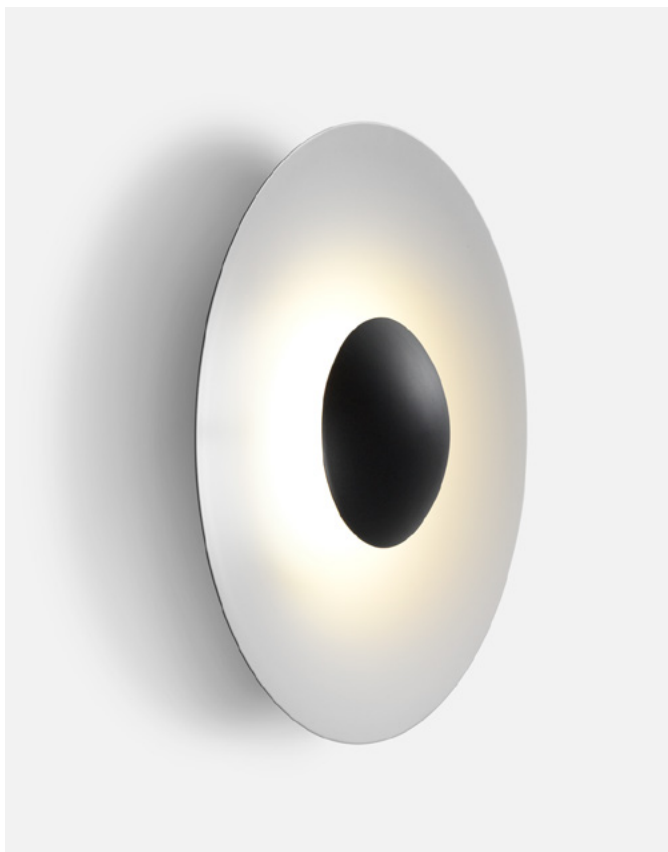

Ginger 42C IP65

Code A662-552-31
A662-552-39

Finish
● Rust Brown
▲ Black - White (RAL 9005-9010)

Materials
Diffuser: Aluminium
Dissipater: Aluminium

Dimmable: Yes
Integrated dimmer: No
Dimming protocols: Phase cut (Triac)

Product type: Wall / Ceiling
Light source: LED SMD 700mA 16,28W 2700K CRI90 1873lm
Luminaire: 180 - 295 VAC TRIAC 19,71W 698lm - Black-White
180 - 295 VAC TRIAC 19,71W 186lm - Rust brown
Weight: Net 1,8 kg – Gross 3,5 kg
Package: 57 x 53 x 17 cm – 3,5 kg Vol – 0,051 m³
Product notes: DALI and Casambi upon request
LED included

Dimmable

CE

IP65

ERC

UK
CA

Canopy color: Black

Ginger 60C IP65

Code A662-553-31
A662-553-39

Finish
● Rust Brown
▲ Black - White (RAL 9005-9010)

Materials
Diffuser: Aluminium
Dissipater: Aluminium

Dimmable: Yes
Integrated dimmer: No
Dimming protocols: Phase cut (Triac)

Product type: Wall / Ceiling
Light source: LED SMD 700mA 22,4W 2700K CRI90 2933lm
Luminaire: 180 - 295 VAC TRIAC 26,09W 1165lm - Black-White
180 - 295 VAC TRIAC 26,09W 245lm - Rust brown
Weight: Net 3,6 kg – Gross 6,3 kg
Package: 67 x 67 x 24 cm – 6,3 kg Vol – 0,1 m³
Product notes: DALI and Casambi upon request
LED included

Dimmable

CE

IP65

ERC

UK
CA

Canopy color: Black