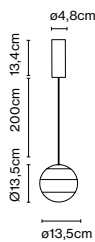

Dipping Light 13

Code	Finish
A691-240	White
A691-241	Blue
A691-242	Green
A691-243	Amber
A691-244	Pink

Materials

Diffuser: Brilliant white blown glass globe with layered paint
Cover: Polycarbonate
Canopy: Metal

Dimmable: Yes

Integrated dimmer: No

Dimming protocols: Phase cut (Triac)
Casambi
DALI

Product type: Pendant

Light source: LED SMD 350mA 4,05W 2700K CRI90 463lm

Luminaire: 220 - 240 VAC TRIAC 5,72W 203lm

Weight: Net 0,8 kg – Gross 1,3 kg

Package: 21 x 22 x 23 cm – 1,3 kg Vol – 0,01 m³

LED included