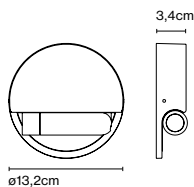

Ledtube R right

Code	Finish
A622-101	● Aluminium
A622-107	● Bronze
A622-109	● Matt white (RAL 9010)
A622-111	● Matt black (RAL 9005)

Materials
Structure: Injected aluminium
Frontal: Transparent polycarbonate

Dimmable: No

Product type: Wall
Light source: LED SMD 700mA 2,1W 2700K CRI80 226,5lm
Luminaire: 100 - 240 VAC 4,25W 131lm
Weight: Net 0,8 kg – Gross 0,9 kg
Package: 16 x 15 x 9 cm – 0,9 kg Vol – 0,002 m³
Product notes: Incorporated press button to switch on or off when opening or closing the wall lamp. Honeycomb grill to avoid glare. CRI90 available upon request.
LED included

Wire installation: Hardwired