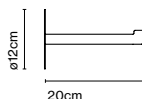

Wall bracket

Code A654-005
Finish ● Graphite grey (RAL 7024)

Materials
Structure: Metal with stainless anti-oxidant cataphoresis treatment

Product type: Accessory
Weight: Net 0,3 kg – Gross 0,5 kg
Package: 14 x 14 x 28 cm - 0,5 kg – VOL - 0,005 m³

CE
ENEC
UK
CA