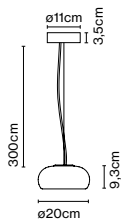

Vetra 20

Code A689-001   Finish ● White

Materials   Dimmable: Yes
Shade: Blown glass   Integrated dimmer: No
Dissipater: Aluminium   Dimming protocols: Phase cut (Triac)

Product type: Pendant
Light source: LED SMD 350mA 4,05W 2700K CRI90 463lm
Luminaire: 220 - 240 VAC TRIAC 5,72W 195lm
Weight: Net 1,2 kg – Gross 1,7 kg
Package: 31 x 31 x 22 cm – 1,7 kg Vol – 0,02 m³

Dimmable

CE

ERC

UK
CA

Cable length: 3 m
Wire installation: Hardwired
Color cord: Black
Canopy color: Black