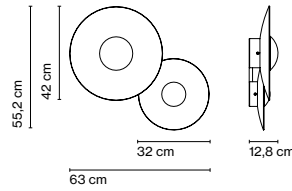

Accessory C2 32/42

Code	Finish
Structure	
A662-422	● Black
Shades 32	
A662-432	● Oak - White
A662-433	● Wenge - White
A662-434	● Oak - Oak
A662-435	● Wenge - Wenge
A662-436	● Brushed brass - Brushed brass
A662-437	● Black - White
A662-574-36-27K	● Mauve (RAL 010 70 10)
A662-574-37-27K	● Sand (RAL 050 85 10)
A662-574-38-27K	● Stone Grey (RAL 000 65 00)

Shades 42	
A662-438	● Oak - White
A662-439	● Wenge - White
A662-440	● Oak - Oak
A662-441	● Wenge - Wenge
A662-442	● Brushed brass - Brushed brass
A662-443	● Black - White
A662-575-36-27K	● Mauve (RAL 010 70 10)
A662-575-37-27K	● Sand (RAL 050 85 10)
A662-575-38-27K	● Stone Grey (RAL 000 65 00)

Materials
Canopy: Metal

Dimmable: Yes
Integrated dimmer: No
Dimming protocols: Phase cut (Triac)

Product type: Wall / Ceiling
Light source: LED SMD 700mA 24,5W 2700K CRI90 2786lm
Luminaire: 180 - 295 VAC TRIAC 29W 1048lm
Weight: Net 7,8 kg – Gross 9 kg
Package: 57 x 53 x 17 cm – 3 kg Vol – 0,051 m³
57 x 53 x 17 cm – 3,5 kg Vol – 0,051 m³
62 x 20 x 9 cm – 2,5 kg Vol – 0,01 m³
Product notes: Accessory to combine Ginger models 32 C and 42 C for a single junction box.

Canopy color: Black
Wire installation: Hardwired

Accessory C2 42/60

Code	Finish
Structure	
A662-423	● Black
Shades 42	
A662-438	● Oak - White
A662-439	● Wenge - White
A662-440	● Oak - Oak
A662-441	● Wenge - Wenge
A662-442	● Brushed brass - Brushed brass
A662-443	● Black - White
A662-575-36-27K	● Mauve (RAL 010 70 10)
A662-575-37-27K	● Sand (RAL 050 85 10)
A662-575-38-27K	● Stone Grey (RAL 000 65 00)

Shades 60	
A662-154	● Oak - White
A662-155	● Wenge - White
A662-156	● Oak - Oak
A662-157	● Wenge - Wenge
A662-386	● Brushed brass - Brushed brass
A662-387	● Black - White
A662-572-36-27K	● Mauve (RAL 010 70 10)
A662-572-37-27K	● Sand (RAL 050 85 10)
A662-572-38-27K	● Stone Grey (RAL 000 65 00)

Materials
Canopy: Metal

Dimmable: Yes
Integrated dimmer: No
Dimming protocols: Phase cut (Triac)