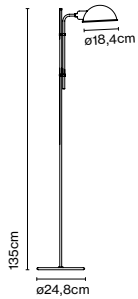

Materials
Base: Iron wapped with black rubber
Stem: Iron
Shade: Aluminium

Product type: Floor
Light source: E27 LED Standard 8W
Weight: Net 3,1 kg – Gross 5 kg
Package: 38 x 54 x 12 cm – 4,2 kg Vol – 0,024 m³
5 x 5 x 143 cm – 0,8 kg Vol – 0,004 m³