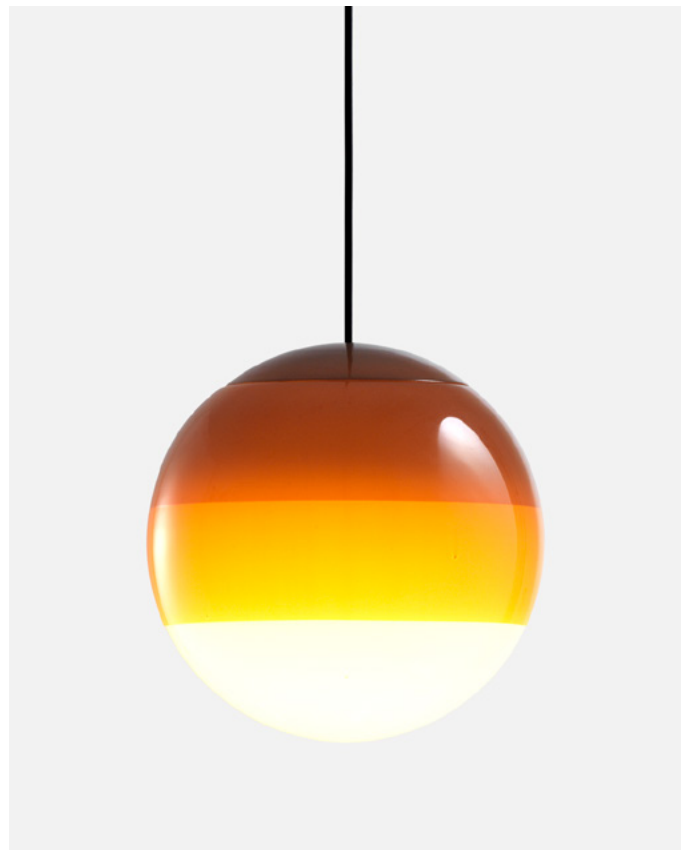

Cable length: 4 m
Wire installation: Hardwired
Color cord: Black