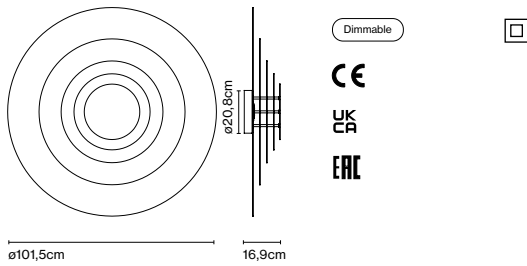

Dimmable: Yes
Integrated dimmer: No
Dimming protocols: Phase cut (Triac)

Product type: Wall / Ceiling
Light source: LED SMD 700mA 8,2W 2700K CRI90 913lm
Luminaire: 220 - 240 VAC TRIAC 9W
Weight: Net 11 kg – Gross 17 kg
Package: 107 x 107 x 23 cm – 17 kg Vol – 0,26 m³
LED included