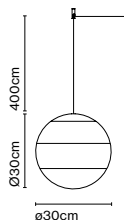

Dipping Light 30 - 24V

Code	Finish
A691-290	White
A691-291	Blue
A691-292	Green
A691-293	Amber
A691-294	Pink

Materials
Diffuser: Brilliant white blown glass globe with layered paint
Cover: Polycarbonate

Dimmable: Yes
Integrated dimmer: No
Dimming protocols: It depends on the purchased power supply.
Phase cut (Triac), DALI, Casambi

Product type: Pendant
Light source: LED SMD 24Vdc 11,5W 2700K CRI90 1024lm
Luminaire: (Power supply not included) 379lm
Weight: Net 2 kg – Gross 3,3 kg
Package: 41 x 40 x 41 cm – 3,3 kg Vol – 0,07 m³
Product notes: Use with Cluster page 36.
1 pc. hook accessory included
LED included