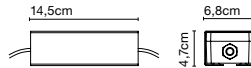

CE
ENEC

IP65