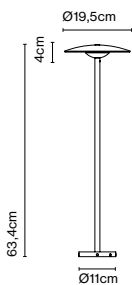

Ginger B 20/63

Code
A662-543-31
A662-543-39

Finish
● Rust Brown - White
● Black - White (RAL 9005-9010)

Materials
Diffuser: Aluminium
Structure: Aluminium

Dimmable: Yes
Integrated dimmer: No
Dimming protocols: It depends on the purchased power supply.

Product type: Bollard
Light source: LED SMD 24Vdc 5W 2700K CRI90 495lm
Luminaire: (Power supply not included) 161lm
Weight: Net 0,9 kg – Gross 1,4 kg
Package: 25 x 23 x 12 cm – 0,7 kg Vol – 0,007 m³
15 x 13 x 66,5 cm – 0,7 kg Vol – 0,01 m³
Product notes: 24V remote power supply to be ordered separately.
LED included

Dimmable

CE

IP65

ERC

UK
CA