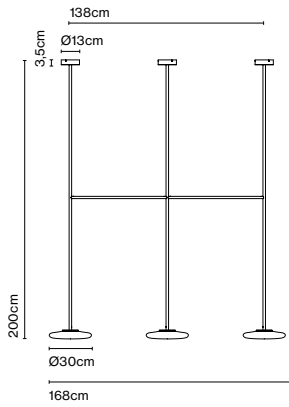

Ihana x3 200

Code	Finish	Dimming	CCT
A709-001-39-27K	● Opal	Triac	27K
A709-002-39-18/30K	● Opal	Triac	DTW 18K-30K

Materials	Dimmable: Yes
Structure: Steel	Integrated dimmer: No
Shade: Opal blown glass	Dimming protocols: Phase cut (Triac)
	Dim to warm from 1800K to 3000K. (Triac)
	DALI, Casambi

Product type: Pendant / Ceiling
Light source: LED SMD 700mA 24,6W 2700K CRI90 2739lm
Luminaire: 220 - 240 VAC TRIAC 29,67W 1491lm
Light source DTW: LED COB 350mA 18W 1800-3000K CRI90 1908lm
Luminaire DTW: 220 - 240 VAC TRIAC 22,8W
Weight: Net 8,2 kg – Gross 15,1 kg
Package: (3x) 21 x 42 x 42 cm – 3 kg Vol – 0,04 m³
18 x 18 x 225 cm – 6,7 kg Vol – 0,07 m³
18 x 18 x 225 cm – 5,4 kg Vol – 0,07 m³

LED included

Dimmable

CE

UK
CA

EAC

Wire installation: Hardwired
Canopy color: Black