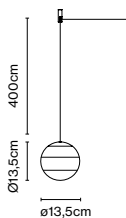

Materials

Diffuser: Brilliant white blown glass globe with layered paint
Cover: Polycarbonate

Dimmable: Yes

Integrated dimmer: No

Dimming protocols: It depends on the purchased power supply.
Phase cut (Triac), DALI, Casambi

Product type: Pendant

Light source: LED SMD 24Vdc 5W 2700K CRI90 495lm

Luminaire: (Power supply not included) 203lm

Weight: Net 0,6 kg – Gross 1 kg

Package: 21 x 22 x 23 cm – 1 kg Vol – 0,01 m³

Product notes: Use with Cluster page 36.

1 pc. hook accessory included

LED included

Dimmable

CE

ERC

UK
CA

Cable length: 4 m

Wire installation: Hardwired

Color cord: Black