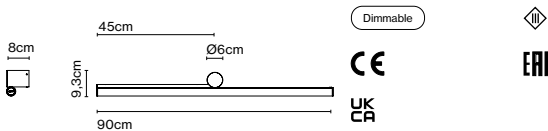

Ambrosia A 90 left NEW

Code	Finish	CCT
A704-017-15-22K	● Matt Gold	22K
A704-017-15-27K	● Matt Gold	27K
A704-017-15-30K	● Matt Gold	30K
A704-017-16-22K	● Black	22K
A704-017-16-27K	● Black	27K
A704-017-16-30K	● Black	30K

Materials
Structure: Aluminium
Diffuser: Methacrylate
Canopy: Aluminium / Steel

Dimmable: Yes
Integrated dimmer: No
Dimming protocols: It depends on the purchased power supply.

Product type: Wall
Light source Ambrosia 22K: LED SMD 24Vdc 14,4W 2200K CRI90 1587lm
Luminaire Ambrosia 22K: (Power supply not included)

Light source Ambrosia 27K: LED SMD 24Vdc 14,4W 2700K CRI90 1521lm
Luminaire Ambrosia 27K: (Power supply not included)

Light source Ambrosia 30K: LED SMD 24Vdc 14,4W 3000K CRI90 1692lm
Luminaire Ambrosia 30K: (Power supply not included)

Product notes: 24V remote power supply to be ordered separately.
LED included