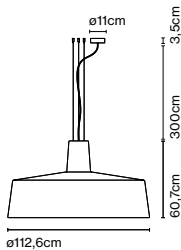

Soho 112 IP44 LED

Code	Finish
A631-169	● White
A631-170	● Stone grey
A631-171	● Black

Materials
Shade: Rotary moulded polyethylene
Diffuser: Methacrylate opal

Dimmable: Yes
Integrated dimmer: No
Dimming protocols: Phase cut (Triac)
Casambi

Product type: Pendant
Light source: LED SMD 350mA 93,6W 2700K CRI90 15648lm
Luminaire: 180 - 295 VAC TRIAC 109,8W 8085lm
Weight: Net 27,6 kg – Gross 32 kg
Package: 116 x 114 x 71 cm – 32 kg Vol – 0,95 m³
Product notes: 3000K available upon request
LED included

Dimmable

CE

IP44

ERC

UK
CA