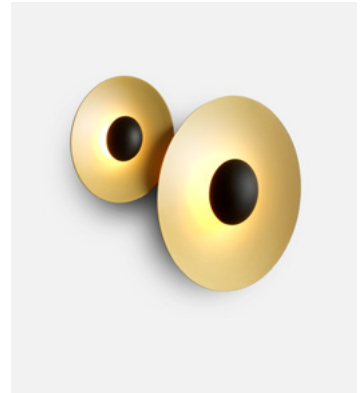

Accessory C2 32/42

Code	Finish
Structure	
A662-422	● Black
Shades 32	
A662-432	● Oak - White
A662-433	● Wenge - White
A662-434	● Oak - Oak
A662-435	● Wenge - Wenge
A662-436	● Brushed brass - Brushed brass
A662-437	● Black - White
A662-574-36-27K	● Mauve (RAL 010 70 10)
A662-574-37-27K	● Sand (RAL 050 85 10)
A662-574-38-27K	● Stone Grey (RAL 000 65 00)

Shades 42	
A662-438	● Oak - White
A662-439	● Wenge - White
A662-440	● Oak - Oak
A662-441	● Wenge - Wenge
A662-442	● Brushed brass - Brushed brass
A662-443	● Black - White
A662-575-36-27K	● Mauve (RAL 010 70 10)
A662-575-37-27K	● Sand (RAL 050 85 10)
A662-575-38-27K	● Stone Grey (RAL 000 65 00)

Materials
Canopy: Metal

Dimmable: Yes
Integrated dimmer: No
Dimming protocols: Phase cut (Triac)

Product type: Wall / Ceiling
Light source: LED SMD 700mA 24,5W 2700K CRI90 2786lm
Luminaire: 180 - 295 VAC TRIAC 29W 1048lm
Weight: Net 7,8 kg – Gross 9 kg
Package: 57 x 53 x 17 cm – 3 kg Vol – 0,051 m³
57 x 53 x 17 cm – 3,5 kg Vol – 0,051 m³
62 x 20 x 9 cm – 2,5 kg Vol – 0,01 m³
Product notes: Accessory to combine Ginger models 32 C and 42 C for a single junction box.

Canopy color: Black
Wire installation: Hardwired

Accessory C2 42/60

Code	Finish
Structure	
A662-423	● Black
Shades 42	
A662-438	● Oak - White
A662-439	● Wenge - White
A662-440	● Oak - Oak
A662-441	● Wenge - Wenge
A662-442	● Brushed brass - Brushed brass
A662-443	● Black - White
A662-575-36-27K	● Mauve (RAL 010 70 10)
A662-575-37-27K	● Sand (RAL 050 85 10)
A662-575-38-27K	● Stone Grey (RAL 000 65 00)

Shades 60	
A662-154	● Oak - White
A662-155	● Wenge - White
A662-156	● Oak - Oak
A662-157	● Wenge - Wenge
A662-386	● Brushed brass - Brushed brass
A662-387	● Black - White
A662-572-36-27K	● Mauve (RAL 010 70 10)
A662-572-37-27K	● Sand (RAL 050 85 10)
A662-572-38-27K	● Stone Grey (RAL 000 65 00)

Materials
Canopy: Metal

Dimmable: Yes
Integrated dimmer: No
Dimming protocols: Phase cut (Triac)