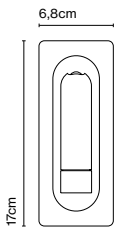

Ledtube RSC

Code	Finish
A622-074	● Aluminium
A622-075	● Bronze
A622-045	● Matt white (RAL 9010)
A622-046	● Matt black (RAL 9005)

Materials: Injected aluminium
Frontal: Transparent polycarbonate
Dimmable: No

Product type: Wall
Light source: LED SMD 700mA 2,1W 2700K CRI80 226,5lm
Luminaire: 100 - 240 VAC 4,25W 131lm
Weight: Net 0,65 kg – Gross 0,8 kg
Package: 20 x 12 x 8 cm – 0,8 kg Vol – 0,002 m³
Product notes: Incorporated press button to switch on or off when opening or closing the wall lamp. Honeycomb grill to avoid glare.
CRI90 available upon request.
LED included