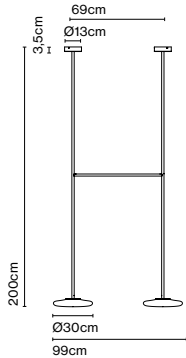

Ihana x2 200

Code	Finish	Dimming	CCT
A709-007-39-27K	● Opal	Triac	27K
A709-008-39-18/30K	● Opal	Triac	DTW 18K-30K

Materials	Dimmable: Yes
Structure: Steel	Integrated dimmer: No
Shade: Opal blown glass	Dimming protocols: Phase cut (Triac)
	Dim to warm from 1800K to 3000K. (Triac)
	DALI, Casambi

Product type: Pendant / Ceiling
Light source: LED SMD 700mA 16,4W 2700K CRI90 1826lm
Luminaire: 220 - 240 VAC TRIAC 19,78W 994lm
Light source DTW: LED COB 350mA 12W 1800-3000K CRI90 1272lm
Luminaire DTW: 220 - 240 VAC TRIAC 15,2W
Weight: Net 6,7 kg – Gross 9,7 kg
Package: (2x) 21 x 42 x 42 cm – 3 kg Vol – 0,04 m³
18 x 18 x 225 cm – 6,7 kg Vol – 0,07 m³

LED included

Dimmable

Wire installation: Hardwired
Canopy color: Black