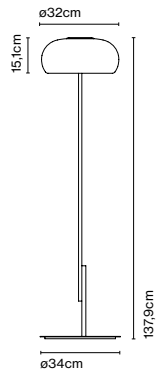

Vetra P

Code
A689-008
A689-009

Finish
● White
● Black

Materials
Base: Iron
Stem: Iron
Shade: Blown glass
Dissipater: Aluminium

Dimmable: Yes
Integrated dimmer: No
3 positions sensor dimmer.

Product type: Floor
Light source: LED SMD 700mA 8,2W 2700K CRI90 913lm
Luminaire: 100 - 240 VAC 10,85W 348lm
Weight: Net 7,9 kg – Gross 10 kg
Package: 43 x 43 x 28 cm – 3 kg Vol – 0,051 m³
140 x 25 x 25 cm – 4 kg Vol – 0,09 m³
36 x 36 x 5 cm – 3 kg Vol – 0,01 m³
LED included

Dimmer