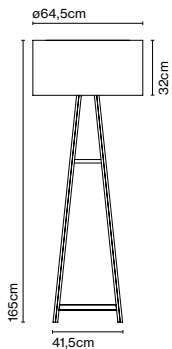

Cala P165

Code A645-009   Finish
● Oak - Pearl White

Materials
Shade: White polyester PET, textilene
Diffuser: Methacrylate
Structure: Varnished Oak

Product type: Floor
Light source: 3x E27 LED Standard 8W
Weight: Net 5,02 kg – Gross 10,3 kg
Package: 69 x 69 x 37 cm - 5,3 kg – VOL - 0,18 m³
50 x 13 x 155 cm - 5 kg – VOL - 0,02 m³

CE

ERC

Cable length: 2 m
Wire installation: Plug-in
Color cord: Black
Switch location: In-line