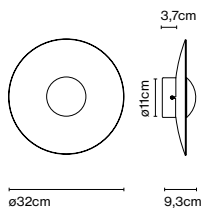

Ginger 32C

Code	Finish
A662-146	● Oak - White
A662-147	● Wenge - White
A662-148	● Oak - Oak
A662-149	● Wenge - Wenge
A662-382	● Brushed brass - Brushed brass
A662-383	● Black - White
A662-570-36-27K	● Mauve (RAL 010 70 10)
A662-570-37-27K	● Sand (RAL 050 85 10)
A662-570-38-27K	● Stone Grey (RAL 000 65 00)

Materials
Diffuser: Pressed wood or brushed aluminium
Dissipater: Aluminium
Canopy: Metal

Dimmable: Yes
Integrated dimmer: No
Dimming protocols: Phase cut (Triac)
Casambi

Product type: Wall / Ceiling
Light source: LED SMD 700mA 8,2W 2700K CRI90 913lm
Luminaire: 220 - 240 VAC TRIAC 9W 350lm
Weight: Net 1 kg – Gross 2 kg
Package: 43 x 48 x 17 cm – 2 kg Vol – 0,04 m³
LED included

Canopy color: Black
Wire installation: Hardwired