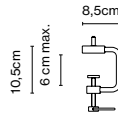

Clamp

Code A642-005
Finish ● Black (RAL 9005)

Materials
Structure: Metal

Product type: Accessory
Weight: Net 0,4 kg – Gross 0,5 kg
Package: 14 x 9 x 7 cm - 0,5 kg – VOL - 0,001 m³