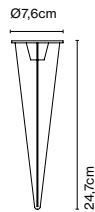

Code
A662-555

Finish
● Stainless steel

Materials
Structure: Stainless steel 316 L

Product type: Accessory
Weight: Net 0,3 kg – Gross 0,4 kg
Package: 14 x 14 x 28 cm - 0,4 kg – VOL - 0,006 m³

Ground fixation plate