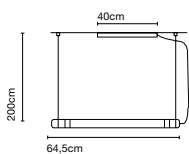

Neón de Luz NL - S 65

Code	Finish	Dimming	Class
A70-511	● Aluminium LED	-	II
A70-514	● Aluminium LED	DALI	II

Materials
Structure: Polycarbonate with reflectors
Brackets: Chromed zamac
Reactance box: Polycarbonate

Dimmable: Depends on the model
Integrated dimmer: No
Dimming protocols: DALI

Product type: Pendant
Light source: LED SMD 450mA 15W 3000K CRI80 2250lm
Luminaire: 220 - 240 VAC 18,94W
220 - 240 VAC DALI 18,87W
Weight: Net 1,4 kg – Gross 1,8 kg
Package: 68 x 8 x 8 cm – 0,6 kg Vol – 0,004 m³
50 x 18 x 8 cm – 1,2 kg Vol – 0,006 m³

Dimmable

CE

ERC

UK
CA

Cable length: 2 m
Wire installation: Hardwired
Color cord: Transparent
Canopy color: White