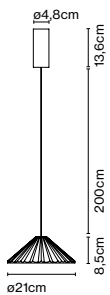

Pu-erh 21

Code	Finish
A684-007	● Burgundy-White
A684-008	● Burgundy-Gold
A684-006	● Pink-Gold
A684-002	● Black-White
A684-026	● Black-Gold

Materials
Diffuser: Ceramic with the inner part in white or gold enamel

Dimmable: Yes
Integrated dimmer: No
Dimming protocols: Phase cut (Triac)

Product type: Pendant
Light source: LED SMD 350mA 4,05W 2700K CRI90 463lm
Luminaire: 220 - 240 VAC TRIAC 5,72W 174lm
Weight: Net 1 kg – Gross 1,2 kg
Package: 26 x 26 x 20 cm – 1,2 kg Vol – 0,01 m³
LED included

Dimmable

CE

ERC