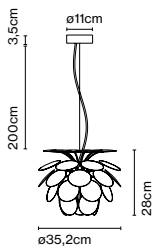

Discocó 35

Code	Finish
A620-036	● White (RAL 9003)
A620-098	● Matte Grey (RAL 7037)
A620-111	● Matte Beige (RAL 1001)
A620-045	● Black - Gold (RAL 9004 - Gold)

Materials
Discs: ABS
Sphere: Chromed metal
Canopy: Metal

Product type: Pendant
Light source: E14 LED 5W
Weight: Net 1,5 kg – Gross 2,6 kg
Package: 86 x 18 x 19 cm - 2,6 kg – VOL - 0,03 m³

CE

ERC

UK

Cable length: 2 m
Wire installation: Hardwired
Color cord: White
Canopy color: White