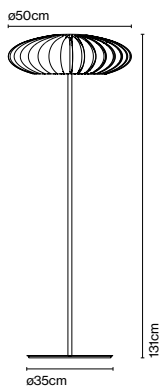

Maranga P130

Code A644-017   Finish White (RAL 9003)

Materials
Shade: Polycarbonate, chromed
metal cover
Diffuser: Transparent polycarbonate
Base: Metal
Stem: Metal

Product type: Floor
Light source: 3x E27 LED Standard 8W
Weight: Net 8,8 kg – Gross 12,5 kg
Package: 59 x 59 x 20 cm – 4 kg Vol – 0,069 m³
9 x 6 x 130 cm – 1,5 kg Vol – 0,007 m³
42 x 42 x 3 cm – 7 kg Vol – 0,005 m³

Cable length: 2 m
Wire installation: Plug-in
Color cord: White
Switch location: In-line