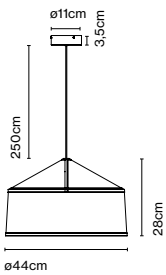

Materials
Shade: Bi-injected rotary moulded polyethylene

Product type: Pendant
Light source: E27 Globe (Ø95) 12W
Weight: Net 3 kg – Gross 3,9 kg
Package: 52 x 52 x 37 cm – 3,9 kg Vol – 0,1 m³

Cable length: 2,5 m
Wire installation: Hardwired
Color cord: Black
Canopy color: Black