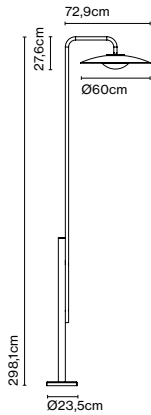

Ginger 60/298

Code A662-735   Finish
● Black-White (RAL 9005-9010)

Materials   Dimmable: Yes
Diffuser: Aluminium   Integrated dimmer: No
Structure: Stainless Steel   Dimming: Depending on the connection
Dissipater: Aluminium   ON / OFF
1-10V

Product type: Lamppost

Light source: LED SMD 1050mA 33,8W 2700K CRI90 4037lm

Luminaire: 90 - 305 VAC 1-10V 35,8W 1463lm

Weight: Net 13,25 kg – Gross 20,05 kg

Package: 68 x 69 x 24 cm – 5,7 kg Vol – 0,11 m³

61 x 16 x 255 cm – 11,1 kg Vol – 0,25 m³

25 x 25 x 44 cm – 3,25 kg Vol – 0,03 m³

LED included