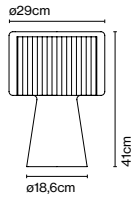

Mercer M

Code
A89-010
A89-071

Finish
● Natural cotton ribbon
● Pearl white

Materials
Shade: Textile
Structure: Blown glass
Diffuser: Opal disc

Integrated dimmer: Yes
Dimmer Type: Progressive in-line dimmer

Product type: Table
Light source: E27 LED 9,5W DIM
Weight: Net 5 kg – Gross 6,28 kg
Package: 57 x 39 x 41 cm – 6,28 kg Vol – 0,09 m³

Dimmer

CE

ERC