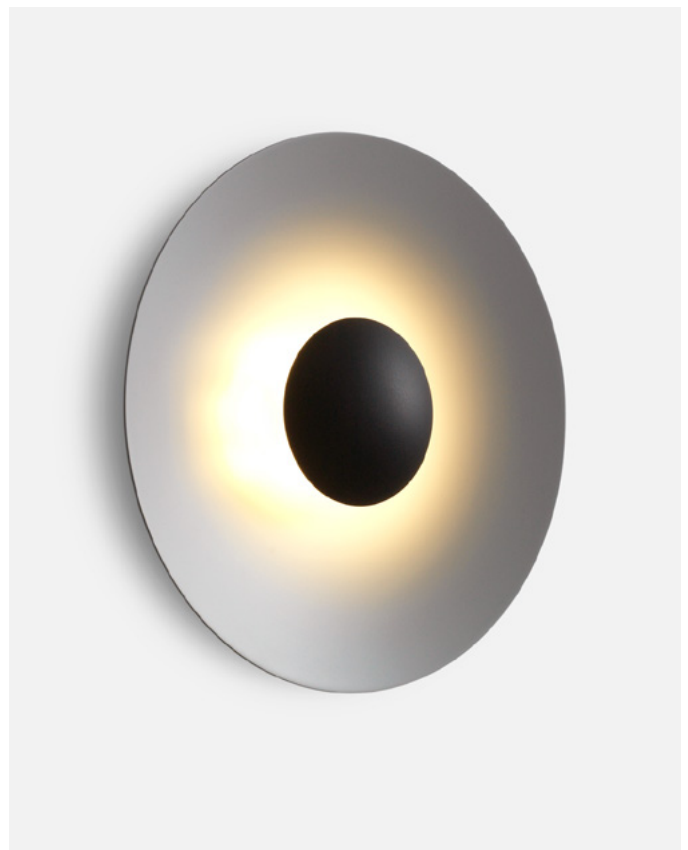

Product notes: Casambi available upon request, upcharge of 200 €¹
¹ Triac version price