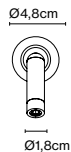

Ledtube mini spot

Code	Finish
A622-158	● Aluminium
A622-159	● Bronze
A622-160	● Matt white (RAL 9010)
A622-161	● Matt black (RAL 9005)

Materials
Structure: Injected aluminium

Dimmable: No

Product type: Wall / Ceiling
Light source: LED SMD 700mA 2,1W 2700K CRI80 199,4lm
Luminaire: 220 - 240 VAC 4,33W 45lm
Weight: Net 0,15 kg – Gross 0,3 kg
Package: 21 x 12 x 9 cm – 0,3 kg Vol – 0,002 m³
Product notes: Lens at 25° with a honeycomb grill to avoid glare.
CRI90 available upon request.
LED included

Wire installation: Hardwired