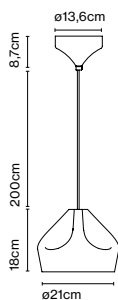

Pleat Box 24 LED

Code	Finish
A636-403-3535-27K	● White - White
A636-403-3549-27K	● White - Gold
A636-403-3835-27K	● Grey - White
A636-403-3849-27K	● Grey - Gold
A636-403-4135-27K	● Terracotta - White
A636-403-4149-27K	● Terracotta - Gold
A636-403-3935-27K	● Black - White
A636-403-3949-27K	● Black - Gold
A636-403-4235-27K	● Ocher - White (NEW)
A636-403-4535-27K	● Dark Green - White (NEW)
A636-403-4549-27K	● Dark Green - Gold (NEW)

Materials
Shade: Ceramic with the inner part in brilliant white enamel or gold
Canopy: Ceramic
Cord: Fabric

Dimmable: Yes
Integrated dimmer: No
Dimming protocols: Phase cut (Triac)

Product type: Pendant
Light source: LED SMD 700mA 8,2W 2700K CRI90 913lm
Luminaire: 220 - 240 VAC TRIAC 9,89W 113lm
Weight: Net 1,9 kg – Gross 2,5 kg
Package: 36 x 36 x 30 cm – 2,5 kg Vol – 0,04 m³
LED included