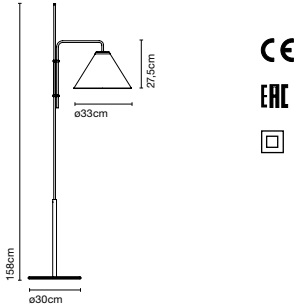

Funiculí Fabric

Code	Finish
A641-401	● Black - White
A641-402	● Black - Sand

Materials

Base: Iron wapped with black rubber
Stem: Iron
Shade: White or sand polyester shade, made of a PVC-PET laminated film

Product type: Floor

Light source: E27 LED Standard 8W

Weight: Net 5,2 kg – Gross 7,5 kg

Package: 52 x 42 x 13 cm – 6,3 kg Vol – 0,03 m³
35 x 35 x 23 cm – 0,6 kg Vol – 0,03 m³
120 x 4 x 4 cm – 0,6 kg Vol – 0,002 m³

Cable length: 2 m
Wire installation: Plug-in
Color cord: Black
Switch location: In-line