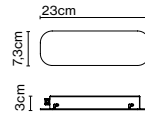

Ambrosia canopy

Code	Finish	Dimming	Class
A666-214-15	● Matt Gold - 20W 24V	Triac	II
A666-214-16	● Black - 20W 24V	Triac	II
A666-222-15	● Matt Gold - 35W 24V	Casambi	I
A666-222-16	● Black - 35W 24V	Casambi	I
A666-216-15	● Matt Gold - 50W 24V	Triac	II
A666-216-16	● Black - 50W 24V	Triac	II
A666-223-15	● Matt Gold - 60W 24V	Casambi	I
A666-223-16	● Black - 60W 24V	Casambi	I
A666-217-15	● Matt Gold - 35W 24V	DALI	I
A666-217-16	● Black - 35W 24V	DALI	I
A666-218-15	● Matt Gold - 60W 24V	DALI	I
A666-218-16	● Black - 60W 24V	DALI	I