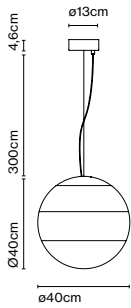

Dipping Light 40 NEW

Code	Finish
A691-437-35-27K	White
A691-437-48-27K	Blue
A691-437-45-27K	Green
A691-437-30-27K	Amber
A691-437-44-27K	Pink

Materials
Diffuser: Brilliant white blown glass globe with layered paint
Cover: Polycarbonate
Canopy: Metal

Dimmable: Yes
Integrated dimmer: No
Dimming protocols: Phase cut (Triac)

Product type: Pendant
Light source: LED COB 700mA 23,7W 2700K CRI90 3280lm
Luminaire: 220 - 240 VAC TRIAC 28,4W
Weight: Net 4,2 kg – Gross 6,5 kg
Package: 55 x 55 x 57 cm – 6,5 kg Vol – 0,17 m³
LED included

Dimmable

CE
EAC
UK
CB