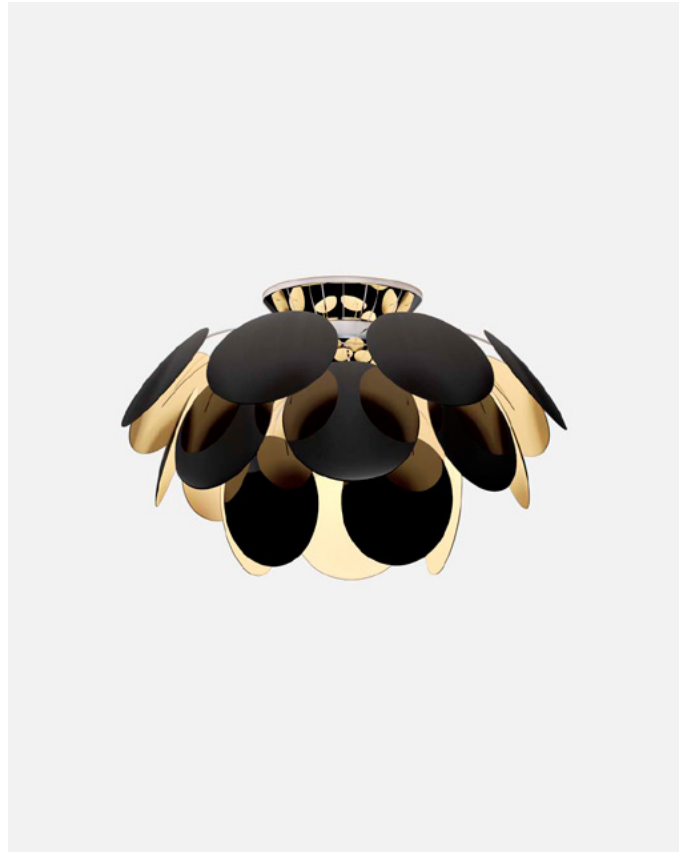

Discocó C53

Code	Finish
A620-010	● White (RAL 9003)
A620-081	● Black - Gold (RAL 9004 - Gold)

Materials
Discs: ABS
Semi-sphere: Chromed metal

Product type: Ceiling
Light source: E27 LED Globe (ø120) 14W
Weight: Net 2,2 kg – Gross 3,7 kg
Package: 86 x 27 x 22 cm - 3,7 kg – VOL - 0,05 m³

Wire installation: Hardwired