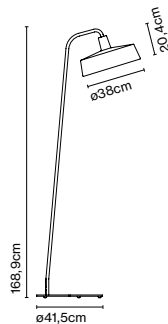

Soho 38 P LED

Code	Finish
A631-230	● White
A631-231	● Stone grey
A631-232	● Black
A631-233	● Sand
A631-234	● Sky blue

Materials
Shade: Rotary moulded polyethylene
Diffuser: Methacrylate opal
Structure: Metal with stainless anti-oxidant cataphoresis

Dimmable: Yes
Integrated dimmer: No
Dimming protocols: Phase cut (Triac)

Product type: Ceiling
Light source: LED SMD 700mA 8,2W 2700K CRI90 913lm
Luminaire: 220 - 240 VAC TRIAC 9,89W
Weight: Net 12 kg – Gross 14,5 kg
Package: 44 x 44 x 24 cm – 3 kg Vol – 0,05 m³
46 x 46 x 3 cm – 8,5 kg Vol – 0,006 m³
176 x 30 x 6,5 cm – 3 kg Vol – 0,03 m³
LED included

Dimmable

IP44

CE

ERC

□

Cable length: 2 m
Wire installation: Plug-in
Color cord: Black