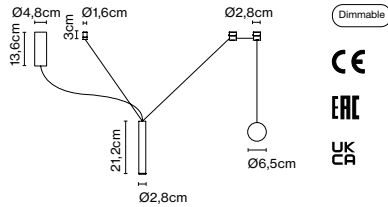

Cable length: 3 m
 Wire installation: Hardwired
 Color cord: Black
 Canopy color: Black

Milana 32 Counterweight

Code	Finish
A699-009	● Off-white (RAL 1013)
A699-010	● Black (RAL 9005)

Materials
 Shade: Aluminium
 Diffuser: Polycarbonate