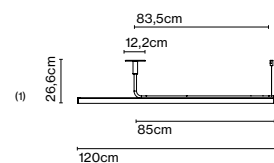

Ambrosia 120

Code	Finish	CCT
A704-001-15-22K	● Matt Gold	22K
A704-001-15-27K	● Matt Gold	27K
A704-001-15-30K	● Matt Gold	30K
A704-001-16-22K	● Black	22K
A704-001-16-27K	● Black	27K
A704-001-16-30K	● Black	30K

Materials: Aluminium
Structure: Aluminium
Diffuser: Methacrylate
Canopy: Aluminium / Steel

Dimmable: Yes
Integrated dimmer: No
Dimming protocols: It depends on the purchased power supply.

Product type: Pendant / Ceiling

Light source Ambrosia 22K: LED SMD 24Vdc 19,2W 2200K CRI90 2116lm
Luminaire Ambrosia 22K: (Power supply not included) 1885lm

Light source Ambrosia 27K: LED SMD 24Vdc 19,2W 2700K CRI90 2028lm
Luminaire Ambrosia 27K: (Power supply not included) 1891lm

Light source Ambrosia 30K: LED SMD 24Vdc 19,2W 3000K CRI90 2256lm
Luminaire Ambrosia 30K: (Power supply not included) 1927lm

Weight: Net 2,4 kg – Gross 3 kg
Package: 29 x 10 x 135 cm - 2 kg – VOL - 0,04 m³
8 x 8 x 128 cm - 1 kg – VOL - 0,01 m³

Product notes: 24V remote power supply to be ordered separately.
LED included

Dimmable

UK
CA

ERC

(1) The height can be increased by means of the 40 or 60 cm poles (max. 3 units.) They can be combined.

Wire installation: Hardwired / Recessed