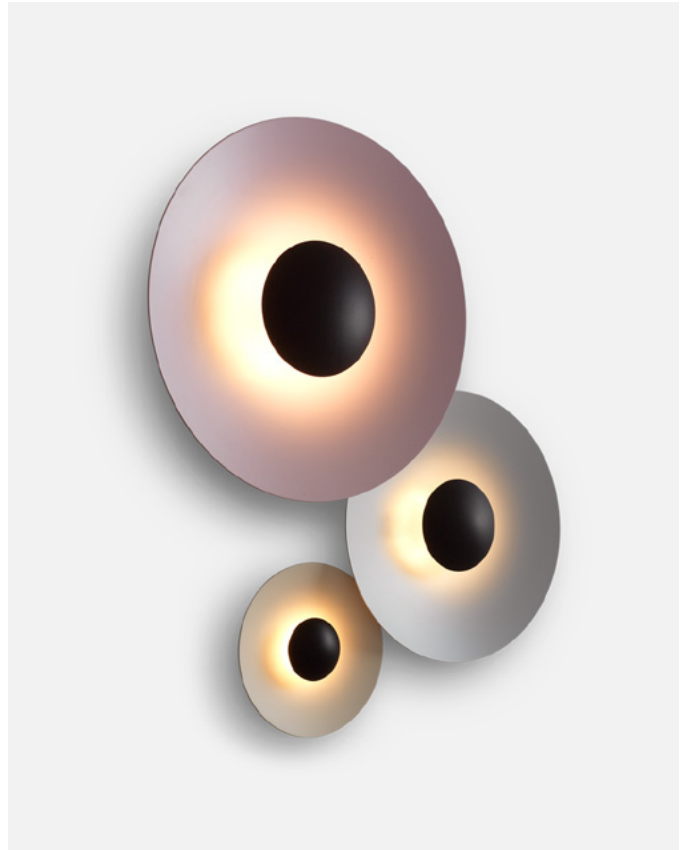

Accessory C3 20/32/42

Code	Finish
Structure	
A662-424	● Black
Shades 20	
A662-426	● Oak - White
A662-427	● Wenge - White
A662-428	● Oak - Oak
A662-429	● Wenge - Wenge
A662-430	● Brushed brass - Brushed brass
A662-431	● Black - White
A662-573-36-27K	● Mauve (RAL 010 70 10)
A662-573-37-27K	● Sand (RAL 050 85 10)
A662-573-38-27K	● Stone Grey (RAL 000 65 00)

Shades 32	
A662-432	● Oak - White
A662-433	● Wenge - White
A662-434	● Oak - Oak
A662-435	● Wenge - Wenge
A662-436	● Brushed brass - Brushed brass
A662-437	● Black - White
A662-574-36-27K	● Mauve (RAL 010 70 10)
A662-574-37-27K	● Sand (RAL 050 85 10)
A662-574-38-27K	● Stone Grey (RAL 000 65 00)

Shades 42	
A662-438	● Oak - White
A662-439	● Wenge - White
A662-440	● Oak - Oak
A662-441	● Wenge - Wenge
A662-442	● Brushed brass - Brushed brass
A662-443	● Black - White
A662-575-36-27K	● Mauve (RAL 010 70 10)
A662-575-37-27K	● Sand (RAL 050 85 10)
A662-575-38-27K	● Stone Grey (RAL 000 65 00)

Materials	Dimmable: Yes
Canopy: Metal	Integrated dimmer: No
	Dimming protocols: Phase cut (Triac)