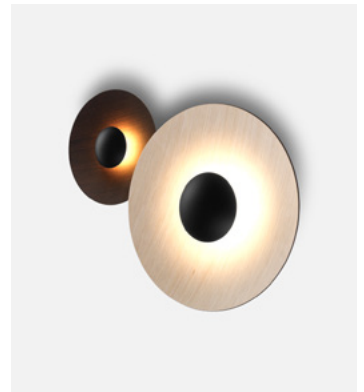

Product type: Wall / Ceiling
Light source: LED SMD 700mA 38,7W 2700K CRI90 4806lm
Luminaire: 180 - 295 VAC TRIAC 45,5W 1863lm
Weight: Net 9,1 kg – Gross 10,5 kg
Package: 67 x 67 x 22 cm – 5 kg Vol – 0,098 m³
57 x 53 x 17 cm – 3,5 kg Vol – 0,051 m³
64 x 14 x 11 cm – 2 kg Vol – 0,051 m³
Product notes: Accessory to combine Ginger models 42 C and 60 C for a single junction box.

Canopy color: Black
Wire installation: Hardwired