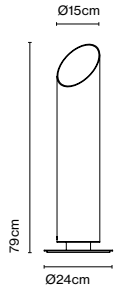

Elipse P79

Code
A707-002-47
A707-002-38

Finish
● Brown (RAL 8019)
● Graphite Grey (RAL 7024)

Materials
Body: Aluminium
Base: Aluminium

Dimmable: Yes
Integrated dimmer: No
Dimmer Casambi IP65 (optional)

Product type: Floor
Light source: LED COB 230VAC 15W 2700K CRI90 1022lm
Luminaire: 230 VAC TRIAC 15W 281lm
Weight: Net 4,2 kg – Gross 6,1 kg
Package: 27,5 x 26 x 21 cm – 2,3 kg Vol – 0,015 m³
Ø17,8 x 88 cm – 3,8 kg Vol – 0,03 m³
LED included

CE

ERC

IP65

Cable length: 2,5 m
Wire installation: Plug-in
Color cord: Black