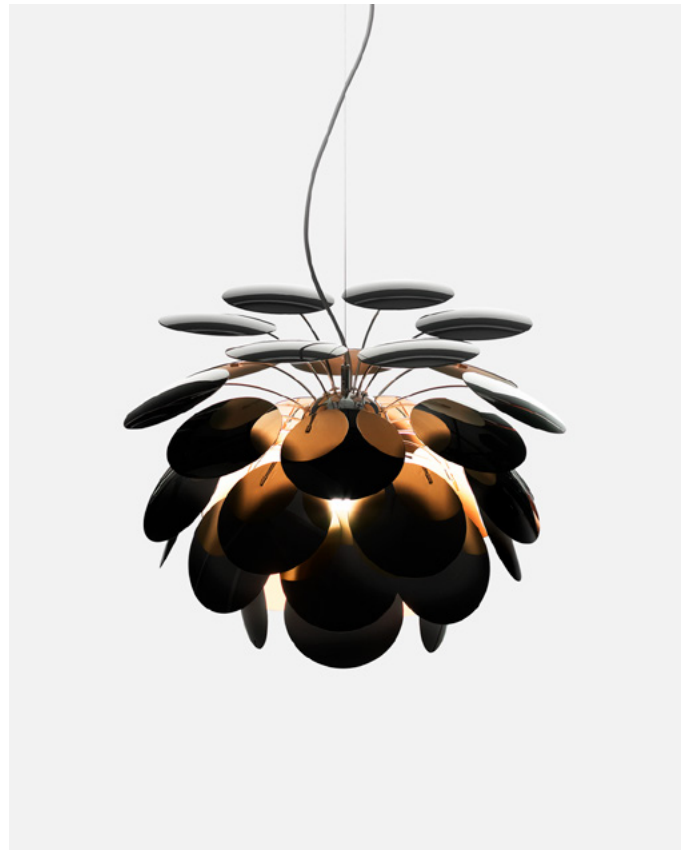

Discocó 88

Code	Finish
A620-002	● White (RAL 9003)
A620-107	● Matte Grey (RAL 7037)
A620-106	● Matte Beige (RAL 1001)
A620-048	● Black - Gold (RAL 9004 - Gold)
A620-004	● White (Susp. Wire 5m)

Materials
Discs: ABS
Sphere: Chromed metal
Canopy: Metal

Product type: Pendant
Light source: 3x E27 LED Globe (ø120) 14W
Weight: Net 6,7 kg – Gross 10,6 kg
Package: 134 x 31 x 42 cm – 10,6 kg – VOL - 0,17 m³

Cable length: 3 m
Wire installation: Hardwired
Color cord: White
Canopy color: White

Discocó 132

Code	Finish
A620-012	● White (RAL 9003)
A620-118	● Matte Grey (RAL 7037)
A620-117	● Matte Beige (RAL 1001)
A620-049	● Black - Gold (RAL 9004 - Gold)

Materials
Discs: ABS
Sphere: Chromed metal
Canopy: Metal

Product type: Pendant
Light source: 6x E27 LED Globe (ø120) 14W
Weight: Net 18,5 kg – Gross 24 kg
Package: 121 x 41 x 41 cm - 14 kg – VOL - 0,2 m³
45 x 42 x 42 cm - 10 kg – VOL - 0,08 m³

Cable length: 3,5 m
Wire installation: Hardwired
Color cord: White
Canopy color: White