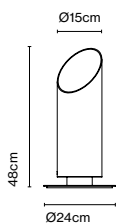

Elipse P48

Code
A707-001-47
A707-001-38

Finish
● Brown (RAL 8019)
● Graphite Grey (RAL 7024)

Materials
Body: Aluminium
Base: Aluminium

Dimmable: Yes
Integrated dimmer: No
Dimmer Casambi IP65 (optional)

Product type: Floor
Light source: LED COB 230VAC 15W 2700K CRI90 1022lm
Luminaire: 230VAC TRIAC 15W 515lm
Weight: Net 3,3 kg – Gross 4,3 kg
Package: 27,5 x 26 x 21 cm – 2,3 kg Vol – 0,015 m³
Ø17,8 x 58 cm – 2 kg Vol – 0,017 m³
LED included