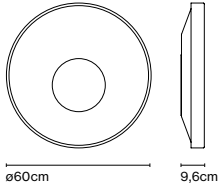

Sun 60

Code	Finish	Dimming
A671-009	● White	Triac
A671-010	● Graphite	Triac

Materials
Diffuser: Thermoformed opal methacrylate, with another diffuser in opal blown glass placed off-centre.
Structure: Iron

Dimmable: Yes
Integrated dimmer: No
Dimming protocols: Phase cut (Triac)

Product type: Ceiling / Wall
Light source: LED SMD 700mA 33,4W 2700K CRI80 4310lm
Luminaire: 180 - 295 VAC TRIAC 39,85W 3089lm
Weight: Net 6,4 kg – Gross 10,4 kg
Package: 70 x 70 x 23 cm – 10,4 kg Vol – 0,12 m³
LED included

Dimmable

CE

ERC

UK
CA