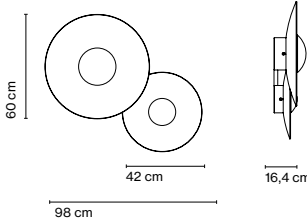

Product type: Wall / Ceiling
Light source: LED SMD 700mA 38,7W 2700K CRI90 4806lm
Luminaire: 180 - 295 VAC TRIAC 45,5W 1863lm
Weight: Net 9,1 kg – Gross 10,5 kg
Package: 67 x 67 x 22 cm – 5 kg Vol – 0,098 m³
57 x 53 x 17 cm – 3,5 kg Vol – 0,051 m³
64 x 14 x 11 cm – 2 kg Vol – 0,051 m³
Product notes: Accessory to combine Ginger models 42 C and 60 C for a single junction box.

Canopy color: Black
Wire installation: Hardwired