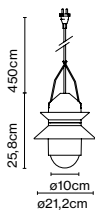

Santorini

Code	Finish
A654-001	● White (RAL 9003)
A654-002	● Grey (RAL 7039)
A654-003	● Mustard (RAL 1032)

Materials
Structure: Polycarbonate
Shade: Blown pressed glass

Product type: Pendant
Light source: E27 LED Standard 8W
Weight: Net 1,5 kg – Gross 2,2 kg
Package: 41 x 26 x 24 cm – 2,2 kg Vol – 0,03 m³

CE
EAC
IP65

Cable length: 4,5 m
Wire installation: Plug-in
Color cord: Black