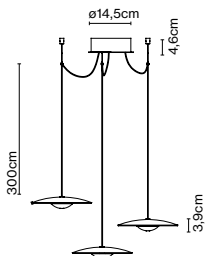

Ginger 20x3

Code	Finish
A662-184	● Oak - White
A662-185	● Wenge - White
A662-186	● Oak - Oak
A662-187	● Wenge - Wenge
A662-348	● Brushed brass - Brushed brass
A662-349	● Brushed brass - White
A662-350	● Black - White

Materials
Diffuser: Pressed wood or brushed aluminium
Dissipater: Aluminium

Dimmable: Yes
Integrated dimmer: No
Dimming protocols: Phase cut (Triac)

Product type: Pendant
Light source: LED SMD 350mA 4,1W(x3) 2700K CRI90 463lm(x3)
Luminaire: 220 - 240 VAC TRIAC 15,13W 161lm(x3)
Weight: Net 1,5 kg – Gross 2 kg
Package: 42 x 42 x 7 cm – 2 kg Vol – 0,01 m³
LED included

Dimmable

Cable length: 3 m
Wire installation: Hardwired
Color cord: Black
Canopy color: Black - Entry point: 3