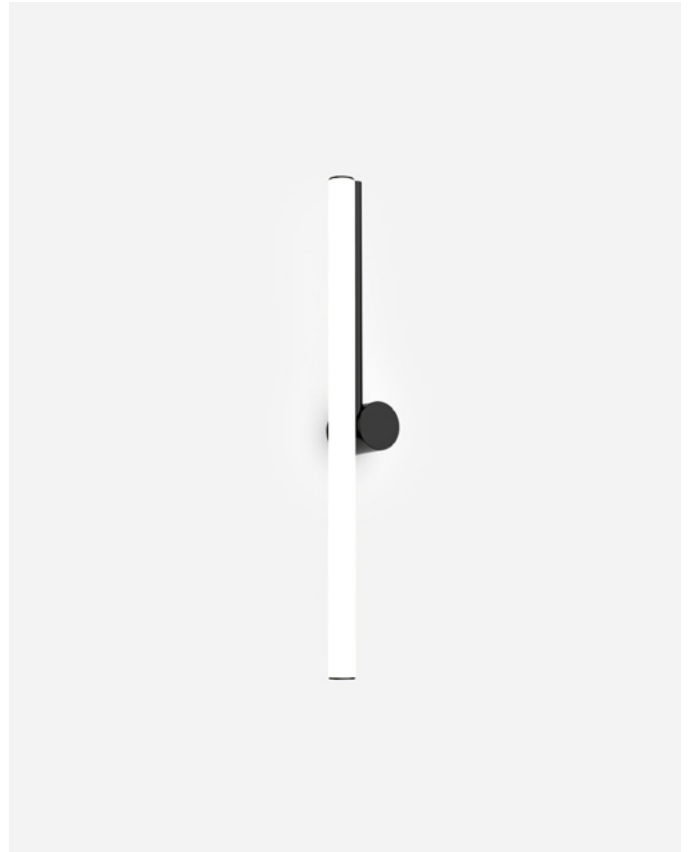

Ambrosia A 60 left NEW

Code	Finish	CCT
A704-015-15-22K	● Matt Gold	22K
A704-015-15-27K	● Matt Gold	27K
A704-015-15-30K	● Matt Gold	30K
A704-015-16-22K	● Black	22K
A704-015-16-27K	● Black	27K
A704-015-16-30K	● Black	30K

Materials: Aluminium
Structure: Aluminium
Diffuser: Methacrylate
Canopy: Aluminium / Steel

Dimmable: Yes
Integrated dimmer: No
Dimming protocols: It depends on the purchased power supply.

Product type: Wall
Light source Ambrosia 22K: LED SMD 24Vdc 9,6W 2200K CRI90 1058lm
Luminaire Ambrosia 22K: (Power supply not included)

Light source Ambrosia 27K: LED SMD 24Vdc 9,6W 2700K CRI90 1014lm
Luminaire Ambrosia 27K: (Power supply not included)

Light source Ambrosia 30K: LED SMD 24Vdc 9,6W 3000K CRI90 1028lm
Luminaire Ambrosia 30K: (Power supply not included)

Product notes: 24V remote power supply to be ordered separately.
LED included