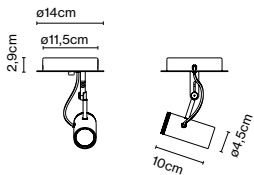

Polo Spot

Code
A642-036
A642-037

Finish
● Black (RAL 9005)
● White (RAL 9001)

Materials
Diffuser: Aluminium
Body: Aluminium

Dimmable: No

Product type: Ceiling
Light source: LED SMD 350mA 6,3W 3000K CRI80 532,4lm
Luminaire: 100 - 240 VAC 8,11W 436lm
Weight: Net 0,6 kg – Gross 0,8 kg
Package: 19 x 19 x 14 cm – 0,8 kg Vol – 0,005 m³
Product notes: Reflector with 36° degree aperture
LED included

CE

ERC

UK
CR

Wire installation: Hardwired
Color cord: Black