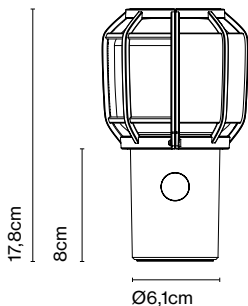

$\text{Ø}23,5\text{cm}$

$298,1\text{cm}$

We want to offer you an exclusive service that's designed to make your work easier. By signing up at the new professional area at [marset.com](https://www.marset.com), you'll be able to download technical information, images, and videos of our products, receive our newsletter, and save your preferred products. We offer direct access and personal attention.