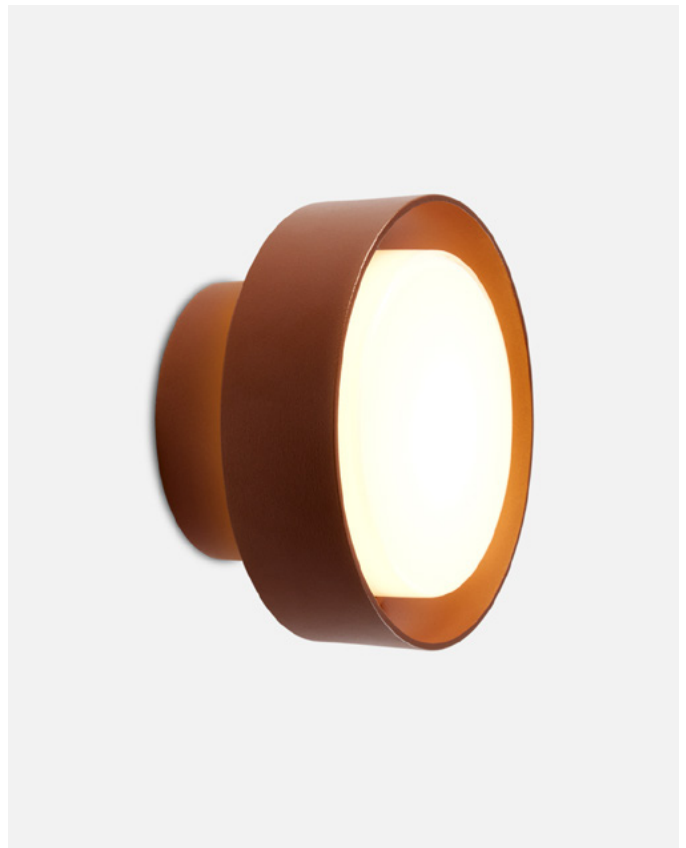

Plaff-on! 16 IP65

Code   Finish
A628-050   ● Black
A628-050-31-27K   ● Rust Brown **NEW**

Materials   Dimmable: Yes
Structure: Aluminium   Integrated dimmer: No
Shade: Opal blown glass   Dimming protocols: Phase cut (Triac)

Product type: Wall / Ceiling
Light source: LED COB 230 VAC 8W 2700K CRI90 571lm
Luminaire: 230 VAC TRIAC 8,47W 225lm
Weight: Net 0,8 kg – Gross 1,2 kg
Package: 22 x 22 x 17 cm – 1,2 kg Vol – 0,008 m³
LED included

Dimmable

CE

IP65

ERC

UK
CA

Wire installation: Hardwired