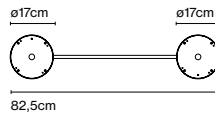

Accessory C2 Djembé 65

Code A681-019
Finish ● Black (RAL 9005)

Materials
Structure: Painted iron

Product type: Accessory
Weight: Net 1,13 kg – Gross 1,55 kg
Package: 85 x 20 x 9 cm - 1,55 kg – VOL - 0,015 m³
Product notes: Accessory to combine 2 Djembé 65 models for a single junction box.