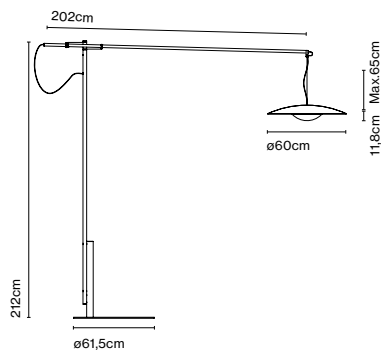

Ginger XXL 60

Code	Finish
A662-072	● Oak - White
A662-073	● Wenge - White

Materials
Diffuser: Pressed wood
Dissipater: Aluminium
Stem: Metal
Arm: Carbon fiber

Integrated dimmer: Yes
Dimmer Type: Foot-operated progressive in-line dimmer

Product type: Floor
Light source: LED SMD 700mA 22,4W 2700K CRI90 2933lm
Luminaire: 220 - 240 VAC 25,45W 1165lm
Weight: Net 31,5 kg – Gross 38,5 kg
Package: 67 x 67 x 24 cm – 5,5 kg Vol – 0,1 m³
215 x 22 x 11 cm – 12 kg Vol – 0,05 m³
72 x 72 x 4 cm – 21 kg Vol – 0,02 m³

Dimmer