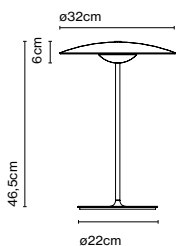

Ginger S

Code	Finish
A662-031	● Oak - White
A662-032	● Wenge - White

Materials
Diffuser and base: Pressed wood
Dissipater: Aluminium
Stem: Aluminium

Integrated dimmer: Yes
Dimmer Type: Progressive from 0 to 100

Product type: Table
Light source: LED SMD 700mA 8,2W 2700K CRI90 913lm
Luminaire: 85 - 264 VAC 10,56W 350lm
Weight: Net 2,6 kg – Gross 4,5 kg
Package: 58 x 53 x 17 cm – 4,5 kg Vol – 0,05 m³
LED included

Dimmer

CE

ERC

Cable length: 2 m
Wire installation: Plug-in
Color cord: Black
Switch location: In-line