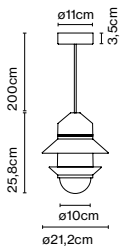

Santorini IP20

Code A654-050
Finish ● Light green (PANTONE 5517U)
A654-051 ● Sand (RAL 1001)
A654-052 ● Off-white (RAL 1013)
A654-053 ● Pale pink (PANTONE 939C)

Materials
Structure: Polycarbonate
Shade: Blown pressed glass

Product type: Pendant
Light source: E27 LED Standard 8W
Weight: Net 1,3 kg – Gross 2 kg
Package: 41 x 25 x 24 cm – 2 kg Vol – 0,025 m³