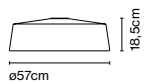

Soho C 57 LED

Code	Finish
A631-106	● White
A631-107	● Stone grey
A631-108	● Black

Materials
Shade: Rotary moulded polyethylene
Diffuser: Methacrylate opal

Dimmable: Yes
Integrated dimmer: No
Dimming protocols: DALI / DSI

Product type: Ceiling
Light source: LED SMD 700mA 28,7W 2700K CRI80 3446lm
Luminaire: 220 - 240 VAC DALI 33,5W 2086lm
Weight: Net 6,3 kg – Gross 7,7 kg
Package: 60 x 60 x 21 cm – 7,7 kg Vol – 0,08 m³
Product notes: 3000K available upon request
LED included