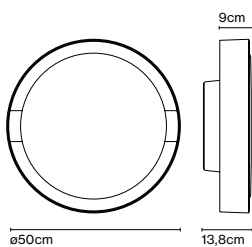

Plaff-on! 50 LED IP54

Code	Finish	Dimming	CCT	Class
A628-057	● Black	Triac	27K	II
A628-058	● Black	DALI	27K	I
A628-066	● Black	Triac	27K - 30K - 40K	II

Materials
Structure: Aluminium
Shade: Opal blown glass

Dimmable: Yes
Integrated dimmer: No
Dimming protocols: Phase cut (Triac)
DALI, Casambi

Product type: Wall / Ceiling
Light source: LED SMD 700mA 28,4W 2700K CRI90 3318lm
Luminaire: 220 - 240 VAC TRIAC 34W 2172lm
220 - 240 VAC DALI 33,25W 2172lm

Light source: LED SMD 700mA 28,4W 3000K CRI90 3753lm
Luminaire: 220 - 240 VAC TRIAC 34W

Light source: LED SMD 700mA 28,4W 4000K CRI90 3798lm
Luminaire: 220 - 240 VAC TRIAC 34W

Weight: Net 7,2 kg – Gross 8,5 kg
Package: 60 x 60 x 25 cm – 8,5 kg Vol – 0,09 m³
LED included