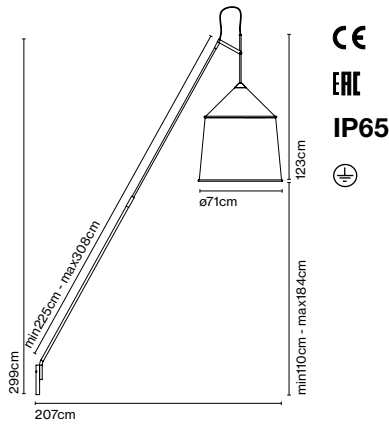

Jaima P307 + Shade 71

Code
Structure
A683-035

Finish
● Black (RAL 9005)

Shade 71
A683-040 ● Blue
A683-041 ● Beige
A683-042 ● Grey
A683-043 ● Green

Materials
Shade: Textilene, inner part in white
Structure: Stainless steel
Extensible stem: Carbon fiber

Dimmable: Yes
Integrated dimmer: No
Dimmer Casambi IP65 (optional)

Product type: Floor
Light source: LED COB 230VAC 15W 2700K CRI90 1022lm
Luminaire: 230VAC TRIAC 15W 530lm
Weight: Net 4,8 kg – Gross 15 kg
Package: 277 x 48 x 23 cm – 9 kg Vol – 0,3 m³
71 x 71 x 63 cm – 6 kg Vol – 0,3 m³
LED included