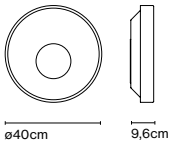

Sun 40

Code A671-006   Finish ● Graphite   Dimming Triac

Materials
Diffuser: Thermoformed opal methacrylate, with another diffuser in opal blown glass placed off-centre.
Structure: Iron

Dimmable: Yes
Integrated dimmer: No
Dimming protocols: Phase cut (Triac)

Product type: Ceiling / Wall
Light source: LED SMD 700mA 21,3W 2700K CRI80 2765lm
Luminaire: 180 - 295 VAC TRIAC 25,5W 1830lm
                  220 - 240 VAC DALI 21,26W 1830lm
Weight: Net 3,5 kg – Gross 5,7 kg
Package: 49 x 49 x 23 cm – 5,7 kg Vol – 0,055 m³
LED included

Dimmable

CE

ERC

UK
CA