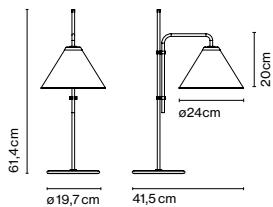

Funiculí S Fabric

Code
A641-405
A641-406

Finish
● Black - White
● Black - Sand

Materials

Base: Iron wapped with black rubber
Stem: Iron
Shade: White or sand polyester shade, made of a PVC-PET laminated film

Product type: Wall

Light source: E14 LED 5W

Weight: Net 1,7 kg – Gross 2,7 kg

Package: 65 x 31 x 10 cm – 2,4 kg Vol – 0,02 m³
26 x 26 x 18 cm – 0,3 kg Vol – 0,012 m³

Cable length: 2 m
Wire installation: Plug-in
Color cord: Black
Switch location: In-line