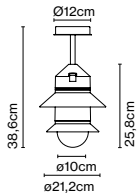

Santorini C

Code	Finish
A654-026	● White (RAL 9003)
A654-027	● Grey (RAL 7039)
A654-028	● Mustard (RAL 1032)

Materials
Structure: Polycarbonate
Shade: Blown pressed glass
Support: Stainless anti-oxidant
cataphoresis treatment

Product type: Ceiling
Light source: E27 LED Standard 8W
Weight: Net 1,4 kg – Gross 2,3 kg
Package: 53 x 33 x 24 cm – 2,3 kg Vol – 0,042 m³

CE

ERC

UK

IP65