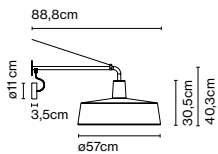

Soho A LED

Code	Finish
A631-154	● White
A631-155	● Stone grey
A631-156	● Black

Materials
Shade: Rotary moulded polyethylene
Diffuser: Methacrylate opal
Structure: Metal with stainless anti-oxidant cataphoresis

Dimmable: Yes
Integrated dimmer: No
Dimming protocols: Phase cut (Triac)

Product type: Wall
Light source: LED SMD 700mA 28,7W 2700K CRI80 3446lm
Luminaire: 180 - 295 VAC TRIAC 32,89W 2086lm
Weight: Net 7,8 kg – Gross 9,7 kg
Package: 60 x 61 x 36 cm – 9,7 kg Vol – 0,13 m³
Product notes: 3000K available upon request
LED included

Dimmable

CE

IP44

ERC

UK
CA

Wire installation: Hardwired
Canopy color: Black