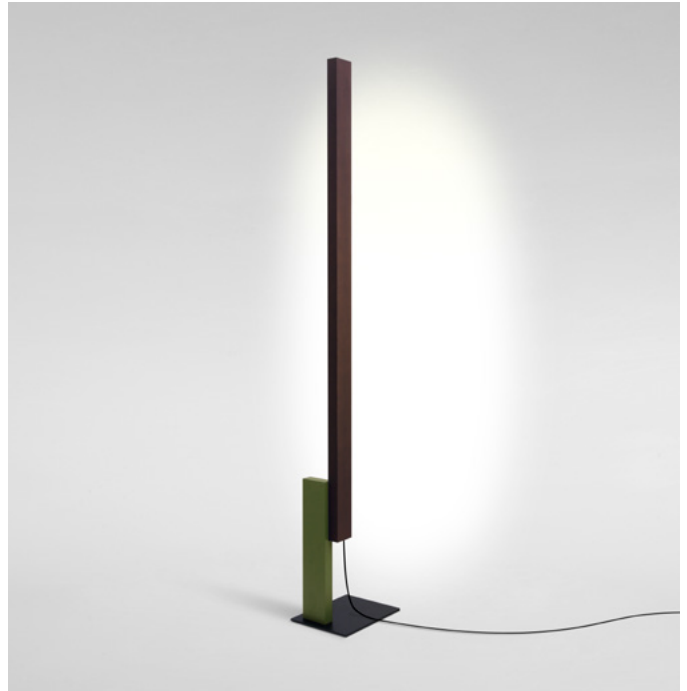

High Line, Josep Lluís Xuclà

Visually, the High Line is a light sculpture, a svelte line that gives off light without revealing its source. This floor lamp by Josep Lluís Xuclà generates light indirectly by reflection, and uniquely, the light does not bounce off the ceiling, but off the wall.

Its designer is interested in having the wall return the emitted light. A wall is this lamp's greatest ally, and they want to remain close. Formally, it's a composition in volumes and colors.