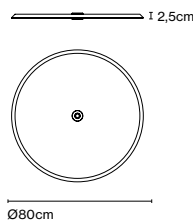

Weight: Net 2,1 kg – Gross 2,5 kg

Package: 10 x 85 x 85 cm - 2,5 kg – VOL - 0,07 m³

Product notes: Only available for Djembé 100.38 and

Djembe C100.38.

Accessory C2 Djembé 42

Code A681-017
Finish ● Black (RAL 9005)