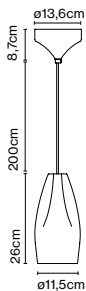

Materials

Shade: Ceramic with the inner part in brilliant white enamel or gold
 Canopy: Ceramic
 Cord: Fabric

Product type: Pendant

Light source: E27 LED Reflector 8W

Weight: Net 1,4 kg – Gross 2 kg

Package: 24 x 24 x 53 cm – 2 kg Vol – 0,03 m³