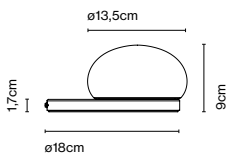

Materials
Base: Steel
Diffuser: Opal blown glass

Dimmable: No

Product type: Table
Light source: LED SMD 24Vdc 6,5W 2700K CRI90 579lm
Luminaire: 100 - 240 VAC 7,2W 157lm
Weight: Net 0,39 kg – Gross 1,22 kg
Package: 22 x 19 x 13 cm – 1,22 kg Vol – 0,005 m³ (1u)
39 x 17 x 45 cm – 5,4 kg Vol – 0,03 m³ (4u)
Product note: Multiple order of 4 units
LED included