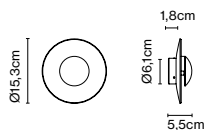

Ginger 15C IP65

Code A662-549-31
A662-549-39

Finish ● Rust Brown
● Black - White (RAL 9005-9010)

Materials
Diffuser: Aluminium
Dissipater: Aluminium
Structure: Stainless steel

Dimmable: Yes
Integrated dimmer: No
Dimming protocols: It depends on the purchased power supply.
Phase cut (Triac)
DALI

Product type: Wall / Ceiling
Light source: LED SMD 24Vdc 5W 2700K CRI90 495lm
Luminaire: (Power supply not included) 67lm - Black-White
(Power supply not included) 27lm - Rust brown
Weight: Net 0,4 kg – Gross 0,5 kg
Package: 24 x 21 x 10 cm – 0,5 kg Vol – 0,01 m³
Product notes: 24V remote power supply to be ordered separately.
LED included

Dimmable

CE

EAC

UK CA

IP65

Power supplies on page 103

Canopy color: Black
Wire installation: Hardwired