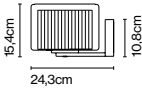

Mercer A

Code   Finish
A89-050   ● Natural cotton ribbon
A89-076   ● Pearl white

Materials
Shade: Textile
Structure: Blown glass
Wal bracket: Chromed iron

Product type: Wall
Light source: E14 LED 5W
Weight: Net 1,35 kg – Gross 2 kg
Package: 33 x 33 x 28 cm – 2 kg Vol – 0,03 m³

Wire installation: Hardwired