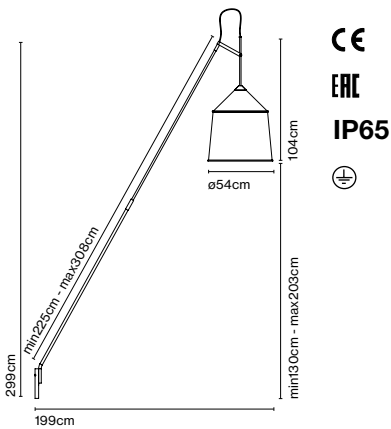

Jaima P307 + Shade 54

Code Finish
Structure
A683-035 ● Black (RAL 9005)

Shade 54
A683-036 ● Blue
A683-037 ● Beige
A683-038 ● Grey

Materials Dimmable: Yes
Shade: Textilene, inner part in white Integrated dimmer: No
Structure: Stainless steel Dimmer Casambi IP65 (optional)
Extensible stem: Carbon fiber

Product type: Floor
Light source: LED COB 230VAC 15W 2700K CRI90 1022lm
Luminaire: 230VAC TRIAC 15W 513lm
Weight: Net 4,7 kg – Gross 12,5 kg
Package: 277 x 48 x 23 cm – 9 kg Vol – 0,3 m³
55 x 55 x 45 cm – 3,5 kg Vol – 0,136 m³
LED included

Cable length: min 2 m - max 2,8 m
Wire installation: Plug-in
Color cord: Black