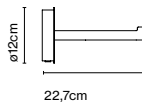

Hardwired wall bracket IP65

Code A654-006
Finish ● Graphite grey (RAL 7024)

Materials
Structure: Metal with stainless anti-oxidant cataphoresis treatment

Product type: Accessory
Weight: Net 0,5 kg – Gross 0,7 kg
Package: 14 x 14 x 28 cm - 0,7 kg – VOL - 0,005 m³

CE
ENEC
UK
CA
IP65