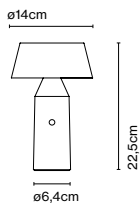

Materials	Dimmable: Yes
Shade: Color Polycarbonate	Integrated dimmer: Yes
Body: Color Polycarbonate	Dimmer Type: 3 positions dimmer
Diffuser: Opal Polycarbonate	

Product type: Table / Portable
 Light source: LED SMD 1A 3,5W 2700K CRI90 398lm
 Luminaire: in 5 Vdc 1,5A 241lm
 Weight: Net 0,46 kg – Gross 1,2 kg
 Package: Ø16 x 30 cm – 1,2 kg Vol – 0,006 m³ (1U)
 51 x 30 x 34 cm – 6,8 kg Vol – 0,05 m³ (6U)
 Product notes: Multiple order of 6 units
 Charging cable included (USB to USB-C). Power adapter not included.
 LED included