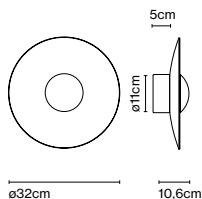

Ginger 32C IP65

Code
A662-551-31 ● Rust Brown
A662-551-39 ▲ Black - White (RAL 9005-9010)

Materials
Diffuser: Aluminium
Dissipater: Aluminium

Dimmable: Yes
Integrated dimmer: No
Dimming protocols: Phase cut (Triac)

Product type: Wall / Ceiling
Light source: LED SMD 700mA 8,2W 2700K CRI90 913lm
Luminaire: 220 - 240 VAC TRIAC 9W 350lm - Black-White
220 - 240 VAC TRIAC 9W 81lm - Rust Brown
Weight: Net 0,9 kg – Gross 2 kg
Package: 43 x 48 x 17 cm – 2 kg Vol – 0,04 m³
Product notes: DALI and Casambi upon request
LED included

Dimmable

IP65

CE

ERC

UK
CA

Canopy color: Black