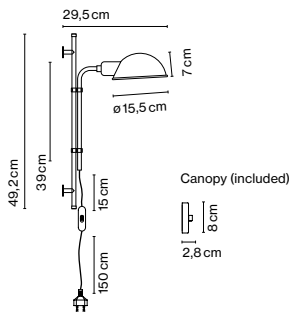

Materials

Stem: Iron
 Shade: Aluminium

Product type: Wall

Light source: E14 LED 5W

Weight: Net 0,8 kg – Gross 1,5 kg

Package: 46 x 34 x 11 cm – 1,5 kg Vol – 0,017 m³

Cable length: 2 m
 Wire installation: Plug-in
 Color cord: Black
 Canopy color: Same color as chosen shade
 Switch location: In-line