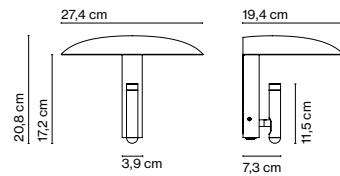

Wire installation: Hardwired

Lab 1 2020

Code A646-090 Finish ● Graphite grey (RAL 7024)

Materials Dimmable: No
Structure: Injected aluminium
Lids: Metal, wood, stone-like

Product type: Wall
Light source: LED SMD 24Vdc 3,7W 2700K CRI90 189lm
Luminaire: 100 - 240 VAC 4,3W 304lm
Weight: Net 0,87 kg – Gross 1 kg
Package: 16 x 15 x 14 cm – 1 kg Vol – 0,003 m³
Product notes: Lid to be ordered separately.