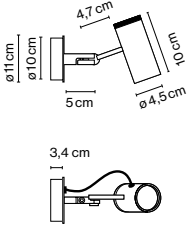

Polo A hardwire

Code
A642-040
A642-041

Finish
● Black (RAL 9005)
● White (RAL 9001)

Materials
Diffuser: Aluminium
Body: Aluminium

Dimmable: No

Product type: Wall
Light source: LED SMD 350mA 6,3W 3000K CRI80 532,4lm
Luminaire: 100 - 240 VAC 8,11W 436lm
Weight: Net 0,6 kg – Gross 0,8 kg
Package: 19 x 19 x 12 cm – 0,8 kg Vol – 0,004 m³
Product notes: Reflector with 80° degree aperture
LED included

CE

ERC

UK
CR

Wire installation: Hardwired
Color cord: Black
Switch location: Built-in the shade