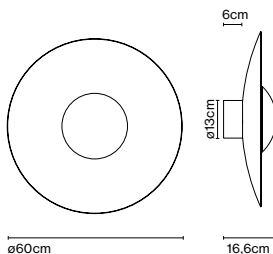

Ginger 60C IP65

Code A662-553-31
A662-553-39

Finish
● Rust Brown
▲ Black - White (RAL 9005-9010)

Materials
Diffuser: Aluminium
Dissipater: Aluminium

Dimmable: Yes
Integrated dimmer: No
Dimming protocols: Phase cut (Triac)

Product type: Wall / Ceiling
Light source: LED SMD 700mA 22,4W 2700K CRI90 2933lm
Luminaire: 180 - 295 VAC TRIAC 26,09W 1165lm - Black-White
180 - 295 VAC TRIAC 26,09W 245lm - Rust brown
Weight: Net 3,6 kg – Gross 6,3 kg
Package: 67 x 67 x 24 cm – 6,3 kg Vol – 0,1 m³
Product notes: DALI and Casambi upon request
LED included

Dimmable

CE

IP65

ERC

UK
CA

Canopy color: Black