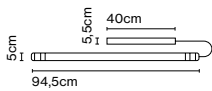

Neón de Luz NL - A 95

Code	Finish	Dimming	Class
A70-500	● Aluminium LED	-	II
A70-508	● Aluminium LED	DALI	II

Materials
Structure: Polycarbonate with reflectors
Brackets: Chromed zamac
Reactance box: Polycarbonate

Dimmable: Depends on the model
Integrated dimmer: No
Dimming protocols: DALI

Product type: Wall
Light source: LED SMD 450mA 27,6W 3000K CRI80 3710lm
Luminaire: 220 - 240 VAC 30,13W 2200lm
220 - 240 VAC DALI 18,94W 2200lm
Weight: Net 1,4 kg – Gross 2,26 kg
Package: 100 x 8 x 8 cm – 1,16 kg Vol – 0,006 m³
58 x 22 x 5 cm – 1,2 kg Vol – 0,006 m³
LED included

Dimmable

CE

ERC

UK
CA

Wire installation: Hardwired
Color cord: Transparent
Canopy color: White