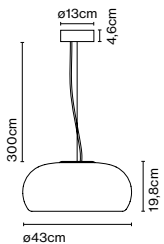

Vetra 43

Code
A689-004
A689-033

Finish
● White
● Amber

Materials
Shade: Blown glass
Dissipater: Aluminium

Dimmable: Yes
Integrated dimmer: No
Dimming protocols: Phase cut (Triac)

Product type: Pendant
Light source: LED SMD 700mA 16,28W 2700K CRI90 1873lm
Luminaire: 180 - 295 VAC TRIAC 19,71W 881lm
Weight: Net 5,7 kg – Gross 7,6 kg
Package: 57 x 57 x 37 cm – 7,6 kg Vol – 0,051 m³
LED included

Dimmable

Cable length: 3 m
Wire installation: Hardwired
Color cord: Black
Canopy color: Black