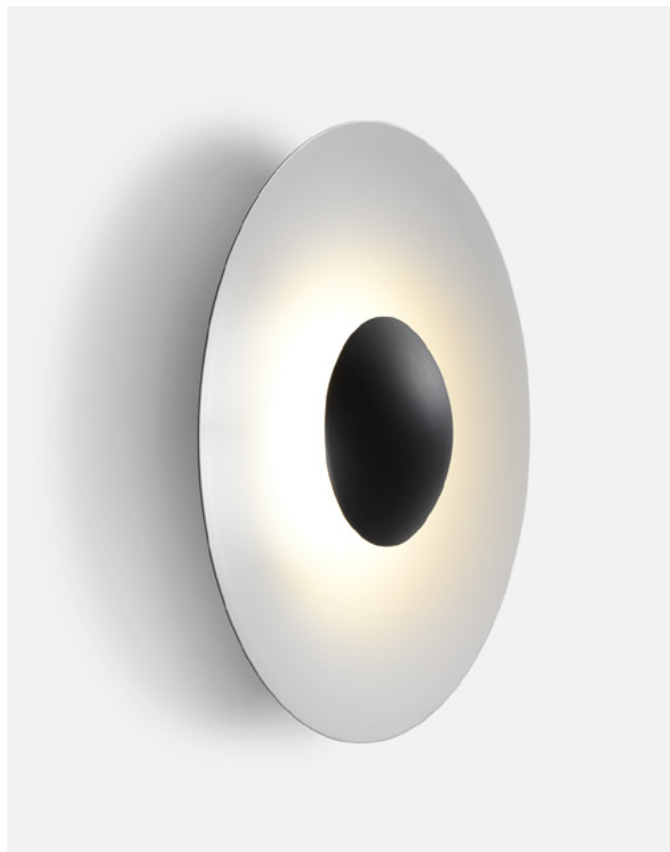

Ginger 20C IP65

Code
A662-550-31 ● Rust Brown
A662-550-39 ▲ Black - White (RAL 9005-9010)

Materials
Diffuser: Aluminium
Dissipater: Aluminium

Dimmable: Yes
Integrated dimmer: No
Dimming protocols: It depends on the purchased power supply.
Phase cut (Triac)
DALI

Product type: Wall / Ceiling
Light source: LED SMD 24Vdc 5W 2700K CRI90 495lm
Luminaire: (Power supply not included) 161lm - Black-White
(Power supply not included) 29lm - Rust brown
Weight: Net 0,5 kg – Gross 0,7 kg
Package: 24 x 21 x 10 cm – 0,7 kg Vol – 0,01 m³
Product notes: 24V remote power supply to be ordered separately.
LED included

Dimmable

IP65

CE

ERC

UK
CA

Power supplies on page 103

Canopy color: Black