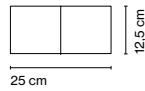

Base Atlas 2

Code A34-026   Finish
○ White

Materials
Structure: White Polyamide

Product type: Accessory
Weight: Net 0,45 kg – Gross 0,66 kg
Package: 50 x 17 x 7 cm - 0,66 kg – VOL - 0,006 m³

Canopy color: White

CE

ERC

UK
CA