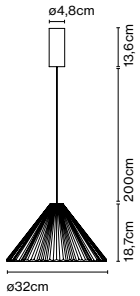

Pu-erh 32

Code	Finish
A684-027	White-Gold
A684-015	Burgundy-White
A684-016	Burgundy-Gold
A684-014	Pink-Gold
A684-012	Blue-Gold
A684-028	Black-Gold

Materials
Diffuser: Ceramic with the inner part in white or gold enamel

Dimmable: Yes
Integrated dimmer: No
Dimming protocols: Phase cut (Triac)

Product type: Pendant
Light source: LED SMD 700mA 8,2W 2700K CRI90 913lm
Luminaire: 220 - 240 VAC TRIAC 9,18W 286lm
Weight: Net 2,1 kg – Gross 2,7 kg
Package: 39 x 39 x 29 cm – 2,7 kg Vol – 0,04 m³
LED included

Dimmable