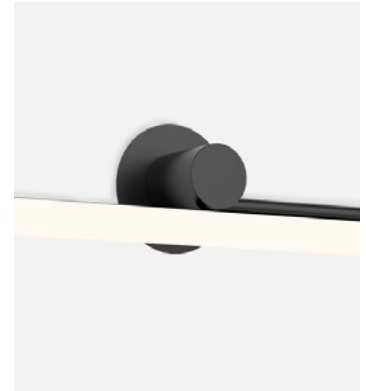

Power supply Dimmable

Code	Description	Dimming	Class
968-223-23	20W - 24V	Triac	II
968-262	50W - 24V	Triac	II
968-227	35W - 24V	DALI	II
968-206	60W - 24V	DALI	II

Product type: Power supply

Dimmable

Product notes: Take into account the total power in watts and the power of the driver. The wattage of the selected lamps cannot exceed the max wattage of the canopy's driver. Therefore, you must choose your canopy/driver by the power required.