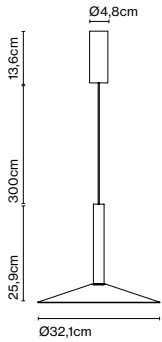

Milana 32

Code
A699-003
A699-004

Finish
● Off-white (RAL 1013)
● Black (RAL 9005)

Materials
Shade: Aluminium
Diffuser: Polycarbonate

Dimmable: Yes
Integrated dimmer: No
Dimming protocols: Phase cut (Triac)

Product type: Pendant
Light source: LED SMD 700mA 8,6W 2700K CRI90 372lm
Luminaire: 220 - 240 VAC TRIAC 8,72W 340lm
Weight: Net 0,87 kg – Gross 1,52 kg
Package: 22,5 x 7 x 4 cm – 0,3 kg Vol – 0,0006 m³
20 x 12 x 8 cm – 0,4 kg Vol – 0,0006 m³
36,5 x 36,5 x 7,5 cm – 0,82 kg Vol – 0,0006 m³
Product notes: DALI upon request

Dimmable

CE

ERAC

UK
CA