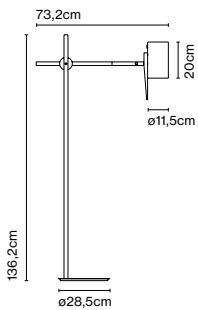

Scantling P73

Code
A626-001
A626-018

Finish
● White (RAL 9001)
● Black (RAL 9005)

Materials
Stem: Iron
Base: Iron
Arm: Oak
Shade: Aluminium

Product type: Floor
Light source: E27 LED Reflector 8W
Weight: Net 7,5 kg – Gross 10,7 kg
Package: 139 x 46 x 17 cm – 10,7 kg Vol – 0,11 m³

Cable length: 2 m
Wire installation: Plug-in
Color cord: Black fabric electrical cord
Switch location: Shade