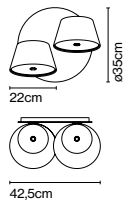

Tam Tam A2 **NEW**

Code	Finish
Base A633-141 35	● Off-white semi-matt (RAL 1013)
Shade A633-130 39	● Black semi-matt (RAL 9011)
A633-130 35	● Off-white semi-matt (RAL 1013)
A633-130 37	● Sand semi-matt (RAL 7032)
A633-130 38	● Silver grey semi-matt (RAL 7001)
A633-130 42	● Olive yellow semi-matt (RAL 1020)
A633-130 46	● Orange semi-matt (RAL 2000)
A633-130 47	● Brown grey semi-matt (RAL 7013)

Materials
Shade: Aluminium
Diffuser: Opalescent methacrylate
Plate: Metal

Product type: Wall
Light source: 2x E27 LED Standard 8W
Weight: Net 1,5 kg – Gross 2,7 kg
Package: 45 x 45 x 13 cm – 1,3 kg Vol – 0,03 m³
(2x) 24 x 24 x 16 cm – 0,7 kg Vol – 0,009 m³