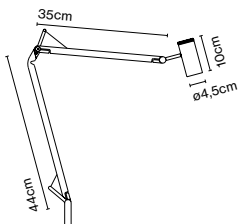

Polo

Code A642-001   Finish ● Black (RAL 9005)

Materials   Dimmable: No
Diffuser: Aluminium
Body: Aluminium

Product type: Table
Light source: LED SMD 350mA 6,3W 3000K CRI80 532,4lm
Luminaire: 100 - 240 VAC 8,34W 441lm
Weight: Net 0,7 kg – Gross 1,8 kg
Package: 53 x 36 x 11 cm – 1,8 kg Vol – 0,019 m³
Product notes: Reflector with 80° degree aperture
LED included

Cable length: 2,2 m
Wire installation: Plug-in
Color cord: Black
Switch location: Built-in the shade