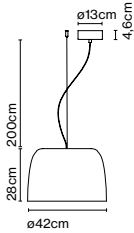

Djembé 42.28

Code	Finish	Dimming	Class
A681-252	White (RAL 1013)	Triac	II
A681-253	Grey (RAL 7022)	Triac	II
A681-254	Red (RAL 3011)	Triac	II
A681-255	Sky Blue (PANTONE 7542C)	Triac	II
A681-256	White (RAL 1013)	DALI	I
A681-257	Grey (RAL 7022)	DALI	I
A681-258	Red (RAL 3011)	DALI	I
A681-259	Sky Blue (PANTONE 7542C)	DALI	I

Materials

Shade: Bi-injected rotary moulded polyethylene (stone texture on the outer part and smooth satin white on the inner part of the fixture)

Diffuser: Aluminium

Dimmable: Yes

Integrated dimmer: No

Dimming protocols: Phase cut (Triac)

DALI

Casambi

Product type: Pendant

Light source: LED SMD 700mA 16,28W 2700K CRI90 1873lm

Luminaire: 180 - 295 VAC TRIAC 19,71W 925lm

220 - 240 VAC DALI 20,32W 925lm

Weight: Net 3 kg – Gross 4,4 kg

Package: 44 x 44 x 32 cm – 4,4 kg Vol – 0,06 m³

LED included

Dimmable

ERC

Cable length: 2 m

Wire installation: Hardwired

Color cord: Black

Canopy color: Black