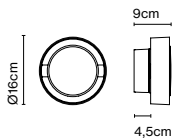

Plaff-on! 16 IP65

Code   Finish
A628-050   ● Black
A628-050-31-27K   ● Rust Brown **NEW**

Materials   Dimmable: Yes
Structure: Aluminium   Integrated dimmer: No
Shade: Opal blown glass   Dimming protocols: Phase cut (Triac)

Product type: Wall / Ceiling
Light source: LED COB 230 VAC 8W 2700K CRI90 571lm
Luminaire: 230 VAC TRIAC 8,47W 225lm
Weight: Net 0,8 kg – Gross 1,2 kg
Package: 22 x 22 x 17 cm – 1,2 kg Vol – 0,008 m³
LED included

Dimmable

CE

IP65

ERC

UK
CA

Wire installation: Hardwired