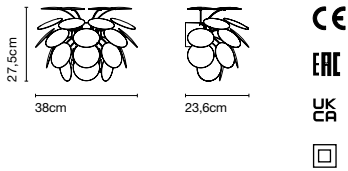

Discocó A

Code
A620-100
A620-104

Finish
● White (RAL 9003)
● Black - Gold (RAL 9004 - Gold)

Materials
Discs: ABS
Semi-sphere: Chromed metal

Product type: Wall
Light source: 2x E14 LED 5W
Weight: Net 1,2 kg – Gross 1,5 kg
Package: 59 x 19 x 15 cm - 1,5 kg – VOL - 0,02 m³