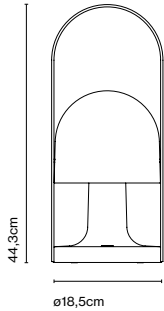

FollowMe Plus

Code A657-081   Finish White

Materials
Diffuser: Opal Polycarbonate
Body: Polycarbonate
Diffuser: Opal Polycarbonate
Handle: Plywood with natural oak veneer

Dimmer
Integrated dimmer: Yes
Dimmer Type: 3 positions dimmer

Product type: Table / Portable
Light source: LED SMD 1A 3,5W 2700K CRI90 395lm
Luminaire: in 5 Vdc 1,5A 290lm
Weight: Net 1,15 kg – Gross 3,56 kg
Package: Ø23 x 51 cm – 3,56 kg Vol – 0,02 m³ (1u)
          24 x 53 x 52 cm – 6 kg Vol – 0,07 m³ (2u)
Product notes: Multiple order of 2 units. Power outlet not included.
Charging cable included (USB to USB-C). Power adapter not included.
LED included

Dimmer

Switch location: Body
Charging time 10 h

Battery life time:
5 hours in peak power
10 hours in half power
20 hours in a quarter power