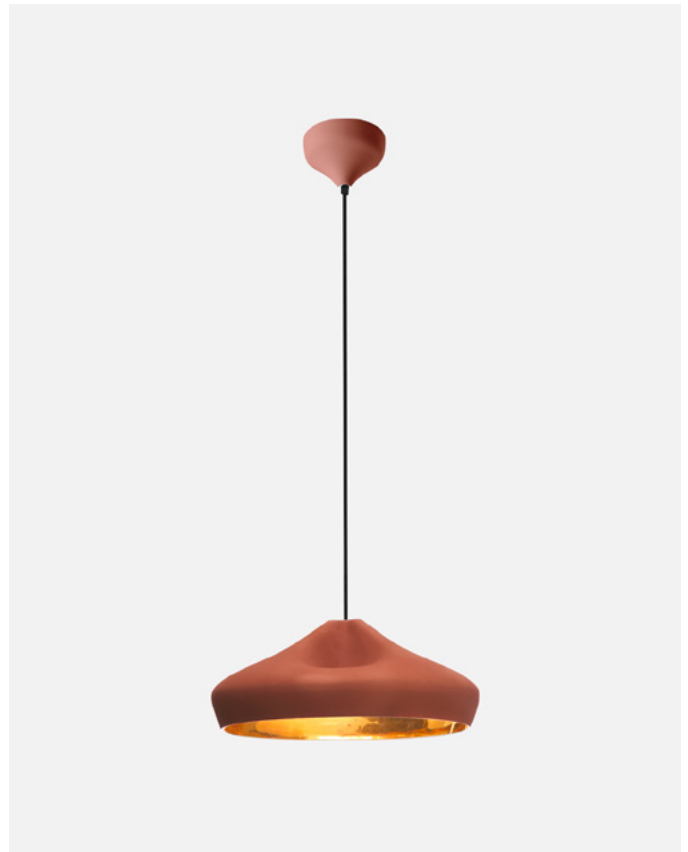

Pleat Box 36 LED

Code

A636-405-3535-27K
A636-405-3549-27K
A636-405-3835-27K
A636-405-3849-27K
A636-405-4135-27K
A636-405-4149-27K
A636-405-3935-27K
A636-405-3949-27K
A636-405-4735-27K
A636-405-4749-27K
A636-405-4235-27K
A636-405-4535-27K
A636-405-4549-27K

Finish

● White - White
● White - Gold
● Grey - White
● Grey - Gold
● Terracotta - White
● Terracotta - Gold
● Black - White
● Black - Gold
● Brown - White
● Brown - Gold
● Ocher - White (NEW)
● Dark Green - White (NEW)
● Dark Green - Gold (NEW)

Materials

Shade: Ceramic with the inner part in brilliant white enamel or gold
Canopy: Ceramic
Cord: Fabric

Dimmable: Yes

Integrated dimmer: No
Dimming protocols: Phase cut (Triac)

Product type: Pendant

Light source: LED SMD 700mA 8,2W 2700K CRI90 913lm
Luminaire: 220 - 240 VAC TRIAC 9,89W 233lm
Weight: Net 3,2 kg – Gross 4,3 kg
Package: 49 x 50 x 30 cm – 4,3 kg Vol – 0,07 m³
LED included

Dimmable

CE

UKCA

ERC

Cable length: 2 m
Wire installation: Hardwired
Color cord: Black
Canopy color: Same color as chosen shade.