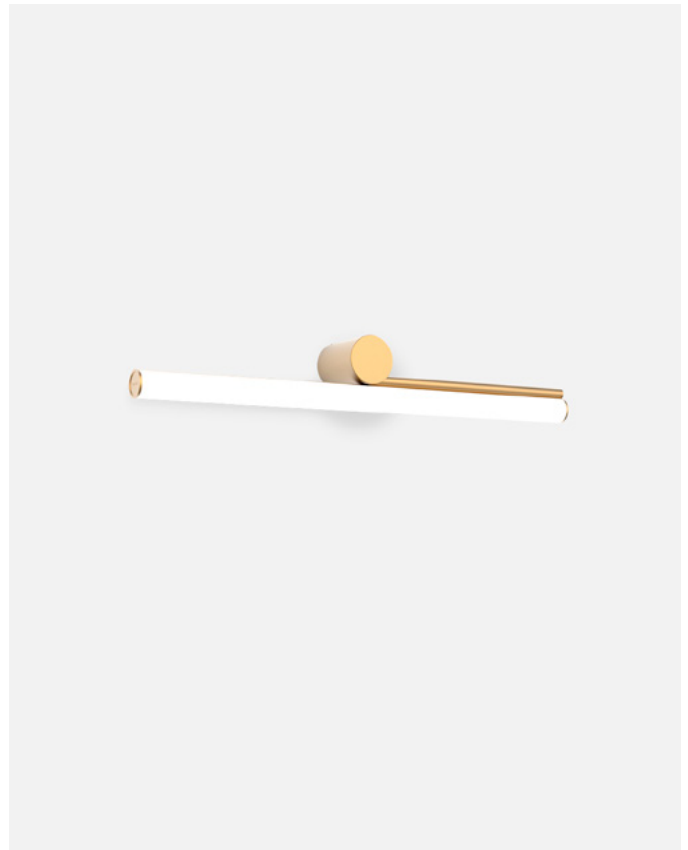

Ambrosia A 60 right NEW

Code	Finish	CCT
A704-016-15-22K	● Matt Gold	22K
A704-016-15-27K	● Matt Gold	27K
A704-016-15-30K	● Matt Gold	30K
A704-016-16-22K	● Black	22K
A704-016-16-27K	● Black	27K
A704-016-16-30K	● Black	30K

Materials: Aluminium
Structure: Aluminium
Diffuser: Methacrylate
Canopy: Aluminium / Steel

Dimmable: Yes
Integrated dimmer: No
Dimming protocols: It depends on the purchased power supply.

Product type: Wall
Light source Ambrosia 22K: LED SMD 24Vdc 9,6W 2200K CRI90 1058lm
Luminaire Ambrosia 22K: (Power supply not included)

Light source Ambrosia 27K: LED SMD 24Vdc 9,6W 2700K CRI90 1014lm
Luminaire Ambrosia 27K: (Power supply not included)

Light source Ambrosia 30K: LED SMD 24Vdc 9,6W 3000K CRI90 1028lm
Luminaire Ambrosia 30K: (Power supply not included)

Product notes: 24V remote power supply to be ordered separately.
LED included