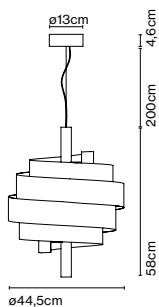

Piola

Code	Finish
A682-001	● White
A682-003	● Pink
A682-004	● Graphite

Materials
Structure: Polycarbonate
Shade: Laminated band made of PVC and polyester
Stem: Metal

Dimmable: Yes
Integrated dimmer: No
Dimming protocols: Phase cut (Triac)

Product type: Pendant
Light source: LED SMD 700mA 16,28W 2700K CRI90 1873lm
Luminaire: 180 - 295 VAC TRIAC 19,71W 810lm
Weight: Net 3,2 kg – Gross 5,9 kg
Package: 72 x 38 x 25 cm – 5,9 kg Vol – 0,07 m³
LED included

Dimmable

CE

ERC

UK
CA

Cable length: 2 m
Wire installation: Hardwired
Color cord: Black
Canopy color: Black