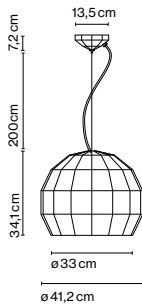

Materials

Shade: Ceramic with the inner part in brilliant white enamel or gold
Canopy: Ceramic
Cord: Fabric

Product type: Pendant

Light source: E27 LED Standard 8W

Weight: Net 6 kg – Gross 8,2 kg

Package: 59 x 60 x 59 cm – 8,2 kg Vol – 0,2 m³

Cable length: 2 m
Wire installation: Hardwired
Color cord: White whenever the inner or the outer part of the lamp is white. If not, it is black.
Canopy color: Same color as chosen shade