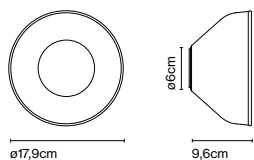

Dimmable

CE
ENEC
UK
CA