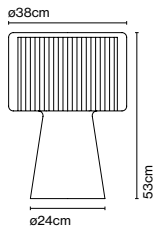

Mercer

Code
A89-001
A89-070

Finish
● Natural cotton ribbon
● Pearl white

Materials
Shade: Textile
Structure: Blown glass
Diffuser: Opal disc

Integrated dimmer: Yes
Dimmer Type: Progressive in-line dimmer

Product type: Table
Light source: E27 LED 9,5W DIM
Weight: Net 5 kg – Gross 7 kg
Package: 65 x 49 x 49 cm – 7 kg Vol – 0,16 m³

Dimmer

CE

ERC