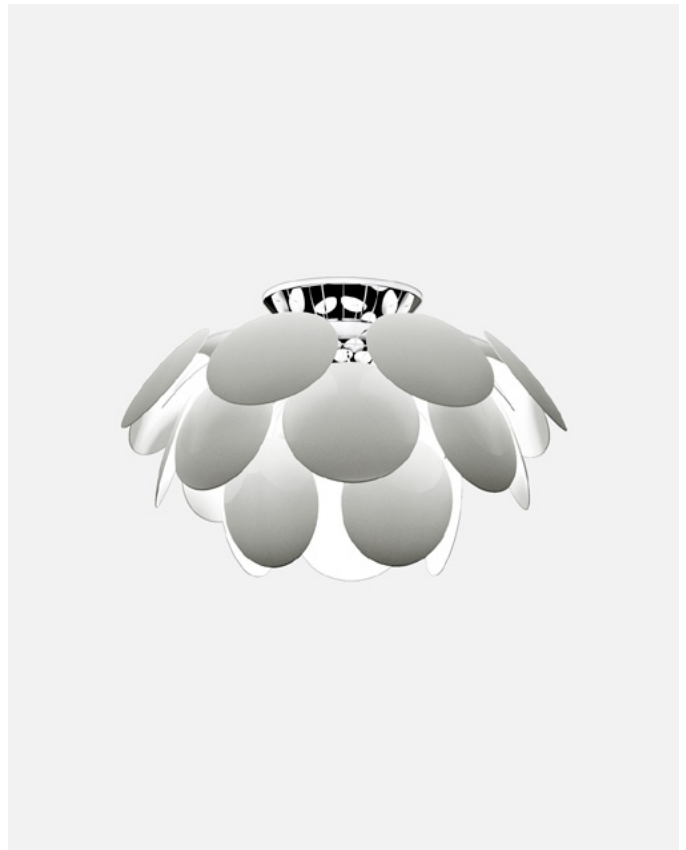

Materials
 Discs: ABS
 Sphere: Chromed metal
 Canopy: Metal

Product type: Pendant
 Light source: 6x E27 LED Globe (ø120) 14W
 Weight: Net 18,5 kg – Gross 24 kg
 Package: 121 x 41 x 41 cm - 14 kg – VOL - 0,2 m³
 45 x 42 x 42 cm - 10 kg – VOL - 0,08 m³

Product type: Ceiling
Light source: E27 LED Globe (ø120) 14W
Weight: Net 2,2 kg – Gross 3,7 kg
Package: 86 x 27 x 22 cm - 3,7 kg – VOL - 0,05 m³

Wire installation: Hardwired

Discocó C68

Code	Finish
A620-123	● White (RAL 9003)
A620-126	● Black - Gold (RAL 9004 - Gold)

Materials
Discs: ABS
Semi-sphere: Chromed metal

Product type: Ceiling
Light source: 3x E27 LED Globe (ø120) 14W
Weight: Net 4,2 kg – Gross 7 kg
Package: 109 x 33 x 27 cm - 7 kg – VOL - 0,097 m³

Wire installation: Hardwired