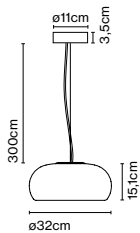

Vetra 32

Code
A689-002
A689-032

Finish
● White
● Amber

Materials
Shade: Blown glass
Dissipater: Aluminium

Dimmable: Yes
Integrated dimmer: No
Dimming protocols: Phase cut (Triac)

Product type: Pendant
Light source: LED SMD 700mA 8,2W 2700K CRI90 913lm
Luminaire: 220 - 240 VAC TRIAC 9,18W 348lm
Weight: Net 3 kg – Gross 4 kg
Package: 44 x 44 x 28 cm – 4 kg Vol – 0,051 m³
LED included

Dimmable

Cable length: 3 m
Wire installation: Hardwired
Color cord: Black
Canopy color: Black