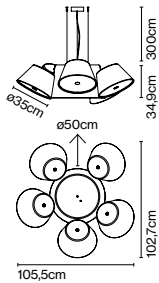

Tam Tam 5 NEW

Code	Finish
Central shade	
A633-137 39	● Black semi-matt (RAL 9011)
A633-137 35	● Off-White semi-matt (RAL 1013)
A633-137 48	● Blue grey semi-matt (RAL 7031)
A633-137 43	● Khaki semi-matt (RAL 7008)
Satellite shade	
A633-135 39	● Black semi-matt (RAL 9011)
A633-135 35	● Off-white semi-matt (RAL 1013)
A633-135 37	● Sand semi-matt (RAL 7032)
A633-135 38	● Silver grey semi-matt (RAL 7001)
A633-135 42	● Olive yellow semi-matt (RAL 1020)
A633-135 46	● Orange semi-matt (RAL 2000)
A633-135 47	● Brown grey semi-matt (RAL 7013)

Materials
Shade: Aluminium
Diffuser: Opalescent methacrylate

Product type: Pendant
Light source: 13x E27 LED Standard 8W
Weight: Net 4,4 kg – Gross 8,2 kg
Package: 59 x 59 x 38 cm – 6 kg Vol – 0,13 m³
(5x) 42 x 42 x 27 cm – 2,2 kg Vol – 0,05 m³