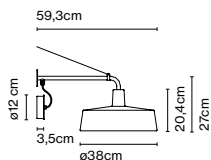

Soho 38 A LED

Code	Finish
A631-225	● White
A631-226	● Stone grey
A631-227	● Black
A631-228	● Sand
A631-229	● Sky blue

Materials
Shade: Rotary moulded polyethylene
Diffuser: Methacrylate opal
Structure: Metal with stainless anti-oxidant cataphoresis

Dimmable: Yes
Integrated dimmer: No
Dimming protocols: Phase cut (Triac)

Product type: Wall
Light source: LED SMD 700mA 13,35W 2700K CRI80 1848lm
Luminaire: 220 - 240 VAC TRIAC 15,94W 1051lm
Weight: Net 3,2 kg – Gross 4,2 kg
Package: 45 x 45 x 25 cm – 4,2 kg Vol – 0,05 m³
LED included

Dimmable

CE

IP44

ERC

UK
CA

Wire installation: Hardwired
Canopy color: Black