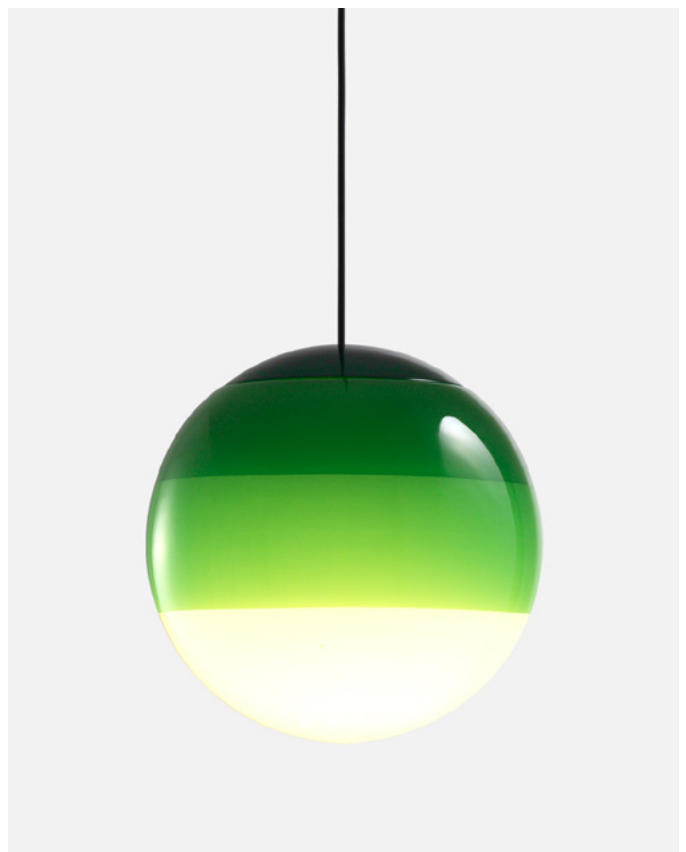

Color cord: Black

Dipping Light 20

Code	Finish
A691-260	White
A691-261	Blue
A691-262	Green
A691-263	Amber
A691-264	Pink

Materials
 Diffuser: Brilliant white blown glass globe with layered paint
 Cover: Polycarbonate
 Canopy: Metal