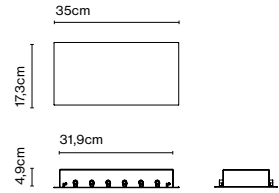

Rectangular Canopy 50W

Code	Finish	Dimming	Class
A693-001	● Black	Triac	II
A693-002	● Black	DALI	II
A693-024	● Black	Casambi	II

Materials
Structure: Painted iron

Dimmable: Yes
Integrated dimmer: No
Dimming protocols: Phase cut (Triac)
DALI
Casambi

Product type: Accessory
Luminaire: 220 - 240 VAC TRIAC 50W (max.)
220 - 240 VAC DALI/Casambi 60W (max.)

Weight: Net 2,11 kg – Gross 2,5 kg
Package: 41,5 x 21 x 7 cm - 2,5 kg – VOL - 0,006 m³
Product notes: Canopy for 24V luminaires.

Wire installation: Hardwired
Canopy color: Black - Entry points: 9

Circular Canopy 50W

Code	Finish	Dimming	Class
A693-003	● Black	Triac	II
A693-004	● Black	DALI	II
A693-025	● Black	Casambi	II

Materials
Structure: Painted iron

Dimmable: Yes
Integrated dimmer: No
Dimming protocols: Phase cut (Triac)
DALI
Casambi

Product type: Accessory
Luminaire: 220 - 240 VAC TRIAC 50W (max.)
220 - 240 VAC DALI/Casambi 60W (max.)

Weight: Net 1,15 kg – Gross 1,36 kg
Package: 41 x 40 x 8 cm - 1,36 kg – VOL - 0,01 m³
Product notes: Canopy for 24V luminaires.