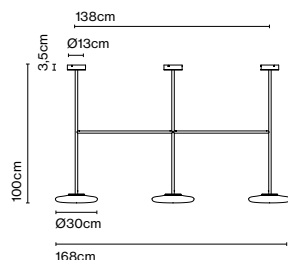

Ihana x3 100

Code	Finish	Dimming	CCT
A709-005-39-27K	● Opal	Triac	27K
A709-006-39-18/30K	● Opal	Triac	DTW 18K-30K

Materials
Structure: Steel
Shade: Opal blown glass

Dimmable: Yes
Integrated dimmer: No
Dimming protocols: Phase cut (Triac)
Dim to warm from 1800K to 3000K. (Triac)
DALI, Casambi

Product type: Pendant / Ceiling
Light source: LED SMD 700mA 24,6W 2700K CRI90 2739lm
Luminaire: 220 - 240 VAC TRIAC 29,67W 1491lm
Light source DTW: LED COB 350mA 18W 1800-3000K CRI90 1908lm
Luminaire DTW: 220 - 240 VAC TRIAC 22,8W
Weight: Net 6,8 kg – Gross 9,5 kg
Package: (3x) 21 x 42 x 42 cm – 3 kg Vol – 0,04 m³
24 x 14 x 114 cm – 3,7 kg Vol – 0,04 m³
24 x 14 x 114 cm – 2,8 kg Vol – 0,04 m³

LED included

Dimmable

CE

UK
CA

ERC

Wire installation: Hardwired
Canopy color: Black

Product notes: Casambi available upon request. Price 1995 €
DALI upon request