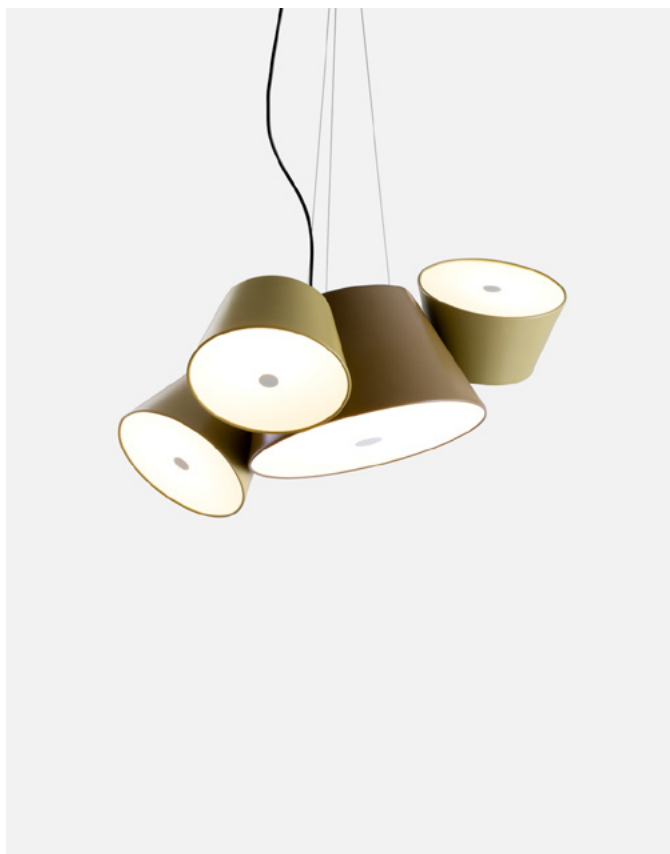

Tam Tam 3 **NEW**

Code
Central shade
A633-136 39
A633-136 35
A633-136 48
A633-136 43

Finish
● Black semi-matt (RAL 9011)
● Off-White semi-matt (RAL 1013)
● Blue grey semi-matt (RAL 7031)
● Khaki semi-matt (RAL 7008)

Satellite shade
A633-135 39
A633-135 35
A633-135 37
A633-135 38
A633-135 42
A633-135 46
A633-135 47

● Black semi-matt (RAL 9011)
● Off-white semi-matt (RAL 1013)
● Sand semi-matt (RAL 7032)
● Silver grey semi-matt (RAL 7001)
● Olive yellow semi-matt (RAL 1020)
● Orange semi-matt (RAL 2000)
● Brown grey semi-matt (RAL 7013)

Materials
Shade: Aluminium
Diffuser: Opalescent methacrylate

Product type: Pendant
Light source: 9x E27 LED Standard 8W
Weight: Net 4,7 kg – Gross 8,2 kg
Package: 58 x 58 x 38 cm – 6 kg Vol – 0,13 m³
(3x) 42 x 42 x 28 cm – 2,2 kg Vol – 0,05 m³

CE

ERC

UK

CB

Cable length: 3 m
Wire installation: Hardwired
Color cord: Black
Canopy color: Black