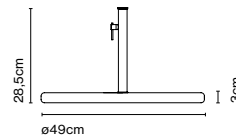

Cable length: min 2 m - max 2,8 m
Wire installation: Plug-in
Color cord: Black

49 base + stem

Code
A683-033

Finish
● Concrete and black (RAL 9005)

Materials
Base: Concrete
Stem: Stainless steel

Product type: Accessory
Weight: Net 14,3 kg – Gross 17,2 kg
Package: 63 x 62 x 7 cm - 15 kg – VOL -0,027 m³
31 x 18 x 17 cm - 2,2 kg – VOL -0,009 m³
Product notes: Base only compatible with Jaima P207