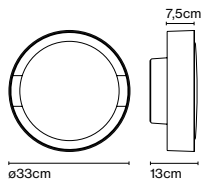

Plaff-on! 33 LED IP54

Code	Finish	Dimming	CCT
A628-054	● Black	Triac	27K
A628-055	● Black	DALI	27K
A628-065	● Black	Triac	27K - 30K - 40K

Materials

Structure: Aluminium

Shade: Opal blown glass

Dimmable: Yes

Integrated dimmer: No

Dimming protocols: Phase cut (Triac)
DALI, Casambi

Product type: Wall / Ceiling

Light source: LED SMD 700mA 21,8W 2700K CRI90 2654lm

Luminaire: 220 - 240 VAC TRIAC 27W 1941lm

220 - 240 VAC DALI 26,1W 1941lm

Light source: LED SMD 700mA 21,8W 3000K CRI90 2929lm

Luminaire: 220 - 240 VAC TRIAC 26,95W

Light source: LED SMD 700mA 21,8W 4000K CRI90 3049lm

Luminaire: 220 - 240 VAC TRIAC 26,95W

Weight: Net 4 kg – Gross 4,5 kg

Package: 40 x 40 x 21 cm – 4,5 kg Vol – 0,03 m³

LED included

Dimmable

CE

IP54

EAC

UK
CA