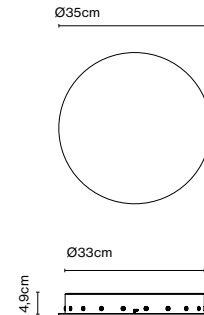

Wire installation: Hardwired
Canopy color: Black - Entry points: 19

Hook Accessory

Code	Finish
A693-007	● Black

Materials
Structure: Painted iron

Product type: Accessory
Weight: Net 0,01 kg – Gross 0,01 kg
Package: 2 x 2 x 5 cm - 0,01 kg – VOL - 0,002 m³