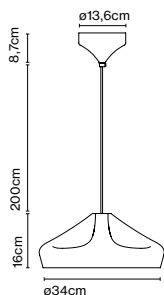

Materials
 Shade: Ceramic with the inner part in brilliant white enamel or gold
 Canopy: Ceramic
 Cord: Fabric

Product type: Pendant
 Light source: E14 LED 5W
 Weight: Net 2,6 kg – Gross 3,7 kg
 Package: 49 x 49 x 29 cm – 3,7 kg Vol – 0,07 m³