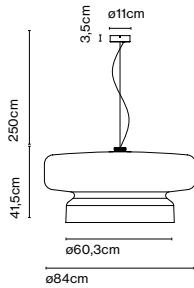

Materials
Shade: Rotomoulded Polycarbonate

Product type: Pendant
Light source: E27 LED GLOBE (Ø120) 11W 2800K 1055lm
Weight: Net 12,7 kg – Gross 20 kg
Package: 93 x 93 x 53 cm – 20 kg Vol – 0,5 m³

CE

UK
RB