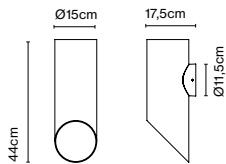

Elipse A

Code
A707-003-47
A707-003-38

Finish
● Brown (RAL 8019)
● Graphite Grey (RAL 7024)

Materials
Body: Aluminium

Dimmable: Yes
Integrated dimmer: No

Product type: Wall
Light source: LED COB 230VAC 10W(x2) 2700K CRI90 1426lm
Luminaire: 230 VAC TRIAC 20,56W 483lm
Weight: Net 2,4 kg – Gross 2,8 kg
Package: 21,5 x 23 x 52 cm – 2,8 kg Vol – 0,026 m³
LED included

CE

ERC

IP65

Wire installation: Hardwired
Color cord: Black
Canopy color: Black