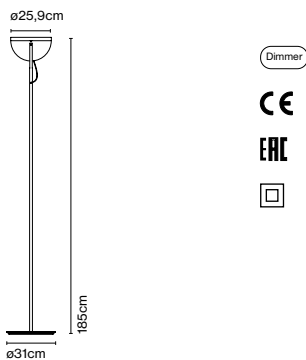

Copérnica P190

Code	Finish
A686-013	● Satin Nickel-White
A686-014	● Graphite-Black

Materials
Structure: Steel
Base: Steel
Diffuser: Aluminium

Dimmable: Yes
Integrated dimmer: Yes
Dimming protocols: Progressive dimmer from 0 to 100

Product type: Floor
Light source: LED SMD 700mA 25,8W 2700K CRI90 3064lm
Luminaire: 220 - 240 VAC 28,9W 2302lm
Weight: Net 7,6 kg – Gross 13,4 kg
Package: 203 x 26 x 33 cm – 4,4 kg Vol – 0,174 m³
36 x 36 x 3 cm – 9 kg Vol – 0,004 m³

LED included

Cable length: 2 m
Wire installation: Plug-in
Color cord: Black
Switch location: In-line