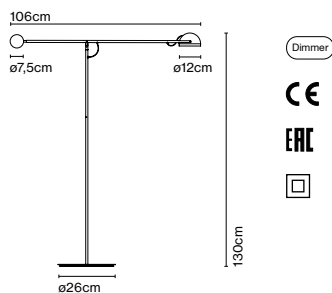

Copérnica P

Code	Finish
A686-007	● Satin Nickel-Golden-White
A686-008	● Satin Nickel-Graphite-White
A686-009	● Satin Nickel-Red-White
A686-010	● Graphite-Golden-Black
A686-011	● Graphite-Satin Nickel-Black
A686-012	● BlackGraphite-Red-Black

Materials
Structure: Steel
Base: Steel
Counterweight: Steel
Diffuser: Aluminium

Dimmable: Yes
Integrated dimmer: Yes
Dimming protocols: 3 positions dimmer

Product type: Floor
Light source: LED SMD 24Vdc 4,7W 2700K CRI90 491lm
Luminaire: 85 - 264 VAC 5,94W 416lm
Weight: Net 4,8 kg – Gross 6,8 kg
Package: 165 x 24 x 17 cm – 4,1 kg Vol – 0,067 m³
36 x 36 x 3 cm – 2,7 kg Vol – 0,004 m³

LED included

Cable length: 2 m
Wire installation: Plug-in
Color cord: Black
Switch location: Tilttable diffuser