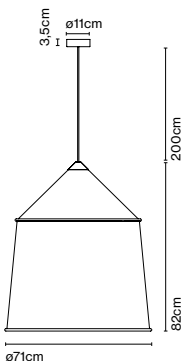

Jaima 71 IP65

Code	Finish
A683-021	● Blue
A683-022	● Beige
A683-023	● Grey
A683-024	● Green

Materials
Shade: Textilene, inner part in white

Dimmable: Yes
Integrated dimmer: No
Dimming protocols: Phase cut (Triac)

Product type: Pendant
Light source: LED COB 230VAC 15W 2700K CRI90 1022lm
Luminaire: 230VAC TRIAC 15W 530lm
Weight: Net 2,8 kg – Gross 7,5 kg
Package: 71 x 71 x 63 cm – 7,5 kg Vol – 0,3 m³
LED included

Dimmable

CE

IP65

UK

CA

ERC