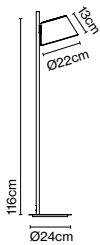

Tam Tam P NEW

Code Finish
Stem
A633-142 39 ● Black semi-matt (RAL 9011)

Shades
A633-130 39 ● Black semi-matt (RAL 9011)
A633-130 35 ● Off-white semi-matt (RAL 1013)
A633-130 37 ● Sand semi-matt (RAL 7032)
A633-130 38 ● Silver grey semi-matt (RAL 7001)
A633-130 42 ● Olive yellow semi-matt (RAL 1020)
A633-130 46 ● Orange semi-matt (RAL 2000)
A633-130 47 ● Brown grey semi-matt (RAL 7013)

Materials
Shade: Aluminium
Diffuser: Opalescent methacrylate
Structure: Metal

Product type: Floor
Light source: E27 LED Standard 8W
Weight: Net 3 kg – Gross 4,5 kg
Package: 128 x 8 x 8 cm – 1,5 kg Vol – 0,008 m³
33 x 33 x 3 cm – 3 kg Vol – 0,003 m³
24 x 24 x 16 cm – 1 kg Vol – 0,009 m³