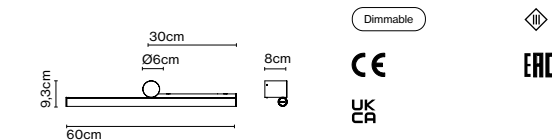

Ambrosia A 60 right NEW

Code	Finish	CCT
A704-016-15-22K	● Matt Gold	22K
A704-016-15-27K	● Matt Gold	27K
A704-016-15-30K	● Matt Gold	30K
A704-016-16-22K	● Black	22K
A704-016-16-27K	● Black	27K
A704-016-16-30K	● Black	30K

Materials: Aluminium
Structure: Aluminium
Diffuser: Methacrylate
Canopy: Aluminium / Steel

Dimmable: Yes
Integrated dimmer: No
Dimming protocols: It depends on the purchased power supply.

Product type: Wall
Light source Ambrosia 22K: LED SMD 24Vdc 9,6W 2200K CRI90 1058lm
Luminaire Ambrosia 22K: (Power supply not included)

Light source Ambrosia 27K: LED SMD 24Vdc 9,6W 2700K CRI90 1014lm
Luminaire Ambrosia 27K: (Power supply not included)

Light source Ambrosia 30K: LED SMD 24Vdc 9,6W 3000K CRI90 1028lm
Luminaire Ambrosia 30K: (Power supply not included)

Product notes: 24V remote power supply to be ordered separately.
LED included