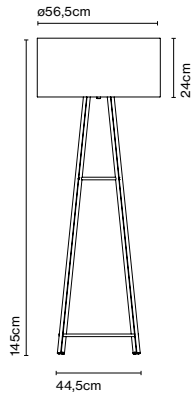

Materials
Base: Steel
Diffuser: Opal blown glass

Dimmable: No

Product type: Table
Light source: LED SMD 24Vdc 6,5W 2700K CRI90 579lm
Luminaire: 100 - 240 VAC 7,2W 157lm
Weight: Net 0,39 kg – Gross 1,22 kg
Package: 22 x 19 x 13 cm – 1,22 kg Vol – 0,005 m³ (1u)
39 x 17 x 45 cm – 5,4 kg Vol – 0,03 m³ (4u)
Product note: Multiple order of 4 units
LED included

CE

ERC

Cable length: 2 m
Wire installation: Plug-in
Color cord: Black
Switch location: In-line

Cala Metal P145

Code A645-056-39 Finish ● Black

Materials
Shade: White polyester PET, textile
Structure: Iron

Product type: Floor
Light source: E27 LED Globe (ø95) 12W
Weight: Net 5,8 kg – Gross 9,3 kg
Package: 60 x 60 x 30 cm - 4,1 kg – VOL - 0,108 m³
50 x 13 x 132 cm - 5,2 kg – VOL - 0,09 m³

Cable length: 2 m
Wire installation: Plug-in
Color cord: Black
Switch location: In-line

Cala 140 IP65

Code A645-003 Finish ● Iroko - Brown

Materials
Shade: Polyethylene, Textile
Structure: Iroko wood

Product type: Floor
Light source: 2x E27 LED Standard 8W
Weight: Net 10,6 kg – Gross 10,3 kg
Package: 56 x 56 x 29 cm - 5,2 kg – VOL - 0,091 m³
47 x 12 x 126 cm - 6 kg – VOL - 0,071 m³