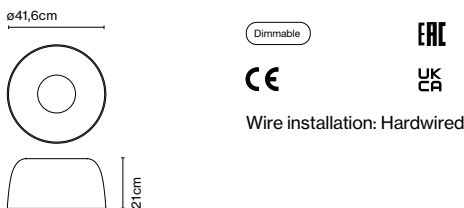

Djembé C42.21

Code	Finish	Dimming	Class
A681-104	White (RAL 1013)	Triac	II
A681-105	Grey (RAL 7022)	Triac	II
A681-106	Red (RAL 3011)	Triac	II
A681-107	Sky Blue (PANTONE 7542C)	Triac	II
A681-204	White (RAL 1013)	DALI	I
A681-205	Grey (RAL 7022)	DALI	I
A681-206	Red (RAL 3011)	DALI	I
A681-207	Sky Blue (PANTONE 7542C)	DALI	I

Materials
Shade: Bi-injected rotary moulded polyethylene (stone texture on the outer part and smooth satin white on the inner part of the fixture)
Diffuser: Aluminium

Dimmable: Yes
Integrated dimmer: No
Dimming protocols: Phase cut (Triac)
DALI
Casambi

Product type: Ceiling
Light source: LED SMD 700mA 16,28W 2700K CRI90 1873lm
Luminaire: 180 - 295 VAC TRIAC 19,71W 955lm
220 - 240 VAC DALI 20,32W 955lm
Weight: Net 3 kg – Gross 4,3 kg
Package: 44 x 44 x 25 cm – 4,3 kg Vol – 0,05 m³
LED included

Product notes: 3000K available upon request
Casambi available upon request. Price 860 €
Tunable White DALI available upon request. Price 730 €
Tunable White Casambi available upon request. Price 940 €