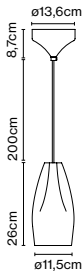

Pleat Box 13 LED

Code

A636-401-3535-27K
A636-401-3549-27K
A636-401-3835-27K
A636-401-3849-27K
A636-401-4135-27K
A636-401-4149-27K
A636-401-3935-27K
A636-401-3949-27K
A636-401-4235-27K
A636-401-4535-27K
A636-401-4549-27K

Finish

● White - White
● White - Gold
● Grey - White
● Grey - Gold
● Terracotta - White
● Terracotta - Gold
● Black - White
● Black - Gold
● Ocher - White NEW
● Dark Green - White NEW
● Dark Green - Gold NEW

Materials

Shade: Ceramic with the inner part in brilliant white enamel or gold

Canopy: Ceramic

Cord: Fabric

Dimmable: Yes

Integrated dimmer: No

Dimming protocols: Phase cut (Triac)

Product type: Pendant

Light source: LED SMD 350mA 4,05W 2700K CRI90 463lm

Luminaire: 220 - 240 VAC TRIAC 5,72W 165lm

Weight: Net 1,65 kg – Gross 2,3 kg

Package: 24 x 24 x 53 cm – 2,3 kg Vol – 0,03 m³

LED included