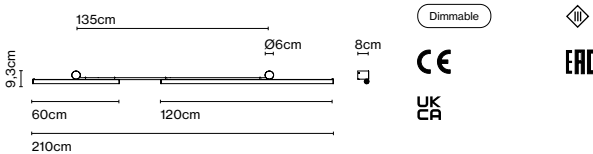

Ambrosia A 210 NEW

Code	Finish	CCT
A704-021-15-22K	● Matt Gold	22K
A704-021-15-27K	● Matt Gold	27K
A704-021-15-30K	● Matt Gold	30K
A704-021-16-22K	● Black	22K
A704-021-16-27K	● Black	27K
A704-021-16-30K	● Black	30K

Materials
Structure: Aluminium
Diffuser: Methacrylate
Canopy: Aluminium / Steel

Dimmable: Yes
Integrated dimmer: No
Dimming protocols: It depends on the purchased power supply.

Product type: Wall
Light source Ambrosia 22K: LED SMD 24Vdc 28,8W 2200K CRI90 3174lm
Luminaire Ambrosia 22K: (Power supply not included) 2802lm

Light source Ambrosia 27K: LED SMD 24Vdc 28,8W 2700K CRI90 3042lm
Luminaire Ambrosia 27K: (Power supply not included) 2812lm

Light source Ambrosia 30K: LED SMD 24Vdc 28,8W 3000K CRI90 3384lm
Luminaire Ambrosia 30K: (Power supply not included) 2865lm

Product notes: 24V remote power supply to be ordered separately.
LED included

Wire installation: Hardwired / Recessed

Disk accessory NEW

Code	Finish
A704-022-15	● Matt Gold
A704-022-16	● Black

Materials
Structure: Metal

Product type: Accessory
Accessory used to hide the driver behind the canopy.
Two units are required for Ambrosia A 210, one for each canopy.