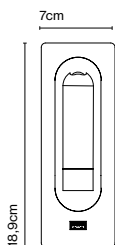

Ledtube RSC USB

Code	Finish
A622-190-17-27K	● Aluminium
A622-190-18-27K	● Bronze
A622-190-35-27K	● Matt white (RAL 9010)
A622-190-39-27K	● Matt black (RAL 9005)

Materials
Structure: Injected aluminium
Frontal: Transparent polycarbonate

Dimmable: No

Product type: Wall
Light source: LED SMD 700mA 2,1W 2700K CRI80 226,5lm
Luminaire: 90 - 264 VAC 5,2W 131lm
Weight: Net 0,87 kg – Gross 1 kg
Package: 11 x 21 x 9 cm – 1 kg Vol – 0,02 m³
Product notes: Incorporated press button to switch on or off when opening or closing the wall lamp. Honeycomb grill to avoid glare. Incorporated USB on fixture face. CRI90 available upon request.
LED included

Wire installation: Hardwired