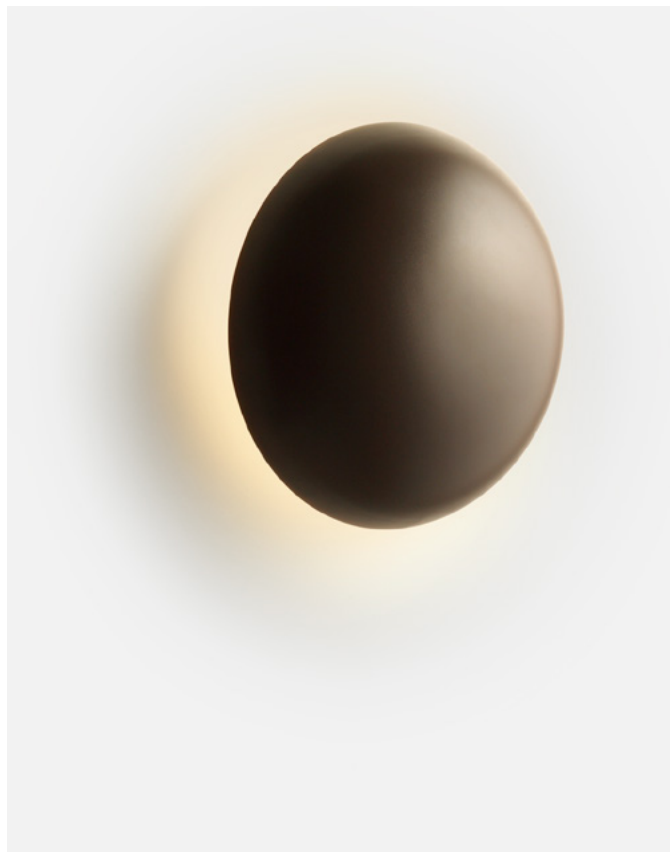

LED included

Dimmable

CE

IP65

ERC

UK
CA

Wire installation: Hardwired

The Bicoca is born with the optimism of brightening life and accompanying the good times, wherever you go. This colorful, lightweight portable lamp projects an intimate light that adds warmth to all your personal spaces.

Made of polycarbonate, Bicoca begins with an overlay of basic geometric figures, with a tiltable shade to direct the light. Three separate accessories increase the applicability and versatility of the lamp.