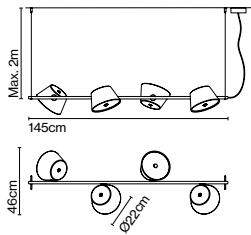

Tam Tam 4 NEW

Code	Finish
Structure	● Black semi-matt (RAL 9011)
A633-172 39	
Shades	
A633-130 39	● Black semi-matt (RAL 9011)
A633-130 35	● Off-white semi-matt (RAL 1013)
A633-130 37	● Sand semi-matt (RAL 7032)
A633-130 38	● Silver grey semi-matt (RAL 7001)
A633-130 42	● Olive yellow semi-matt (RAL 1020)
A633-130 46	● Orange semi-matt (RAL 2000)
A633-130 47	● Brown grey semi-matt (RAL 7013)

Materials
Shade: Aluminium
Diffuser: Opalescent methacrylate

Product type: Pendant
Light source: 4x E27 LED Standard 8W
Weight: Net 2,4 kg – Gross 5,1 kg
Package: 167 x 18 x 18 cm – 4,4 kg Vol – 0,054 m³
(4x) 24 x 24 x 17 cm – 0,7 kg Vol – 0,009 m³

CE

ERC

UK
CB

Cable length: 3 m
Wire installation: Hardwired
Color cord: Black
Canopy color: Black