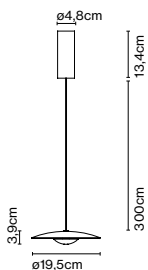

Ginger 20

Code	Finish
A662-180	● Oak - White
A662-181	● Wenge -White
A662-182	● Oak -Oak
A662-183	● Wenge - Wenge
A662-340	● Brushed brass - Brushed brass
A662-341	● Brushed brass - White
A662-342	● Black - White

Materials: Pressed wood or brushed aluminium
Diffuser: Aluminium
Dissipater: Aluminium
Dimmable: Yes
Integrated dimmer: No
Dimming protocols: Phase cut (Triac)

Product type: Pendant
Light source: LED SMD 350mA 4,05W 2700K CRI90 463lm
Luminaire: 220 - 240 VAC TRIAC 5,72W 16lm
Weight: Net 0,6 kg – Gross 0,8 kg
Package: 23 x 21 x 10 cm – 0,8 kg Vol – 0,01 m³

Dimmable

CE

ERC

UKCA

Cable length: 3 m
Wire installation: Hardwired
Color cord: Black
Canopy color: Black