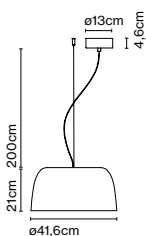

Djembé 42.21

Code	Finish	Dimming	Class
A681-244	White (RAL 1013)	Triac	II
A681-245	Grey (RAL 7022)	Triac	II
A681-246	Red (RAL 3011)	Triac	II
A681-247	Sky Blue (PANTONE 7542C)	Triac	II
A681-248	White (RAL 1013)	DALI	I
A681-249	Grey (RAL 7022)	DALI	I
A681-250	Red (RAL 3011)	DALI	I
A681-251	Sky Blue (PANTONE 7542C)	DALI	I

Materials
Shade: Bi-injected rotary moulded polyethylene (stone texture on the outer part and smooth satin white on the inner part of the fixture)
Diffuser: Aluminium

Dimmable: Yes
Integrated dimmer: No
Dimming protocols: Phase cut (Triac)
DALI
Casambi

Product type: Pendant
Light source: LED SMD 700mA 16,28W 2700K CRI90 1873lm
Luminaire: 180 - 295 VAC TRIAC 19,71W 955lm
220 - 240 VAC DALI 20,32W 955lm
Weight: Net 3 kg – Gross 4,4 kg
Package: 44 x 44 x 32 cm – 4,4 kg Vol – 0,06 m³
LED included

Dimmable

CE

ERC
UK
CA

Cable length: 2 m
Wire installation: Hardwired
Color cord: Black
Canopy color: Black