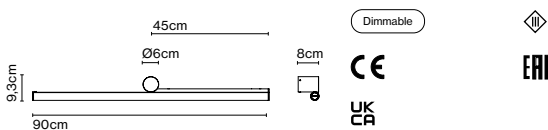

Ambrosia A 90 right NEW

Code	Finish	CCT
A704-018-15-22K	● Matt Gold	22K
A704-018-15-27K	● Matt Gold	27K
A704-018-15-30K	● Matt Gold	30K
A704-018-16-22K	● Black	22K
A704-018-16-27K	● Black	27K
A704-018-16-30K	● Black	30K

Materials
Structure: Aluminium
Diffuser: Methacrylate
Canopy: Aluminium / Steel

Dimmable: Yes
Integrated dimmer: No
Dimming protocols: It depends on the purchased power supply.

Product type: Wall
Light source Ambrosia 22K: LED SMD 24Vdc 14,4W 2200K CRI90 1587lm
Luminaire Ambrosia 22K: (Power supply not included)

Light source Ambrosia 27K: LED SMD 24Vdc 14,4W 2700K CRI90 1521lm
Luminaire Ambrosia 27K: (Power supply not included)

Light source Ambrosia 30K: LED SMD 24Vdc 14,4W 3000K CRI90 1692lm
Luminaire Ambrosia 30K: (Power supply not included)

Product notes: 24V remote power supply to be ordered separately.
LED included