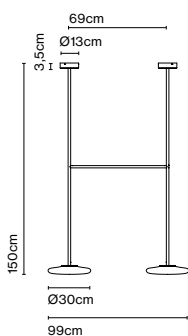

Ihana x2 150

Code	Finish	Dimming	CCT
A709-009-39-27K	● Opal	Triac	27K
A709-010-39-18/30K	● Opal	Triac	DTW 18K-30K

Materials
Structure: Steel
Shade: Opal blown glass

Dimmable: Yes
Integrated dimmer: No
Dimming protocols: Phase cut (Triac)
Dim to warm from 1800K to 3000K. (Triac)
DALI, Casambi

Product type: Pendant / Ceiling
Light source: LED SMD 700mA 16,4W 2700K CRI90 1826lm
Luminaire: 220 - 240 VAC TRIAC 19,78W 994lm
Light source DTW: LED COB 350mA 12W 1800-3000K CRI90 1272lm
Luminaire DTW: 220 - 240 VAC TRIAC 15,2W
Weight: Net 5,1 kg – Gross 8,2 kg
Package: (2x) 21 x 42 x 42 cm – 3 kg Vol – 0,04 m³
18 x 18 x 167 cm – 5,2 kg Vol – 0,05 m³
LED included

Dimmable

UK
CA

CE

ERC

Wire installation: Hardwired
Canopy color: Black