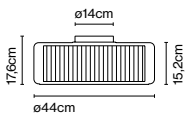

Mercer C

Code   Finish
A89-060   ● Natural cotton ribbon
A89-077   ● Pearl white

Materials
Shade: Textile
Structure: Blown glass

Product type: Wall
Light source: 2x E27 LED Standard 8W
Weight: Net 4,5 kg – Gross 6 kg
Package: 58 x 58 x 36 cm – 6 kg Vol – 0,1 m³

Wire installation: Hardwired