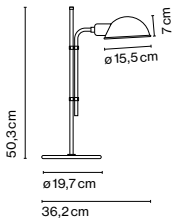

Funiculí S

Code	Finish
A641-020	● Moss grey (RAL 7003)
A641-021	● Off-white (RAL 9001)
A641-022	● Black (RAL 9005)
A641-449	● Green (RAL 110 40 30)
A641-450	● Terracotta (RAL 050 40 50)
A641-451	● Mustard (RAL 075 60 70)

Materials
Base: Iron wapped with black rubber
Stem: Iron
Shade: Aluminium

Product type: Table
Light source: E14 LED 5W
Weight: Net 1,8 kg – Gross 3 kg
Package: 47 x 34 x 11 cm – 3 kg Vol – 0,017 m³

CE

ERC