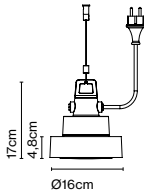

Plaff-on! S16 IP65 NEW

Code   Finish
A628-072-31-27K   ● Rust Brown
A628-072-39-27K   ● Black-White

Materials   Dimmable: Yes
Structure: Aluminium   Integrated dimmer: No
Shade: Opal blown glass   Dimming protocols: Phase cut (Triac)

Product type: Pendant
Light source: LED COB 230 VAC 8W 2700K CRI90 571lm
Luminaire: 230 VAC TRIAC 8,47W 225lm
Weight: Net 1,3 kg – Gross 1,9 kg
Package: 22 x 22 x 25 cm – 1,9 kg Vol – 0,01 m³
LED included

Dimmable

CE

IP65

ERC

UK
CA