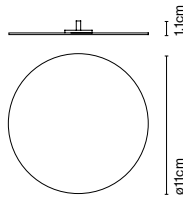

Disk accessory + magnet

Code	Finish
A691-097	● Black

Materials
Structure: Metal counterweight

Product type: Accessory
Weight: Net 0,5 kg – Gross 0,6 kg
Package: 16 x 14 x 9 cm - 0,6 kg – VOL - 0,002 m³