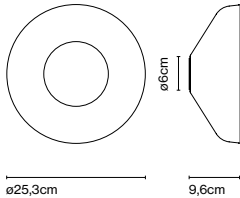

Aura Plus

Code	Finish
A676-015	○ Translucent
A676-016	● Opal
A676-017	● Transparent smoked
A676-018	● Copper

Materials	Dimmable: Yes
Shade: Blown Glass	Integrated dimmer: No
Structure: Polycarbonate	Dimming protocols: Phase cut (Triac)
Dissipater: Aluminium	

Product type: Wall / Ceiling
Light source: LED SMD 230 VAC 10W 2700K CRI90 1150lm
Luminaire: 230 VAC Triac 10W 524lm
Weight: Net 0,89 kg – Gross 1,4 kg
Package: 33 x 22 x 21 cm - 1,4 kg – VOL - 0,015 m³
LED included

Dimmable

CE

ERC

UK
CA