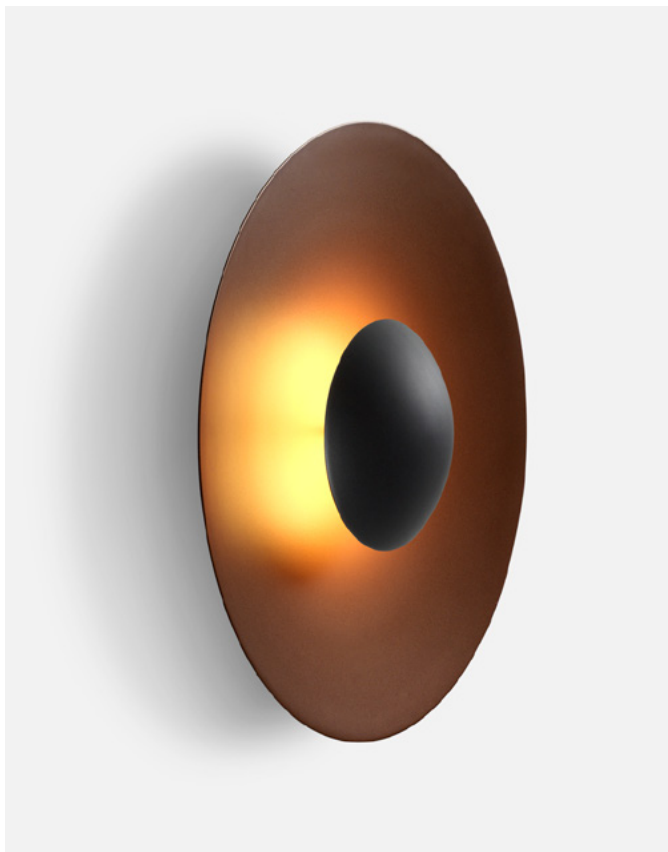

Dimmable

CE

IP65

ERC

UK
CA

Canopy color: Black

Ginger 60C IP65

Code A662-553-31
A662-553-39