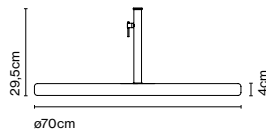

70 base + stem

Code A683-044
Finish ● Concrete and black (RAL 9005)

Materials
Base: Concrete
Stem: Stainless steel

Product type: Accessory
Weight: Net 36,8 kg – Gross 51,7 kg
Package: 75 x 75 x 19 cm - 49,5 kg – VOL -0,106 m³
31 x 18 x 17 cm - 2,2 kg – VOL -0,009 m³
Product notes: Base only compatible with Jaima P307