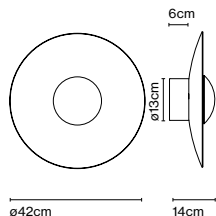

Ginger 42C IP65

Code A662-552-31
A662-552-39

Finish
● Rust Brown
▲ Black - White (RAL 9005-9010)

Materials
Diffuser: Aluminium
Dissipater: Aluminium

Dimmable: Yes
Integrated dimmer: No
Dimming protocols: Phase cut (Triac)

Product type: Wall / Ceiling
Light source: LED SMD 700mA 16,28W 2700K CRI90 1873lm
Luminaire: 180 - 295 VAC TRIAC 19,71W 698lm - Black-White
180 - 295 VAC TRIAC 19,71W 186lm - Rust brown
Weight: Net 1,8 kg – Gross 3,5 kg
Package: 57 x 53 x 17 cm – 3,5 kg Vol – 0,051 m³
Product notes: DALI and Casambi upon request
LED included

Dimmable

CE

IP65

ERC

UK
CA

Canopy color: Black