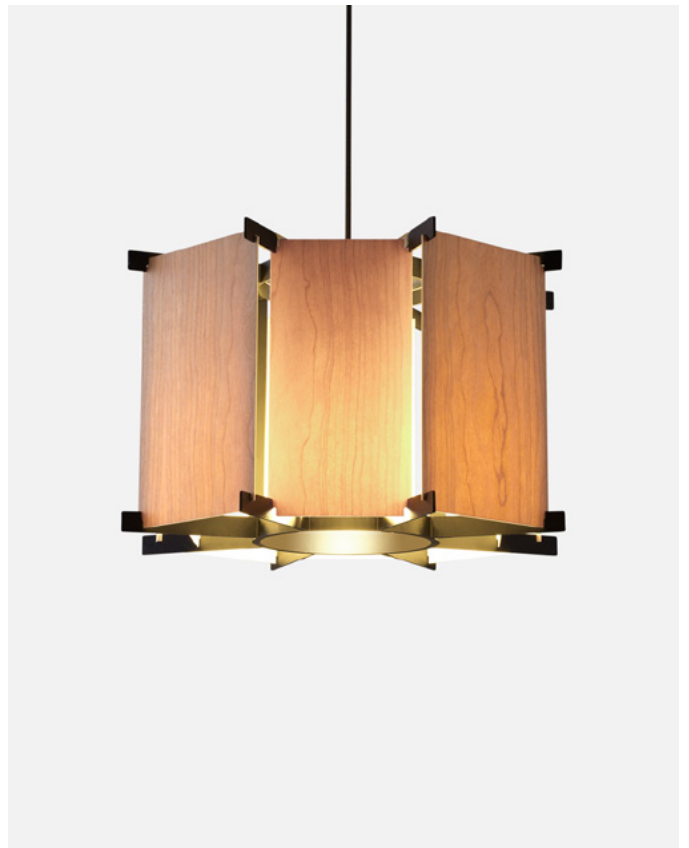

Product type: Pendant

Light source: E27 LED STANDARD 8W 2700K
Weight: Net 1,9 kg – Gross 2,3 kg
Package: 45 x 48 x 9 cm – 2,3 kg Vol – 0,02 m³

Cable length: 2 m
Wire installation: Hardwired
Color cord: Black
Canopy color: Black