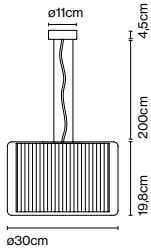

Mercer 30

Code A89-029
A89-074

Finish
● Natural cotton ribbon
● Pearl white

Materials
Shade: Textile
Structure: Blown glass

Product type: Pendant
Light source: E27 LED Standard 8W
Weight: Net 2,8 kg – Gross 3,7 kg
Package: 39 x 34 x 40 cm – 3,7 kg Vol – 0,06 m³