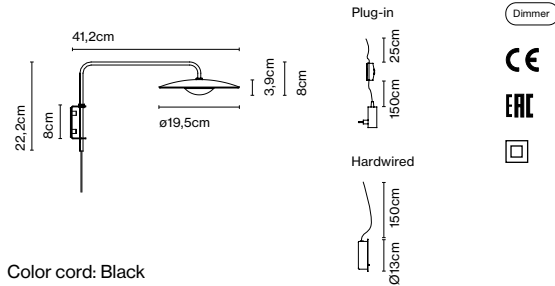

Ginger 20 A

Code	Finish	Dimmer
Plug-in		
A662-142	● Oak - White	Yes
A662-143	● Wenge - White	Yes
Hardwired		
A662-144	● Oak - White	-
A662-145	● Wenge - White	-

Materials
Diffuser: Pressed wood
Dissipater: Aluminium
Structure: Metal

Integrated dimmer: Yes (Plug-in version)
Dimmer Type: Progressive in-line dimmer from 0 to 100.

Product type: Wall
Light source: LED SMD 350mA 4,05W 2700K CRI90 463lm
Luminaire: 85 - 264 VAC 5,7W 161lm
Weight: Net 0,6 kg – Gross 1,5 kg
Package: 46 x 28 x 24 cm – 1,5 kg Vol – 0,03 m³
Product notes: Plug in: Progressive dimmer from 0 to 100.
Hardwired: Canopy with switch on/off.

LED included