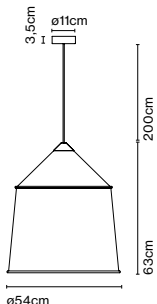

Jaima 54 IP65

Code	Finish
A683-017	● Blue
A683-018	● Beige
A683-019	● Grey

Materials
Shade: Textilene, inner part in white

Dimmable: Yes
Integrated dimmer: No
Dimming protocols: Phase cut (Triac)

Product type: Pendant
Light source: LED COB 230VAC 15W 2700K CRI90 1022lm
Luminaire: 230VAC TRIAC 15W 513lm
Weight: Net 2,2 kg – Gross 5 kg
Package: 55 x 55 x 46 cm – 5 kg Vol – 0,14 m³
LED included

Dimmable

CE

IP65

UK

CA

ERC