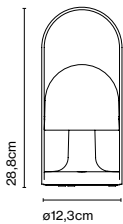

Materials: Diffuser: Opal Polycarbonate
 Body: Polycarbonate
 Handle: Plywood with natural oak varnish

Integrated dimmer: Yes
 Dimmer Type: 3 positions dimmer

Product type: Table / Portable
 Light source: LED SMD 1A 3,5W 2700K CRI90 216lm
 Luminaire: in 5 Vdc 1,5A 135lm
 Weight: Net 0,7 kg – Gross 1,8 kg
 Package: 35 x 24 x 36 cm – 1,8 kg Vol – 0,03 m³ (1u)
 51 x 35 x 36 cm – 8 kg Vol – 0,064 m³ (6u)
 Product notes: Multiple order of 6 units. Power outlet not included.
 Charging cable included (USB to USB-C). Power adapter not included.
 LED included