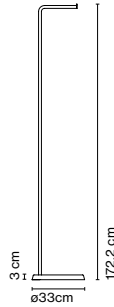

Floor accessory

Code A654-009
Finish ● Grey (RAL 7039)

Materials
Structure: Metallic structure with stainless anti-oxidant cataphoresis treatment

Product type: Accessory
Weight: Net 6,7 kg – Gross 7,8 kg
Package: 25 x 5 x 179 cm - 2,1 kg – VOL - 0,022 m³
38 x 38 x 5 cm - 5,7 kg – VOL - 0,006 m³