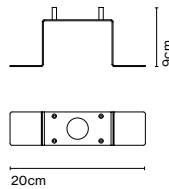

Product type: Accessory
Weight: Net 0,26 kg – Gross 0,32 kg
Package: 9 x 10 x 21 cm - 0,32 kg – VOL - 0,002 m³

Ledtube, Daniel López

Its ergonomic design beckons you to move it in any direction, up to 360°, and its use is very intuitive. When opened, it turns on automatically; when closed, it turns off and hides away in the wall, like camouflage. It's so versatile it can be installed