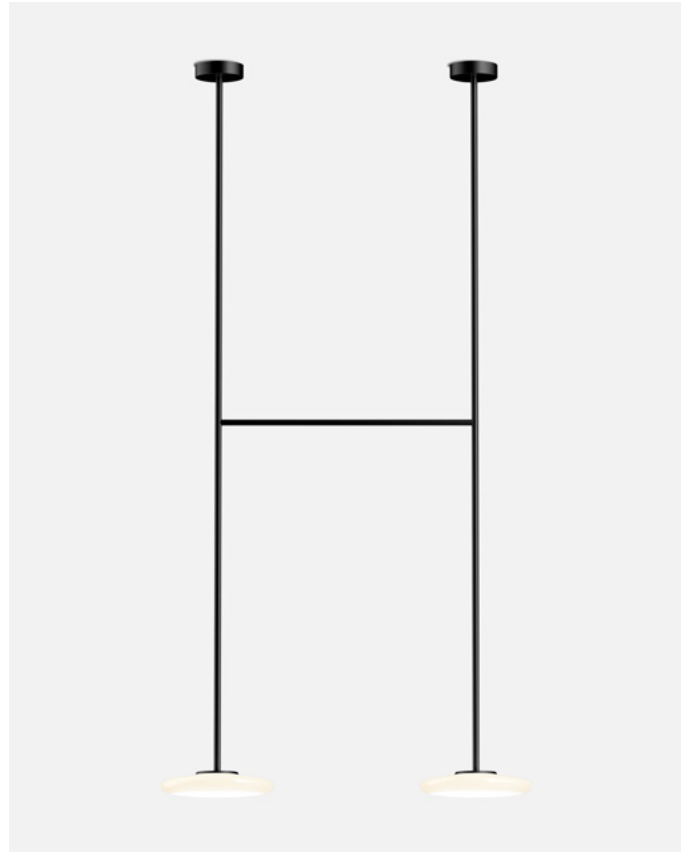

Ihana x2 200

Code	Finish	Dimming	CCT
A709-007-39-27K	● Opal	Triac	27K
A709-008-39-18/30K	● Opal	Triac	DTW 18K-30K

Materials	Dimmable: Yes
Structure: Steel	Integrated dimmer: No
Shade: Opal blown glass	Dimming protocols: Phase cut (Triac)
	Dim to warm from 1800K to 3000K. (Triac)
	DALI, Casambi

Product type: Pendant / Ceiling
Light source: LED SMD 700mA 16,4W 2700K CRI90 1826lm
Luminaire: 220 - 240 VAC TRIAC 19,78W 994lm
Light source DTW: LED COB 350mA 12W 1800-3000K CRI90 1272lm
Luminaire DTW: 220 - 240 VAC TRIAC 15,2W
Weight: Net 6,7 kg – Gross 9,7 kg
Package: (2x) 21 x 42 x 42 cm – 3 kg Vol – 0,04 m³
18 x 18 x 225 cm – 6,7 kg Vol – 0,07 m³

LED included

Dimmable

Wire installation: Hardwired
Canopy color: Black

Product notes: Casambi available upon request. Price 1503 €
DALI upon request

Ihana x3 80

Code	Finish	Dimming	CCT
A709-056-39-27K	● Opal	Triac	27K
A709-013-39-18/30K	● Opal	Triac	DTW 18K-30K

Materials	Dimmable: Yes
Structure: Steel	Integrated dimmer: No
Shade: Opal blown glass	Dimming protocols: Phase cut (Triac)
	Dim to warm from 1800K to 3000K. (Triac)
	DALI, Casambi

Product type: Pendant / Ceiling
Light source: LED SMD 700mA 24,6W 2700K CRI90 2739lm
Luminaire: 220 - 240 VAC TRIAC 29,67W 1491lm
Light source DTW: LED COB 350mA 18W 1800-3000K CRI90 1908lm
Luminaire DTW: 220 - 240 VAC TRIAC 22,8W
Weight: Net 6,8 kg – Gross 9,5 kg
Package: (3x) 21 x 42 x 42 cm – 3 kg Vol – 0,04 m³
24 x 14 x 114 cm – 3,7 kg Vol – 0,04 m³
24 x 14 x 114 cm – 2,8 kg Vol – 0,04 m³

LED included

Dimmable

Wire installation: Hardwired
Canopy color: Black

Product notes: Casambi available upon request. Price 1940 €
DALI upon request