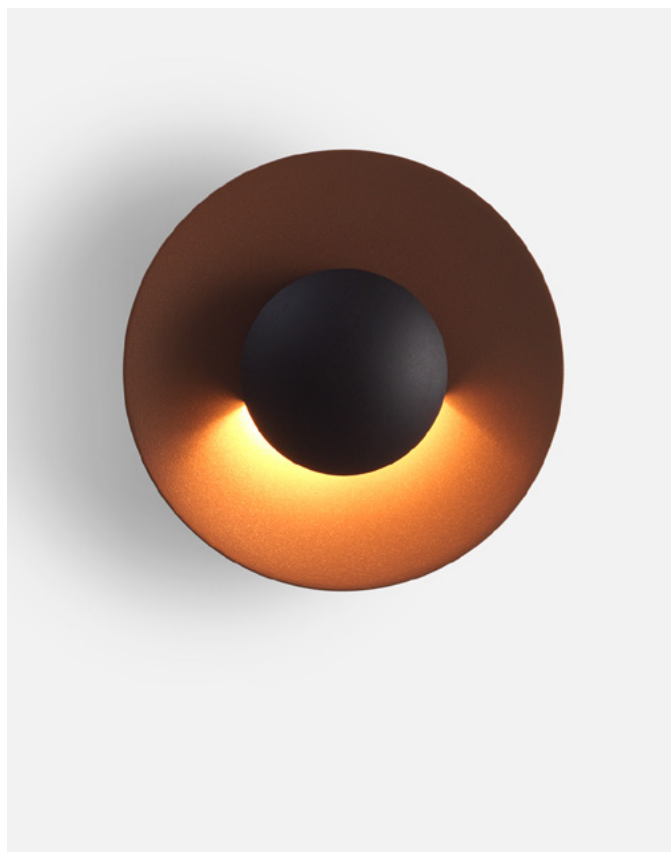

Ginger 15C IP65

Code A662-549-31
A662-549-39

Finish ● Rust Brown
● Black - White (RAL 9005-9010)

Materials
Diffuser: Aluminium
Dissipater: Aluminium
Structure: Stainless steel

Dimmable: Yes
Integrated dimmer: No
Dimming protocols: It depends on the purchased power supply.
Phase cut (Triac)
DALI

Product type: Wall / Ceiling
Light source: LED SMD 24Vdc 5W 2700K CRI90 495lm
Luminaire: (Power supply not included) 67lm - Black-White
(Power supply not included) 27lm - Rust brown
Weight: Net 0,4 kg – Gross 0,5 kg
Package: 24 x 21 x 10 cm – 0,5 kg Vol – 0,01 m³
Product notes: 24V remote power supply to be ordered separately.
LED included

Dimmable

CE

EAC

UK CA

IP65

Power supplies on page 103

Canopy color: Black
Wire installation: Hardwired