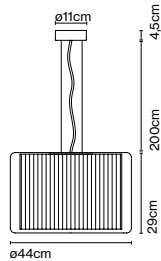

Mercer 44

Code A89-012
A89-075

Finish
● Natural cotton ribbon
● Pearl white

Materials
Shade: Textile
Structure: Blown glass

Product type: Pendant
Light source: 2x E27 LED Standard 8W
Weight: Net 7,8 kg – Gross 10 kg
Package: 56 x 56 x 48 cm – 10 kg Vol – 0,15 m³