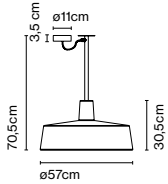

Soho C Fixed Stem LED

Code	Finish
A631-163	● White
A631-164	● Stone grey
A631-165	● Black

Materials
Shade: Rotary moulded polyethylene
Diffuser: Methacrylate opal
Structure: Metal with stainless anti-oxidant cataphoresis

Dimmable: Yes
Integrated dimmer: No
Dimming protocols: Phase cut (Triac)

Product type: Ceiling
Light source: LED SMD 700mA 28,7W 2700K CRI80 3446lm
Luminaire: 180 - 295 VAC TRIAC 32,89W 2086lm
Weight: Net 7,6 kg – Gross 9,2 kg
Package: 60 x 60 x 35 cm – 9,2 kg Vol – 0,13 m³
Product notes: 3000K available upon request
LED included

Dimmable

CE

IP44

ERC

UK

Wire installation: Hardwired
Canopy color: Black