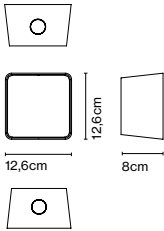

Lab 2 2020

Code A646-091   Finish ● Graphite grey (RAL 7024)

Materials   Dimmable: No
Structure: Injected aluminium
Lids: Metal, wood, stone-like

Product type: Wall
Light source: LED SMD 24Vdc 7,4W 2700K CRI90 378lm
Luminaire: 100 - 240 VAC 8,47W 322lm
Weight: Net 0,87 kg – Gross 1 kg
Package: 16 x 15 x 14 cm – 1 kg Vol – 0,003 m³
Product notes: Lid to be ordered separately.

CE   IP65
UK
CA
ENEC