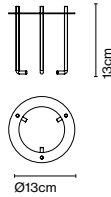

Spare parts

Code	Product	Finish	Spare part
R628-002	Plaff-on! 16 IP65	-	Glass
R628-010	Plaff-on! 33 IP54	-	Glass
R628-011	Plaff-on! 50 IP54	-	Glass