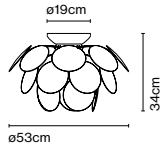

Discocó C53

Code	Finish
A620-010	● White (RAL 9003)
A620-081	● Black - Gold (RAL 9004 - Gold)

Materials
Discs: ABS
Semi-sphere: Chromed metal

Product type: Ceiling
Light source: E27 LED Globe (ø120) 14W
Weight: Net 2,2 kg – Gross 3,7 kg
Package: 86 x 27 x 22 cm - 3,7 kg – VOL - 0,05 m³

Wire installation: Hardwired