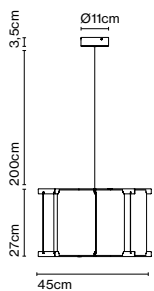

Product type: Pendant

Light source: E27 LED STANDARD 8W 2700K
Weight: Net 1,9 kg – Gross 2,3 kg
Package: 45 x 48 x 9 cm – 2,3 kg Vol – 0,02 m³

Cable length: 2 m
Wire installation: Hardwired
Color cord: Black
Canopy color: Black