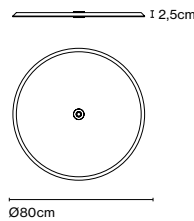

Djembé 100.38

Code	Finish	Dimming	Class
A681-473	White (RAL 1013)	Triac	II
A681-474	Grey (RAL 7022)	Triac	II
A681-475	Red (RAL 3011)	Triac	II
A681-476	Sky Blue (PANTONE 7542C)	Triac	II
A681-477	White (RAL 1013)	DALI	I
A681-478	Grey (RAL 7022)	DALI	I
A681-479	Red (RAL 3011)	DALI	I
A681-480	Sky Blue (PANTONE 7542C)	DALI	I

Materials

Shade: Bi-injected rotary moulded polyethylene (stone texture on the outer part and smooth satin white on the inner part of the fixture)
Diffuser: Aluminium

Dimmable: Yes
Integrated dimmer: No
Dimming protocols: Phase cut (Triac)
DALI
Casambi

Product type: Pendant

Light source: LED SMD 1050mA 33,8W 2700K CRI90 4037lm
Luminaire: 220 - 240 VAC TRIAC 38,36W 2519lm
220 - 240 VAC DALI 38,6W 2519lm

Weight: Net 10 kg – Gross 19 kg
Package: 115 x 115 x 51 cm – 19 kg Vol – 0,7 m³
Product notes: 3000K available upon request
LED included

Dimmable

ERC

Cable length: 2 m
Wire installation: Hardwired
Color cord: Black
Canopy color: Black

Product notes: 3000K available upon request

Casambi available upon request. Price 1804 €
Tunable White DALI available upon request. Price 1729 €
Tunable White Casambi available upon request. Price 1929 €

Accessory Djembé Sound

Code	Finish
A681-553	White

Materials

Structure: PET accessory for the sound damping of a space.

Product type: Accessory

Weight: Net 2,1 kg – Gross 2,5 kg
Package: 10 x 85 x 85 cm - 2,5 kg – VOL - 0,07 m³
Product notes: Only available for Djembé 100.38 and Djembe C100.38.