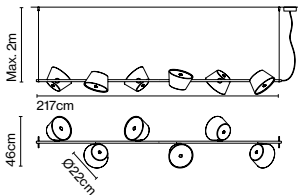

Materials
Shade: Aluminium
Diffuser: Opalescent methacrylate

Product type: Pendant
Light source: 6x E27 LED Standard 8W
Weight: Net 3 kg – Gross 6,4 kg
Package: 225 x 18 x 18 cm – 5,7 kg Vol – 0,072 m³
(6x) 24 x 24 x 17 cm – 0,7 kg Vol – 0,009 m³