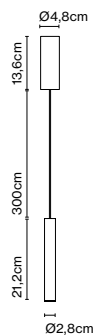

Milana

Code
A699-001
A699-002

Finish
● Off-white (RAL 1013)
● Black (RAL 9005)

Materials
Shade: Aluminium
Diffuser: Polycarbonate

Dimmable: Yes
Integrated dimmer: No
Dimming protocols: Phase cut (Triac)

Product type: Pendant
Light source: LED SMD 700mA 8,6W 2700K CRI90 372lm
Luminaire: 220 - 240 VAC TRIAC 8,72W 340lm
Weight: Net 0,52 kg – Gross 0,7 kg
Package: 22,5 x 7 x 4 cm – 0,3 kg Vol – 0,0006 m³
20 x 12 x 8 cm – 0,4 kg Vol – 0,0006 m³
Product notes: DALI upon request

Dimmable

CE

ERL

UK
CR