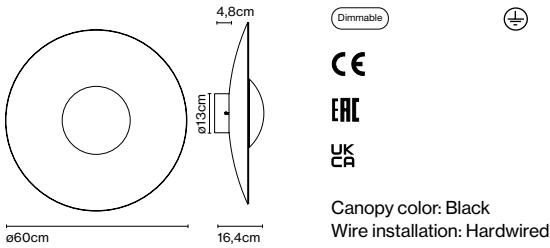

Ginger 60C

Code	Finish
A662-154	● Oak - White
A662-155	● Wenge - White
A662-156	● Oak - Oak
A662-157	● Wenge - Wenge
A662-386	● Brushed brass - Brushed brass
A662-387	● Black - White
A662-572-36-27K	● Mauve (RAL 010 70 10)
A662-572-37-27K	● Sand (RAL 050 85 10)
A662-572-38-27K	● Stone Grey (RAL 000 65 00)

Materials	Dimmable: Yes
Diffuser: Pressed wood or brushed aluminium	Integrated dimmer: No
Dissipater: Aluminium	Dimming protocols: Phase cut (Triac)
Canopy: Metal	Casambi

Product type: Wall / Ceiling
Light source: LED SMD 700mA 22,4W 2700K CRI90 2933lm
Luminaire: 180 - 295 VAC TRIAC 26,09W 1165lm
Weight: Net 3,3 kg – Gross 6,3 kg
Package: 67 x 67 x 24 cm – 6,3 kg Vol – 0,1 m³
LED included

Product notes: Casambi available upon request, upcharge of 190 €¹
¹ Triac version price