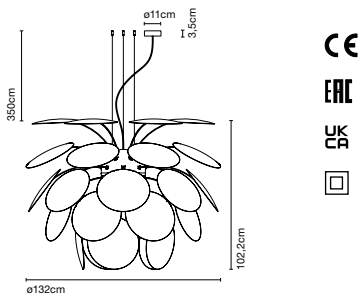

Discocó 132

Code	Finish
A620-012	● White (RAL 9003)
A620-118	● Matte Grey (RAL 7037)
A620-117	● Matte Beige (RAL 1001)
A620-049	● Black - Gold (RAL 9004 - Gold)

Materials
Discs: ABS
Sphere: Chromed metal
Canopy: Metal

Product type: Pendant
Light source: 6x E27 LED Globe (ø120) 14W
Weight: Net 18,5 kg – Gross 24 kg
Package: 121 x 41 x 41 cm - 14 kg – VOL - 0,2 m³
45 x 42 x 42 cm - 10 kg – VOL - 0,08 m³

Cable length: 3,5 m
Wire installation: Hardwired
Color cord: White
Canopy color: White