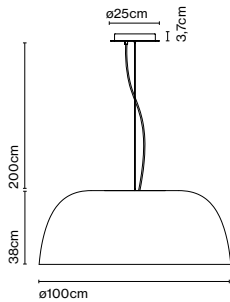

Djembé 100.38

Code	Finish	Dimming	Class
A681-473	White (RAL 1013)	Triac	II
A681-474	Grey (RAL 7022)	Triac	II
A681-475	Red (RAL 3011)	Triac	II
A681-476	Sky Blue (PANTONE 7542C)	Triac	II
A681-477	White (RAL 1013)	DALI	I
A681-478	Grey (RAL 7022)	DALI	I
A681-479	Red (RAL 3011)	DALI	I
A681-480	Sky Blue (PANTONE 7542C)	DALI	I

Materials

Shade: Bi-injected rotary moulded polyethylene (stone texture on the outer part and smooth satin white on the inner part of the fixture)
Diffuser: Aluminium

Dimmable: Yes
Integrated dimmer: No
Dimming protocols: Phase cut (Triac)
DALI
Casambi

Product type: Pendant

Light source: LED SMD 1050mA 33,8W 2700K CRI90 4037lm
Luminaire: 220 - 240 VAC TRIAC 38,36W 2519lm
220 - 240 VAC DALI 38,6W 2519lm

Weight: Net 10 kg – Gross 19 kg
Package: 115 x 115 x 51 cm – 19 kg Vol – 0,7 m³
Product notes: 3000K available upon request
LED included

Dimmable

ERC

Cable length: 2 m
Wire installation: Hardwired
Color cord: Black
Canopy color: Black

Product notes: 3000K available upon request

Casambi available upon request. Price 1804 €
Tunable White DALI available upon request. Price 1729 €
Tunable White Casambi available upon request. Price 1929 €

Accessory Djembé Sound

Code	Finish
A681-553	White

Materials

Structure: PET accessory for the sound damping of a space.

Product type: Accessory

Weight: Net 2,1 kg – Gross 2,5 kg
Package: 10 x 85 x 85 cm - 2,5 kg – VOL - 0,07 m³
Product notes: Only available for Djembé 100.38 and Djembe C100.38.