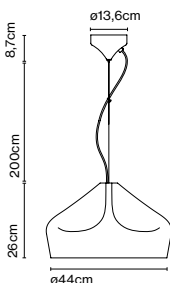

Product type: Pendant

Light source: E27 LED Standard 8W
Weight: Net 4,6 kg – Gross 6 kg
Package: 57 x 57 x 36 cm – 6 kg Vol – 0,1 m³