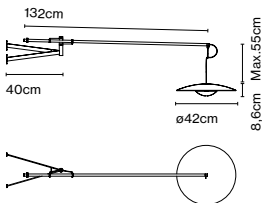

Ginger A XL 42

Code	Finish	Dimmer
Plug-in		
A662-076	● Oak - White	Progressive
A662-077	● Wenge - White	Progressive
Hardwired		
A662-079	● Oak - White	Triac
A662-080	● Wenge - White	Triac
RSC (Recessed canopy)		
A662-132	● Oak - White	Triac
A662-133	● Wenge - White	Triac

Materials
Diffuser: Pressed wood
Dissipater: Aluminium
Structure: Metal
Arm: Carbon fiber

Integrated dimmer: Yes (Plug-in version)
Dimmer Type: Foot-operated progressive in-line dimmer
Dimming protocols: Phase cut (Triac)

Product type: Wall
Light source: LED SMD 700mA 16,28W 2700K CRI90 1873lm
Luminaire: 85 - 264 VAC 11W 698lm
Weight: Net 3,4 kg – Gross 5,7 kg
Package: 60 x 60 x 22 cm – 5 kg Vol – 0,079 m³
138 x 5 x 5 cm – 0,7 kg Vol – 0,003 m³

LED included