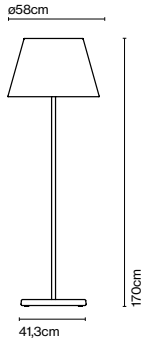

TXL 2019 170

Code   Finish
A605-062   ● Beige
A605-063   ● Grey

Materials
Base: Concrete
Stem: Stainless steel
Diffuser: White acid etched glass
Shade: Textilene with the inner part always in white

Product type: Floor
Light source: 3x E14 LED 5W
Weight: Net 21,2 kg – Gross 23,2 kg
Package: 27 x 28 x 38 cm – 2 kg Vol – 0,02 m³
60 x 60 x 45 cm – 3,6 kg Vol – 0,16 m³
180 x 10 x 10 cm – 3,10 kg Vol – 0,018 m³
58 x 58 x 15 cm – 14,5 kg Vol – 0,05 m³

CE
ENEC

IP65