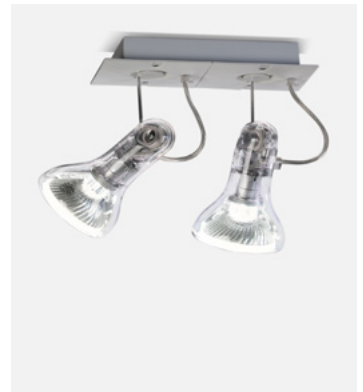

Base Atlas 2

Code A34-026   Finish
○ White

Materials
Structure: White Polyamide

Product type: Accessory
Weight: Net 0,45 kg – Gross 0,66 kg
Package: 50 x 17 x 7 cm - 0,66 kg – VOL - 0,006 m³

Canopy color: White

CE

ERC

UK
CA