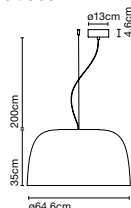

Djembé 65.35

Code	Finish	Dimming	Class
A681-268	White (RAL 1013)	Triac	II
A681-269	Grey (RAL 7022)	Triac	II
A681-270	Red (RAL 3011)	Triac	II
A681-271	Sky Blue (PANTONE 7542C)	Triac	II
A681-272	White (RAL 1013)	DALI	I
A681-273	Grey (RAL 7022)	DALI	I
A681-274	Red (RAL 3011)	DALI	I
A681-275	Sky Blue (PANTONE 7542C)	DALI	I

Materials

Shade: Bi-injected rotary moulded polyethylene (stone texture on the outer part and smooth satin white on the inner part of the fixture)

Diffuser: Aluminium

Dimmable: Yes

Integrated dimmer: No

Dimming protocols: Phase cut (Triac)
DALI
Casambi

Product type: Pendant

Light source: LED SMD 700mA 22,4W 2700K CRI90 2933lm

Luminaire: 180 - 295 VAC TRIAC 26,09W 1845lm
220 - 240 VAC DALI 26,37W 1845lm

Weight: Net 6,1 kg – Gross 8,5 kg

Package: 65 x 65 x 42 cm – 8,5 kg Vol – 0,18 m³

LED included