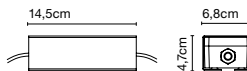

Dimmer Casambi IP65

Code A712-001
Finish ● Black

Materials
Case: ABS
Trim: Aluminium

Product type: Accessory
85 - 240 VAC max. 50W
Weight: Net 2 kg – Gross 3 kg
Package: 20 x 12 x 8 cm - 3 kg – VOL - 0,002 m³
Product notes: Bluetooth smart wireless trailing edge dimmer that adjusts light intensity or switches the lamp ON/OFF. Available in Android or iOS with the app Casambi.

CE
EAC
UK
IP65