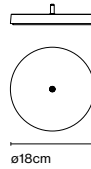

Base

Code A642-003
Finish ● Black (RAL 9005)

Materials
Base: Metal with a polycarbonate cover

Product type: Accessory
Weight: Net 3,9 kg – Gross 4 kg
Package: 24 x 24 x 12 cm - 4 kg – VOL - 0,007 m³