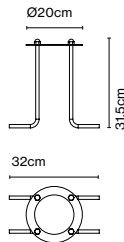

Wire installation: Hardwired

Ground fixation plate

Code A662-733 Finish
● Stainless steel

Materials
Structure: Stainless steel 316 L

Product type: Accessory

Weight: Net 1,6 kg – Gross 2,4 kg

Package: 35 x 24 x 24 cm - 2,4 kg – VOL - 0,02 m³