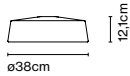

Soho C 38 LED

Code	Finish	Dimming
A631-210	● White	Triac
A631-211	● Stone grey	Triac
A631-212	● Black	Triac
A631-213	● Sand	Triac
A631-214	● Sky blue	Triac
A631-215	● White	DALI
A631-216	● Stone grey	DALI
A631-217	● Black	DALI
A631-218	● Sand	DALI
A631-219	● Sky blue	DALI

Materials
Shade: Rotary moulded polyethylene
Diffuser: Methacrylate opal

Dimmable: Yes
Integrated dimmer: No
Dimming protocols: Phase cut (Triac)
DALI

Product type: Ceiling
Light source: LED SMD 700mA 13,35W 2700K CRI80 1848lm
Luminaire: 220 - 240 VAC TRIAC 15,94W 1051lm
220 - 240 VAC DALI 16,23W 1051lm
Weight: Net 2,3 kg – Gross 3,1 kg
Package: 44 x 44 x 15 cm – 3,1 kg Vol – 0,03 m³
LED included