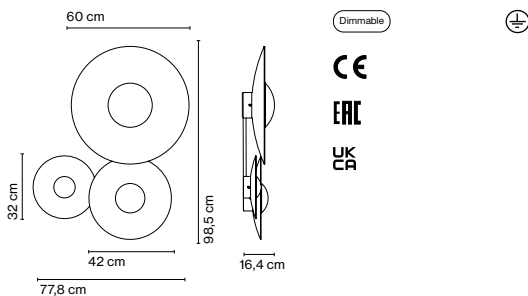

Product type: Wall / Ceiling
Light source: LED SMD 700mA 47W 2700K CRI90 5719lm
Luminaire: 180 - 295 VAC TRIAC 55,2W 2213lm
Weight: Net 11,8 kg – Gross 13,5 kg
Package: 57 x 53 x 17 cm – 3 kg Vol – 0,051 m³
          57 x 53 x 17 cm – 3,5 kg Vol – 0,051 m³
          67 x 67 x 22 cm – 5 kg Vol – 0,098 m³
          63 x 62 x 7 cm – 3 kg Vol – 0,027 m³
Product notes: Accessory to combine Ginger models 32 C, 42 C, and 60 C for a single junction box.