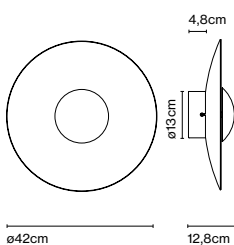

Materials
 Diffuser: Pressed wood or brushed aluminium
 Dissipater: Aluminium
 Canopy: Metal

Dimmable: Yes
 Integrated dimmer: No
 Dimming protocols: Phase cut (Triac)
 Casambi

Product type: Wall / Ceiling
 Light source: LED SMD 700mA 16,28W 2700K CRI90 1873lm
 Luminaire: 180 - 295 VAC TRIAC 19,71W 698lm
 Weight: Net 1,9 kg – Gross 3,5 kg
 Package: 57 x 53 x 17 cm – 3,5 kg Vol – 0,051 m³
 LED included