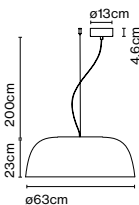

Materials

Shade: Bi-injected rotary moulded polyethylene (stone texture on the outer part and smooth satin white on the inner part of the fixture)

Diffuser: Aluminium

Dimmable: Yes

Integrated dimmer: No

Dimming protocols: Phase cut (Triac)

DALI

Casambi

Product type: Pendant

Light source: LED SMD 700mA 22,4W 2700K CRI90 2933lm

Luminaire: 180 - 295 VAC TRIAC 26,09W 1843lm

220 - 240 VAC DALI 26,37W 1843lm

Weight: Net 5,3 kg – Gross 7,4 kg

Package: 65 x 65 x 28 cm – 7,4 kg Vol – 0,12 m³

LED included

Dimmable

ERC

Cable length: 2 m

Wire installation: Hardwired

Color cord: Black

Canopy color: Black