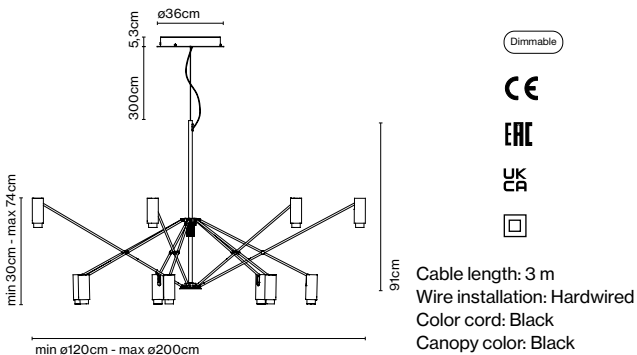

LED included

Product notes: Casambi available upon request. Price 3700 €

From light to shadow with a single gesture. Theia has two faces: to discover them, simply swivel the fixture around its central axis. It can be pointed towards you for use