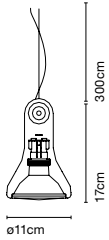

Atlas Susp.

Code A34-012   Finish
○ Translucent

Materials
Shade: Polycarbonate
Canopy: White Polyamide

Product type: Pendant
Light source: E27 LED PAR30 10W 40° 3000K
Weight: Net 0,25 kg – Gross 0,67 kg
Package: 18 x 21 x 24 cm - 0,67 kg – VOL - 0,008 m³
Product notes: Atlas has been designed to specifically accommodate the PAR30 bulb (BOM-270) so that the bulb does not protrude from the diffuser.