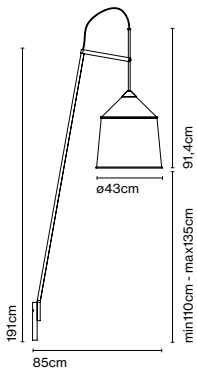

Jaima P207 + Shade 43

Code A683-027   Finish ● Black (RAL 9005)
Structure

Shade 43
A683-028   ● Blue
A683-029   ● Beige
A683-030   ● Grey

Materials
Shade: Textilene, inner part in white
Structure: Stainless steel
Extensible stem: Carbon fiber
Dimmable: Yes
Integrated dimmer: No
Dimmer Casambi IP65 (optional)

Product type: Floor
Light source: LED COB 230 VAC 15W 2700K CRI90 1022lm
Luminaire: 230VAC TRIAC 15W 528lm
Weight: Net 4,1 kg – Gross 10,3 kg
Package: 216 x 48 x 23 cm – 7,8 kg Vol – 0,24 m³
45 x 45 x 39 cm – 2,5 kg Vol – 0,08 m³
LED included

CE
EAC
IP65
⊕