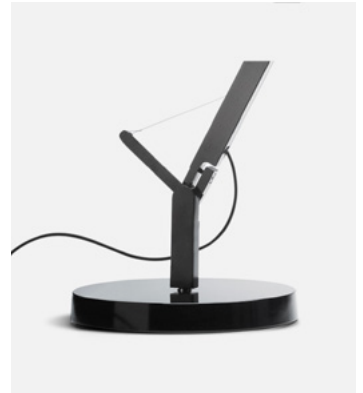

Base

Code A642-003
Finish ● Black (RAL 9005)

Materials
Base: Metal with a polycarbonate cover

Product type: Accessory
Weight: Net 3,9 kg – Gross 4 kg
Package: 24 x 24 x 12 cm - 4 kg – VOL - 0,007 m³