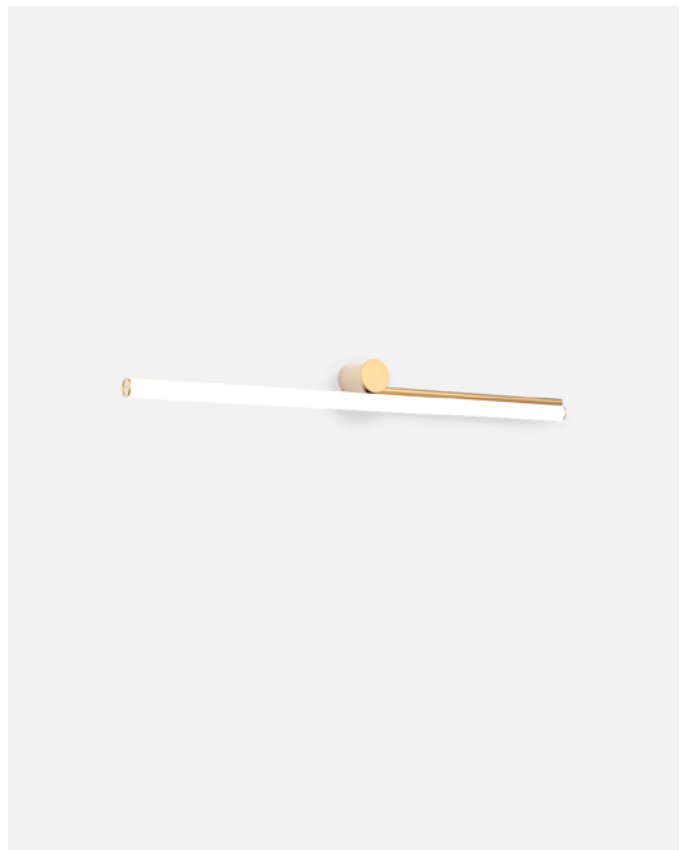

Ambrosia A 90 right NEW

Code	Finish	CCT
A704-018-15-22K	● Matt Gold	22K
A704-018-15-27K	● Matt Gold	27K
A704-018-15-30K	● Matt Gold	30K
A704-018-16-22K	● Black	22K
A704-018-16-27K	● Black	27K
A704-018-16-30K	● Black	30K

Materials
Structure: Aluminium
Diffuser: Methacrylate
Canopy: Aluminium / Steel

Dimmable: Yes
Integrated dimmer: No
Dimming protocols: It depends on the purchased power supply.

Product type: Wall
Light source Ambrosia 22K: LED SMD 24Vdc 14,4W 2200K CRI90 1587lm
Luminaire Ambrosia 22K: (Power supply not included)

Light source Ambrosia 27K: LED SMD 24Vdc 14,4W 2700K CRI90 1521lm
Luminaire Ambrosia 27K: (Power supply not included)

Light source Ambrosia 30K: LED SMD 24Vdc 14,4W 3000K CRI90 1692lm
Luminaire Ambrosia 30K: (Power supply not included)

Product notes: 24V remote power supply to be ordered separately.
LED included