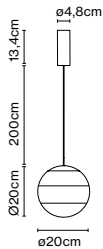

Dipping Light 20

Code	Finish
A691-260	White
A691-261	Blue
A691-262	Green
A691-263	Amber
A691-264	Pink

Materials
Diffuser: Brilliant white blown glass globe with layered paint
Cover: Polycarbonate
Canopy: Metal

Dimmable: Yes
Integrated dimmer: No
Dimming protocols: Phase cut (Triac)
Casambi
DALI

Product type: Pendant
Light source: LED SMD 350mA 4,05W 2700K CRI90 463lm
Luminaire: 220 - 240 VAC TRIAC 5,72W 231lm
Weight: Net 1,3 kg – Gross 1,9 kg
Package: 33 x 26 x 26 cm – 1,9 kg Vol – 0,02 m³
LED included

Dimmable

CE

EAC

UK
CA