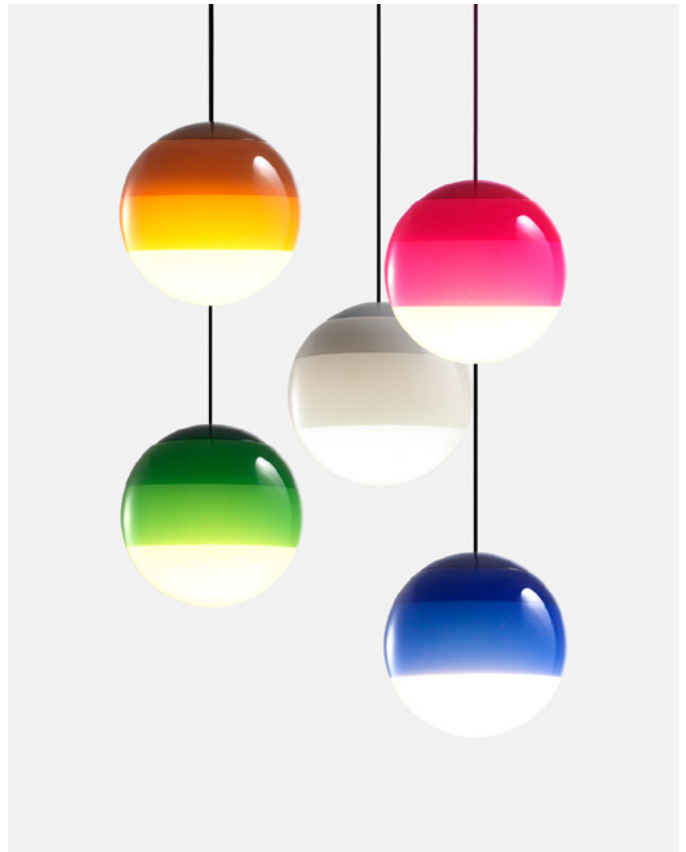

Dipping Light 13

Code	Finish
A691-240	White
A691-241	Blue
A691-242	Green
A691-243	Amber
A691-244	Pink

Materials

Diffuser: Brilliant white blown glass globe with layered paint
Cover: Polycarbonate
Canopy: Metal

Dimmable: Yes

Integrated dimmer: No

Dimming protocols: Phase cut (Triac)
Casambi
DALI

Product type: Pendant

Light source: LED SMD 350mA 4,05W 2700K CRI90 463lm

Luminaire: 220 - 240 VAC TRIAC 5,72W 203lm

Weight: Net 0,8 kg – Gross 1,3 kg

Package: 21 x 22 x 23 cm – 1,3 kg Vol – 0,01 m³

LED included

Dimmable

CE

ERC

UK
CA

Cable length: 2 m

Wire installation: Hardwired

Color cord: Black

Canopy color: Black - Entry points: 1

Product notes: Casambi available upon request. Price: 499 €

DALI available upon request. Price: 379 €