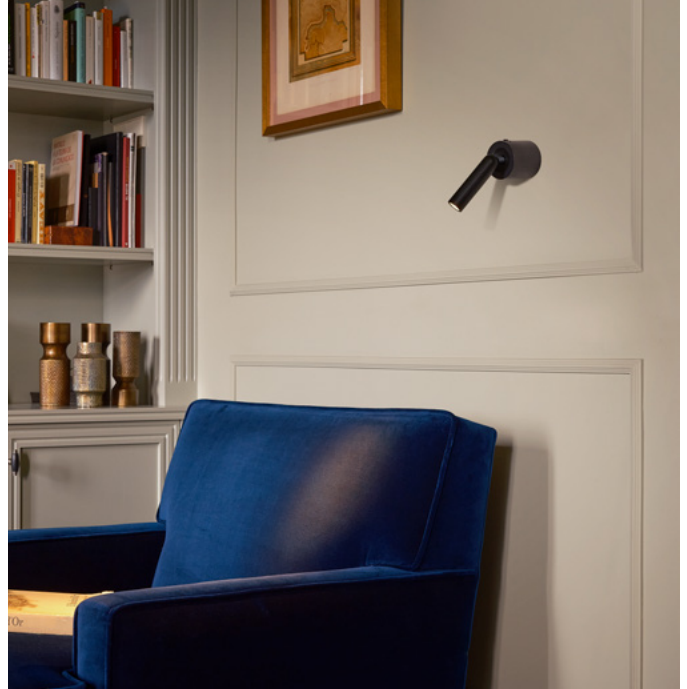

Ledtube, Daniel López

Its ergonomic design beckons you to move it in any direction, up to 360°, and its use is very intuitive. When opened, it turns on automatically; when closed, it turns off and hides away in the wall, like camouflage. It's so versatile it can be installed

vertically or horizontally, adapting to the needs of your space. Also Ledtube features a honeycomb grill that traps peripheral light in all directions, avoiding glare.