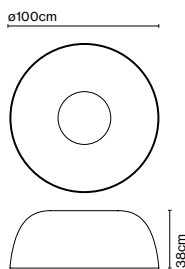

Djembé C 100.38

Code	Finish	Dimming	Class
A681-481	White (RAL 1013)	Triac	II
A681-482	Grey (RAL 7022)	Triac	II
A681-483	Red (RAL 3011)	Triac	II
A681-484	Sky Blue (PANTONE 7542C)	Triac	II
A681-485	White (RAL 1013)	DALI	I
A681-486	Grey (RAL 7022)	DALI	I
A681-487	Red (RAL 3011)	DALI	I
A681-488	Sky Blue (PANTONE 7542C)	DALI	I

Materials

Shade: Bi-injected rotary moulded polyethylene (stone texture on the outer part and smooth satin white on the inner part of the fixture)
Diffuser: Aluminium

Dimmable: Yes

Integrated dimmer: No

Dimming protocols: Phase cut (Triac)
DALI
Casambi

Product type: Ceiling

Light source: LED SMD 1050mA 33,8W 2700K CRI90 4037lm

Luminaire: 220 - 240 VAC TRIAC 38,36W 2519lm
220 - 240 VAC DALI 38,6W 2519lm

Weight: Net 10 kg – Gross 19 kg

Package: 115 x 115 x 51 cm – 19 kg Vol – 0,7 m³

LED included