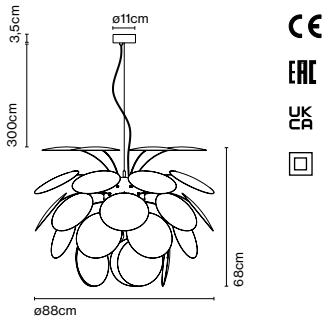

Discocó 88

Code	Finish
A620-002	● White (RAL 9003)
A620-107	● Matte Grey (RAL 7037)
A620-106	● Matte Beige (RAL 1001)
A620-048	● Black - Gold (RAL 9004 - Gold)
A620-004	● White (Susp. Wire 5m)

Materials
Discs: ABS
Sphere: Chromed metal
Canopy: Metal

Product type: Pendant
Light source: 3x E27 LED Globe (ø120) 14W
Weight: Net 6,7 kg – Gross 10,6 kg
Package: 134 x 31 x 42 cm – 10,6 kg – VOL - 0,17 m³

Cable length: 3 m
Wire installation: Hardwired
Color cord: White
Canopy color: White