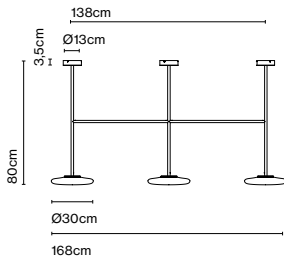

Ihana x3 80

Code	Finish	Dimming	CCT
A709-056-39-27K	● Opal	Triac	27K
A709-013-39-18/30K	● Opal	Triac	DTW 18K-30K

Materials	Dimmable: Yes
Structure: Steel	Integrated dimmer: No
Shade: Opal blown glass	Dimming protocols: Phase cut (Triac)
	Dim to warm from 1800K to 3000K. (Triac)
	DALI, Casambi

Product type: Pendant / Ceiling
Light source: LED SMD 700mA 24,6W 2700K CRI90 2739lm
Luminaire: 220 - 240 VAC TRIAC 29,67W 1491lm
Light source DTW: LED COB 350mA 18W 1800-3000K CRI90 1908lm
Luminaire DTW: 220 - 240 VAC TRIAC 22,8W
Weight: Net 6,8 kg – Gross 9,5 kg
Package: (3x) 21 x 42 x 42 cm – 3 kg Vol – 0,04 m³
24 x 14 x 114 cm – 3,7 kg Vol – 0,04 m³
24 x 14 x 114 cm – 2,8 kg Vol – 0,04 m³

LED included

Dimmable

Wire installation: Hardwired
Canopy color: Black