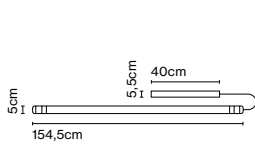

Neón de Luz NL - A 155

Code	Finish	Dimming	Class
A70-502	● Aluminium LED	-	II
A70-513	● Aluminium LED	DALI	II

Materials
Structure: Polycarbonate with reflectors
Brackets: Chromed zamac
Reactance box: Polycarbonate

Dimmable: Depends on the model
Integrated dimmer: No
Dimming protocols: DALI

Product type: Wall
Light source: LED SMD 450mA 51,25W 3000K CRI80 8715lm
Luminaire: 220 - 240 VAC 55,98W 4274lm
220 - 240 VAC DALI 55,8W 4274lm
Weight: Net 2,2 kg – Gross 3,5 kg
Package: 158 x 8 x 8 cm – 2,3 kg Vol – 0,010 m³
58 x 22 x 5 cm – 1,2 kg Vol – 0,006 m³
LED included

Dimmable

CE

ERC

UK
CA

Wire installation: Hardwired
Color cord: Transparent
Canopy color: White