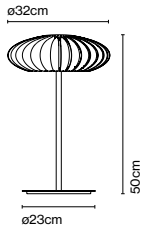

Maranga S

Code   Finish
A644-024   ● White (RAL 9003)

Materials

Shade: Polycarbonate, chromed metal cover
Diffuser: Transparent polycarbonate
Base: Metal
Stem: Metal

Product type: Table

Light source: 2x E14 LED 5W

Weight: Net 3,5 kg – Gross 4,8 kg

Package: 37 x 37 x 56 cm – 4,8 kg Vol – 0,081 m³

CE

ERC

Cable length: 1,5 m

Wire installation: Plug-in

Color cord: White

Switch location: In-line