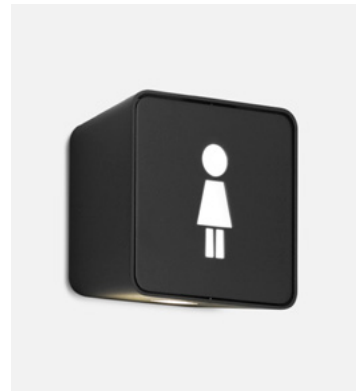

Product type: Accessory
Available upon request, Lab 2 only.