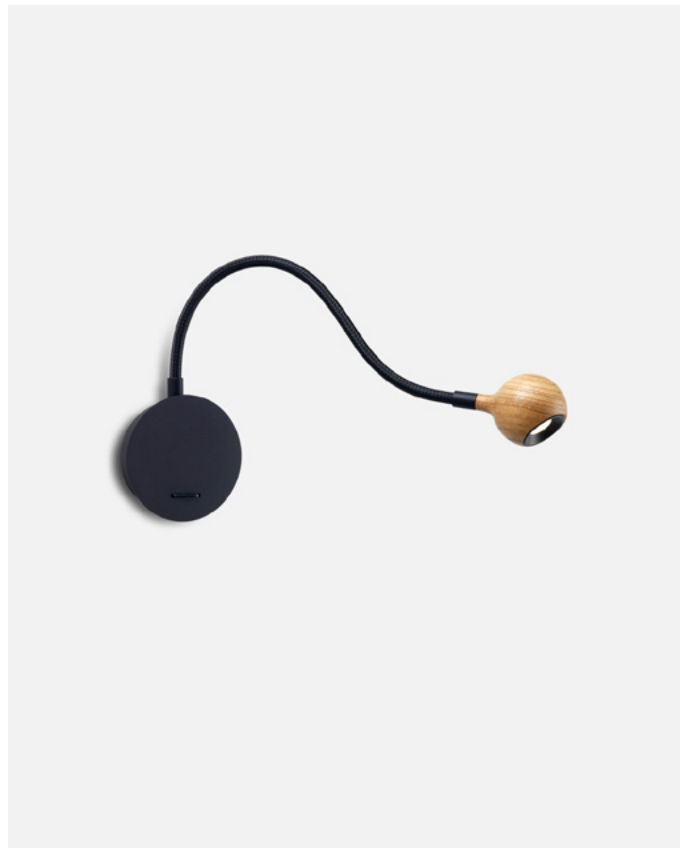

N°8

Code
A670-001
A670-002

Finish
● Oak
● Wenge

Materials
Plate: Metal
Arm: Metal covered in braided fabric
Diffuser: Wood

Dimmable: No

Product type: Wall
Light source: LED SMD 700mA 2,1W 2700K CRI80 226,5lm
Luminaire: 100 - 240 VAC 4,25W
Weight: Net 0,62 kg – Gross 1,15 kg
Package: 69 x 17 x 12 cm – 1,15 kg Vol – 0,01 m³
LED included

Wire installation: Hardwired
Canopy color: Black
Switch location: Plate