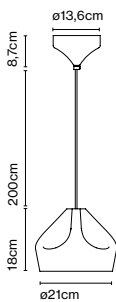

Materials

Shade: Ceramic with the inner part in brilliant white enamel or gold

Canopy: Ceramic

Cord: Fabric

Product type: Pendant

Light source: E14 LED 5W

Weight: Net 1,9 kg – Gross 2,5 kg

Package: 36 x 36 x 30 cm – 2,5 kg Vol – 0,04 m³