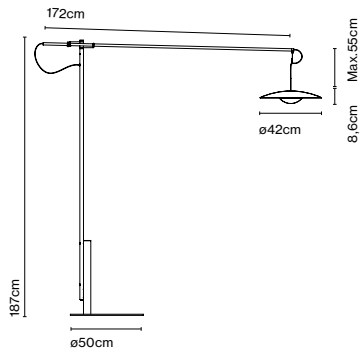

Ginger XL 42

Code	Finish
A662-070	● Oak - White
A662-071	● Wenge - White

Materials
Diffuser: Pressed wood
Dissipater: Aluminium
Stem: Metal
Arm: Carbon fiber

Integrated dimmer: Yes
Dimmer Type: Foot-operated progressive in-line dimmer

Product type: Floor
Light source: LED SMD 700mA 16,28W 2700K CRI90 1873lm
Luminaire: 85 - 264 VAC 17W 698lm
Weight: Net 23,8 kg – Gross 27,8 kg
Package: 57 x 53 x 17 cm – 2,8 kg Vol – 0,051 m³
191 x 20 x 11 cm – 10 kg Vol – 0,04 m³
63 x 63 x 4 cm – 15 kg Vol – 0,02 m³

LED included

Dimmer