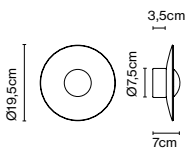

Ginger 20C

Code	Finish
A662-376	● Oak - White
A662-377	● Wenge - White
A662-378	● Oak - Oak
A662-379	● Wenge - Wenge
A662-380	● Brushed brass - Brushed brass
A662-381	● Black - White
A662-569-36-27K	● Mauve (RAL 010 70 10)
A662-569-37-27K	● Sand (RAL 050 85 10)
A662-569-38-27K	● Stone Grey (RAL 000 65 00)

Materials
Diffuser: Pressed wood or brushed aluminium
Dissipater: Aluminium
Canopy: Metal

Dimmable: Yes
Integrated dimmer: No
Dimming protocols: Phase cut (Triac)

Product type: Wall / Ceiling
Light source: LED SMD 350mA 4,05W 2700K CRI90 463lm
Luminaire: 220 - 240 VAC TRIAC 5,72W 161lm
Weight: Net 0,4 kg – Gross 0,7 kg
Package: 24 x 21 x 10 cm – 0,7 kg Vol – 0,01 m³

LED included

Dimmable

Canopy color: Black
Wire installation: Hardwired