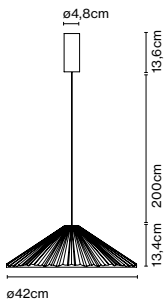

Pu-erh 42

Code	Finish
A684-029	White-Gold
A684-024	Burgundy-Gold
A684-022	Pink-Gold
A684-020	Blue-Gold
A684-018	Black-White
A684-030	Black-Gold

Materials
Diffuser: Ceramic with the inner part in white or gold enamel

Dimmable: Yes
Integrated dimmer: No
Dimming protocols: Phase cut (Triac)

Product type: Pendant
Light source: LED SMD 700mA 8,2W 2700K CRI90 913lm
Luminaire: 220 - 240 VAC TRIAC 9,18W 269lm
Weight: Net 3,2 kg – Gross 3,7 kg
Package: 51 x 51 x 23 cm – 3,7 kg Vol – 0,07 m³
LED included

Dimmable