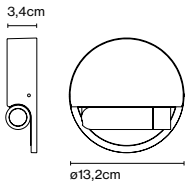

Ledtube R left

Code	Finish
A622-113	● Aluminium
A622-119	● Bronze
A622-121	● Matt white (RAL 9010)
A622-123	● Matt black (RAL 9005)

Materials
Structure: Injected aluminium
Frontal: Transparent polycarbonate

Dimmable: No

Product type: Wall
Light source: LED SMD 700mA 2,1W 2700K CRI80 226,5lm
Luminaire: 100 - 240 VAC 4,25W 131lm
Weight: Net 0,8 kg – Gross 0,9 kg
Package: 16 x 15 x 9 cm – 0,9 kg Vol – 0,002 m³
Product notes: Incorporated press button to switch on or off when opening or closing the wall lamp. Honeycomb grill to avoid glare. CRI90 available upon request.
LED included

Wire installation: Hardwired