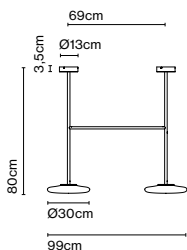

Ihana x2 80

Code	Finish	Dimming	CCT
A709-057-39-27K	● Opal	Triac	27K
A709-058-39-18/30K	● Opal	Triac	DTW 18K-30K

Materials
Structure: Steel
Shade: Opal blown glass

Dimmable: Yes
Integrated dimmer: No
Dimming protocols: Phase cut (Triac)
Dim to warm from 1800K to 3000K. (Triac)
DALI, Casambi

Product type: Pendant / Ceiling
Light source: LED SMD 700mA 16,4W 2700K CRI90 1826lm
Luminaire: 220 - 240 VAC TRIAC 19,78W 994lm
Light source DTW: LED COB 350mA 12W 1800-3000K CRI90 1272lm
Luminaire DTW: 220 - 240 VAC TRIAC 15,2W
Weight: Net 4,5 kg – Gross 6,7 kg
Package: 21 x 42 x 42 cm – 3 kg Vol – 0,04 m³
24 x 14 x 114 cm – 3,7 kg Vol – 0,04 m³
LED included

Wire installation: Hardwired
Canopy color: Black

Product notes: Casambi available upon request. Price 1325 €
DALI upon request