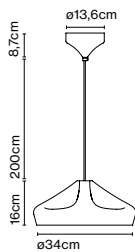

Pleat Box 36 LED

Code

A636-405-3535-27K
A636-405-3549-27K
A636-405-3835-27K
A636-405-3849-27K
A636-405-4135-27K
A636-405-4149-27K
A636-405-3935-27K
A636-405-3949-27K
A636-405-4735-27K
A636-405-4749-27K
A636-405-4235-27K
A636-405-4535-27K
A636-405-4549-27K

Finish

● White - White
● White - Gold
● Grey - White
● Grey - Gold
● Terracotta - White
● Terracotta - Gold
● Black - White
● Black - Gold
● Brown - White
● Brown - Gold
● Ocher - White (NEW)
● Dark Green - White (NEW)
● Dark Green - Gold (NEW)

Materials

Shade: Ceramic with the inner part in brilliant white enamel or gold
Canopy: Ceramic
Cord: Fabric

Dimmable: Yes

Integrated dimmer: No
Dimming protocols: Phase cut (Triac)

Product type: Pendant

Light source: LED SMD 700mA 8,2W 2700K CRI90 913lm
Luminaire: 220 - 240 VAC TRIAC 9,89W 233lm
Weight: Net 3,2 kg – Gross 4,3 kg
Package: 49 x 50 x 30 cm – 4,3 kg Vol – 0,07 m³
LED included