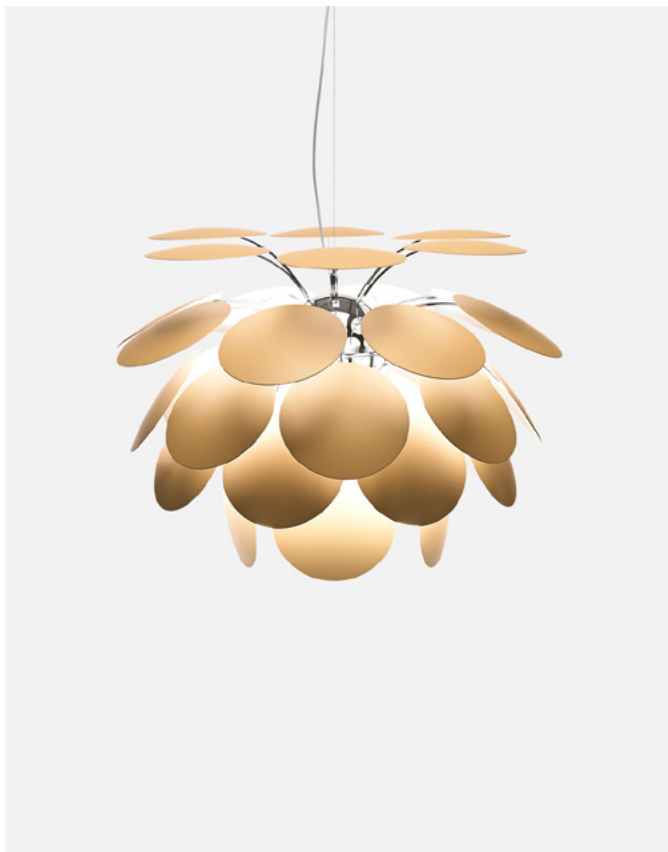

Discocó 53

Code	Finish
A620-001	● White (RAL 9003)
A620-099	● Matte Grey (RAL 7037)
A620-114	● Matte Beige (RAL 1001)
A620-044	● Black - Gold (RAL 9004 - Gold)
A620-003	● White (Susp. Wire 5m)

Materials
Discs: ABS
Sphere: Chromed metal
Canopy: Metal

Product type: Pendant
Light source: E27 LED Globe (ø120) 14W
Weight: Net 2,8 kg – Gross 4,7 kg
Package: 108 x 26 x 27 cm - 4,7 kg – VOL - 0,08 m³