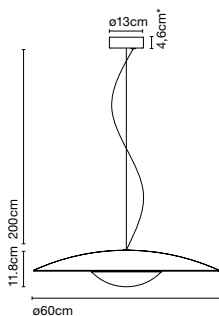

Ginger 60

Code	Finish	Dimming	Class
A662-056	● Oak - White	Triac	II
A662-057	● Wenge - White	Triac	II
A662-058	● Oak - White	DALI	I
A662-059	● Wenge - White	DALI	I
A662-060	● Oak - White	1-10V	I
A662-061	● Wenge - White	1-10V	I
A662-368	● Brushed brass - Brushed brass	Triac	II
A662-369	● Brushed brass - White	Triac	II
A662-370	● Black - White	Triac	II
A662-372	● Brushed brass - Brushed brass	DALI	I
A662-373	● Brushed brass - White	DALI	I
A662-374	● Black - White	DALI	I

Materials
Diffuser: Pressed wood or brushed aluminium
Dissipater: Aluminium

Dimmable: Yes
Integrated dimmer: No
Dimming protocols: Phase cut (Triac)
DALI, Casambi
1-10V

Product type: Pendant

Light source: LED SMD 700mA 22,4W 2700K CRI90 2933lm

Luminaire: 180 - 295 VAC TRIAC 26,09W 1165lm

220 - 240 VAC DALI 26,37W 1165lm

220 - 240 VAC 1-10V 27,15W 1165lm

Weight: Net 3,5 kg – Gross 6,2 kg

Package: 67 x 67 x 24 cm – 6,2 kg Vol – 0,1 m³

LED included

Dimmable

CE

ERC

UK
CA

* 6,5cm (DALI)

Cable length: 2 m

Wire installation: Hardwired

Color cord: Black

Canopy color: Black

Product notes: Casambi available upon request, upcharge of 190 €¹

¹ Triac version price