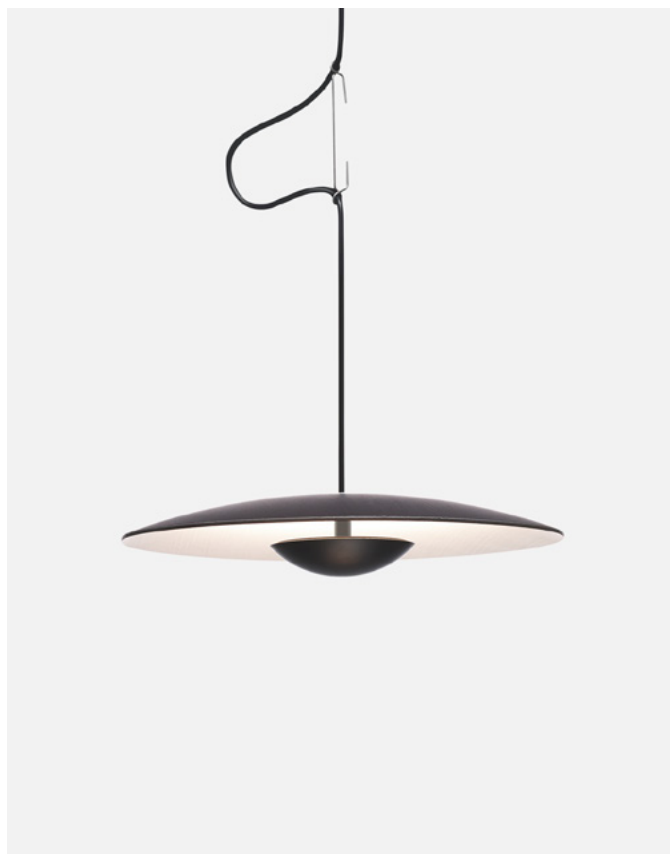

Ginger 32

Code	Finish	Dimming	Class
A662-019	● Oak - White	Triac	II
A662-020	● Wenge - White	Triac	II
A662-021	● Oak - White	DALI	I
A662-022	● Wenge - White	DALI	I
A662-023	● Oak - White	1-10V	I
A662-024	● Wenge - White	1-10V	I
A662-352	● Brushed brass - Brushed brass	Triac	II
A662-353	● Brushed brass - White	Triac	II
A662-354	● Black - White	Triac	II
A662-356	● Brushed brass - Brushed brass	DALI	I
A662-357	● Brushed brass - White	DALI	I
A662-358	● Black - White	DALI	I

Materials
Diffuser: Pressed wood or brushed aluminium
Dissipater: Aluminium

Dimmable: Yes
Integrated dimmer: No
Dimming protocols: Phase cut (Triac)
DALI, Casambi
1-10V

Product type: Pendant
Light source: LED SMD 700mA 8,2W 2700K CRI90 913lm
Luminaire: 220 - 240 VAC TRIAC 10,87W 350lm
220 - 240 VAC DALI 11,59W 350lm
220 - 240 VAC 1-10V 10,36W 350lm
Weight: Net 1,4 kg – Gross 2,5 kg
Package: 48 x 48 x 17 cm – 2,5 kg Vol – 0,04 m³
LED included