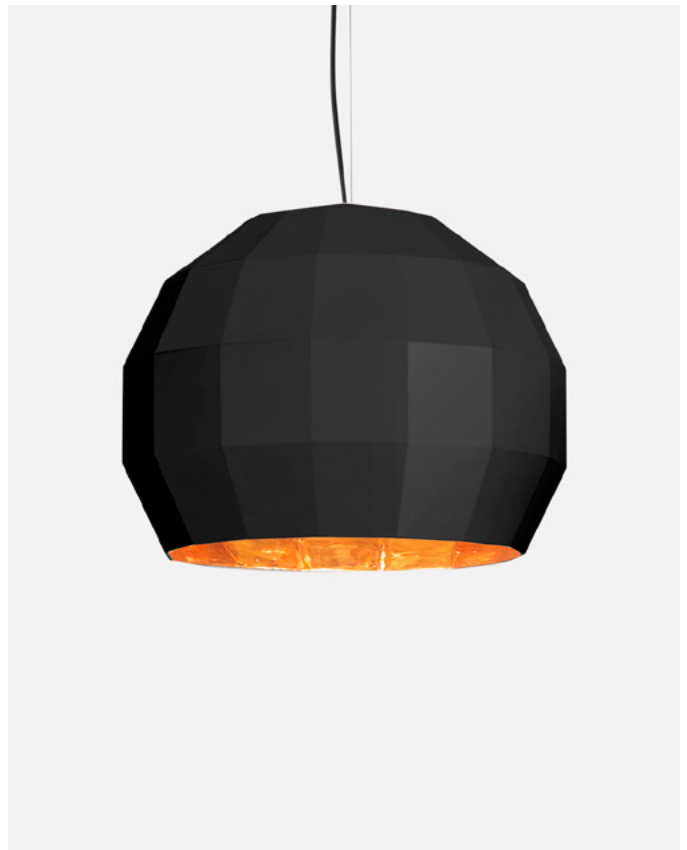

Materials

Shade: Ceramic with the inner part in brilliant white enamel or gold
Canopy: Ceramic
Cord: Fabric

Product type: Pendant

Light source: E27 LED Standard 8W

Weight: Net 6 kg – Gross 8,2 kg

Package: 59 x 60 x 59 cm – 8,2 kg Vol – 0,2 m³

Cable length: 2 m
Wire installation: Hardwired
Color cord: White whenever the inner or the outer part of the lamp is white. If not, it is black.
Canopy color: Same color as chosen shade