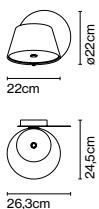

Tam Tam A NEW

Code
Base 1
A633-140 35 ● Off-white semi-matt (RAL 1013)

Shade
A633-130 39 ● Black semi-matt (RAL 9011)
A633-130 35 ● Off-white semi-matt (RAL 1013)
A633-130 37 ● Sand semi-matt (RAL 7032)
A633-130 38 ● Silver grey semi-matt (RAL 7001)
A633-130 42 ● Olive yellow semi-matt (RAL 1020)
A633-130 46 ● Orange semi-matt (RAL 2000)
A633-130 47 ● Brown grey semi-matt (RAL 7013)

Materials
Shade: Aluminium
Diffuser: Opalescent methacrylate
Plate: Metal

Product type: Wall
Light source: E27 LED Standard 8W
Weight: Net 1,2 kg – Gross 2 kg
Package: 31 x 31 x 13 cm – 1,3 kg Vol – 0,012 m³
24 x 24 x 17 cm – 0,7 kg Vol – 0,009 m³