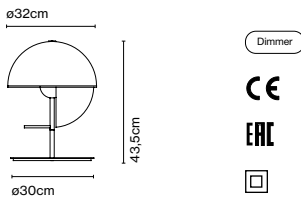

Theia M

Code
A672-001
A672-002

Finish
● White (RAL 9010)
● Black (RAL 9005)

Materials
Base: Iron
Stem: Iron
Dissipater: Aluminium
Diffuser: Spun metal
Shade: Thermoformed methacrylate

Dimmable: No
Integrated dimmer: Yes

Product type: Table
Light source: LED SMD 700mA 8,2W 2700K CRI90 913lm
Luminaire: 100 - 240 VAC 10,85W
Weight: Net 5,9 kg – Gross 7,2 kg
Package: 36 x 36 x 24 cm – 5,8 kg Vol – 0,03 m³
44 x 18 x 12 cm – 1,4 kg Vol – 0,01 m³
LED included

Cable length: 1,5 m
Wire installation: Plug-in
Color cord: Black
Switch location: Built-in the dissipater