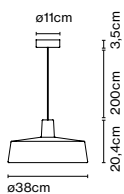

Soho 38 LED

Code	Finish	Dimming
A631-200	● White	Triac
A631-201	● Stone grey	Triac
A631-202	● Black	Triac
A631-203	● Sand	Triac
A631-204	● Sky blue	Triac
A631-205	● White	DALI
A631-206	● Stone grey	DALI
A631-207	● Black	DALI
A631-208	● Sand	DALI
A631-209	● Sky blue	DALI

Materials: Shade: Rotary moulded polyethylene
Diffuser: Methacrylate opal

Dimmable: Yes
Integrated dimmer: No
Dimming protocols: Phase cut (Triac)
DALI, Casambi

Product type: Pendant
Light source: LED SMD 700mA 13,35W 2700K CRI80 1848lm
Luminaire: 220 - 240 VAC TRIAC 15,94W 1051lm
220 - 240 VAC DALI 16,23W 1051lm
Weight: Net 2,5 kg – Gross 3,5 kg
Package: 44 x 45 x 24 cm – 3,5 kg Vol – 0,05 m³
LED included

Cable length: 2 m
Wire installation: Hardwired
Color cord: White (white version), Black (all the rest)
Canopy color: White