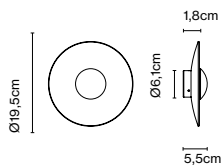

Ginger 20C IP65

Code
A662-550-31 ● Rust Brown
A662-550-39 ▲ Black - White (RAL 9005-9010)

Materials
Diffuser: Aluminium
Dissipater: Aluminium

Dimmable: Yes
Integrated dimmer: No
Dimming protocols: It depends on the purchased power supply.
Phase cut (Triac)
DALI

Product type: Wall / Ceiling
Light source: LED SMD 24Vdc 5W 2700K CRI90 495lm
Luminaire: (Power supply not included) 161lm - Black-White
(Power supply not included) 29lm - Rust brown
Weight: Net 0,5 kg – Gross 0,7 kg
Package: 24 x 21 x 10 cm – 0,7 kg Vol – 0,01 m³
Product notes: 24V remote power supply to be ordered separately.
LED included

Dimmable

IP65

CE

ERC

UK
CA

Power supplies on page 103

Canopy color: Black