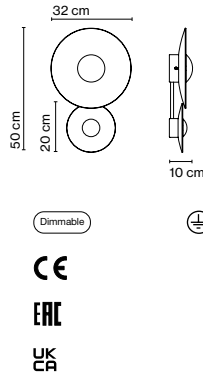

Canopy color: Black
Wire installation: Hardwired