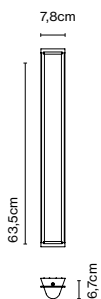

Manhattan LED 63.5

Code A2005-030
Finish ● Chrome

Materials Dimmable: No
Structure: Aluminium
Diffuser: silk-screened polycarbonate

Product type: Wall
Light source: LED SMD 350mA 15,6W 2700K CRI80 2608lm
Luminaire: 220 - 240 VAC 19,15W
Weight: Net 1,2 kg – Gross 1,4 kg
Package: 67 x 11 x 9 cm – 1,4 kg Vol – 0,01 m³
Product notes: 3000K available upon request
LED included

CE

IP44

ERC

UK

CR

Wire installation: Hardwired