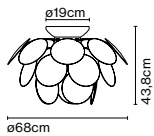

Discocó C68

Code	Finish
A620-123	● White (RAL 9003)
A620-126	● Black - Gold (RAL 9004 - Gold)

Materials
Discs: ABS
Semi-sphere: Chromed metal

Product type: Ceiling
Light source: 3x E27 LED Globe (ø120) 14W
Weight: Net 4,2 kg – Gross 7 kg
Package: 109 x 33 x 27 cm - 7 kg – VOL - 0,097 m³

Wire installation: Hardwired