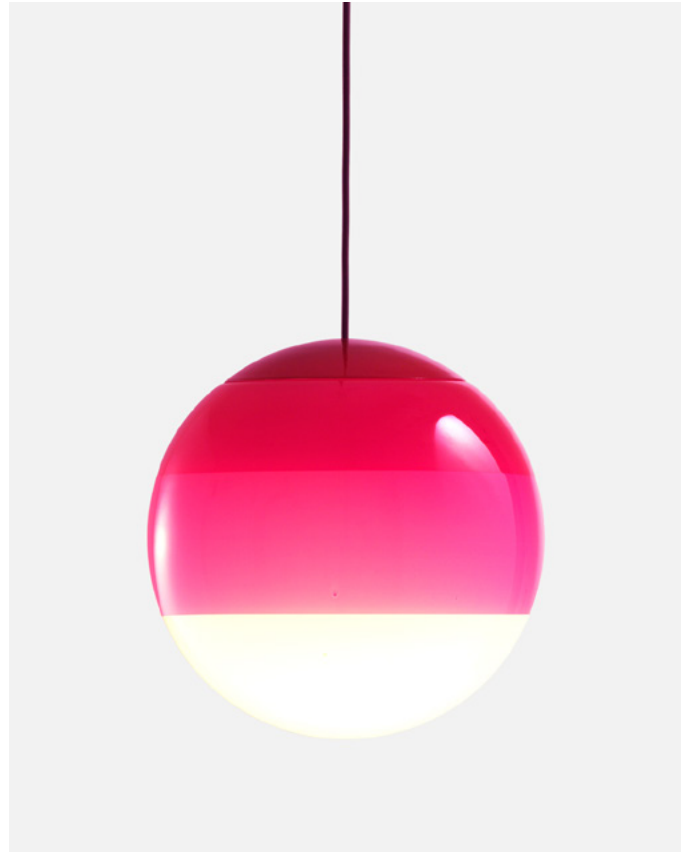

Dipping Light 20

Code	Finish
A691-260	White
A691-261	Blue
A691-262	Green
A691-263	Amber
A691-264	Pink

Materials
Diffuser: Brilliant white blown glass globe with layered paint
Cover: Polycarbonate
Canopy: Metal

Dimmable: Yes
Integrated dimmer: No
Dimming protocols: Phase cut (Triac)
Casambi
DALI

Product type: Pendant
Light source: LED SMD 350mA 4,05W 2700K CRI90 463lm
Luminaire: 220 - 240 VAC TRIAC 5,72W 231lm
Weight: Net 1,3 kg – Gross 1,9 kg
Package: 33 x 26 x 26 cm – 1,9 kg Vol – 0,02 m³
LED included

Dimmable

CE

EAC

UK
CA

Cable length: 2 m
Wire installation: Hardwired
Color cord: Black
Canopy color: Black - Entry points: 1

Product notes: Casambi available upon request. Price: 608 €
DALI available upon request. Price: 488 €

Dipping Light 20 - 24V

Code	Finish
A691-270	White
A691-271	Blue
A691-272	Green
A691-273	Amber
A691-274	Pink

Materials
Diffuser: Brilliant white blown glass globe with layered paint
Cover: Polycarbonate

Dimmable: Yes
Integrated dimmer: No
Dimming protocols: It depends on the purchased power supply.
Phase cut (Triac), DALI, Casambi

Product type: Pendant
Light source: LED SMD 24Vdc 5W 2700K CRI90 495lm
Luminaire: (Power supply not included) 231lm
Weight: Net 1,06 kg – Gross 1,7 kg
Package: 36 x 26 x 26 cm – 1,7 kg Vol – 0,02 m³
Product notes: Use with Cluster page 36.
1 pc. hook accessory included
LED included

Dimmable

CE

EAC

UK
CA