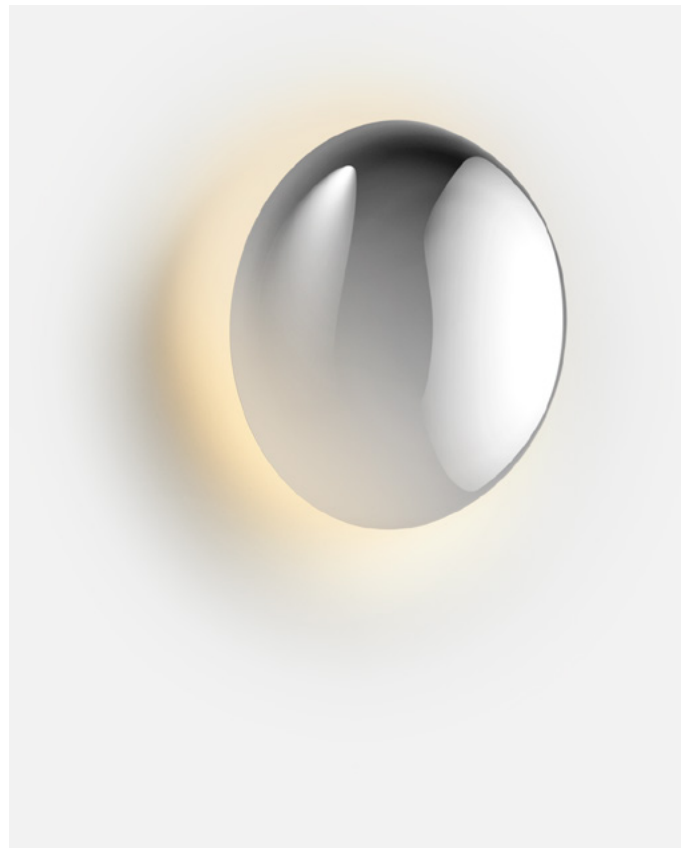

Wire installation: Hardwired