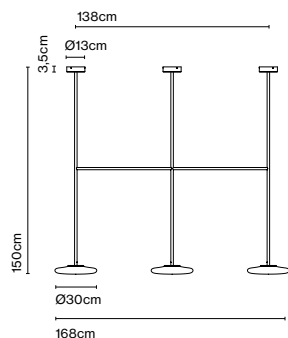

Ihana x3 150

Code	Finish	Dimming	CCT
A709-003-39-27K	● Opal	Triac	27K
A709-004-39-18/30K	● Opal	Triac	DTW 18K-30K

Materials
Structure: Steel
Shade: Opal blown glass

Dimmable: Yes
Integrated dimmer: No
Dimming protocols: Phase cut (Triac)
Dim to warm from 1800K to 3000K. (Triac)
DALI, Casambi

Product type: Pendant / Ceiling
Light source: LED SMD 700mA 24,6W 2700K CRI90 2739lm
Luminaire: 220 - 240 VAC TRIAC 29,67W 1491lm
Light source DTW: LED COB 350mA 18W 1800-3000K CRI90 1908lm
Luminaire DTW: 220 - 240 VAC TRIAC 22,8W
Weight: Net 7,8 kg – Gross 12,7 kg
Package: (3x) 21 x 42 x 42 cm – 3 kg Vol – 0,04 m³
18 x 18 x 167 cm – 5,2 kg Vol – 0,05 m³
18 x 18 x 167 cm – 4,5 kg Vol – 0,05 m³

LED included

Dimmable

CE

UK
CA

ERC

Wire installation: Hardwired
Canopy color: Black

Product notes: Casambi available upon request. Price 2100 €
DALI upon request