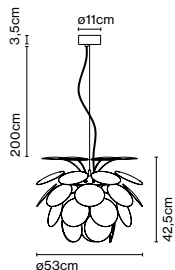

Discocó 53

Code	Finish
A620-001	● White (RAL 9003)
A620-099	● Matte Grey (RAL 7037)
A620-114	● Matte Beige (RAL 1001)
A620-044	● Black - Gold (RAL 9004 - Gold)
A620-003	● White (Susp. Wire 5m)

Materials
Discs: ABS
Sphere: Chromed metal
Canopy: Metal

Product type: Pendant
Light source: E27 LED Globe (ø120) 14W
Weight: Net 2,8 kg – Gross 4,7 kg
Package: 108 x 26 x 27 cm - 4,7 kg – VOL - 0,08 m³