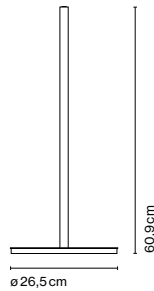

Floor base

Code A642-020
Finish ● Black (RAL 9005)

Materials
Structure: Aluminium

Product type: Accessory
Weight: Net 5,4 kg – Gross 7 kg
Package: 34 x 34 x 3 cm - 6 kg – VOL - 0,003 m³
Ø4 x 66 cm - 1 kg – VOL - 0,0002 m³