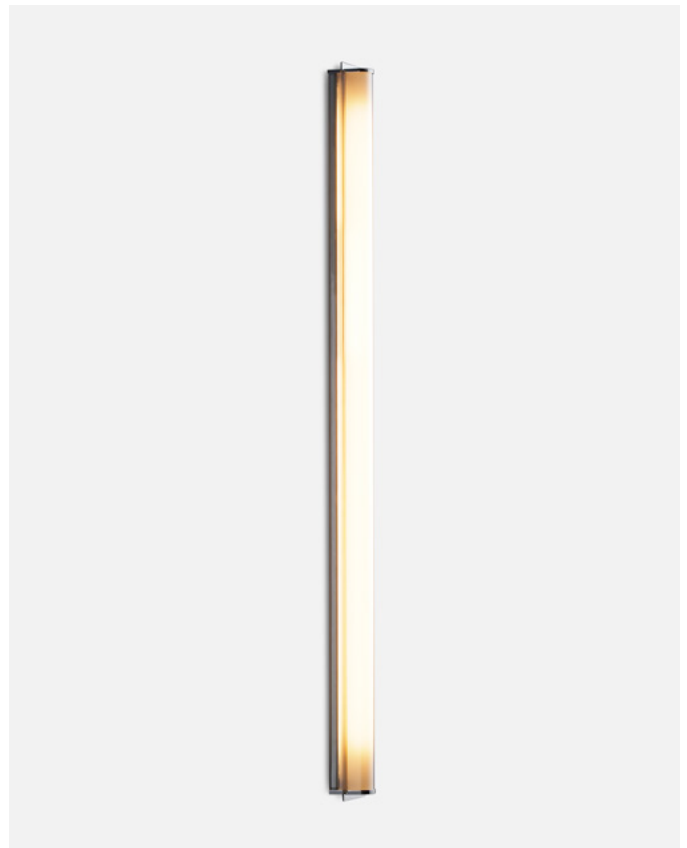

CE

IP44

ERC

UK

CR

Wire installation: Hardwired

Maranga, Christophe Mathieu

Maranga is the name of an imaginary fruit: exquisite, tempting, succulent. It reinterprets Scandinavian style in the essentiality of its shape and its rational use of lighting to generate a warm, comfortable atmosphere.