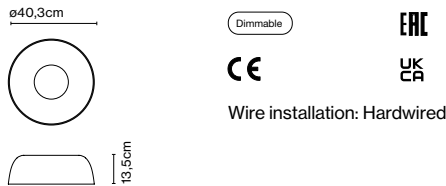

Djembé C42.13

Code	Finish	Dimming	Class
A681-100	White (RAL 1013)	Triac	II
A681-101	Grey (RAL 7022)	Triac	II
A681-102	Red (RAL 3011)	Triac	II
A681-103	Sky Blue (PANTONE 7542C)	Triac	II
A681-200	White (RAL 1013)	DALI	I
A681-201	Grey (RAL 7022)	DALI	I
A681-202	Red (RAL 3011)	DALI	I
A681-203	Sky Blue (PANTONE 7542C)	DALI	I

Materials
Shade: Bi-injected rotary moulded polyethylene (stone texture on the outer part and smooth satin white on the inner part of the fixture)
Diffuser: Aluminium

Dimmable: Yes
Integrated dimmer: No
Dimming protocols: Phase cut (Triac)
DALI
Casambi

Product type: Ceiling
Light source: LED SMD 700mA 16,28W 2700K CRI90 1873lm
Luminaire: 180 - 295 VAC TRIAC 19,71W 846lm
220 - 240 VAC DALI 20,32W 846lm
Weight: Net 2,4 kg – Gross 3,5 kg
Package: 44 x 44 x 19 cm – 3,5 kg Vol – 0,04 m³
LED included

Product notes: 3000K available upon request
Casambi available upon request. Price 838 €
Tunable White DALI available upon request. Price 708 €
Tunable White Casambi available upon request. Price 918 €