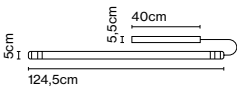

Neón de Luz NL - A 125

Code	Finish	Dimming	Class
A70-501	● Aluminium LED	-	II
A70-512	● Aluminium LED	DALI	II

Materials
Structure: Polycarbonate with reflectors
Brackets: Chromed zamac
Reactance box: Polycarbonate

Dimmable: Depends on the model
Integrated dimmer: No
Dimming protocols: DALI

Product type: Wall
Light source: LED SMD 450mA 38,9W 3000K CRI80 5190lm
Luminaire: 220 - 240 VAC 40,35W 3020lm
220 - 240 VAC DALI 40,29W 3020lm
Weight: Net 2,1 kg – Gross 3 kg
Package: 127 x 8 x 8 cm – 1,8 kg Vol – 0,008 m³
58 x 22 x 5 cm – 1,2 kg Vol – 0,006 m³

Dimmable

CE

ERC

UK
CA

Wire installation: Hardwired
Color cord: Transparent
Canopy color: White