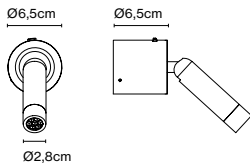

Ledtube A

Code	Finish
A622-170-17-27K	● Aluminium
A622-170-18-27K	● Bronze
A622-170-35-27K	● Matt white (RAL 9010)
A622-170-39-27K	● Matt black (RAL 9005)

Materials
Structure: Injected aluminium

Dimmable: No

Product type: Wall / Ceiling
Light source: LED SMD 700mA 2,1W 2700K CRI80 226,5lm
Luminaire: 100 - 240 VAC 4,25W 131lm
Weight: Net 0,46 kg – Gross 0,56 kg
Package: 21 x 12 x 9 cm – 0,3 kg Vol – 0,002 m³
Product notes: Lens at 25° with a honeycomb grill to avoid glare.
Integrated switch. CRI90 available upon request.
LED included

Wire installation: Hardwired
Switch location: Structure