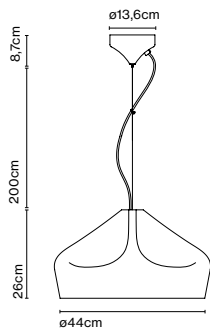

Pleat Box 47 LED

Code	Finish
A636-407-3535-27K	● White - White
A636-407-3549-27K	● White - Gold
A636-407-3835-27K	● Grey - White
A636-407-3849-27K	● Grey - Gold
A636-407-4135-27K	● Terracotta - White
A636-407-4149-27K	● Terracotta - Gold
A636-407-3935-27K	● Black - White
A636-407-3949-27K	● Black - Gold
A636-407-4735-27K	● Brown - White
A636-407-4749-27K	● Brown - Gold
A636-407-4235-27K	● Ocher - White NEW
A636-407-4535-27K	● Dark Green - White NEW
A636-407-4549-27K	● Dark Green - Gold NEW

Materials
Shade: Ceramic with the inner part in brilliant white enamel or gold
Canopy: Ceramic
Cord: Fabric

Dimmable: Yes
Integrated dimmer: No
Dimming protocols: Phase cut (Triac)

Product type: Pendant
Light source: LED SMD 700mA 16,28W 2700K CRI90 1873lm
Luminaire: 180 - 295 VAC TRIAC 19,71W 625lm
Weight: Net 4,6 kg – Gross 6 kg
Package: 57 x 57 x 36 cm – 6 kg Vol – 0,1 m³
LED included

Dimmable

CE

ERC

UK
PA

Cable length: 2 m
Wire installation: Hardwired
Color cord: Black
Canopy color: Same color as chosen shade