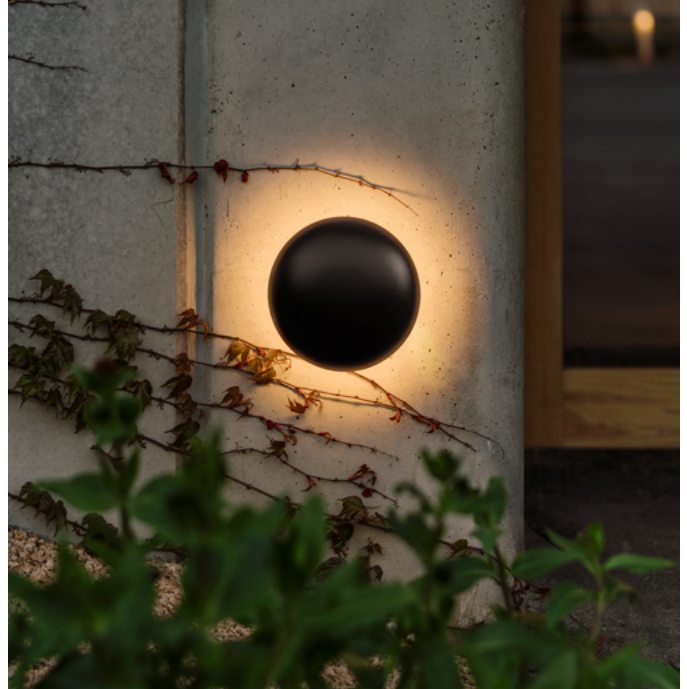

Babila, Marco Zanuso Jr.

Babila demonstrates that, when it comes to a design, the material can be as important as the shape. This outdoor wall sconce is of polished stainless steel, a circular object that produces a panoramic effect, reflecting its surroundings. It is not

designed to be an architectural element, but rather a simple and beautiful design that draws attention, whether on or off, as it allows us to catch a glimpse of the daily life occurring around it.

Babila 18

Code	Finish
A706-001	● Polished stainless steel
A706-003-35	● White (RAL 9010)
A706-003-47	● Brown (RAL 8019)

Materials	Dimmable: Yes
Diffuser: Polished stainless steel	Integrated dimmer: No
AISI 316 or lacquered aluminium	Dimming protocols: Phase cut (Triac)

Product type: Wall / Ceiling
Light source: LED COB 230 VAC 8W 2700K CRI90 571lm
Luminaire: 230 VAC TRIAC 8,47W 89lm
Weight: Net 0,8 kg – Gross 1,2 kg
Package: 29 x 30,5 x 12,5 cm - 1,2 kg – VOL - 0,01 m³
LED included

Dimmable

IP65

CE

ERL

UK
CA