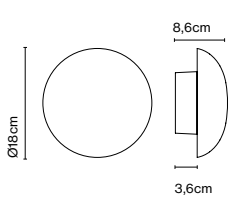

Babila 18

Code	Finish
A706-001	● Polished stainless steel
A706-003-35	● White (RAL 9010)
A706-003-47	● Brown (RAL 8019)

Materials	Dimmable: Yes
Diffuser: Polished stainless steel	Integrated dimmer: No
AISI 316 or lacquered aluminium	Dimming protocols: Phase cut (Triac)

Product type: Wall / Ceiling
Light source: LED COB 230 VAC 8W 2700K CRI90 571lm
Luminaire: 230 VAC TRIAC 8,47W 89lm
Weight: Net 0,8 kg – Gross 1,2 kg
Package: 29 x 30,5 x 12,5 cm - 1,2 kg – VOL - 0,01 m³
LED included

Dimmable

IP65

CE

ERL

UK
CA