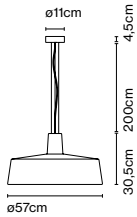

Soho 57 IP44 LED

Code	Finish
A631-166	● White
A631-167	● Stone grey
A631-168	● Black

Materials
Shade: Rotary moulded polyethylene
Diffuser: Methacrylate opal

Dimmable: Yes
Integrated dimmer: No
Dimming protocols: Phase cut (Triac)
Casambi

Product type: Pendant
Light source: LED SMD 700mA 28,7W 2700K CRI80 3446lm
Luminaire: 180 - 295 VAC TRIAC 32,89W 2086lm
Weight: Net 7 kg – Gross 8,6 kg
Package: 60 x 61 x 36 cm – 8,6 kg Vol – 0,13 m³
Product notes: 3000K available upon request
LED included

Dimmable

CE

IP44

ERC

UK
CA