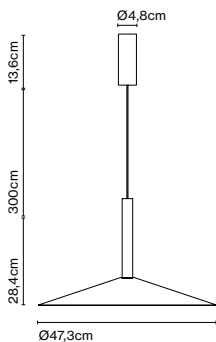

Milana 47

Code
A699-005
A699-006

Finish
● Off-white (RAL 1013)
● Black (RAL 9005)

Materials
Shade: Aluminium
Diffuser: Polycarbonate

Dimmable: Yes
Integrated dimmer: No
Dimming protocols: Phase cut (Triac)

Product type: Pendant
Light source: LED SMD 700mA 8,6W 2700K CRI90 372lm
Luminaire: 220 - 240 VAC TRIAC 8,72W 340lm
Weight: Net 1,3 kg – Gross 2,3 kg
Package: 22,5 x 7 x 4 cm – 0,3 kg Vol – 0,0006 m³
20 x 12 x 8 cm – 0,4 kg Vol – 0,0006 m³
52,5 x 52,5 x 10 cm – 1,56 kg Vol – 0,028 m³
Product notes: DALI upon request

Dimmable

CE

ERAC

UK
CA