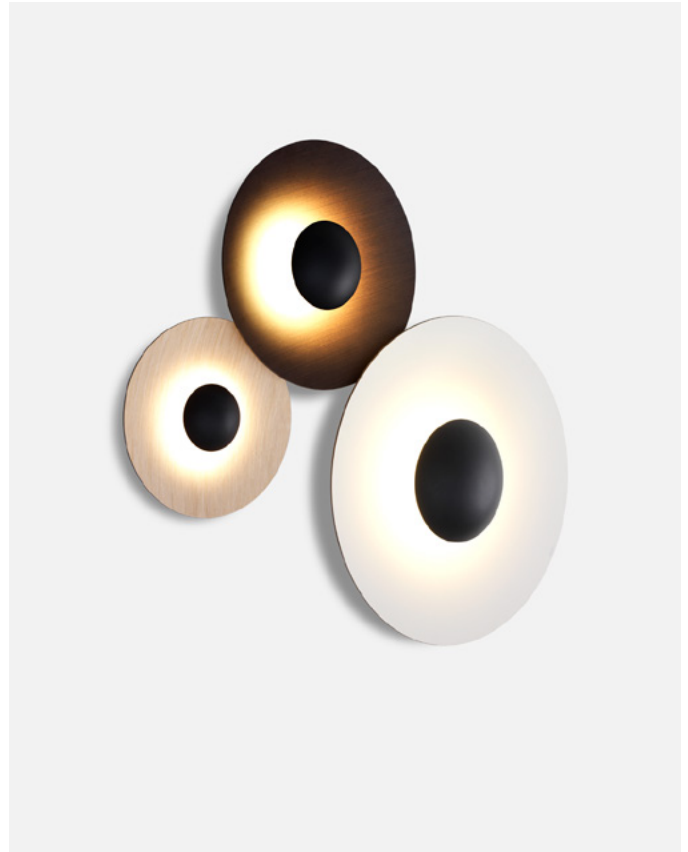

Accessory C3 32/42/60

Code	Finish
Structure	
A662-425	● Black
Shades 32	
A662-432	○ Oak - White
A662-433	○ Wenge - White
A662-434	○ Oak - Oak
A662-435	○ Wenge - Wenge
A662-436	○ Brushed brass - Brushed brass
A662-437	○ Black - White
A662-574-36-27K	○ Mauve (RAL 010 70 10)
A662-574-37-27K	○ Sand (RAL 050 85 10)
A662-574-38-27K	○ Stone Grey (RAL 000 65 00)

Shades 42	
A662-438	○ Oak - White
A662-439	○ Wenge - White
A662-440	○ Oak - Oak
A662-441	○ Wenge - Wenge
A662-442	○ Brushed brass - Brushed brass
A662-443	○ Black - White
A662-575-36-27K	○ Mauve (RAL 010 70 10)
A662-575-37-27K	○ Sand (RAL 050 85 10)
A662-575-38-27K	○ Stone Grey (RAL 000 65 00)

Shades 60	
A662-154	○ Oak - White
A662-155	○ Wenge - White
A662-156	○ Oak - Oak
A662-157	○ Wenge - Wenge
A662-386	○ Brushed brass - Brushed brass
A662-387	○ Black - White
A662-572-36-27K	○ Mauve (RAL 010 70 10)
A662-572-37-27K	○ Sand (RAL 050 85 10)
A662-572-38-27K	○ Stone Grey (RAL 000 65 00)

Materials	Dimmable: Yes
Canopy: Metal	Integrated dimmer: No
	Dimming protocols: Phase cut (Triac)