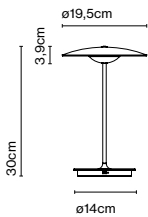

Materials
Diffuser and base: Pressed wood or brushed aluminium
Dissipater: Aluminium
Stem: Aluminium

Integrated dimmer: Yes
Dimmer Type: 3 positions dimmer

Product type: Table / Portable
Light source: LED SMD 1A 3,5W 2700K CRI90 395lm
Luminaire: in 5 Vdc 1,5A 290lm
Weight: Net 0,8 kg – Gross 1 kg
Package: 40 x 21 x 17 cm – 1 kg Vol – 0,01 m³ (1u)
39 x 22 x 41 cm – 2,4 kg Vol – 0,04 m³ (2u)
Product notes: Multiple order of 2 units
Charging cable included (USB to USB-C). Power adapter not included.