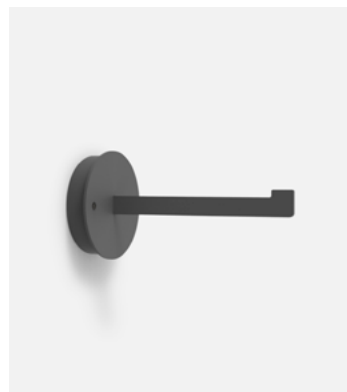

Hardwired wall bracket IP65

Code A654-006
Finish ● Graphite grey (RAL 7024)

Materials
Structure: Metal with stainless anti-oxidant cataphoresis treatment

Product type: Accessory
Weight: Net 0,5 kg – Gross 0,7 kg
Package: 14 x 14 x 28 cm - 0,7 kg – VOL - 0,005 m³

CE
ENEC
UK
CA
IP65