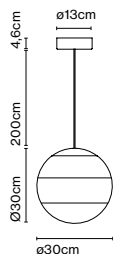

Dipping Light 30

Code	Finish
A691-280	White
A691-281	Blue
A691-282	Green
A691-283	Amber
A691-284	Pink

Materials
Diffuser: Brilliant white blown glass globe with layered paint
Cover: Polycarbonate
Canopy: Metal

Dimmable: Yes
Integrated dimmer: No
Dimming protocols: Phase cut (Triac) Casambi DALI

Product type: Pendant
Light source: LED SMD 700mA 8,2W 2700K CRI90 913lm
Luminaire: 220 - 240 VAC TRIAC 10,87W 379lm
Weight: Net 2,4 kg – Gross 3,6 kg
Package: 41 x 40 x 41 cm – 3,6 kg Vol – 0,07 m³
LED included