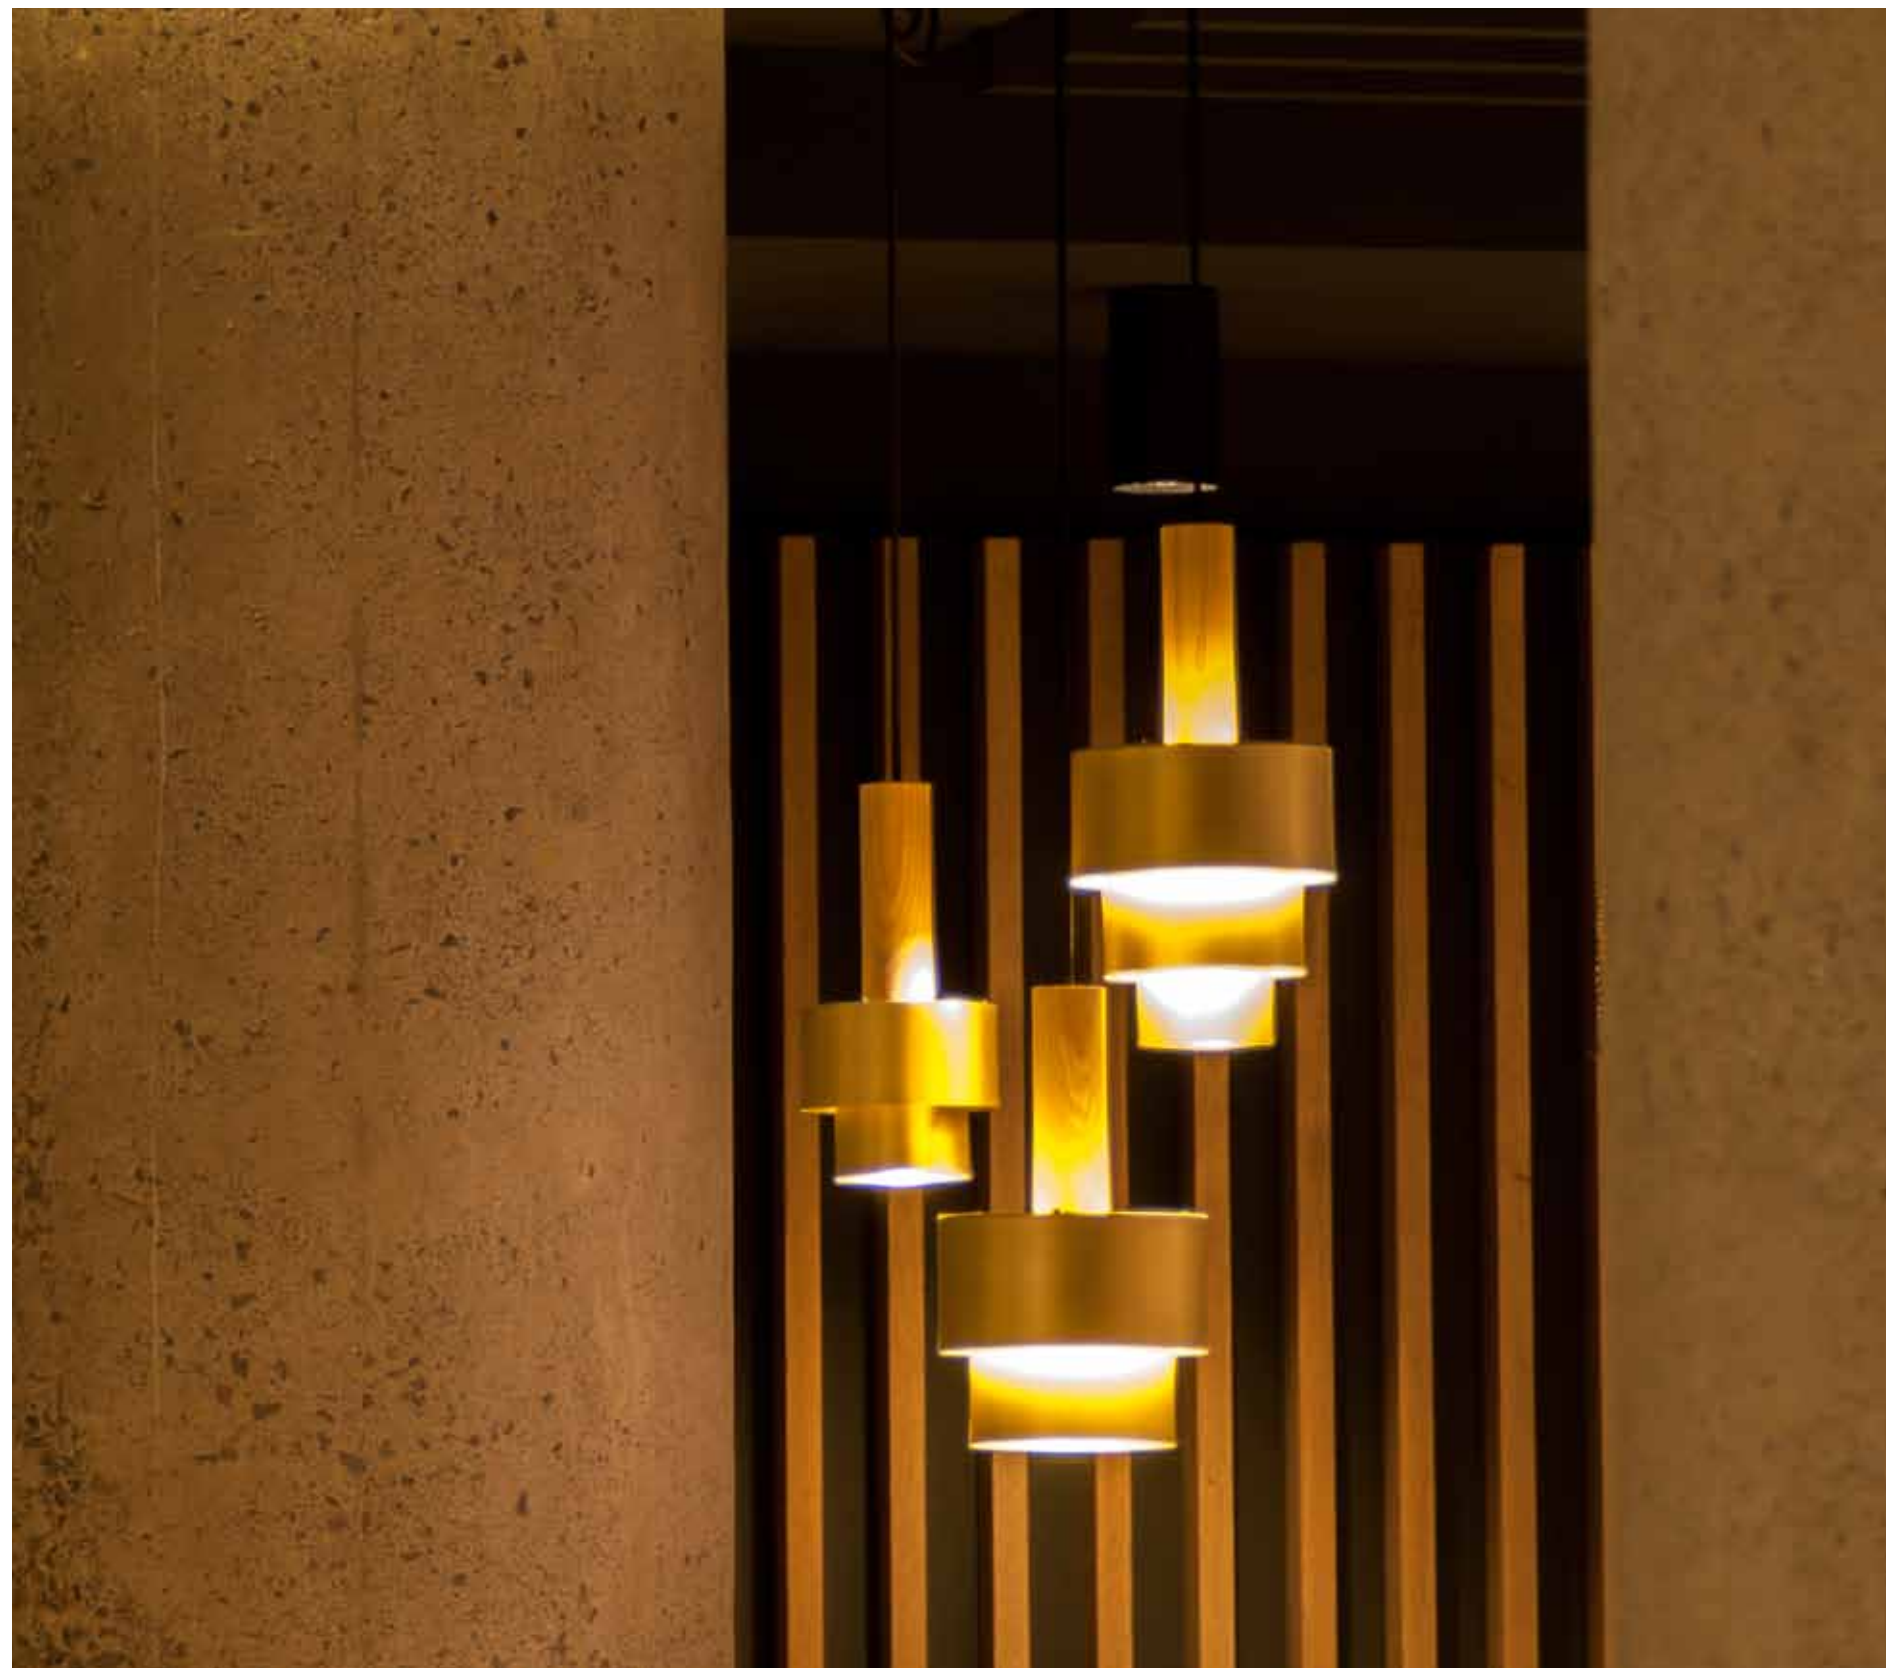

Set of pendants in various sizes, and wall lamp, composed of several brass pieces decorated in brass and pewter, combined with a natural ash tree wood cylinder. The light source is integrated LED warm plate which produces a very special reflection on metal and wood pieces.