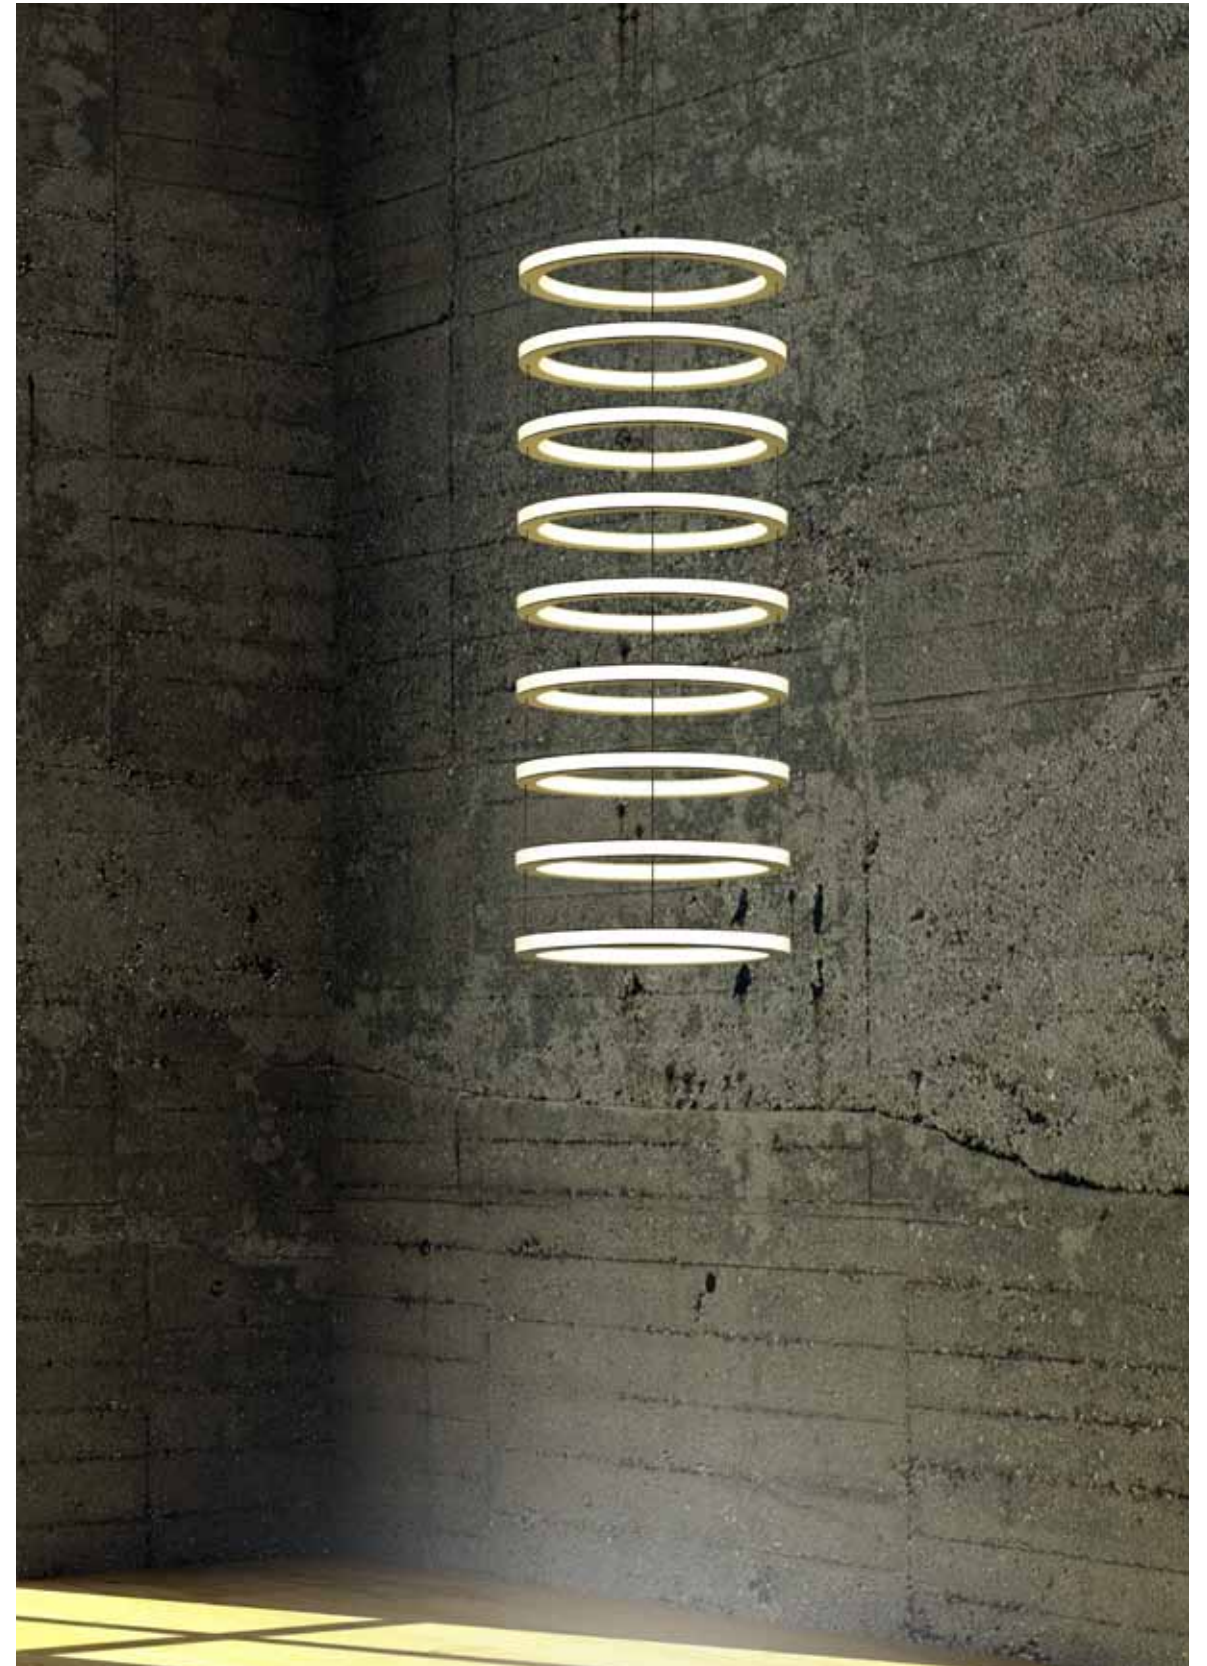

Set of suspension lamps composed by metal rings, decorated in brass, frontal and interior opal acrylic diffuser with a built-in light source of warm light. By combining the five ring diameters, a great variety of volumes and different shapes are formed.