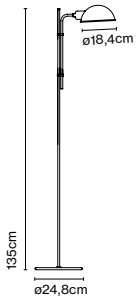

**Materials**  
Base: Iron wapped with black rubber  
Stem: Iron  
Shade: Aluminium

**Product type:** Floor  
**Light source:** E27 LED Standard 8W  
**Weight:** Net 3,1 kg – Gross 5 kg  
**Package:** 38 x 54 x 12 cm – 4,2 kg Vol – 0,024 m<sup>3</sup>  
5 x 5 x 143 cm – 0,8 kg Vol – 0,004 m<sup>3</sup>

**Cable length:** 2 m  
**Wire installation:** Plug-in  
**Color cord:** Black  
**Switch location:** In-line

### Product type: Floor

Light source: E27 LED Standard 8W

Weight: Net 5,2 kg – Gross 7,5 kg

Package: 52 x 42 x 13 cm – 6,3 kg Vol – 0,03 m<sup>3</sup>  
 35 x 35 x 23 cm – 0,6 kg Vol – 0,03 m<sup>3</sup>  
 120 x 4 x 4 cm – 0,6 kg Vol – 0,002 m<sup>3</sup>

### Product type: Wall

Light source: E14 LED 5W

Weight: Net 0,8 kg – Gross 1,5 kg

Package: 46 x 34 x 11 cm – 1,5 kg Vol – 0,017 m<sup>3</sup>

Cable length: 2 m  
 Wire installation: Plug-in  
 Color cord: Black  
 Canopy color: Same color as chosen shade  
 Switch location: In-line