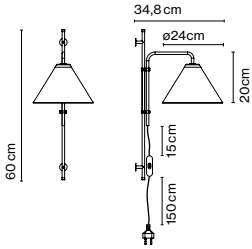

Funiculí A Fabric

Code	Finish
A641-403	● Black - White
A641-404	● Black - Sand

Materials
Stem: Iron
Shade: White or sand polyester shade, made of a PVC-PET laminated film

Product type: Wall
Light source: E14 LED 5W
Weight: Net 0,7 kg – Gross 1,7 kg
Package: 65 x 29 x 10 cm – 1,4 kg Vol – 0,02 m³
26 x 26 x 18 cm – 0,3 kg Vol – 0,012 m³

CE

ERC