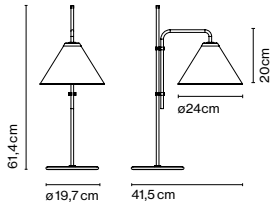

### Product type: Wall

Light source: E14 LED 5W

Weight: Net 0,8 kg – Gross 1,5 kg

Package: 46 x 34 x 11 cm – 1,5 kg Vol – 0,017 m<sup>3</sup>

Cable length: 2 m  
 Wire installation: Plug-in  
 Color cord: Black  
 Canopy color: Same color as chosen shade  
 Switch location: In-line

**Materials**  
 Base: Iron wapped with black rubber  
 Stem: Iron  
 Shade: Aluminium

**Product type:** Table  
**Light source:** E14 LED 5W  
**Weight:** Net 1,8 kg – Gross 3 kg  
**Package:** 47 x 34 x 11 cm – 3 kg Vol – 0,017 m<sup>3</sup>

### Materials

Base: Iron wapped with black rubber

Stem: Iron

Shade: White or sand polyester shade, made of a PVC-PET laminated film

Product type: Wall

Light source: E14 LED 5W

Weight: Net 1,7 kg – Gross 2,7 kg

Package: 65 x 31 x 10 cm – 2,4 kg Vol – 0,02 m<sup>3</sup>  
26 x 26 x 18 cm – 0,3 kg Vol – 0,012 m<sup>3</sup>

Cable length: 2 m  
Wire installation: Plug-in  
Color cord: Black  
Switch location: In-line