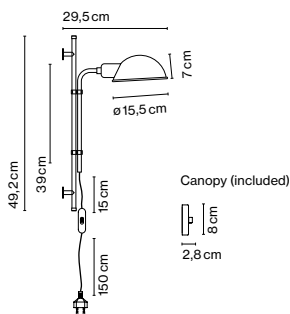

**Materials**  
Base: Iron wapped with black rubber  
Stem: Iron  
Shade: Aluminium

**Product type:** Floor  
**Light source:** E27 LED Standard 8W  
**Weight:** Net 3,1 kg – Gross 5 kg  
**Package:** 38 x 54 x 12 cm – 4,2 kg Vol – 0,024 m<sup>3</sup>  
5 x 5 x 143 cm – 0,8 kg Vol – 0,004 m<sup>3</sup>

Cable length: 2 m  
 Wire installation: Plug-in  
 Color cord: Black  
 Switch location: In-line

### Product type: Wall

Light source: E14 LED 5W

Weight: Net 0,8 kg – Gross 1,5 kg

Package: 46 x 34 x 11 cm – 1,5 kg Vol – 0,017 m<sup>3</sup>

Cable length: 2 m  
 Wire installation: Plug-in  
 Color cord: Black  
 Canopy color: Same color as chosen shade  
 Switch location: In-line

**Materials**  
 Base: Iron wapped with black rubber  
 Stem: Iron  
 Shade: Aluminium

**Product type:** Table  
**Light source:** E14 LED 5W  
**Weight:** Net 1,8 kg – Gross 3 kg  
**Package:** 47 x 34 x 11 cm – 3 kg Vol – 0,017 m<sup>3</sup>