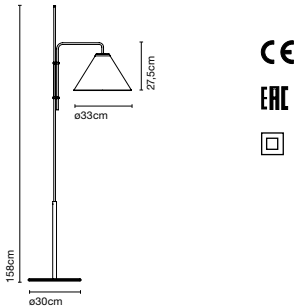

**Materials**  
Base: Iron wapped with black rubber  
Stem: Iron  
Shade: Aluminium

**Product type:** Floor  
**Light source:** E27 LED Standard 8W  
**Weight:** Net 3,1 kg – Gross 5 kg  
**Package:** 38 x 54 x 12 cm – 4,2 kg Vol – 0,024 m<sup>3</sup>  
5 x 5 x 143 cm – 0,8 kg Vol – 0,004 m<sup>3</sup>

### Product type: Floor

Light source: E27 LED Standard 8W

Weight: Net 5,2 kg – Gross 7,5 kg

Package: 52 x 42 x 13 cm – 6,3 kg Vol – 0,03 m<sup>3</sup>  
 35 x 35 x 23 cm – 0,6 kg Vol – 0,03 m<sup>3</sup>  
 120 x 4 x 4 cm – 0,6 kg Vol – 0,002 m<sup>3</sup>

Cable length: 2 m  
 Wire installation: Plug-in  
 Color cord: Black  
 Switch location: In-line

### Product type: Wall

Light source: E14 LED 5W

Weight: Net 0,8 kg – Gross 1,5 kg

Package: 46 x 34 x 11 cm – 1,5 kg Vol – 0,017 m<sup>3</sup>

Cable length: 2 m  
 Wire installation: Plug-in  
 Color cord: Black  
 Canopy color: Same color as chosen shade  
 Switch location: In-line