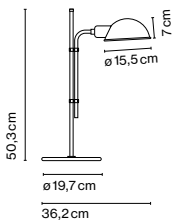

**Materials**  
Base: Iron wapped with black rubber  
Stem: Iron  
Shade: Aluminium

**Product type:** Floor  
**Light source:** E27 LED Standard 8W  
**Weight:** Net 3,1 kg – Gross 5 kg  
**Package:** 38 x 54 x 12 cm – 4,2 kg Vol – 0,024 m<sup>3</sup>  
5 x 5 x 143 cm – 0,8 kg Vol – 0,004 m<sup>3</sup>

### Product type: Wall

Light source: E14 LED 5W

Weight: Net 0,8 kg – Gross 1,5 kg

Package: 46 x 34 x 11 cm – 1,5 kg Vol – 0,017 m<sup>3</sup>

Cable length: 2 m  
 Wire installation: Plug-in  
 Color cord: Black  
 Canopy color: Same color as chosen shade  
 Switch location: In-line

CE

ERC

**Cable length:** 2 m  
**Wire installation:** Plug-in  
**Color cord:** Black  
**Switch location:** In-line

**Materials**  
 Base: Iron wapped with black rubber  
 Stem: Iron  
 Shade: Aluminium

**Product type:** Table  
**Light source:** E14 LED 5W  
**Weight:** Net 1,8 kg – Gross 3 kg  
**Package:** 47 x 34 x 11 cm – 3 kg Vol – 0,017 m<sup>3</sup>