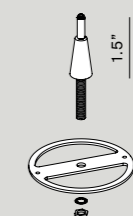

D33Nsp.60

D3Nsp.100

Accessories

D33N /1
table base

D33N/3
fixing pin

D33N/4
clamp

D33N/5
desk joint

Light source

D33N100 / D33Nt100

LED filament E27
70W HSGSA E27

D33Nsp60

LED E14
28W spot R50 E14
42W HSGSA E14

D33sp100

LED filament E27
70W HSGSA E27

Materials

Injection-molded polycarbonate grip handle, sheared and formed steel arms, die-cast metal joints