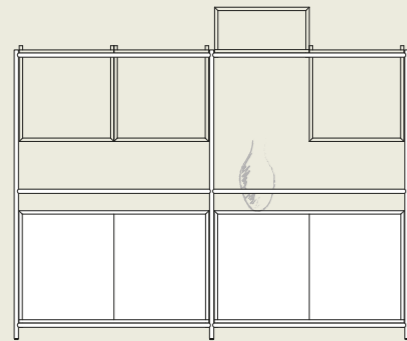

UNDERSTAND

SHELF SYSTEM

PRODUCT FACT SHEET

MIZETTO

UNDERSTAND / SHELF SYSTEM

Understand is a sculptural shelving system and room divider for many different environments.

A jewel or piece of art, as much as a storage unit, where different modules create a freestanding entity. The furniture system plays with the idea of gravitation and has no clear limits or limitations, with its levitating boxes and shapes. By placing the boxes differently, either hanging or resting on the steel frame, practical shelves and beautiful voids can be created. Even a pot for greenery can be added.

V001

1x frame low
2x Small module
2x medium module

V002

1x frame low
2x medium module WB
3x planter

V003

1x frame mid
1x large module WB
1x medium module
1x small module

V004

1x frame mid
2x medium module WD
2x medium module WB

V010

1x frame low
1x frame mid
1x XL module
1x large box module
1x medium module
1x small module
1x planter

V011

1x frame high
1x large module
4x medium module

V012

3x frame high + gable
2x XL module
4x medium module WD
5x medium module
5x small module

V005

1x frame high
1x XL module
2x medium module
1x small module

V006

2x frame mid + gable
2x XL module
3x medium module
1x small module

V007

3x frame low + gable
1x XL module
1x large module WB
2x medium module WB