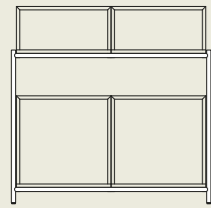

SIGNAL WHITE

“Organize, display or divide.
Storage that conforms to your
personal needs.”

High frame combination in Pale grey. Module in Green tea and Pine tree.

“Made in Sweden by skilled hands.
Carefully crafted pieces that
leaves nothing to hide.”

V001

1x frame low
2x Small module
2x medium module

V002

1x frame low
2x medium module WB
3x planter

V003

1x frame mid
1x large module WB
1x medium module
1x small module

V004

1x frame mid
2x medium module WD
2x medium module WB