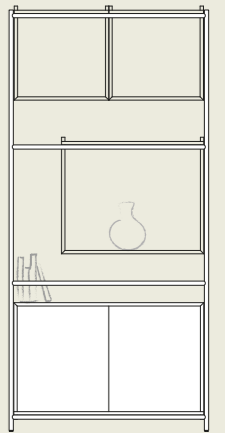

Understand always starts and ends with a gable of the High, Mid or Low model.

To extend the shelf system a connector is added. These connectors are offered in a variety of models and sizes to make the system complete. The connectors enable the system to be extended without double gables which gives a cleaner look. The connectors are available in six different models for the user to create their own unique set-up.

V010

1x frame low
1x frame mid
1x XL module
1x large box module
1x medium module
1x small module
1x planter

V011

1x frame high
1x large module
4x medium module

V012

3x frame high + gable
2x XL module
4x medium module WD
5x medium module
5x small module

V005

1x frame high
1x XL module
2x medium module
1x small module

V006

2x frame mid + gable
2x XL module
3x medium module
1x small module

V007

3x frame low + gable
1x XL module
1x large module WB
2x medium module WB

V013

2x frame mid + gable
1x large module
3x medium module
2x small module
1x planter

V014

1x frame mid
2x frame low
1x XL module
1x Large module
2x medium module
2x medium module WB
2x planter

V015

1x frame high
1x XL module
1x Large module
2x medium module