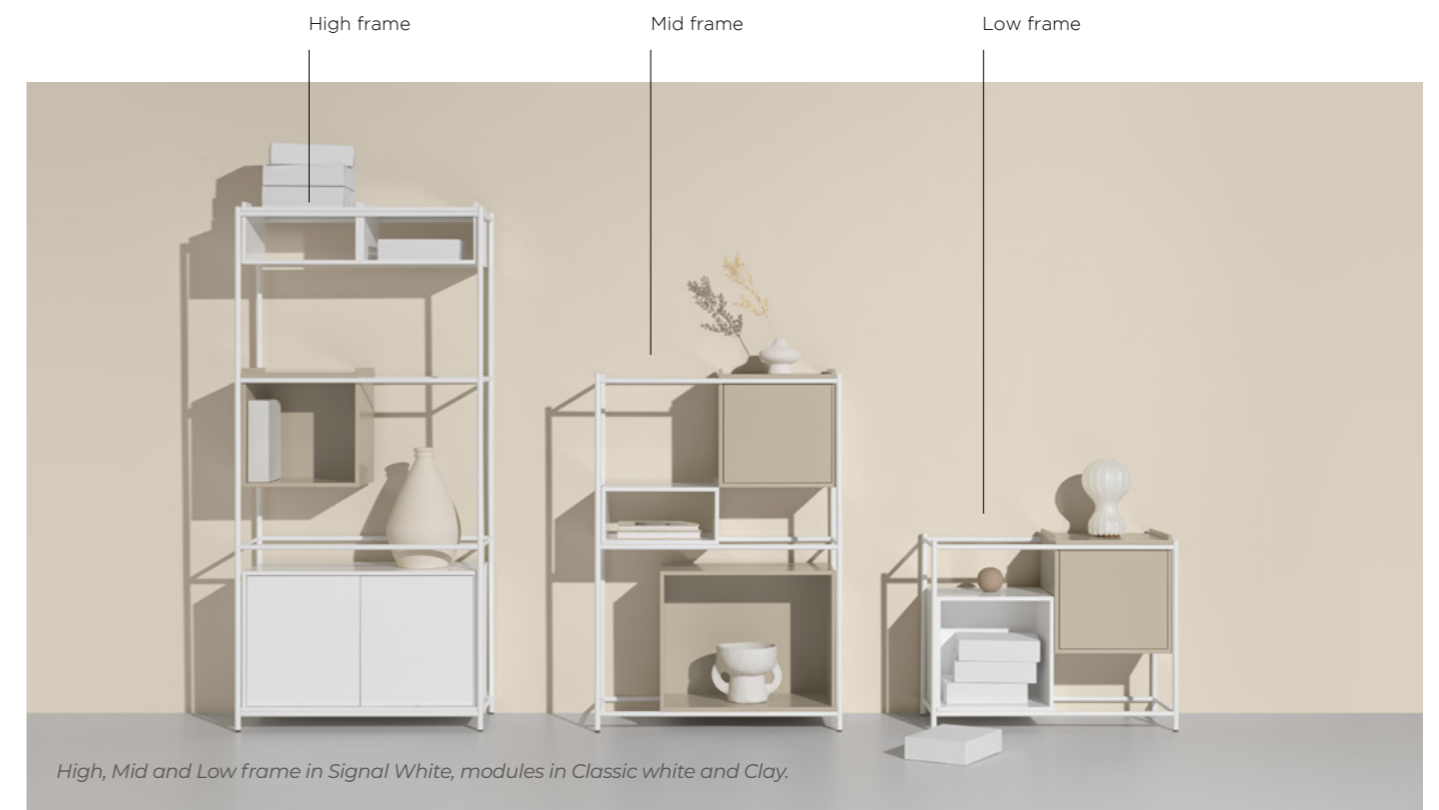

SIGNAL WHITE

“Organize, display or divide.
Storage that conforms to your
personal needs.”

High frame combination in Pale grey. Module in Green tea and Pine tree.

“Made in Sweden by skilled hands.
Carefully crafted pieces that
leaves nothing to hide.”