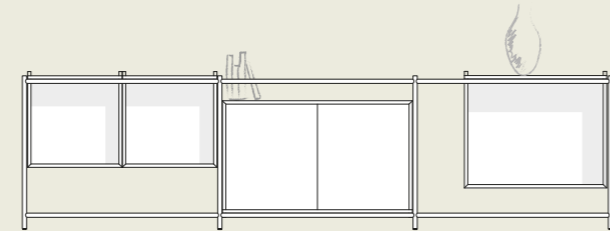

V007

3x frame low + gable
1x XL module
1x large module WB
2x medium module WB