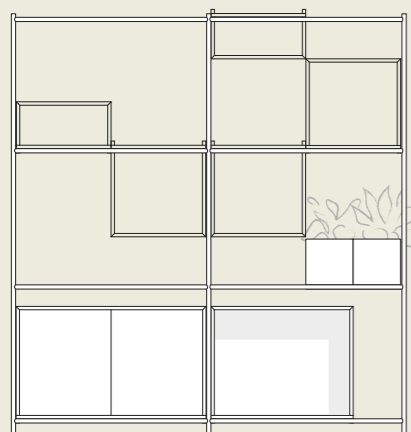

UNDERSTAND

SHELF SYSTEM

PRODUCT FACT SHEET

MIZETTO

UNDERSTAND / SHELF SYSTEM

Understand is a sculptural shelving system and room divider for many different environments.

A jewel or piece of art, as much as a storage unit, where different modules create a freestanding entity. The furniture system plays with the idea of gravitation and has no clear limits or limitations, with its levitating boxes and shapes. By placing the boxes differently, either hanging or resting on the steel frame, practical shelves and beautiful voids can be created. Even a pot for greenery can be added.

V005

1x frame high
1x XL module
2x medium module
1x small module

V006

2x frame mid + gable
2x XL module
3x medium module
1x small module

V007

3x frame low + gable
1x XL module
1x large module WB
2x medium module WB

V013

2x frame mid + gable
1x large module
3x medium module
2x small module
1x planter

V014

1x frame mid
2x frame low
1x XL module
1x Large module
2x medium module
2x medium module WB
2x planter

V015

1x frame high
1x XL module
1x Large module
2x medium module

V008

2x frame high + gable
1x XL module
1x large module WB
3x medium module
2x small module
2x planter

V009

2x frame low
1x frame mid
1x frame high + gable
2x XL module
1x large module WB
2x medium module WD
2x medium module
2x small module
2x planter