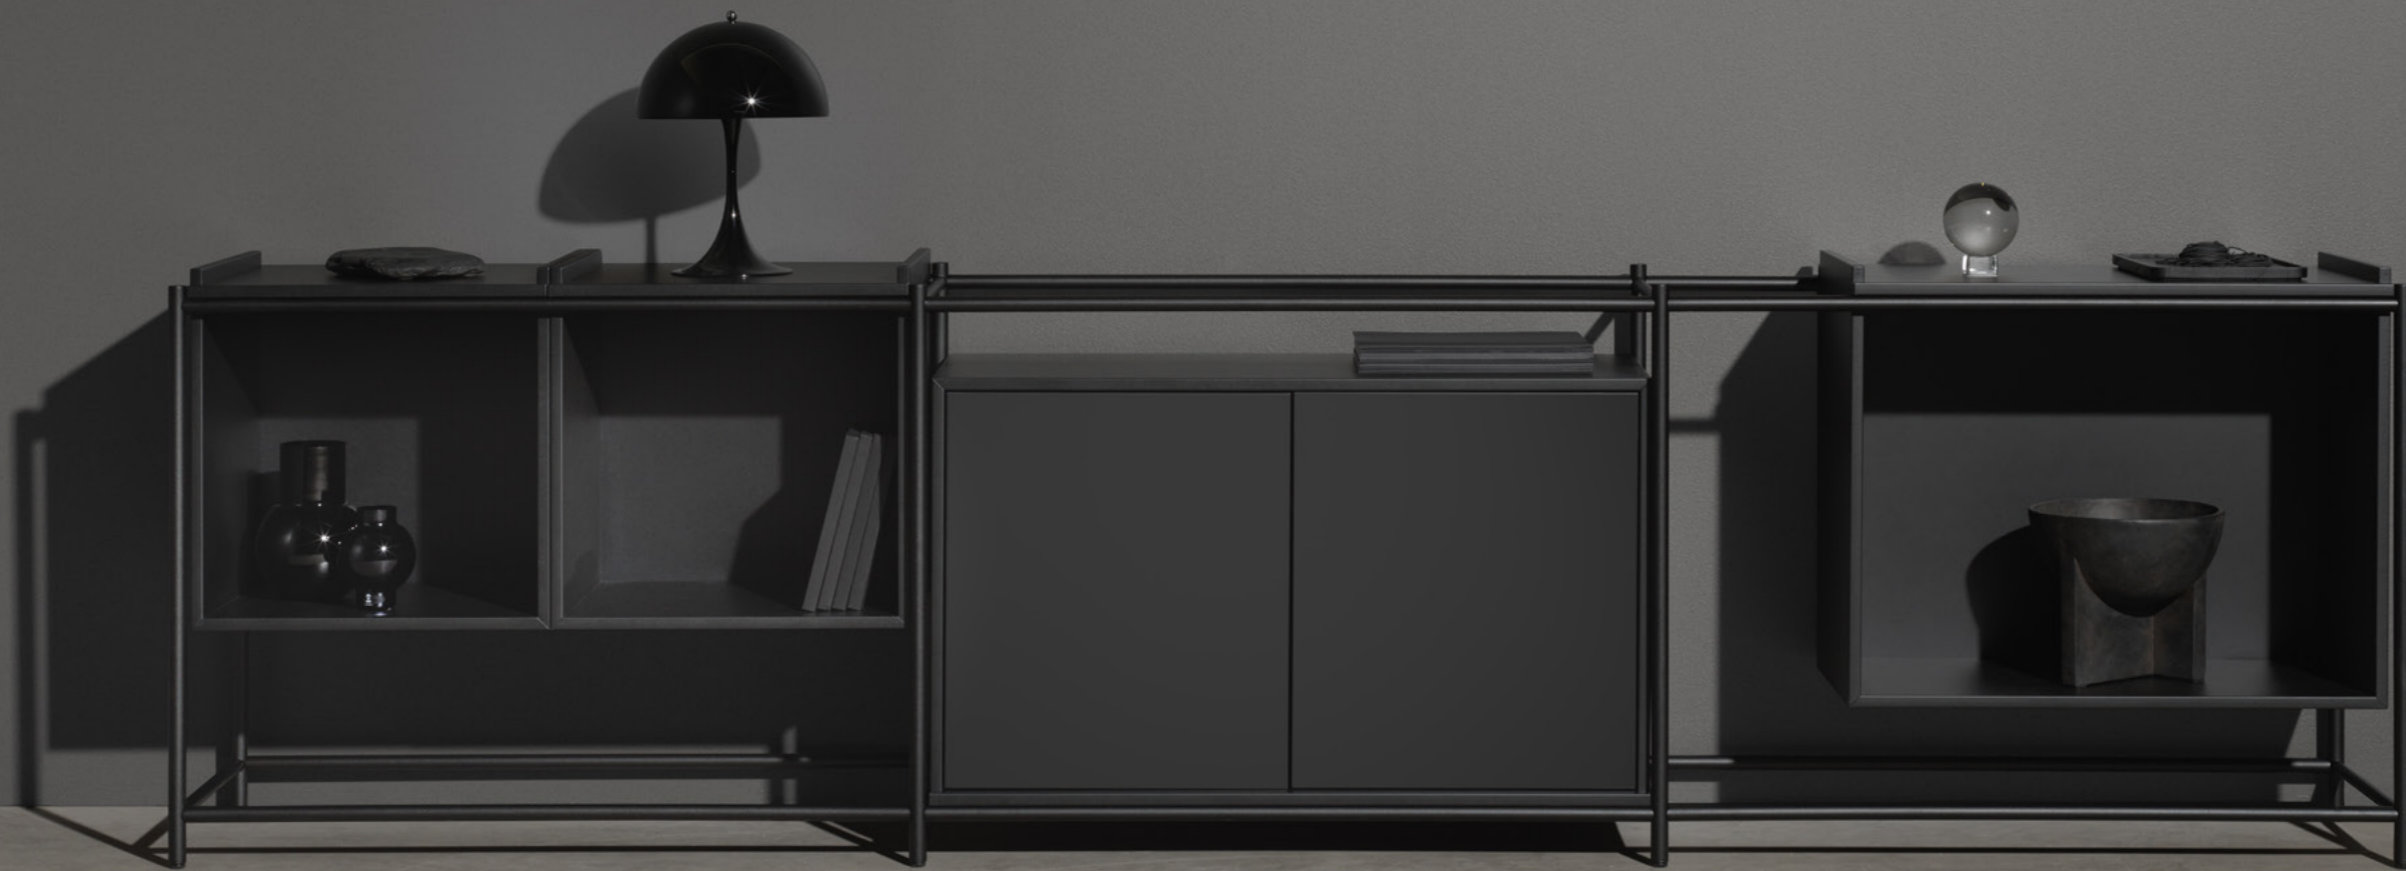

UNDERSTAND

SHELF SYSTEM

PRODUCT FACT SHEET

MIZETTO

UNDERSTAND / SHELF SYSTEM

Understand is a sculptural shelving system and room divider for many different environments.

A jewel or piece of art, as much as a storage unit, where different modules create a freestanding entity. The furniture system plays with the idea of gravitation and has no clear limits or limitations, with its levitating boxes and shapes. By placing the boxes differently, either hanging or resting on the steel frame, practical shelves and beautiful voids can be created. Even a pot for greenery can be added.

SIGNAL WHITE

“Organize, display or divide.
Storage that conforms to your
personal needs.”

High frame combination in Pale grey. Module in Green tea and Pine tree.

“Made in Sweden by skilled hands.
Carefully crafted pieces that
leaves nothing to hide.”