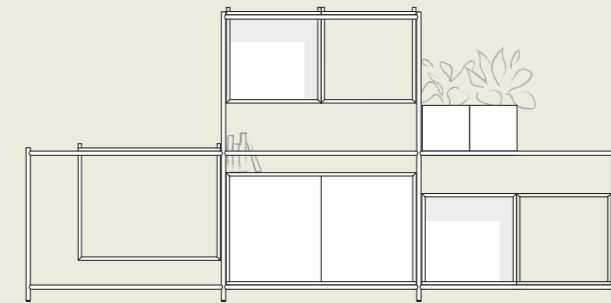

UNDERSTAND

SHELF SYSTEM

PRODUCT FACT SHEET

MIZETTO

UNDERSTAND / SHELF SYSTEM

Understand is a sculptural shelving system and room divider for many different environments.

A jewel or piece of art, as much as a storage unit, where different modules create a freestanding entity. The furniture system plays with the idea of gravitation and has no clear limits or limitations, with its levitating boxes and shapes. By placing the boxes differently, either hanging or resting on the steel frame, practical shelves and beautiful voids can be created. Even a pot for greenery can be added.

V005

1x frame high
1x XL module
2x medium module
1x small module

V006

2x frame mid + gable
2x XL module
3x medium module
1x small module

V007

3x frame low + gable
1x XL module
1x large module WB
2x medium module WB

V013

2x frame mid + gable
1x large module
3x medium module
2x small module
1x planter

V014

1x frame mid
2x frame low
1x XL module
1x Large module
2x medium module
2x medium module WB
2x planter

V015

1x frame high
1x XL module
1x Large module
2x medium module