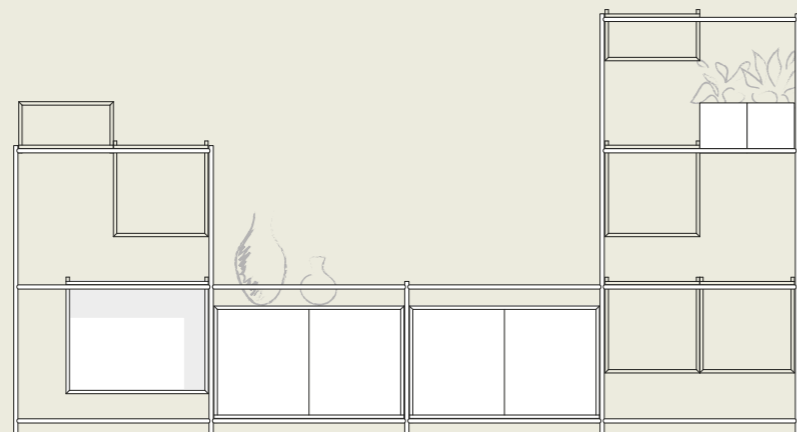

UNDERSTAND

SHELF SYSTEM

PRODUCT FACT SHEET

MIZETTO

UNDERSTAND / SHELF SYSTEM

Understand is a sculptural shelving system and room divider for many different environments.

A jewel or piece of art, as much as a storage unit, where different modules create a freestanding entity. The furniture system plays with the idea of gravitation and has no clear limits or limitations, with its levitating boxes and shapes. By placing the boxes differently, either hanging or resting on the steel frame, practical shelves and beautiful voids can be created. Even a pot for greenery can be added.

V013

2x frame mid + gable
1x large module
3x medium module
2x small module
1x planter

V014

1x frame mid
2x frame low
1x XL module
1x Large module
2x medium module
2x medium module WB
2x planter

V015

1x frame high
1x XL module
1x Large module
2x medium module

V008

2x frame high + gable
1x XL module
1x large module WB
3x medium module
2x small module
2x planter

V009

2x frame low
1x frame mid
1x frame high + gable
2x XL module
1x large module WB
2x medium module WD
2x medium module
2x small module
2x planter