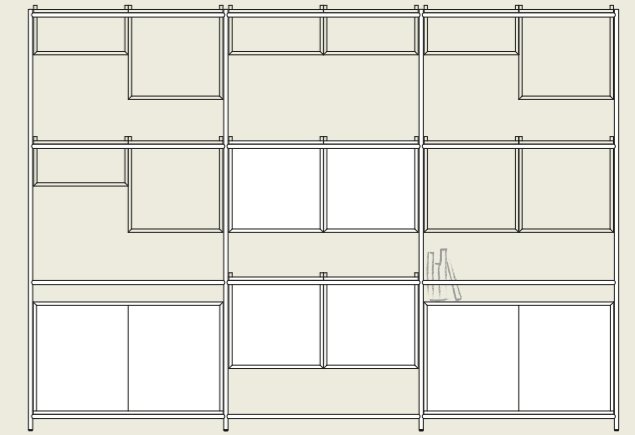

UNDERSTAND

SHELF SYSTEM

PRODUCT FACT SHEET

MIZETTO

UNDERSTAND / SHELF SYSTEM

Understand is a sculptural shelving system and room divider for many different environments.

A jewel or piece of art, as much as a storage unit, where different modules create a freestanding entity. The furniture system plays with the idea of gravitation and has no clear limits or limitations, with its levitating boxes and shapes. By placing the boxes differently, either hanging or resting on the steel frame, practical shelves and beautiful voids can be created. Even a pot for greenery can be added.

V001

1x frame low
2x Small module
2x medium module

V002

1x frame low
2x medium module WB
3x planter

V003

1x frame mid
1x large module WB
1x medium module
1x small module

V004

1x frame mid
2x medium module WD
2x medium module WB

V010

1x frame low
1x frame mid
1x XL module
1x large box module
1x medium module
1x small module
1x planter

V011

1x frame high
1x large module
4x medium module

V012

3x frame high + gable
2x XL module
4x medium module WD
5x medium module
5x small module