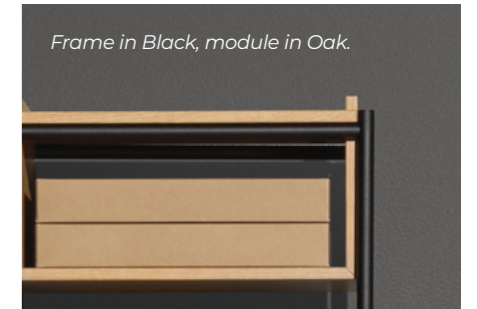

SIGNAL WHITE

“Organize, display or divide.
Storage that conforms to your
personal needs.”

High frame combination in Pale grey. Module in Green tea and Pine tree.

“Made in Sweden by skilled hands.
Carefully crafted pieces that
leaves nothing to hide.”