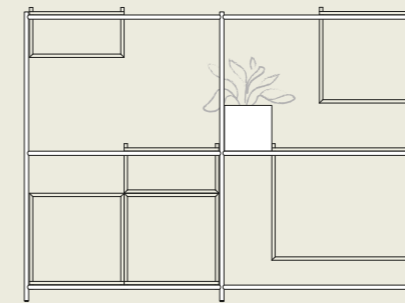

UNDERSTAND

SHELF SYSTEM

PRODUCT FACT SHEET

MIZETTO

UNDERSTAND / SHELF SYSTEM

Understand is a sculptural shelving system and room divider for many different environments.

A jewel or piece of art, as much as a storage unit, where different modules create a freestanding entity. The furniture system plays with the idea of gravitation and has no clear limits or limitations, with its levitating boxes and shapes. By placing the boxes differently, either hanging or resting on the steel frame, practical shelves and beautiful voids can be created. Even a pot for greenery can be added.

V005

1x frame high
1x XL module
2x medium module
1x small module

V006

2x frame mid + gable
2x XL module
3x medium module
1x small module

V007

3x frame low + gable
1x XL module
1x large module WB
2x medium module WB

V013

2x frame mid + gable
1x large module
3x medium module
2x small module
1x planter

V014

1x frame mid
2x frame low
1x XL module
1x Large module
2x medium module
2x medium module WB
2x planter

V015

1x frame high
1x XL module
1x Large module
2x medium module