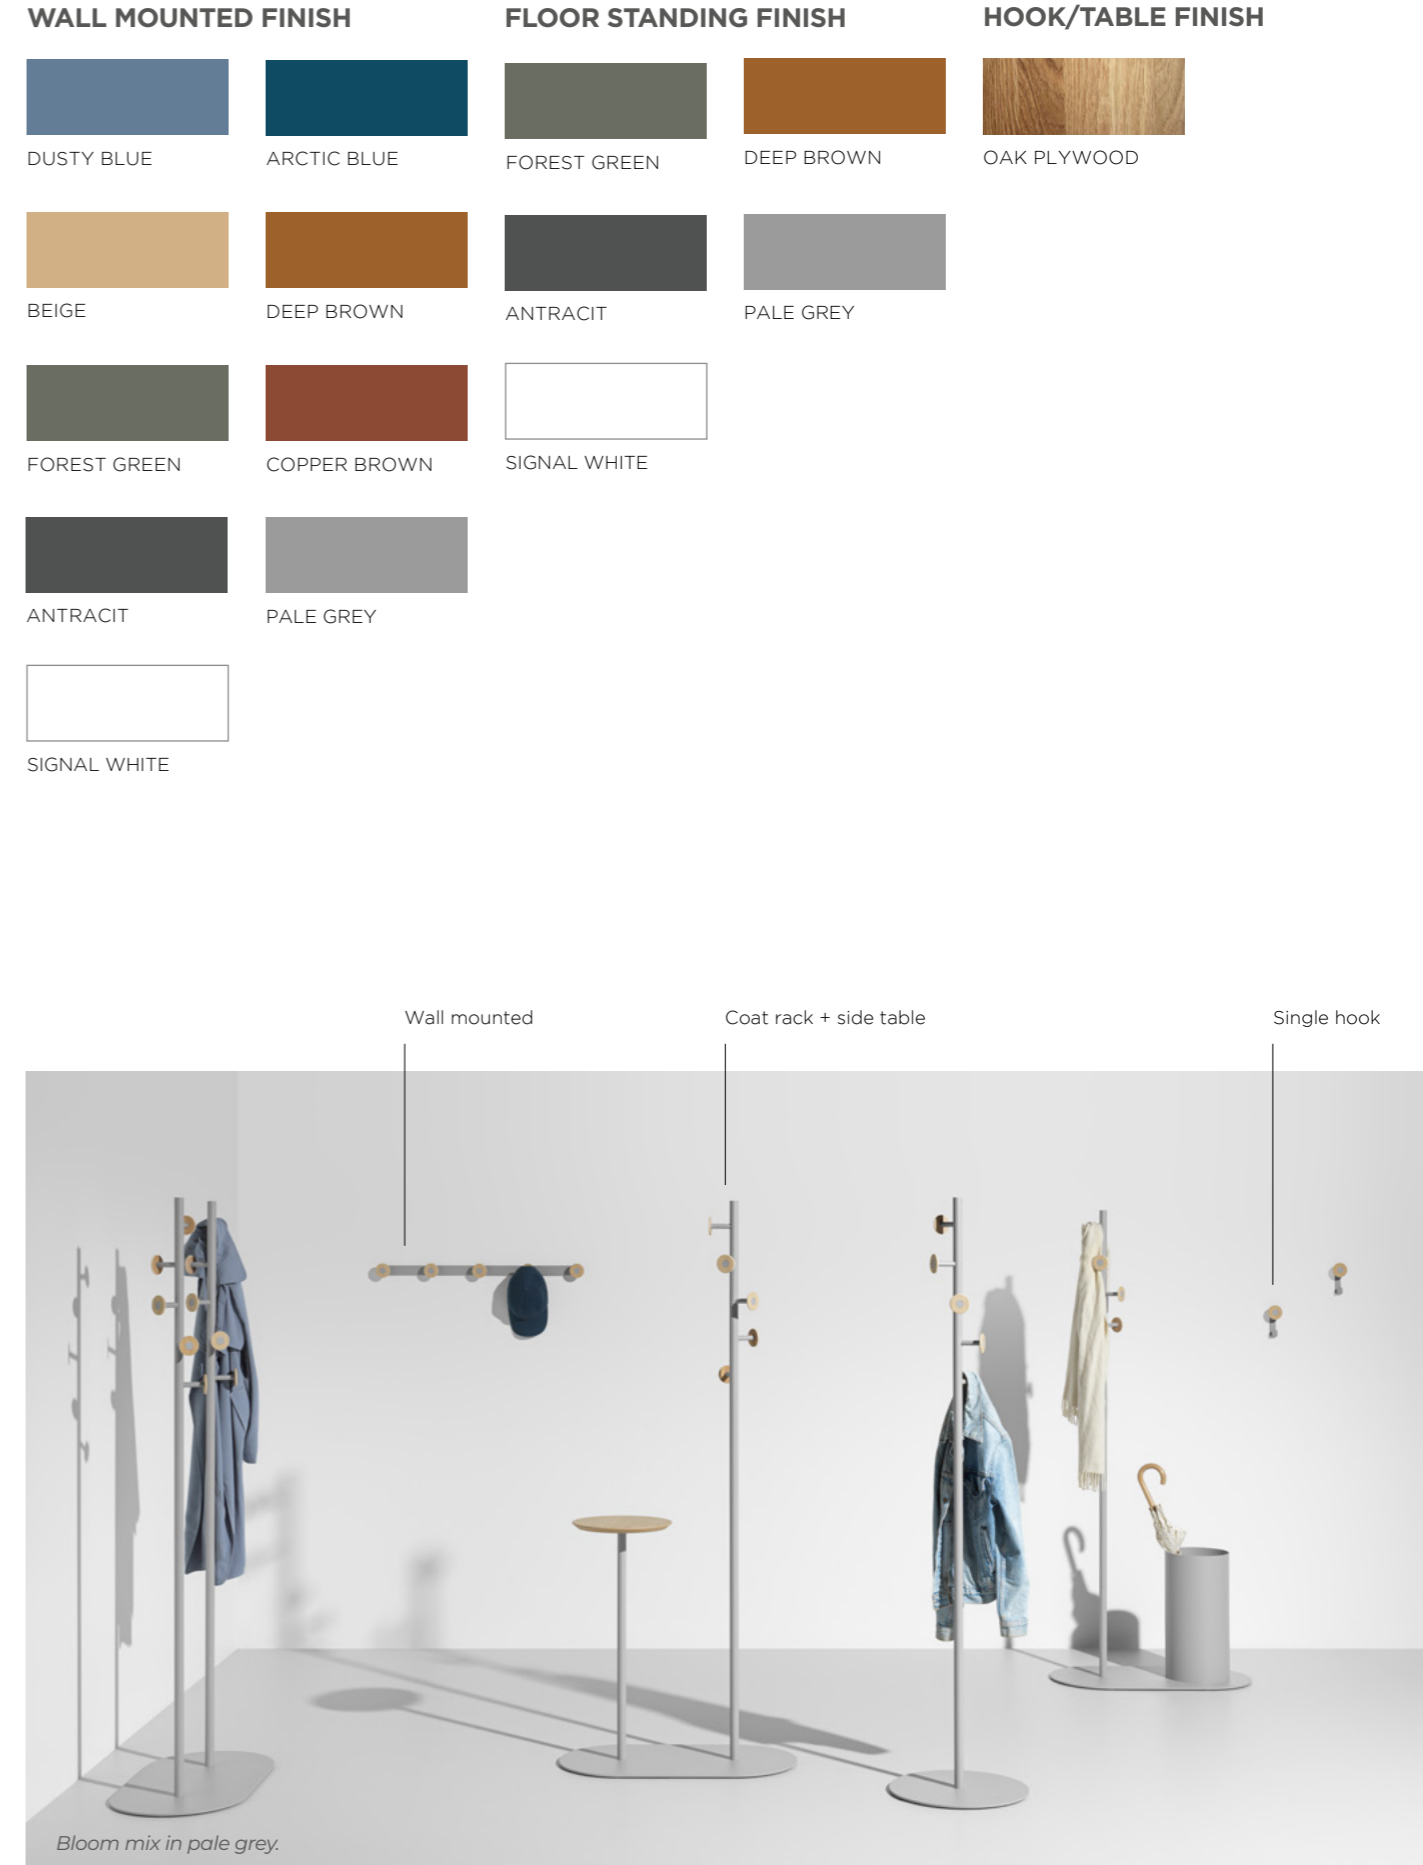

BLOOM / COAT RACK

Bloom is a dainty clothing system that gives a strong first impression; a storage unit with added functions and dedicated space for umbrellas, bags and other things often left in the entrance.

Simple geometric shapes are combined in a way that refers to a flower's petals, which make up the knobs of the hanger.

Bloom is available in wall-mounted or free-standing variations, and can be combined with different elements to create a warm and welcoming atmosphere.

The powder coated metal comes in eight standard colors in combination with oak plywood.

DESIGN

Studio Nooi

MATERIALS

The metal frame is produced in powder coated steel.

Wall mounted version is available in nine colors.

Floor standing model is available in five colors.

Hook and table in oak veneer.

MADE IN SWEDEN

WALL MOUNTED FINISH

MEASUREMENTS

Single coat rack
1800xD420
70,9'xD16,5'

Double coat rack
1800x760x420
70,9'x18,1'x16,5'

Coat rack + Umbrella stand
1800x760x420
70,9'x18,1'x16,5'
Umbrella stand 480xD240
18,9'xD9,4'

Coat rack + side table
1800x760x420
70,9'x18,1'x16,5'
Table 760xD320
18,1'xD12,6'