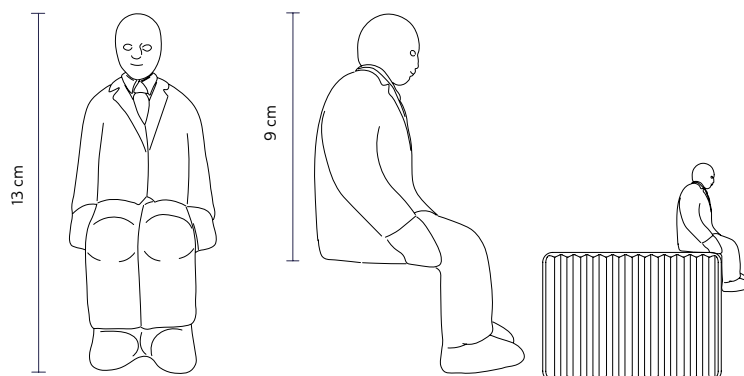

UMARELL optional

Giorgio Biscaro design

year 2019

DATA SHEET - AC199AC INT

OPTIONAL

material ceramic
colour matt white

PACKAGING

n° cartons 1
net weight/kg 0,2
gross weight/kg 0,4
packaging/cm 21x21x20