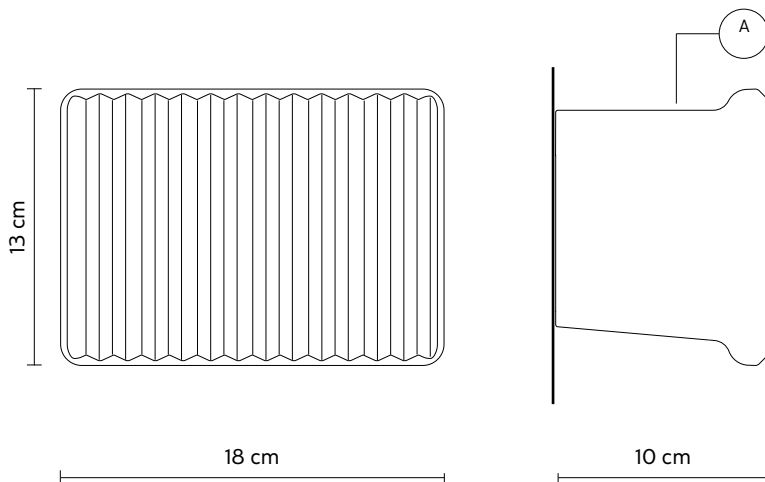

UMARELL wall lamp

Giorgio Biscaro design

year 2019

DATA SHEET - AP199HD INT

LAMP "A"

material ceramic
colour matt white

ELECTRICAL SYSTEM

source 2x LED
top 7,35W, 958lumen
down 2,4W, 324lumen
(tot 1282 lumen)
2700K
CRI \geq 80 class A+

PACKAGING

n° cartons 1
net weight/kg 0,8
gross weight/kg 1,3
packaging/cm 24x24x39

LIGHT EMISSION

bidirectional

 direct
 filtered
 indirect
 absence

COMPLIANT WITH

IEC 60598-1:2014
EN 60598-1:2015

degree of protection IP20
LED equipped

n° cartons 1
net weight/kg 0,2
gross weight/kg 0,4
packaging/cm 21x21x20

DATA SHEET - AC199BC INT

OPTIONAL

material ceramic
colour matt white

PACKAGING

n° cartons 1
net weight/kg 0,2
gross weight/kg 0,4
packaging/cm 21x21x20

DATA SHEET - AC199CC INT

OPTIONAL

material ceramic
colour matt white

PACKAGING

n° cartons 1
net weight/kg 0,2
gross weight/kg 0,4
packaging/cm 21x21x20