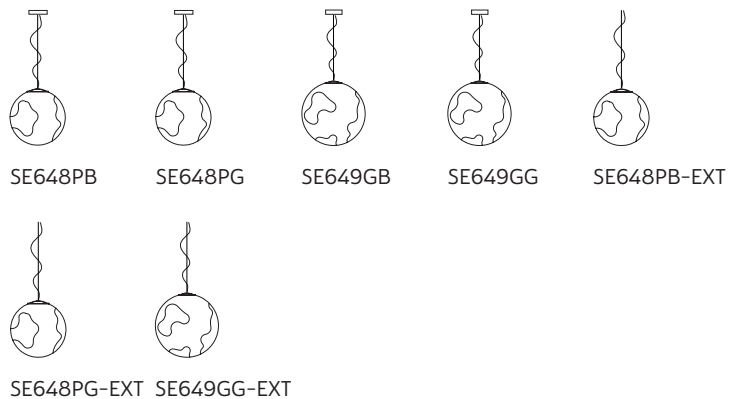

COLLECTION

available also as floor lamp (indoor and outdoor)