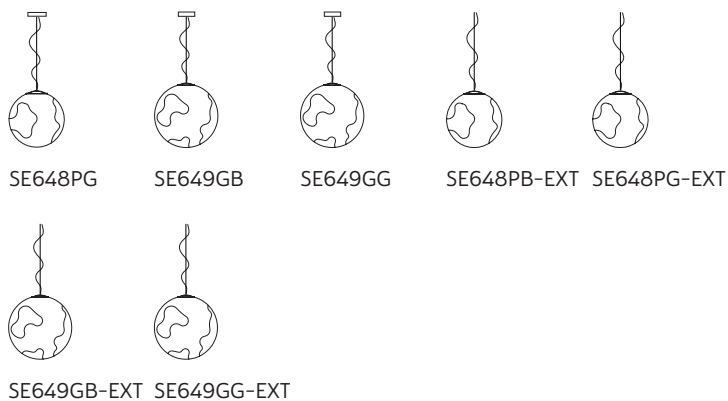

COLLECTION

available also as floor lamp (indoor and outdoor)