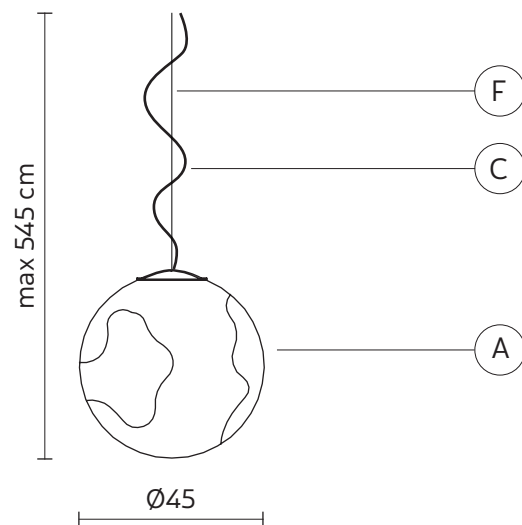

ULULÌ suspension

Matteo Ugolini design

year 2013

TECHNICAL SHEET - SE648PB-EXT

STRUCTURE "A"

material	fiberglass/ lace	
colour	white	

ELECTRICAL CABLE "C"

material	neoprene	
colour	green	

SUSPENSION CABLE "F"

material	steel	

ELECTRICAL SYSTEM

socket	E27	
source	max 1x70w	
energy class	from E to A++	

PACKAGING

nr. of collis	1	
net weight/kg	3,1	
gross weight/kg	5,3	
packaging/cm	50x50x70	

EMISSION OF LIGHT

unidirectional