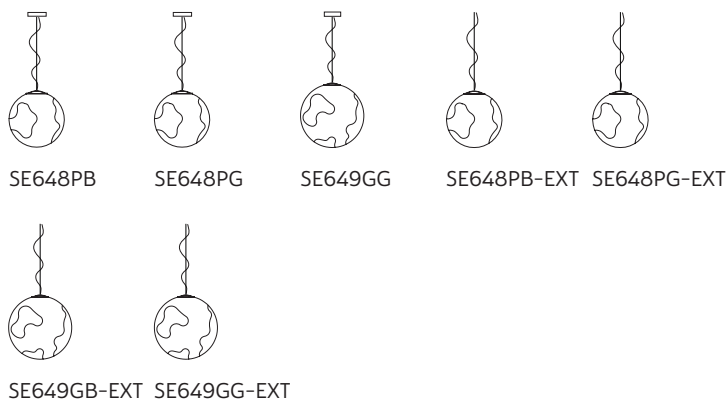

COLLECTION

available also as floor lamp (indoor and outdoor)