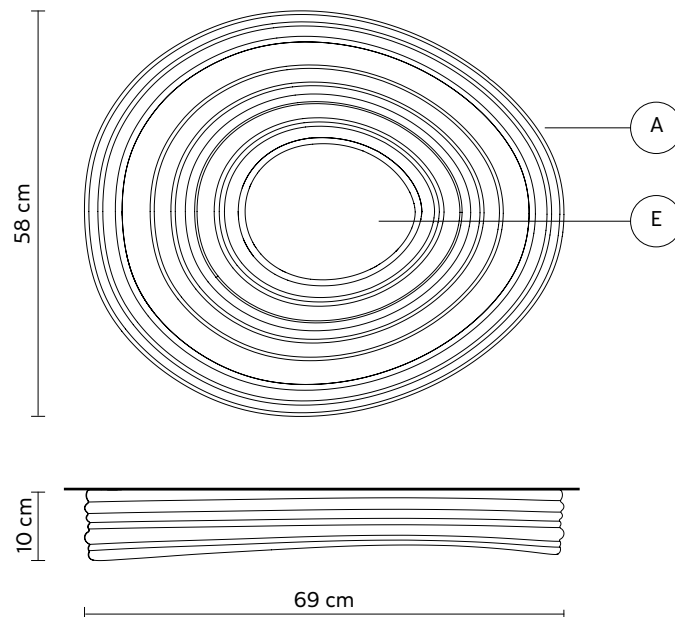

### PACKAGING

n° cartons 1  
net weight/kg 13,8  
gross weight/kg 16,4  
packaging/cm 74x64x14

### LIGHT EMISSION

unidirectional

 direct  
 filtered  
 indirect  
 absence