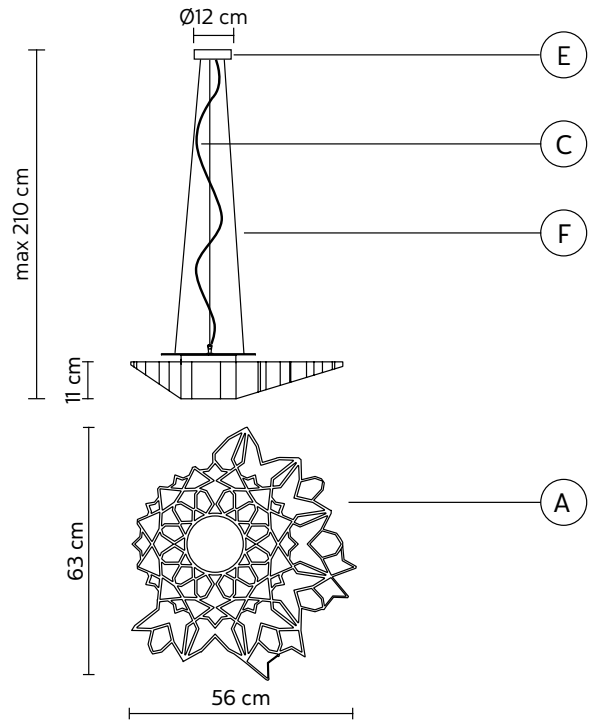

NOTREDAME suspension lamp

Luca De Bona & Dario De Meo design

year 2018

DATA SHEET - SE130 40 INT

LAMP "A"

material	techno polymer	
colour	gold	

CEILING CUP "E"

material	metal	
colour	gold	

ELECTRICAL CABLE "C"

colour	transparent	

SUSPENSION CABLE "C"

material	steel	

ELECTRICAL SYSTEM

source	LED/strip LED dimmable via trailing edge phase dimmers
	Frontal LED 13W, 1520 lumen 3000K CRI>80
	strip LED backlight 3W, 280 lumen, 3000K CRI>80 class A+

PACKAGING

n° cartons	2
net weight/kg	5,5 (A+Kit led)
gross weight/kg	7,5 (A+Kit led)
packaging/cm	67x73x18,5(A)-21x21x20(Kit led)

LIGHT EMISSION

unidirectional

	direct
	filtered
	indirect
	absence

COMPLIANT WITH

IEC	60598-1:2014
EN	60598-1:2015
degree of protection	IP20
bulb	Kit LED equipped