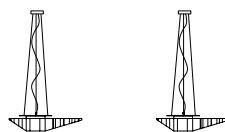

IEC	60598-1:2014
EN	60598-1:2015
	  
degree of protection	IP20
bulb	Kit LED equipped

COLLECTION

also available ceiling/wall lamp version, gold and white version

SE130 3B INT SE130 5B INT SE130 3O INT SE130 5O INT SE130 4B INT