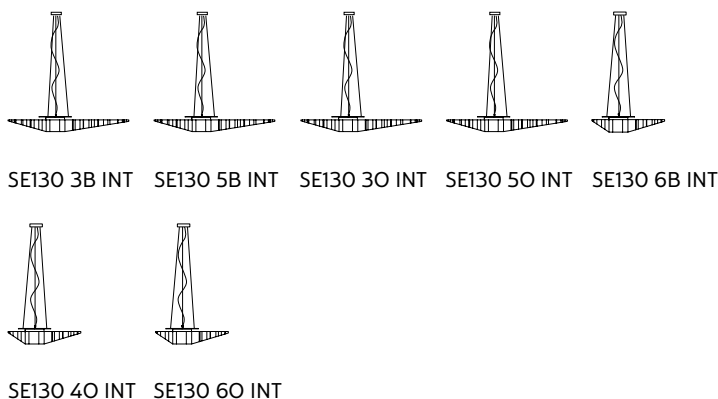

ELECTRICAL CABLE "C"

colour	transparent	
--------	-------------	---

SUSPENSION CABLE "C"

material	steel
----------	-------

ELECTRICAL SYSTEM

source	LED/strip LED dimmable via trailing edge phase dimmers
	Frontal LED 13W, 1520 lumen 3000K CRI>80
	strip LED backlight 3W, 280 lumen, 3000K CRI>80 class A+

PACKAGING

n° cartons	2
net weight/kg	5,5 (A+Kit led)
gross weight/kg	7,5 (A+Kit led)
packaging/cm	67x73x18,5(A)-21x21x20(Kit led)

LIGHT EMISSION

unidirectional

		direct
		filtered
		indirect
		absence

COMPLIANT WITH

IEC	60598-1:2014
EN	60598-1:2015
	
degree of protection	IP20
bulb	Kit LED equipped

COLLECTION

also available ceiling/wall lamp version, gold and white version

NOTREDAME suspension lamp

Luca De Bona & Dario De Meo design

year 2018

DATA SHEET - SE130 40 INT

LAMP "A"

material	techno polymer	
colour	gold	

CEILING CUP "E"

material	metal	
colour	gold	

ELECTRICAL CABLE "C"

colour	transparent	
--------	-------------	---