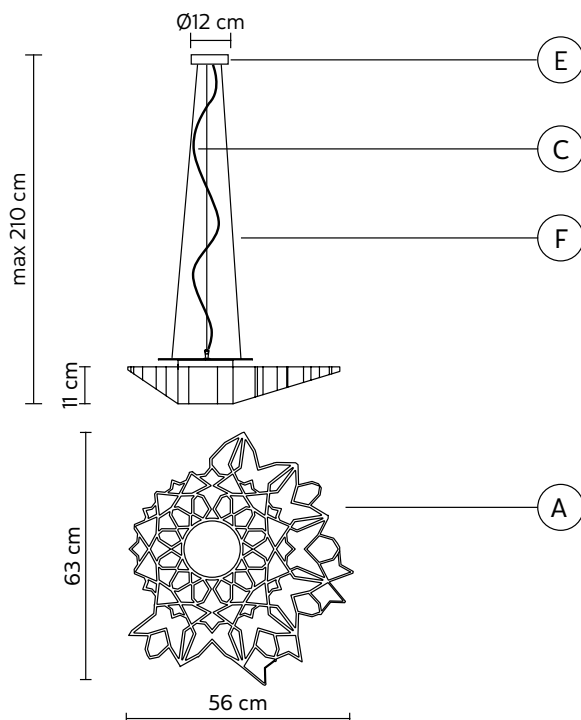

NOTREDAME suspension lamp

Luca De Bona & Dario De Meo design

year 2016

DATA SHEET - SE130 4B INT

LAMP "A"

material	techno polymer	
colour	white	

CEILING CUP "E"

material	metal
colour	matt white

ELECTRICAL CABLE "C"

colour	transparent	

SUSPENSION CABLE "C"

material	steel

ELECTRICAL SYSTEM

source	LED/strip LED dimmable via trailing edge phase dimmers
	Frontal LED 13W, 1520 lumen 3000K CRI>80
	strip LED backlight 3W, 280 lumen, 3000K CRI>80 class A+

PACKAGING

n° cartons	2
net weight/kg	5,5 (A+Kit led)
gross weight/kg	7,5 (A+Kit led)
packaging/cm	67x73x18,5(A)-21x21x20(Kit led)

LIGHT EMISSION

unidirectional

		direct
		filtered
		indirect
		absence

COMPLIANT WITH

IEC	60598-1:2014
EN	60598-1:2015
degree of protection	IP20
bulb	Kit LED equipped