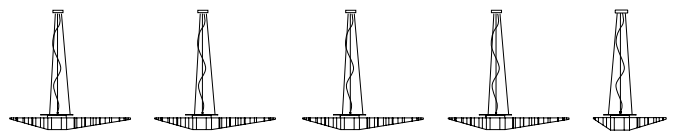

IEC	60598-1:2014
EN	60598-1:2015
	  
degree of protection	IP20
bulb	Kit LED equipped

COLLECTION

also available ceiling/wall lamp version, gold and white version

SE130 3B INT SE130 5B INT SE130 3O INT SE130 5O INT SE130 4B INT