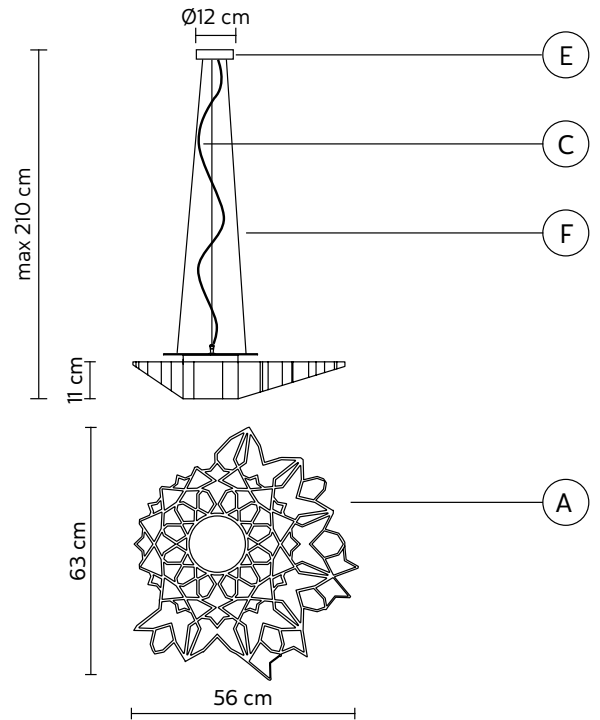

NOTREDAME suspension lamp

Luca De Bona & Dario De Meo design

year 2018

DATA SHEET - SE130 60 INT

LAMP "A"

material	techno polymer	
colour	gold	

CEILING CUP "E"

material	metal	
colour	gold	

ELECTRICAL CABLE "C"

colour	transparent	

SUSPENSION CABLE "C"

material	steel

ELECTRICAL SYSTEM

source	LED/strip LED dimmable via trailing edge phase dimmers
	Frontal LED 13W, 1520 lumen 2700K CRI>80
	strip LED backlight 3W, 280 lumen, 2700K CRI>80 class A+

PACKAGING

n° cartons	2
net weight/kg	5,5 (A+Kit led)
gross weight/kg	7,5 (A+Kit led)
packaging/cm	67x73x18,5(A)-21x21x20(Kit led)

LIGHT EMISSION

unidirectional

	direct
	filtered
	indirect
	absence

COMPLIANT WITH

IEC	60598-1:2014
EN	60598-1:2015
degree of protection	IP20
bulb	Kit LED equipped