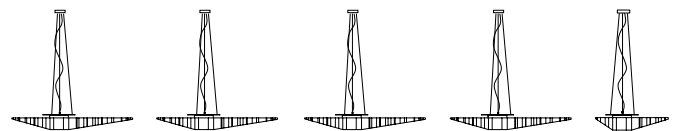

IEC	60598-1:2014
EN	60598-1:2015
	
degree of protection	IP20
bulb	Kit LED equipped

COLLECTION

also available ceiling/wall lamp version, gold and white version

SE130 3B INT SE130 5B INT SE130 3O INT SE130 5O INT SE130 4B INT