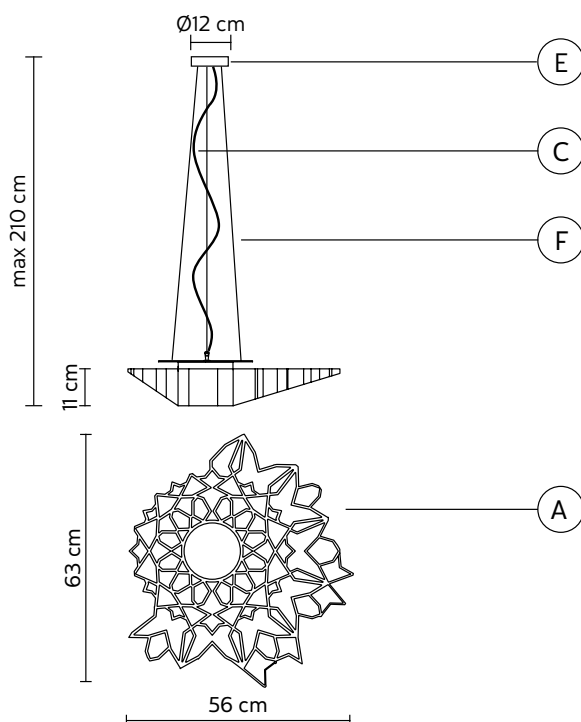

NOTREDAME suspension lamp

Luca De Bona & Dario De Meo design

year 2018

DATA SHEET - SE130 6B INT

LAMP "A"

material	techno polymer	
colour	white	

CEILING CUP "E"

material	metal
colour	matt white

ELECTRICAL CABLE "C"

colour	transparent	

SUSPENSION CABLE "C"

material	steel

ELECTRICAL SYSTEM

source	LED/strip LED dimmable via trailing edge phase dimmers
	Frontal LED 13W, 1520 lumen 2700K CRI>80
	strip LED backlight 3W, 280 lumen, 2700K CRI>80 class A+

PACKAGING

n° cartons	2
net weight/kg	5,5 (A+Kit led)
gross weight/kg	7,5 (A+Kit led)
packaging/cm	67x73x18,5(A)-21x21x20(Kit led)

LIGHT EMISSION

unidirectional

		direct
		filtered
		indirect
		absence

COMPLIANT WITH

IEC	60598-1:2014
EN	60598-1:2015
degree of protection	IP20
bulb	Kit LED equipped