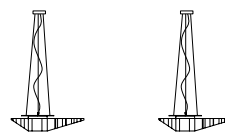

IEC	60598-1:2014
EN	60598-1:2015
	
degree of protection	IP20
bulb	Kit LED equipped

COLLECTION

also available ceiling/wall lamp version, gold and white version

SE130 3B INT SE130 5B INT SE130 3O INT SE130 5O INT SE130 4B INT