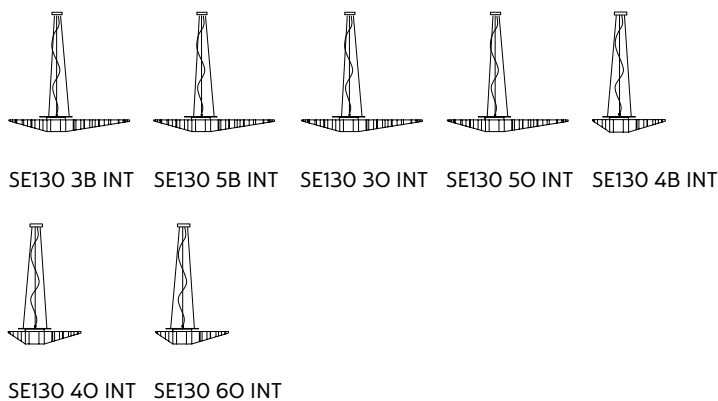

COLLECTION

also available ceiling/wall lamp version, gold and white version