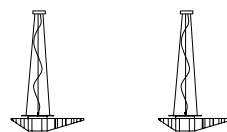

IEC	60598-1:2014
EN	60598-1:2015

degree of protection	IP20
bulb	Kit LED equipped

COLLECTION

also available ceiling/wall lamp version, gold and white version

SE130 3B INT SE130 5B INT SE130 5O INT SE130 4B INT SE130 6B INT