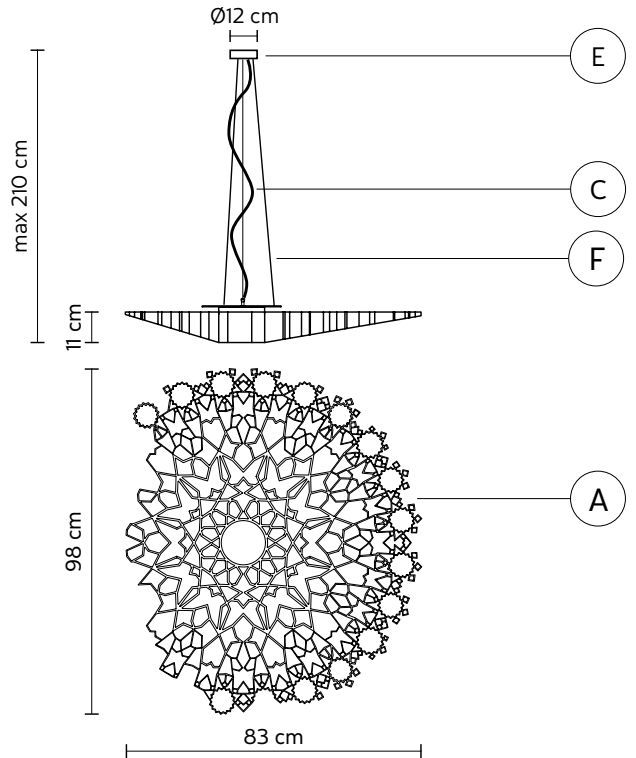

NOTREDAME suspension lamp

Luca De Bona & Dario De Meo design

year 2018

DATA SHEET - SE130 50 INT

LAMP "A"

material	techno polymer	
colour	gold	

CEILING CUP "E"

material	metal	
colour	gold	

ELECTRICAL CABLE "C"

colour	transparent	

SUSPENSION CABLE "C"

material	steel	

ELECTRICAL SYSTEM

source	LED/strip LED dimmable via trailing edge phase dimmers
	Frontal LED 13W, 1520 lumen 2700K CRI>80
	strip LED backlight 3W, 280 lumen, 2700K CRI>80 class A+

PACKAGING

n° cartons	2
net weight/kg	9 (A+Kit led)
gross weight/kg	13 (A+Kit led)
packaging/cm	105x93x18,5(A)-21x21x20(Kit led)

LIGHT EMISSION

unidirectional

	direct
	filtered
	indirect
	absence

COMPLIANT WITH

IEC	60598-1:2014
EN	60598-1:2015

degree of protection	IP20
bulb	Kit LED equipped