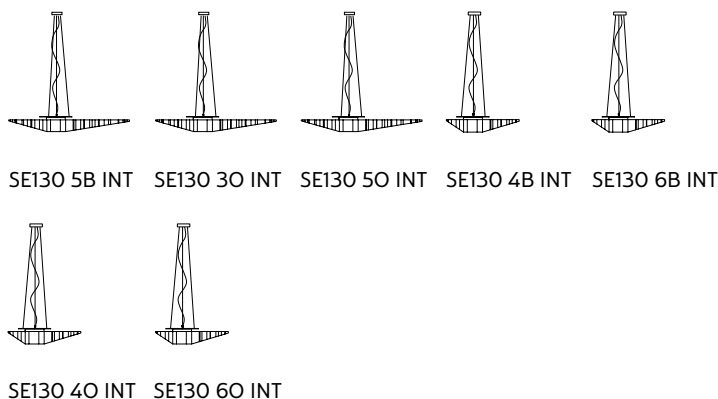

PACKAGING

n° cartons	2
net weight/kg	9 (A+Kit led)
gross weight/kg	13 (A+Kit led)
packaging/cm	105x93x18,5(A)-21x21x20(Kit led)

LIGHT EMISSION

unidirectional

		direct
		filtered
		indirect
		absence

COMPLIANT WITH

IEC	60598-1:2014
EN	60598-1:2015

degree of protection	IP20
bulb	Kit LED equipped

COLLECTION

also available ceiling/wall lamp version, gold and white version

NOTREDAME suspension lamp

Luca De Bona & Dario De Meo design

year 2018

DATA SHEET - SE130 30 INT

LAMP "A"

material	techno polymer	
colour	gold	

CEILING CUP "E"

material	metal	
colour	gold	

ELECTRICAL CABLE "C"

colour	transparent	
--------	-------------	---