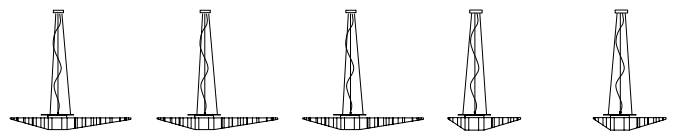

IEC	60598-1:2014
EN	60598-1:2015

degree of protection	IP20
bulb	Kit LED equipped

COLLECTION

also available ceiling/wall lamp version, gold and white version

SE130 3B INT SE130 3O INT SE130 5O INT SE130 4B INT SE130 6B INT