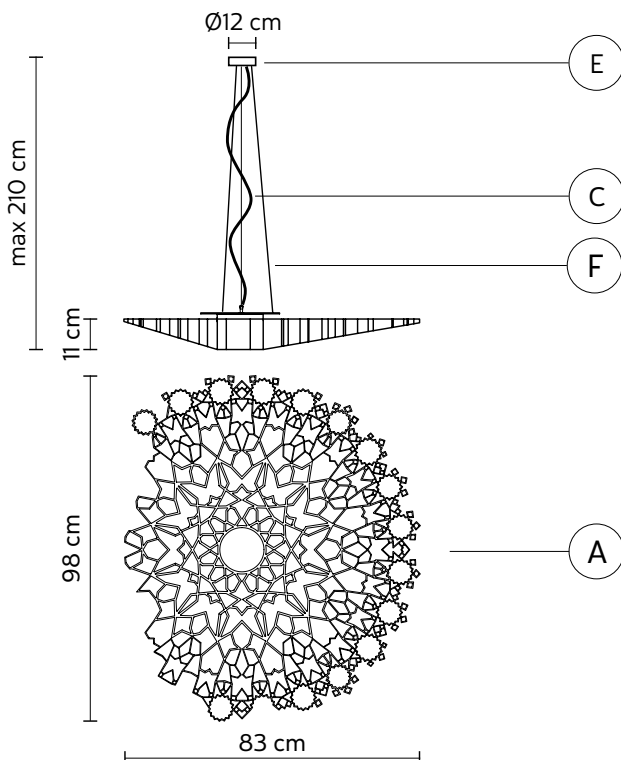

NOTREDAME suspension lamp

Luca De Bona & Dario De Meo design

year 2016

DATA SHEET - SE130 3B INT

LAMP "A"

material	techno polymer	
colour	white	

CEILING CUP "E"

material	metal
colour	matt white

ELECTRICAL CABLE "C"

colour	transparent	

SUSPENSION CABLE "C"

material	steel

ELECTRICAL SYSTEM

source	LED/strip LED dimmable via trailing edge phase dimmers
	Frontal LED 13W, 1520 lumen 3000K CRI>80
	strip LED backlight 3W, 280 lumen, 3000K CRI>80 class A+

PACKAGING

n° cartons	2
net weight/kg	9 (A+Kit led)
gross weight/kg	13 (A+Kit led)
packaging/cm	105x93x18,5(A)-21x21x20(Kit led)

LIGHT EMISSION

unidirectional

		direct
		filtered
		indirect
		absence

COMPLIANT WITH

IEC	60598-1:2014
EN	60598-1:2015

degree of protection	IP20
bulb	Kit LED equipped