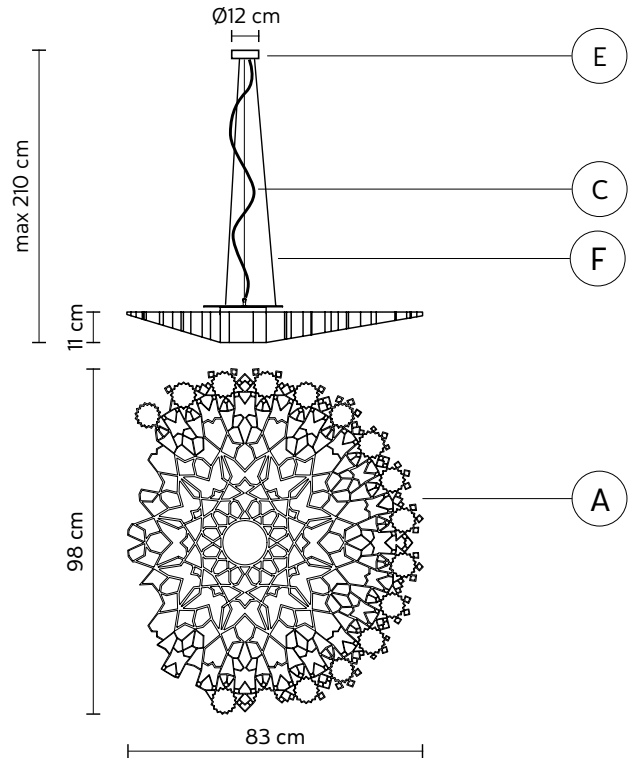

NOTREDAME suspension lamp

Luca De Bona & Dario De Meo design

year 2018

DATA SHEET - SE130 30 INT

LAMP "A"

material	techno polymer	
colour	gold	

CEILING CUP "E"

material	metal	
colour	gold	

ELECTRICAL CABLE "C"

colour	transparent	

SUSPENSION CABLE "C"

material	steel	

ELECTRICAL SYSTEM

source	LED/strip LED dimmable via trailing edge phase dimmers
	Frontal LED 13W, 1520 lumen 3000K CRI>80
	strip LED backlight 3W, 280 lumen, 3000K CRI>80 class A+

PACKAGING

n° cartons	2
net weight/kg	9 (A+Kit led)
gross weight/kg	13 (A+Kit led)
packaging/cm	105x93x18,5(A)-21x21x20(Kit led)

LIGHT EMISSION

unidirectional

	direct
	filtered
	indirect
	absence

COMPLIANT WITH

IEC	60598-1:2014
EN	60598-1:2015

degree of protection	IP20
bulb	Kit LED equipped