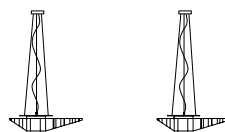

IEC	60598-1:2014
EN	60598-1:2015

degree of protection	IP20
bulb	Kit LED equipped

COLLECTION

also available ceiling/wall lamp version, gold and white version

SE130 3B INT SE130 3O INT SE130 5O INT SE130 4B INT SE130 6B INT