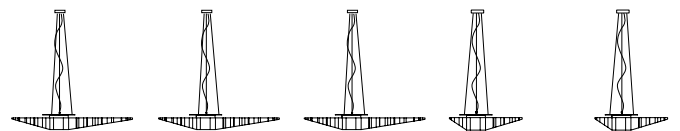

IEC	60598-1:2014
EN	60598-1:2015

degree of protection	IP20
bulb	Kit LED equipped

COLLECTION

also available ceiling/wall lamp version, gold and white version

SE130 3B INT SE130 5B INT SE130 5O INT SE130 4B INT SE130 6B INT