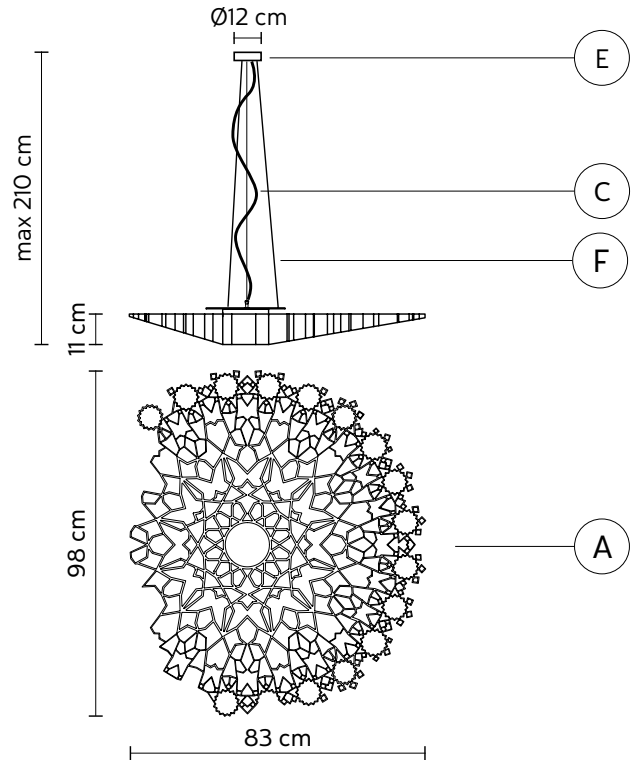

NOTREDAME suspension lamp

Luca De Bona & Dario De Meo design

year 2018

DATA SHEET - SE130 5B INT

LAMP "A"

material	techno polymer	
colour	white	

CEILING CUP "E"

material	metal
colour	matt white

ELECTRICAL CABLE "C"

colour	transparent	

SUSPENSION CABLE "C"

material	steel

ELECTRICAL SYSTEM

source	LED/strip LED dimmable via trailing edge phase dimmers
	Frontal LED 13W, 1520 lumen 2700K CRI>80
	strip LED backlight 3W, 280 lumen, 2700K CRI>80 class A+

PACKAGING

n° cartons	2
net weight/kg	9 (A+Kit led)
gross weight/kg	13 (A+Kit led)
packaging/cm	105x93x18,5(A)-21x21x20(Kit led)

LIGHT EMISSION

unidirectional

	direct
	filtered
	indirect
	absence

COMPLIANT WITH

IEC	60598-1:2014
EN	60598-1:2015

degree of protection	IP20
bulb	Kit LED equipped