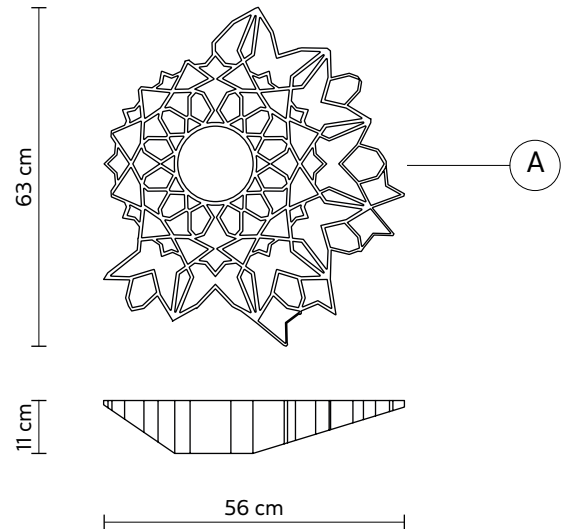

PACKAGING

n° cartons	1
net weight/kg	4,8
gross weight/kg	6,75
packaging/cm	67x73x18,5

LIGHT EMISSION

unidirectional

	direct
	filtered
	indirect
	absence

COMPLIANT WITH

IEC	60598-1:2014
EN	60598-1:2015

degree of protection bulb	IP20 Kit LED equipped
---------------------------	--------------------------