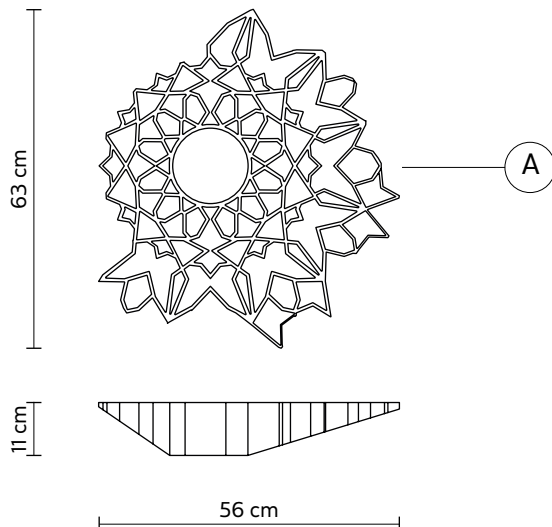

NOTREDAME ceiling/wall lamp

Luca De Bona & Dario De Meo design

year 2016

DATA SHEET - PL130 4B INT

LAMP "A"

material
colour

techno
polymer
white

ELECTRICAL SYSTEM

source

LED/strip LED dimmable
via trailing edge phase dimmers

Frontal LED

13W, 1520 lumen 3000K CRI>80

strip LED backlight

3W, 280 lumen, 3000K CRI>80
class A+

PACKAGING

n° cartons

1

net weight/kg

4,8

gross weight/kg

6,75

packaging/cm

67x73x18,5