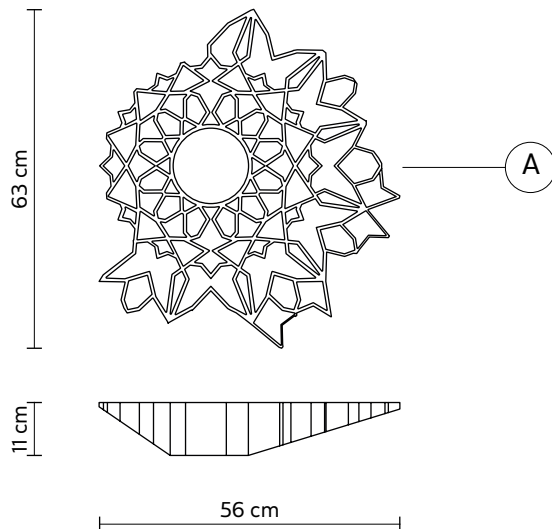

PACKAGING

n° cartons	1
net weight/kg	4,8
gross weight/kg	6,75
packaging/cm	67x73x18,5

LIGHT EMISSION

unidirectional

COMPLIANT WITH

IEC	60598-1:2014
EN	60598-1:2015

degree of protection bulb	IP20 Kit LED equipped
---------------------------	--------------------------