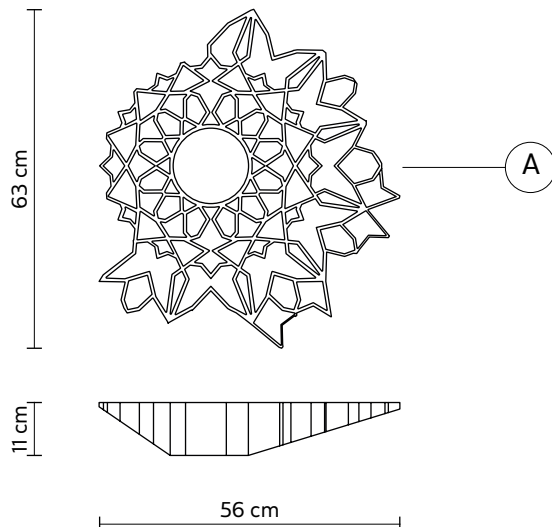

NOTREDAME ceiling/wall lamp

Luca De Bona & Dario De Meo design

year 2018

DATA SHEET - PL130 6B INT

LAMP "A"

material
colour

techno
polymer
white

ELECTRICAL SYSTEM

source

LED/strip LED dimmable
via trailing edge phase dimmers

Frontal LED

13W, 1520 lumen 2700K CRI>80

strip LED backlight

3W, 280 lumen, 2700K CRI>80
class A+

PACKAGING

n° cartons

1

net weight/kg

4,8

gross weight/kg

6,75

packaging/cm

67x73x18,5