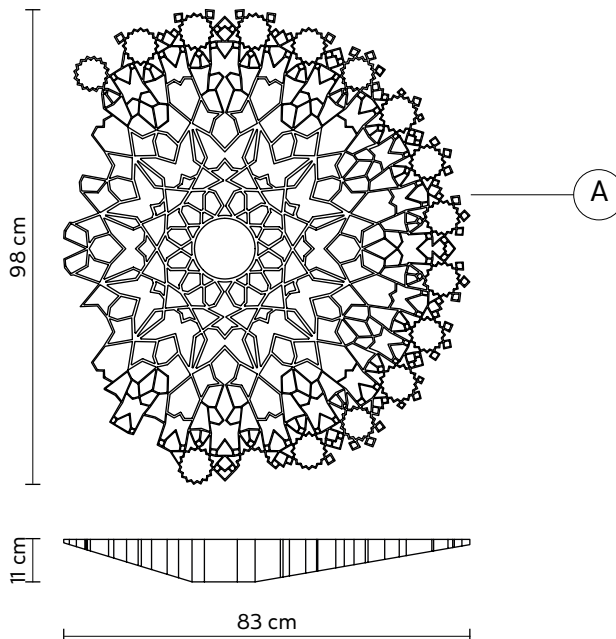

NOTREDAME ceiling/wall lamp

Luca De Bona & Dario De Meo design

year 2016

DATA SHEET - PL130 3B INT

LAMP "A"

material	techno polymer	
colour	white	

ELECTRICAL SYSTEM

source	LED/strip LED dimmable via trailing edge phase dimmers
	Frontal LED 13W, 1520 lumen 3000K CRI>80
	strip LED backlight 3W, 280 lumen, 3000K CRI>80 class A+

PACKAGING

n° cartons	1
net weight/kg	8,35
gross weight/kg	12,2
packaging/cm	105x93x20

LIGHT EMISSION

unidirectional

	direct
	filtered
	indirect
	absence

COMPLIANT WITH

IEC	60598-1:2014
EN	60598-1:2015

degree of protection bulb	IP20 Kit LED equipped