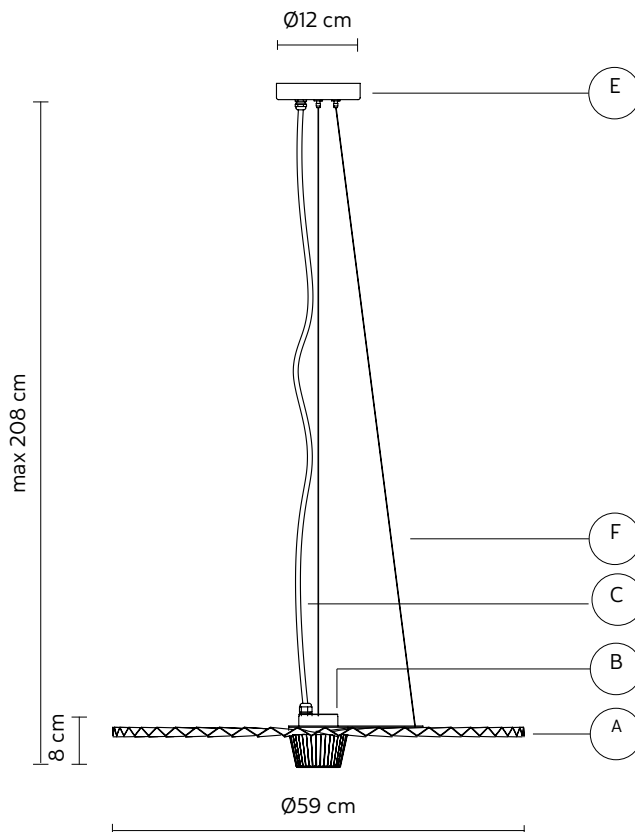

n° cartons 1
net weight/kg 2,2
gross weight/kg 3,9
packaging/cm 67x73x18,5

LIGHT EMISSION

unidirectional

direct
filtered
indirect
absence

COMPLIANT WITH

IEC 60598-1:2014
EN 60598-1:2015

degree of protection IP65
LED equipped