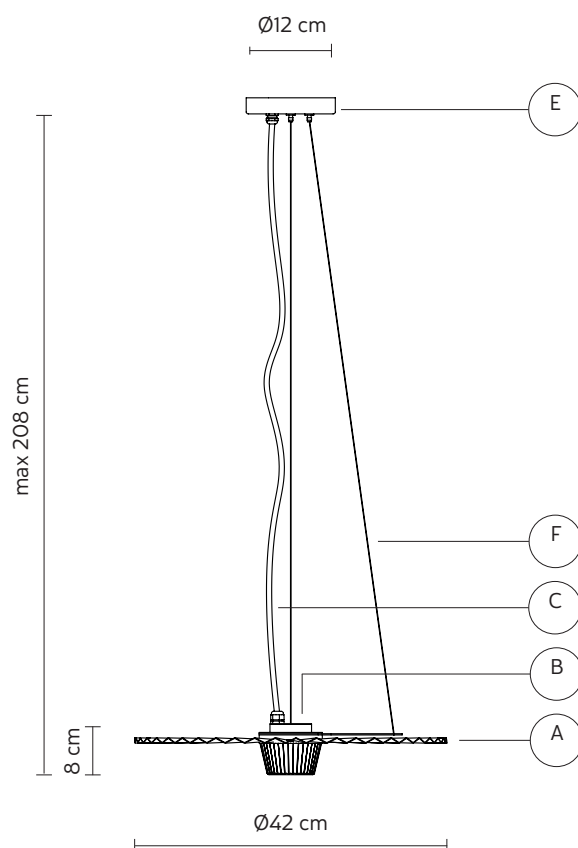

GONZAGA pendant

Luca De Bona, Dario De Meo, Matteo Ugolini design

year 2019

DATA SHEET - SE185DD EXT

LAMP "A"

material brass
colour brass

KIT LED "B"

material aluminum
colour matt black

CEILING CUP "E"

material metal
colour matt black

ELECTRICAL CABLE "C"

colour black

SUSPENSION CABLE "F"

material steel

ELECTRICAL SYSTEM

source LED 13W dimmable
1200 lumen **2700K**
CRI ≥ 80 class A+

PACKAGING

n° cartons 1
net weight/kg 1,9
gross weight/kg 3,6
packaging/cm 67x73x18,5

LIGHT EMISSION

unidirectional

direct
 filtered
 indirect
 absence

COMPLIANT WITH

IEC 60598-1:2014
EN 60598-1:2015

degree of protection IP65
LED equipped