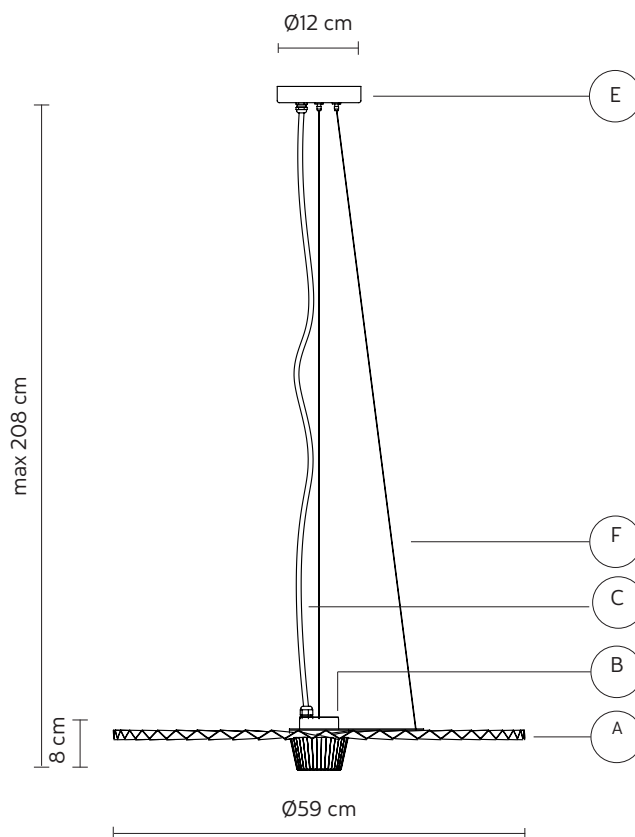

GONZAGA pendant

Luca De Bona, Dario De Meo, Matteo Ugolini design

year 2019

DATA SHEET - SE185EC EXT

LAMP "A"

material aluminum
colour matt black

KIT LED "B"

material aluminum
colour matt black

CEILING CUP "E"

material metal
colour matt black

ELECTRICAL CABLE "C"

colour black

SUSPENSION CABLE "F"

material steel

ELECTRICAL SYSTEM

source LED 13W dimmable
1200 lumen **2700K**
CRI ≥ 80 class A+

PACKAGING

n° cartons 1
net weight/kg 2,2
gross weight/kg 3,9
packaging/cm 67x73x18,5

LIGHT EMISSION

unidirectional

direct
 filtered
 indirect
 absence

COMPLIANT WITH

IEC 60598-1:2014
EN 60598-1:2015

degree of protection IP65
LED equipped