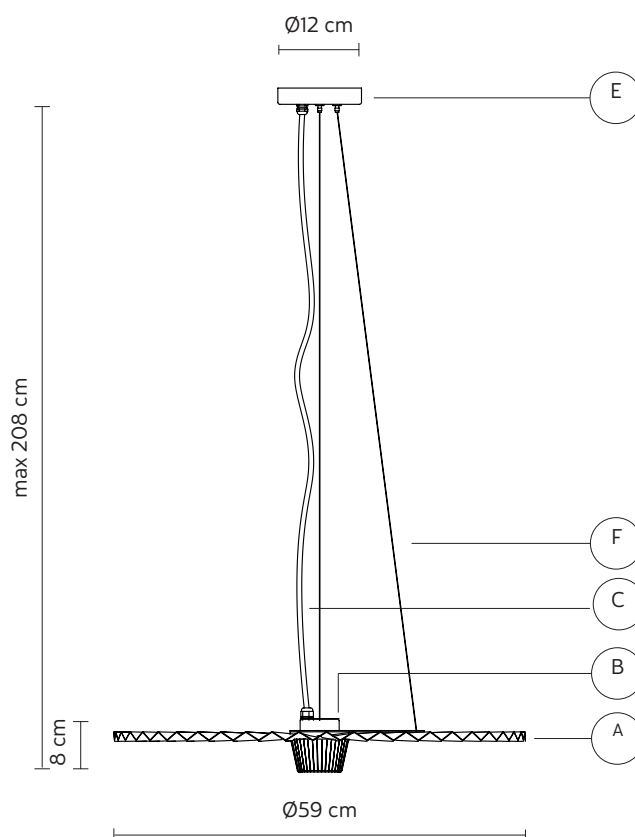

LIGHT EMISSION

unidirectional

 direct
 filtered
 indirect
 absence

COMPLIANT WITH

IEC 60598-1:2014
EN 60598-1:2015

degree of protection IP65
LED equipped

COLLECTION

GONZAGA pendant