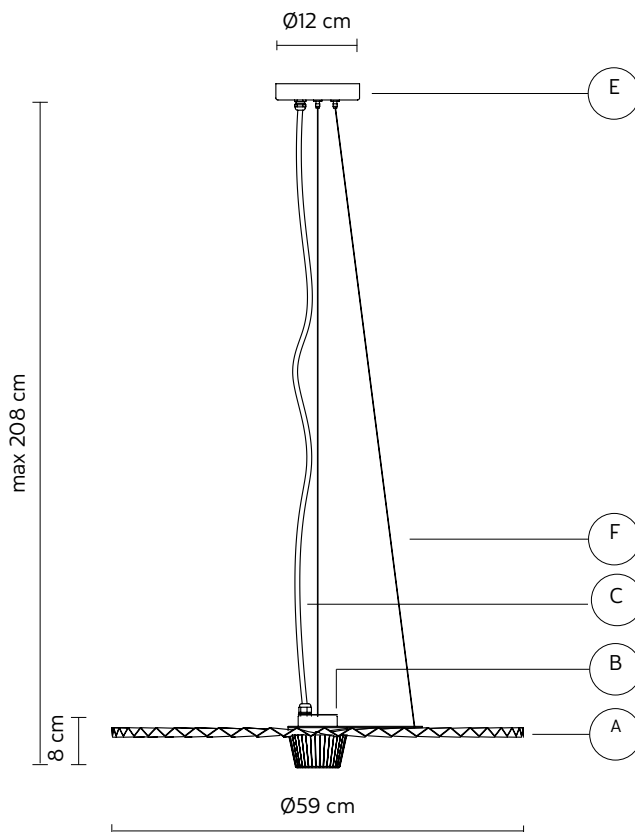

n° cartons 1
net weight/kg 2,2
gross weight/kg 3,9
packaging/cm 67x73x18,5

LIGHT EMISSION

unidirectional

direct
 filtered
 indirect
 absence

COMPLIANT WITH

IEC 60598-1:2014
EN 60598-1:2015

degree of protection IP65
LED equipped