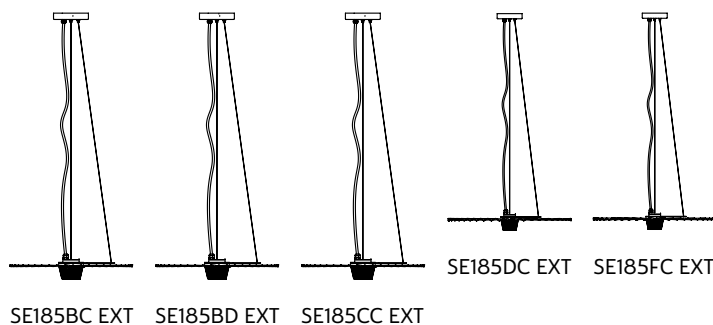

COMPLIANT WITH

IEC 60598-1:2014
EN 60598-1:2015

degree of protection IP65
LED equipped

COLLECTION

GONZAGA pendant

Luca De Bona, Dario De Meo, Matteo Ugolini design

year 2019

DATA SHEET - SE185GC EXT