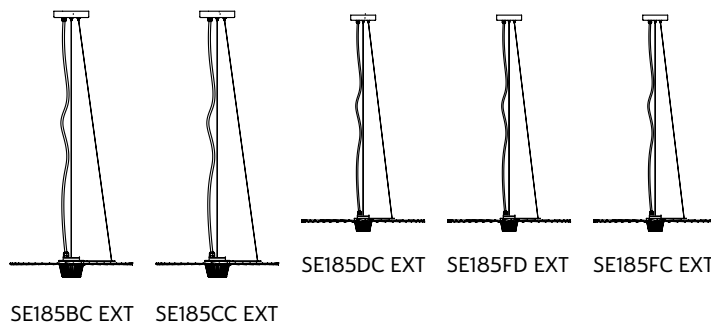

COLLECTION