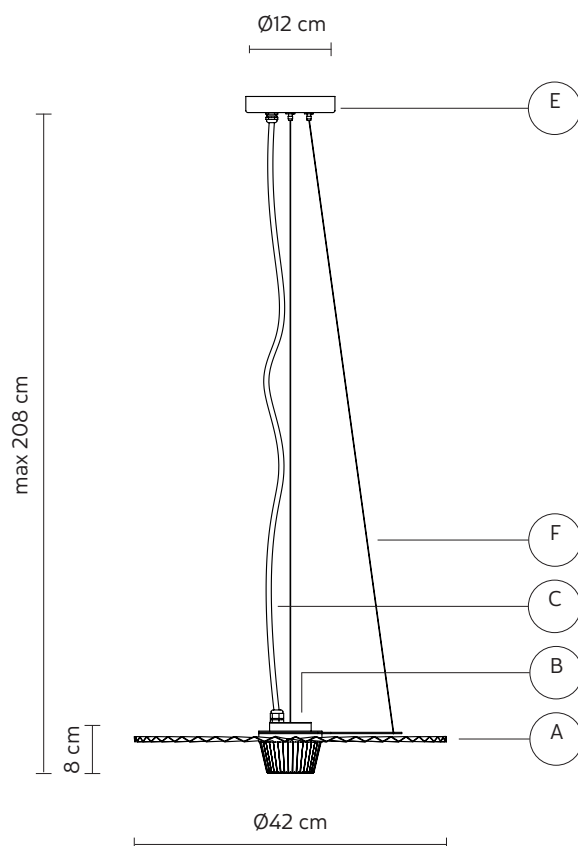

GONZAGA pendant

Luca De Bona, Dario De Meo, Matteo Ugolini design

year 2019

DATA SHEET - SE185GD EXT

LAMP "A"

material aluminum
colour matt white

KIT LED "B"

material aluminum
colour matt white

CEILING CUP "E"

material metal
colour matt black

ELECTRICAL CABLE "C"

colour black

SUSPENSION CABLE "F"

material steel

ELECTRICAL SYSTEM

source LED 13W dimmable
1200 lumen **2700K**
CRI ≥ 80 class A+

PACKAGING

n° cartons 1
net weight/kg 1,9
gross weight/kg 3,6
packaging/cm 67x73x18,5

LIGHT EMISSION

unidirectional

direct
 filtered
 indirect
 absence

COMPLIANT WITH

IEC 60598-1:2014
EN 60598-1:2015

degree of protection IP65
LED equipped