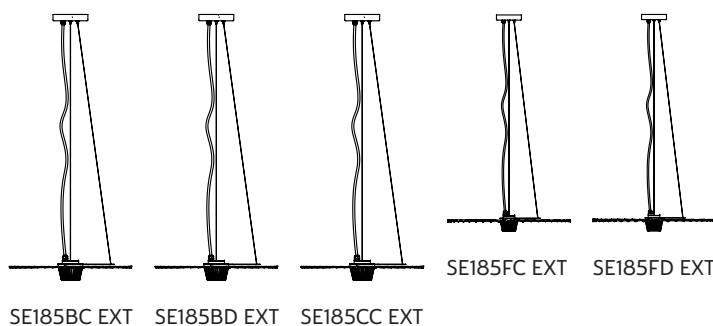

LIGHT EMISSION

unidirectional

 direct
 filtered
 indirect
 absence

COMPLIANT WITH

IEC 60598-1:2014
EN 60598-1:2015

degree of protection IP65
LED equipped

COLLECTION

GONZAGA pendant