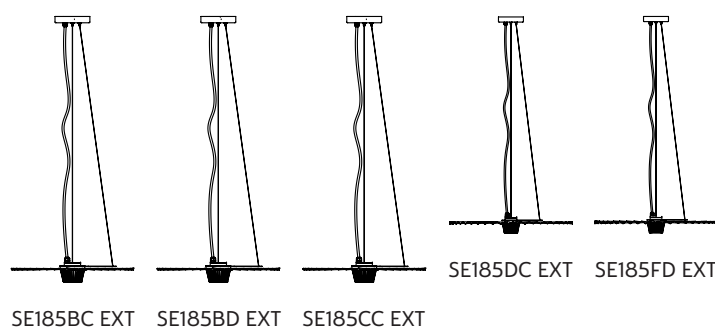

unidirectional

direct
 filtered
 indirect
 absence

COMPLIANT WITH

IEC 60598-1:2014
EN 60598-1:2015

degree of protection IP65
LED equipped

COLLECTION

GONZAGA pendant

Luca De Bona, Dario De Meo, Matteo Ugolini design