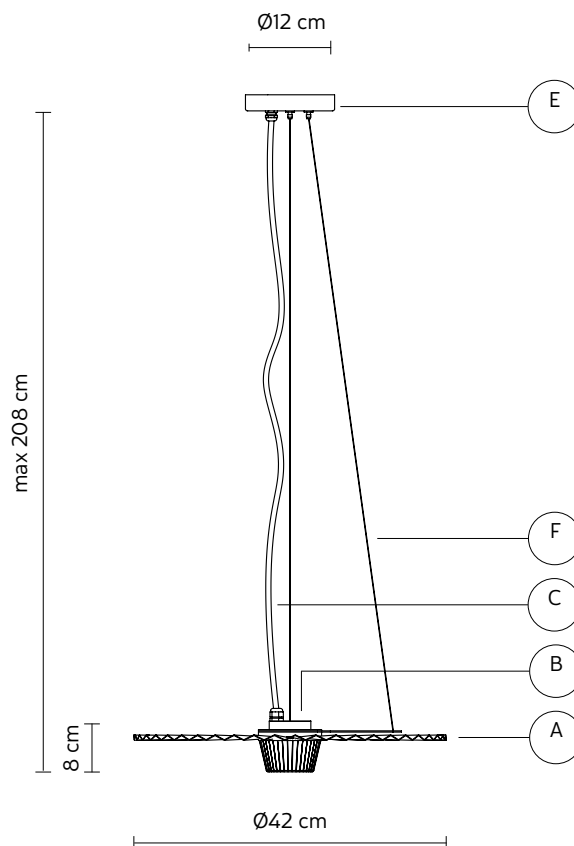

GONZAGA pendant

Luca De Bona, Dario De Meo, Matteo Ugolini design

year 2019

DATA SHEET - SE185BD EXT

LAMP "A"

material aluminum
colour matt white

KIT LED "B"

material aluminum
colour matt white

CEILING CUP "E"

material metal
colour matt black

ELECTRICAL CABLE "C"

colour black

SUSPENSION CABLE "F"

material steel

ELECTRICAL SYSTEM

source LED 13W dimmable
1200 lumen 3000K
CRI $\geq$ 80 class A+

PACKAGING

n° cartons 1
net weight/kg 1,9
gross weight/kg 3,6
packaging/cm 67x73x18,5

LIGHT EMISSION

unidirectional

direct
 filtered
 indirect
 absence

COMPLIANT WITH

IEC 60598-1:2014
EN 60598-1:2015

degree of protection IP65
LED equipped