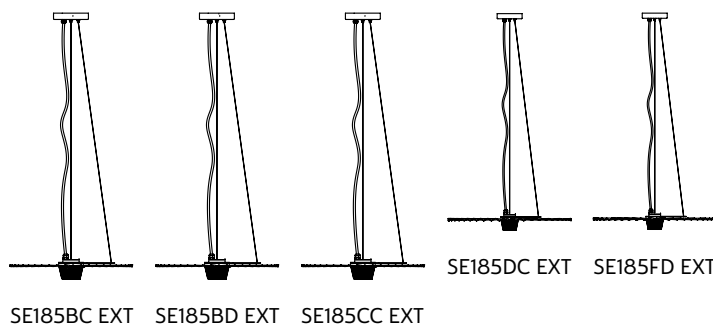

COLLECTION