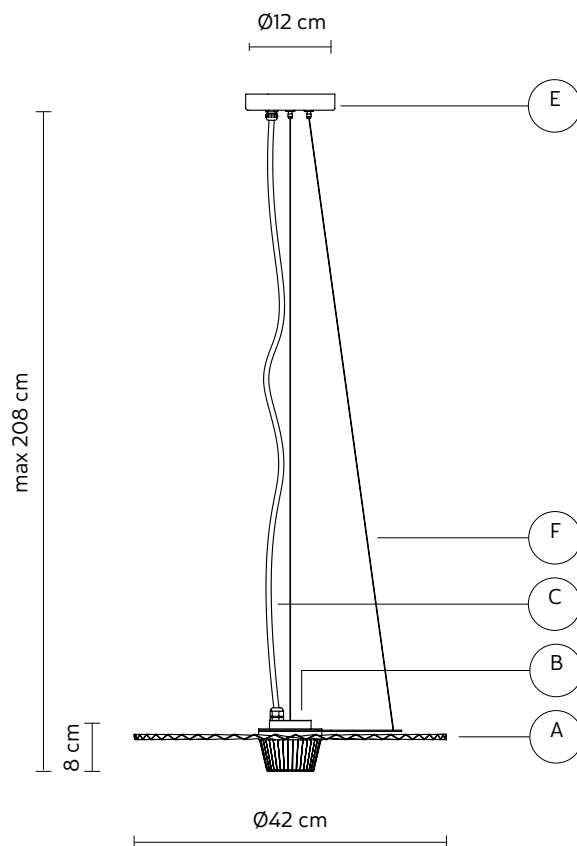

PACKAGING

n° cartons 1
net weight/kg 1,9
gross weight/kg 3,6
packaging/cm 67x73x18,5

LIGHT EMISSION

unidirectional

 direct
 filtered
 indirect
 absence

COMPLIANT WITH

IEC 60598-1:2014
EN 60598-1:2015

degree of protection IP65
LED equipped