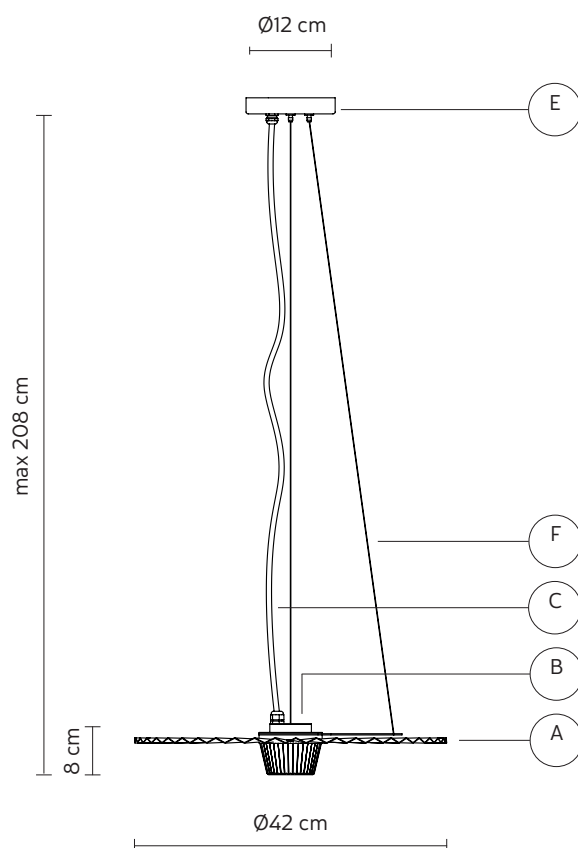

GONZAGA pendant

Luca De Bona, Dario De Meo, Matteo Ugolini design

year 2019

DATA SHEET - SE185GC EXT

LAMP "A"

material aluminum
colour matt black

KIT LED "B"

material aluminum
colour matt black

CEILING CUP "E"

material metal
colour matt black

ELECTRICAL CABLE "C"

colour black

SUSPENSION CABLE "F"

material steel

ELECTRICAL SYSTEM

source LED 13W dimmable
1200 lumen **2700K**
CRI ≥ 80 class A+

PACKAGING

n° cartons 1
net weight/kg 1,9
gross weight/kg 3,6
packaging/cm 67x73x18,5

LIGHT EMISSION

unidirectional

direct
 filtered
 indirect
 absence

COMPLIANT WITH

IEC 60598-1:2014
EN 60598-1:2015

degree of protection IP65
LED equipped