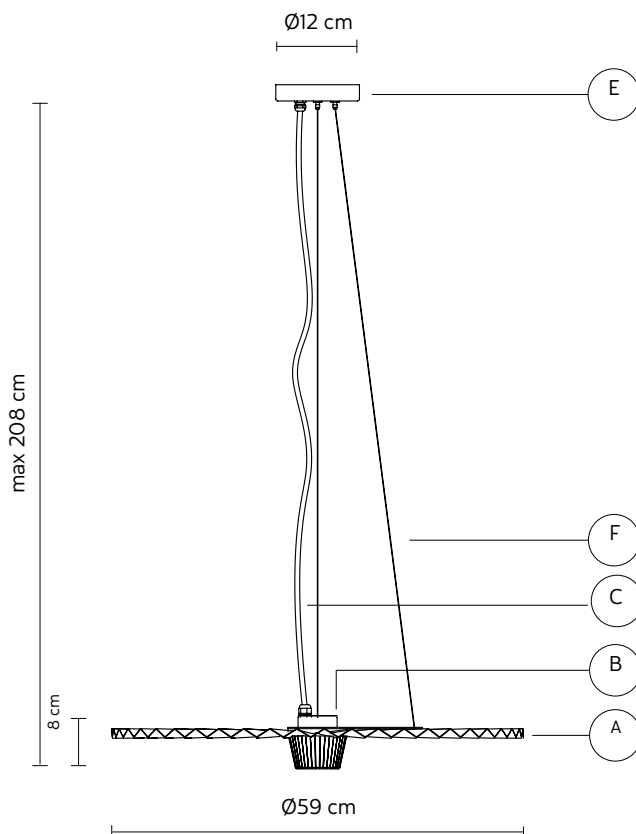

GONZAGA pendant

Luca De Bona, Dario De Meo, Matteo Ugolini design

year 2019

DATA SHEET - SE185FD EXT

LAMP "A"

material aluminum
colour matt black

KIT LED "B"

material aluminum
colour matt black

CEILING CUP "E"

material metal
colour matt black

ELECTRICAL CABLE "C"

colour black

SUSPENSION CABLE "F"

material steel

ELECTRICAL SYSTEM

source LED 13W dimmable
1200 lumen 3000K
CRI ≥ 80 class A+

PACKAGING

n° cartons 1
net weight/kg 2,2
gross weight/kg 3,9
packaging/cm 67x73x18,5

LIGHT EMISSION

unidirectional

direct
 filtered
 indirect
 absence

COMPLIANT WITH

IEC 60598-1:2014
EN 60598-1:2015

degree of protection IP65
LED equipped