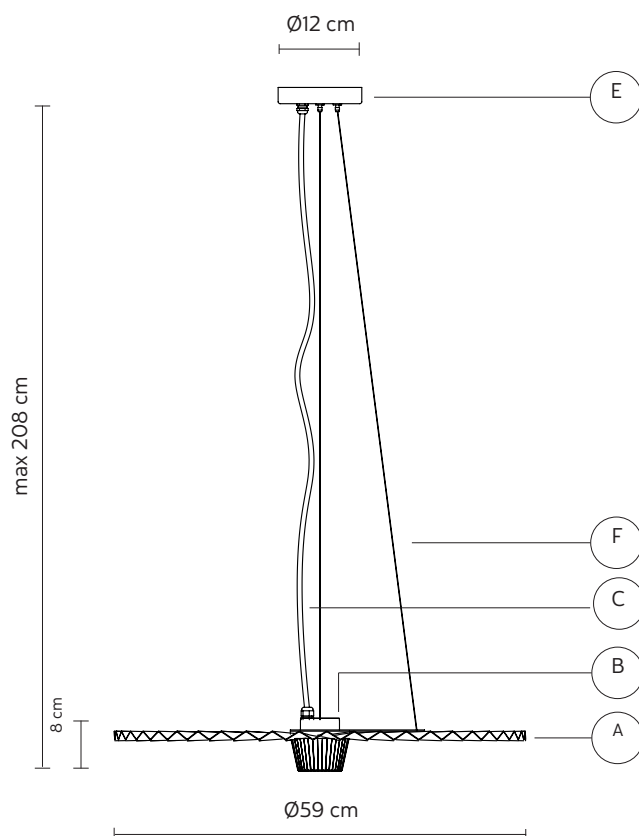

LIGHT EMISSION

unidirectional

 direct
 filtered
 indirect
 absence

COMPLIANT WITH

IEC 60598-1:2014
EN 60598-1:2015

degree of protection IP65
LED equipped

COLLECTION

GONZAGA pendant