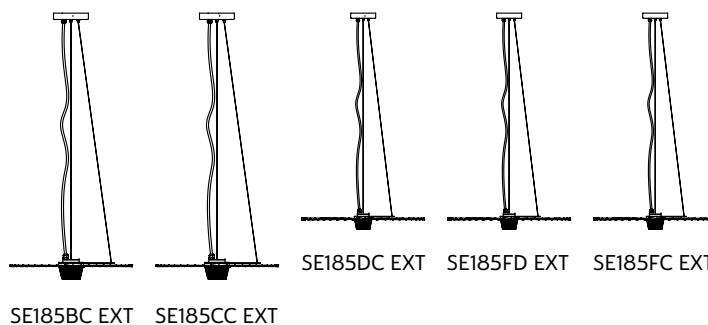

COMPLIANT WITH

IEC 60598-1:2014
EN 60598-1:2015

degree of protection IP65
LED equipped

COLLECTION

GONZAGA pendant

Luca De Bona, Dario De Meo, Matteo Ugolini design

year 2019

DATA SHEET - SE185CC EXT