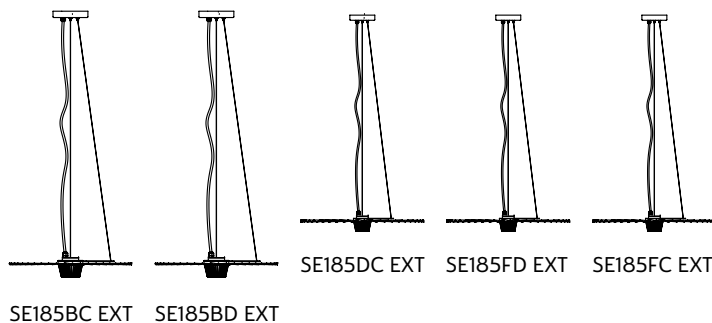

COLLECTION