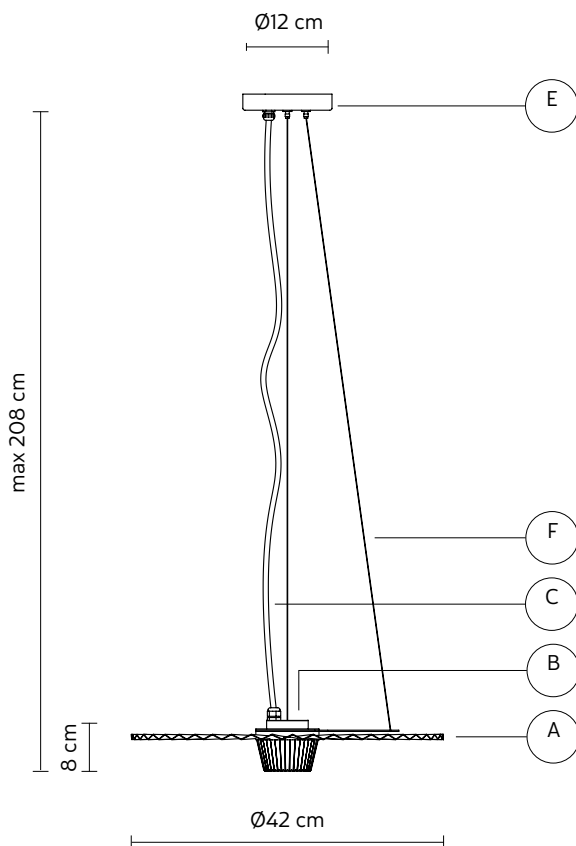

GONZAGA pendant

Luca De Bona, Dario De Meo, Matteo Ugolini design

year 2019

DATA SHEET - SE185CC EXT

LAMP "A"

material brass
colour brass

KIT LED "B"

material aluminum
colour matt black

CEILING CUP "E"

material metal
colour matt black

ELECTRICAL CABLE "C"

colour black

SUSPENSION CABLE "F"

material steel

ELECTRICAL SYSTEM

source LED 13W dimmable
1200 lumen 3000K
CRI ≥ 80 class A+

PACKAGING

n° cartons 1
net weight/kg 1,9
gross weight/kg 3,6
packaging/cm 67x73x18,5

LIGHT EMISSION

unidirectional

direct
filtered
indirect
absence

COMPLIANT WITH

IEC 60598-1:2014
EN 60598-1:2015

degree of protection IP65
LED equipped