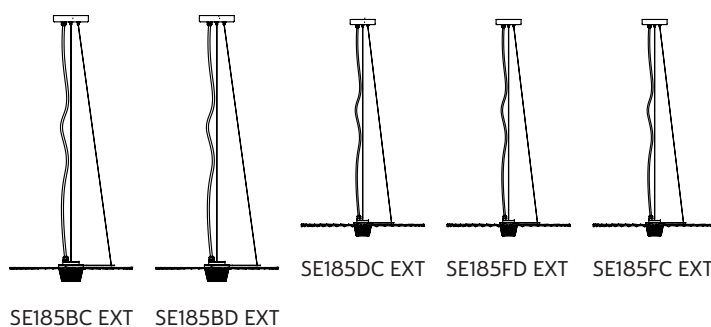

COMPLIANT WITH

IEC 60598-1:2014
EN 60598-1:2015

degree of protection IP65
LED equipped

COLLECTION

GONZAGA pendant

Luca De Bona, Dario De Meo, Matteo Ugolini design

year 2019

DATA SHEET - SE185EC EXT