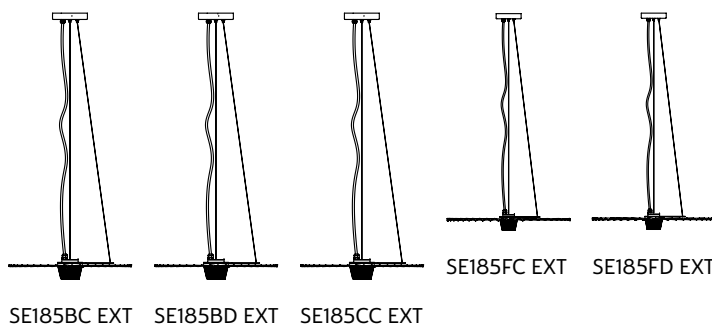

COLLECTION