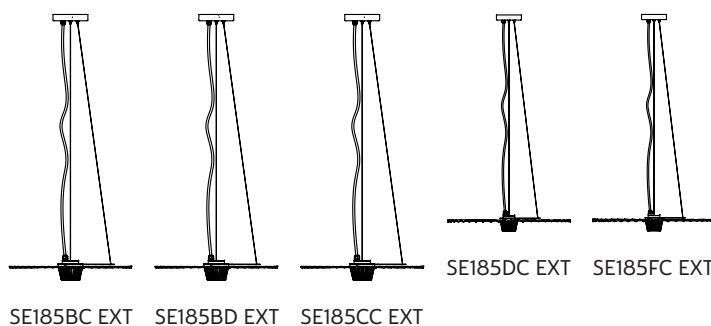

LIGHT EMISSION

unidirectional

 direct
 filtered
 indirect
 absence

COMPLIANT WITH

IEC 60598-1:2014
EN 60598-1:2015

degree of protection IP65
LED equipped

COLLECTION

GONZAGA pendant