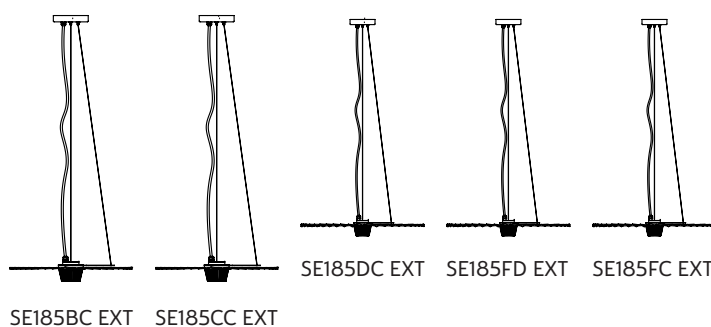

unidirectional

direct
 filtered
 indirect
 absence

COMPLIANT WITH

IEC 60598-1:2014
EN 60598-1:2015

degree of protection IP65
LED equipped

COLLECTION

GONZAGA pendant

Luca De Bona, Dario De Meo, Matteo Ugolini design