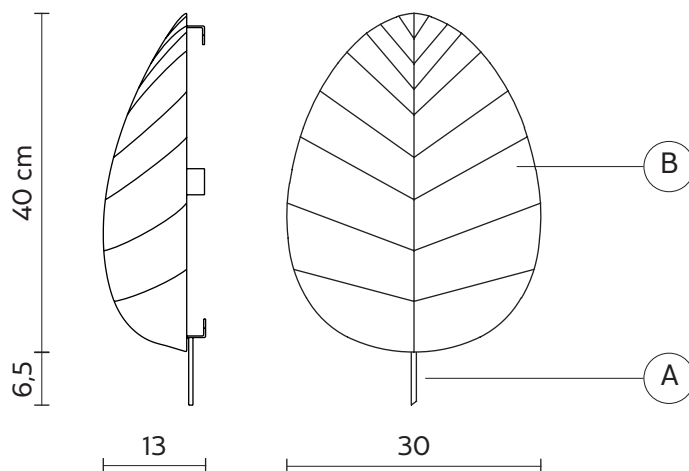

TECHNICAL SHEET - AP103 3B INT

STRUCTURE "A"

material	steel	
colour	white	

STRUCTURE "B"

material	lycra	
colour	white	

ELECTRICAL CABLE

socket	E27
source	max 1x46w
energy class	from E to A++

PACKAGING

nr.of collis	1
net weight/kg	1
gross weight/kg	1,55
packaging/cm	38x38x26

EMISSION OF LIGHT

one directional

CERTIFICATION

IEC 60598-1:2008
EN 60598-1:2008 + A11:2009

IP rate
bulb IP20
not provided

COLLECTION