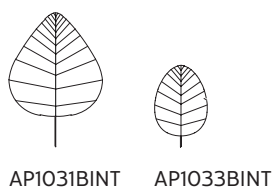

STRUCTURE "B"

material	lycra	
colour	white	

ELECTRICAL CABLE

socket	E27
source	max 2x46w
energy class	from E to A++

PACKAGING

nr.of collis	1
net weight/kg	1,5
gross weight/kg	2,4
packaging/cm	35x35x64

EMISSION OF LIGHT

one directional

CERTIFICATION

IEC 60598-1:2008
EN 60598-1:2008 + A11:2009

IP rate IP20
bulb not provided

COLLECTION

EDEN COLLECTION - "EVA" wall lamp/ceiling lamp

Matteo Ugolini design

year 2015

nr.of collis	1
net weight/kg	1
gross weight/kg	1,55
packaging/cm	38x38x26

EMISSION OF LIGHT

one directional

CERTIFICATION

IEC 60598-1:2008
EN 60598-1:2008 + A11:2009

IP rate
bulb IP20
not provided

COLLECTION