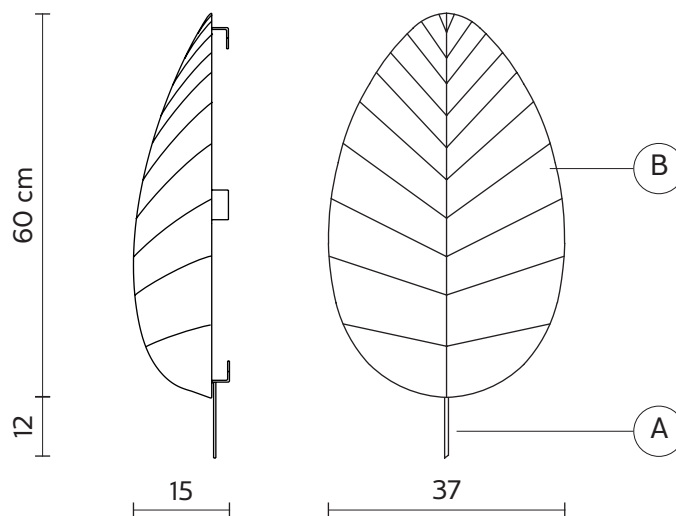

STRUCTURE "B"

material	lycra	
colour	white	

ELECTRICAL CABLE

socket	E27
source	max 2x46w
energy class	from E to A++

PACKAGING

nr.of collis	1
net weight/kg	1,5
gross weight/kg	2,4
packaging/cm	35x35x64

EMISSION OF LIGHT

one directional

CERTIFICATION

IEC 60598-1:2008
EN 60598-1:2008 + A11:2009

IP rate IP20
bulb not provided

COLLECTION

EDEN COLLECTION - "EVA" wall lamp/ceiling lamp

Matteo Ugolini design

year 2015

TECHNICAL SHEET - AP103 3B INT

STRUCTURE "A"

material	steel	
colour	white	

STRUCTURE "B"

material	lycra	
colour	white	

ELECTRICAL CABLE

socket	E27
source	max 1x46w
energy class	from E to A++

PACKAGING

nr.of collis	1
net weight/kg	1
gross weight/kg	1,55
packaging/cm	38x38x26

EMISSION OF LIGHT

one directional

CERTIFICATION

IEC 60598-1:2008
EN 60598-1:2008 + A11:2009

IP rate
bulb IP20
not provided

COLLECTION