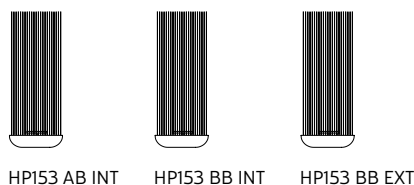

COLLECTION