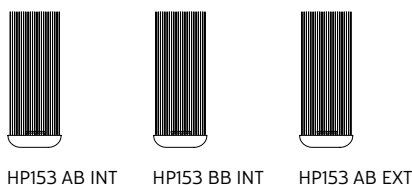

COLLECTION