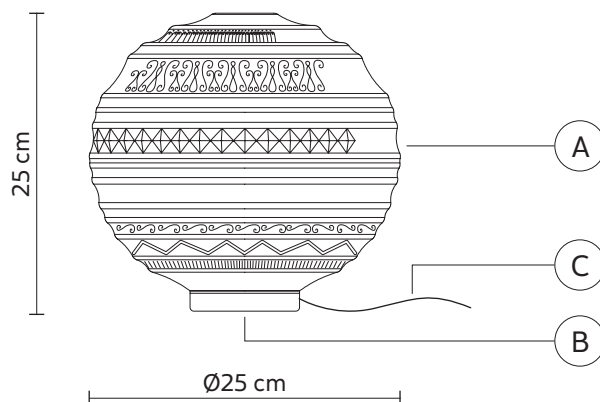

BRILLE table lamp

Matteo Ugolini design

year 2017

DATA SHEET - **CT144 1B INT**

DIFFUSER "A"

material frosted glass
colour white

BASE "B"

material metal
colour matt white

ELECTRICAL CABLE "C"

colour transparent

ELECTRICAL SYSTEM

socket E14
source 1 x max 52W
energy class da E a A++

PACKAGING

nr. of collis 1
net weight/kg 1,85
gross weight/kg 2,8
packaging/cm 35x35x38

EMISSION OF LIGHT

one directional

direct
filtered
indirect
none

CERTIFICATION

IEC 60598-1:2008
EN 60598-1:2008 + A11:2009

IP rate IP20
bulb not provided

COLLECTION

available also as: suspension lamp, ceiling lamp and wall lamp

material metal
colour matt white

ELECTRICAL CABLE "C"

colour transparent

ELECTRICAL SYSTEM

socket E27
source 1 x max 105W
energy class da E a A++

PACKAGING

nr. of collis 1
net weight/kg 5,65
groos weight/kg 8
packaging/cm 50x50x50