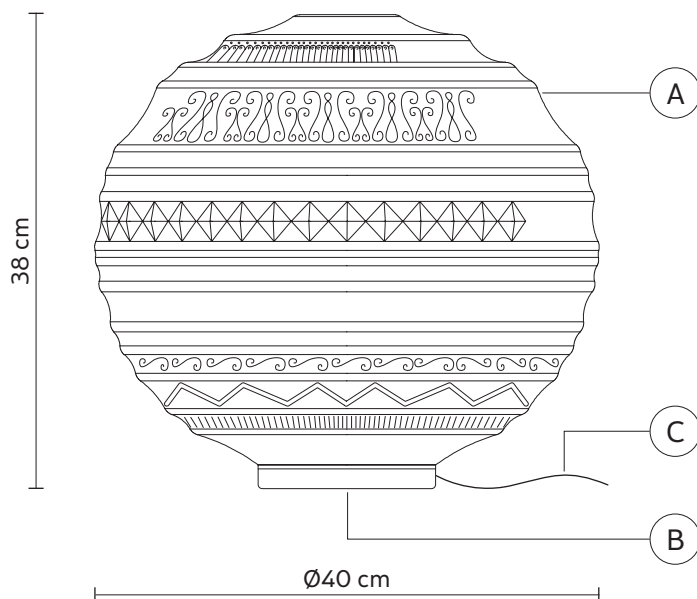

BRILLE table lamp

Matteo Ugolini design

year 2017

DATA SHEET - **CT144 1B INT**

DIFFUSER "A"

material frosted glass
colour white

BASE "B"

material metal
colour matt white

ELECTRICAL CABLE "C"

colour transparent

ELECTRICAL SYSTEM

socket E14
source 1 x max 52W
energy class da E a A++

PACKAGING

nr. of collis 1
net weight/kg 1,85
gross weight/kg 2,8
packaging/cm 35x35x38

EMISSION OF LIGHT

CT144 2B INT

BRILLE table lamp

Matteo Ugolini design

year 2017

DATA SHEET - **CT144 2B INT**

DIFFUSER "A"

material frosted glass
colour white

BASE "B"

material metal
colour matt white

ELECTRICAL CABLE "C"

colour transparent

ELECTRICAL SYSTEM

socket E27
source 1 x max 105W
energy class da E a A++

PACKAGING

nr. of collis 1
net weight/kg 5,65
groos weight/kg 8
packaging/cm 50x50x50