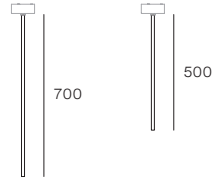

1. Sputnik

\*2 stems included

2100 (with longer stem)\*

662

982

982

.....  
**Included bulbs**

Miniglobo P45  
LED Bulb E14 6W