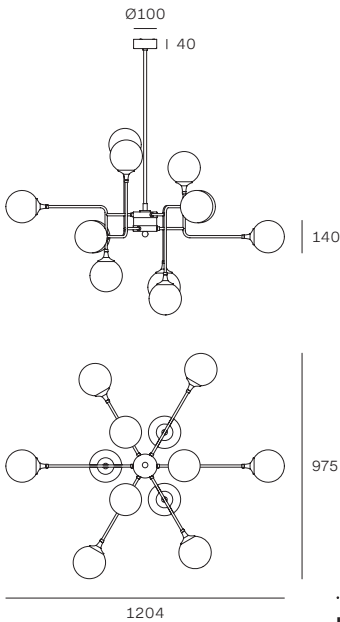

**1. Galassia 6 sources**

960 (with longer stem)\*

**Included bulbs**

Miniglobo P45  
LED Bulb E14 6W

**2. Galassia 12 sources**

\*2 stems included

1192 (with longer stem)\*

**Included bulbs**