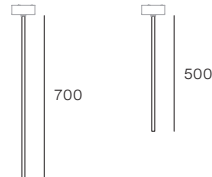

**1. Galassia 6 sources**

960 (with longer stem)\*

**Included bulbs**

Miniglobo P45  
LED Bulb E14 6W

**2. Galassia 12 sources**

\*2 stems included

1192 (with longer stem)\*

**Included bulbs**