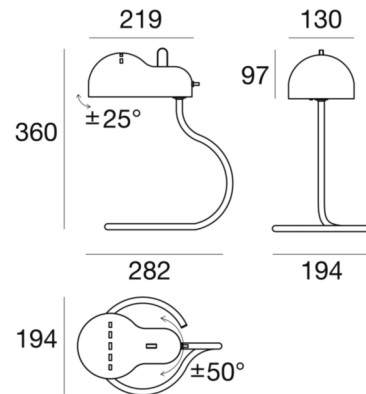

MiniTopo

Table Lamps | 220-240 V | 1xE27
9064

Technical data	
Installation position	Floor
Installation environment	Indoor
Power	1 x 7 W
Lamp cap	1 x E27
Frequency	50-60 Hz
Optics	General Lighting
Light emission direction	downward
Safety class	2
IP	IP20
Glow wire test	650°
Direct mounting on normally flammable surfaces	Yes
CE	Yes
Dimmable article	No
Directional	No
Tilting	Yes
total angle (horizontal plane)	100 °
total angle (vertical plane)	50 °
Walk-over	No
Drive-over	No
Cable included	Yes
Cable length	1.5 m
Electric socket	Type C
Resin potting	No
Net weight	0.935 Kg

Finishing diffuser	
Material	Iron - Iron
Colour	Special Red - White RAL 9016
Processing	Liquid painting
Finishing base	
Material	Iron
Colour	Special Red

Table Lamps | 220-240 V | 1xE27
9064

Single emission table lamps for indoor application. LED lamplamp included, lamp cap 1xE27.

The diffuser is made of iron the diffuser is made of iron with a liquid painting treatment. The ingress protection degree is IP20; the total weight is of 0.935 kg.

. The power supply cable is included and features a 1.5 m lenght.