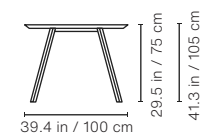

120

120 Square

100 Square

85 Square

65 Square

120 Round

100 Round

85 Round

65 Round

b-arounddetails

Technical Info

Lenght	Width	Product weight	Packaging dimensions	Packaging weight
RECTANGULAR 285	25.6 in 65 cm	125.7 lb 57 kg	115x28.3x11.8 in 292x72x30 cm	218.3 99 kg
RECTANGULAR 285	33.5 in 85 cm	138.9 lb 63 kg	115x36.2x11.8 in 292x92x30 cm	242.5 110 kg
RECTANGULAR 220	25.6 in 65 cm	97 lb 44 kg	89.4x28.3x11.8 in 227x72x30 cm	178.6 81 kg
RECTANGULAR 220	33.5 in 85 cm	114.6 lb 52 kg	89.4x36.2x11.8 in 227x92x30 cm	209.4 95 kg
RECTANGULAR 180	25.6 in 65 cm	79.4 lb 36 kg	73.6x28.3x11.8 in 187x72x30 cm	136.7 lb 62 kg
RECTANGULAR 180	33.5 in 85 cm	92.6 42 kg	73.6x36.2x11.8 in 187x92x30 cm	156.5 lb 71 kg
RECTANGULAR 160	25.6 in 65 cm	70.5 lb 32 kg	65.7x28.3x11.8 in 167x72x30 cm	116.8 lb 53 kg
RECTANGULAR 160	33.5 in 85 cm	81.6 lb 37 kg	65.7x36.2x11.8 in 167x92x30 cm	136.7 lb 62 kg
RECTANGULAR 120	25.6 in 65 cm	52.9 lb 24 kg	50x28.3x11.8 in 127x72x30 cm	90.4 lb 41 kg
RECTANGULAR 120	33.5 in 85 cm	61.7 lb 28 kg	50x36.2x11.8 in 127x72x30 cm	105.8 lb 48 kg
SQUARE 120		105.8 lb 48 kg	50x50x13.8 in 127x127x35 cm	160.9 lb 73 kg
SQUARE 100		92.6 42 kg	42.1x42.1x13.8 in 107x107x35 cm	138.9 lb 63 kg
SQUARE 85		77.1 lb 35 kg	36.2x36.2x13.8 in 92x92x35 cm	110.2 lb 50 kg
SQUARE 65 IROKO		63.9 lb 29 kg	28.3x28.3x13.8 in 72x72x35 xm	86 lb 39 kg
SQUARE 65 MARBLE		99.2 lb 45 kg	28.3x28.3x13.8 in 72x72x35 xm	121.3 lb 55 kg
ROUND 120		103.6 lb 47 kg	50x50x13.8 in 127x127x35 cm	158.7 lb 72 kg
ROUND 100		90.4 lb 41 kg	42.1x42.1x13.8 in 107x107x35 cm	136.7 lb 62 kg
ROUND 85		75 lb 34 kg	36.2x36.2x13.8 in 92x92x35 cm	108 lb 49 kg
ROUND 65 IROKO		61.7 lb 28 kg	28.3x28.3x13.8 in 72x72x35 xm	83.8 lb 38 kg
ROUND 85 MARBLE		88.2 lb 40 kg	28.3x28.3x13.8 in 72x72x35 xm	110.2 lb 50 kg