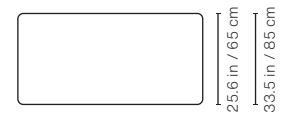

Top: Iroko wood or marble

Always connected

Ask for power socket options

Technical Info

285

220

180

160

120

120 Square

100 Square

85 Square

65 Square

120 Round

100 Round

85 Round

65 Round

b-arounddetails

Technical Info

Lenght	Width	Product weight	Packaging dimensions	Packaging weight
RECTANGULAR 285	25.6 in 65 cm	125.7 lb 57 kg	115x28.3x11.8 in 292x72x30 cm	218.3 99 kg
RECTANGULAR 285	33.5 in 85 cm	138.9 lb 63 kg	115x36.2x11.8 in 292x92x30 cm	242.5 110 kg
RECTANGULAR 220	25.6 in 65 cm	97 lb 44 kg	89.4x28.3x11.8 in 227x72x30 cm	178.6 81 kg
RECTANGULAR 220	33.5 in 85 cm	114.6 lb 52 kg	89.4x36.2x11.8 in 227x92x30 cm	209.4 95 kg
RECTANGULAR 180	25.6 in 65 cm	79.4 lb 36 kg	73.6x28.3x11.8 in 187x72x30 cm	136.7 lb 62 kg
RECTANGULAR 180	33.5 in 85 cm	92.6 42 kg	73.6x36.2x11.8 in 187x92x30 cm	156.5 lb 71 kg
RECTANGULAR 160	25.6 in 65 cm	70.5 lb 32 kg	65.7x28.3x11.8 in 167x72x30 cm	116.8 lb 53 kg
RECTANGULAR 160	33.5 in 85 cm	81.6 lb 37 kg	65.7x36.2x11.8 in 167x92x30 cm	136.7 lb 62 kg
RECTANGULAR 120	25.6 in 65 cm	52.9 lb 24 kg	50x28.3x11.8 in 127x72x30 cm	90.4 lb 41 kg
RECTANGULAR 120	33.5 in 85 cm	61.7 lb 28 kg	50x36.2x11.8 in 127x72x30 cm	105.8 lb 48 kg
SQUARE 120		105.8 lb 48 kg	50x50x13.8 in 127x127x35 cm	160.9 lb 73 kg
SQUARE 100		92.6 42 kg	42.1x42.1x13.8 in 107x107x35 cm	138.9 lb 63 kg
SQUARE 85		77.1 lb 35 kg	36.2x36.2x13.8 in 92x92x35 cm	110.2 lb 50 kg
SQUARE 65 IROKO		63.9 lb 29 kg	28.3x28.3x13.8 in 72x72x35 xm	86 lb 39 kg
SQUARE 65 MARBLE		99.2 lb 45 kg	28.3x28.3x13.8 in 72x72x35 xm	121.3 lb 55 kg
ROUND 120		103.6 lb 47 kg	50x50x13.8 in 127x127x35 cm	158.7 lb 72 kg
ROUND 100		90.4 lb 41 kg	42.1x42.1x13.8 in 107x107x35 cm	136.7 lb 62 kg
ROUND 85		75 lb 34 kg	36.2x36.2x13.8 in 92x92x35 cm	108 lb 49 kg
ROUND 65 IROKO		61.7 lb 28 kg	28.3x28.3x13.8 in 72x72x35 xm	83.8 lb 38 kg
ROUND 85 MARBLE		88.2 lb 40 kg	28.3x28.3x13.8 in 72x72x35 xm	110.2 lb 50 kg