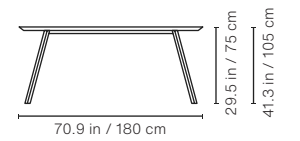

Top: Iroko wood or marble

Always connected

Ask for power socket options

Technical Info

285

220

180

160

120

120 Square

100 Square

85 Square

65 Square

120 Round

100 Round

85 Round

65 Round

b-arounddetails

Technical Info

Lenght	Width	Product weight	Packaging dimensions	Packaging weight
RECTANGULAR 285	25.6 in 65 cm	125.7 lb 57 kg	115x28.3x11.8 in 292x72x30 cm	218.3 99 kg
RECTANGULAR 285	33.5 in 85 cm	138.9 lb 63 kg	115x36.2x11.8 in 292x92x30 cm	242.5 110 kg
RECTANGULAR 220	25.6 in 65 cm	97 lb 44 kg	89.4x28.3x11.8 in 227x72x30 cm	178.6 81 kg
RECTANGULAR 220	33.5 in 85 cm	114.6 lb 52 kg	89.4x36.2x11.8 in 227x92x30 cm	209.4 95 kg
RECTANGULAR 180	25.6 in 65 cm	79.4 lb 36 kg	73.6x28.3x11.8 in 187x72x30 cm	136.7 lb 62 kg
RECTANGULAR 180	33.5 in 85 cm	92.6 42 kg	73.6x36.2x11.8 in 187x92x30 cm	156.5 lb 71 kg
RECTANGULAR 160	25.6 in 65 cm	70.5 lb 32 kg	65.7x28.3x11.8 in 167x72x30 cm	116.8 lb 53 kg
RECTANGULAR 160	33.5 in 85 cm	81.6 lb 37 kg	65.7x36.2x11.8 in 167x92x30 cm	136.7 lb 62 kg
RECTANGULAR 120	25.6 in 65 cm	52.9 lb 24 kg	50x28.3x11.8 in 127x72x30 cm	90.4 lb 41 kg
RECTANGULAR 120	33.5 in 85 cm	61.7 lb 28 kg	50x36.2x11.8 in 127x72x30 cm	105.8 lb 48 kg
SQUARE 120		105.8 lb 48 kg	50x50x13.8 in 127x127x35 cm	160.9 lb 73 kg
SQUARE 100		92.6 42 kg	42.1x42.1x13.8 in 107x107x35 cm	138.9 lb 63 kg
SQUARE 85		77.1 lb 35 kg	36.2x36.2x13.8 in 92x92x35 cm	110.2 lb 50 kg
SQUARE 65 IROKO		63.9 lb 29 kg	28.3x28.3x13.8 in 72x72x35 xm	86 lb 39 kg
SQUARE 65 MARBLE		99.2 lb 45 kg	28.3x28.3x13.8 in 72x72x35 xm	121.3 lb 55 kg
ROUND 120		103.6 lb 47 kg	50x50x13.8 in 127x127x35 cm	158.7 lb 72 kg
ROUND 100		90.4 lb 41 kg	42.1x42.1x13.8 in 107x107x35 cm	136.7 lb 62 kg
ROUND 85		75 lb 34 kg	36.2x36.2x13.8 in 92x92x35 cm	108 lb 49 kg
ROUND 65 IROKO		61.7 lb 28 kg	28.3x28.3x13.8 in 72x72x35 xm	83.8 lb 38 kg
ROUND 85 MARBLE		88.2 lb 40 kg	28.3x28.3x13.8 in 72x72x35 xm	110.2 lb 50 kg