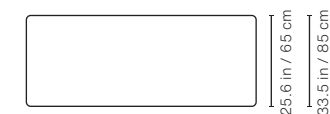

Top: Iroko wood or marble

Always connected

Ask for power socket options

Technical Info

285

220

180

160

120

120 Square

100 Square

85 Square

65 Square

120 Round

100 Round

85 Round

65 Round

b-arounddetails

Technical Info

Lenght	Width	Product weight	Packaging dimensions	Packaging weight
RECTANGULAR 285	25.6 in 65 cm	125.7 lb 57 kg	115x28.3x11.8 in 292x72x30 cm	218.3 99 kg
RECTANGULAR 285	33.5 in 85 cm	138.9 lb 63 kg	115x36.2x11.8 in 292x92x30 cm	242.5 110 kg
RECTANGULAR 220	25.6 in 65 cm	97 lb 44 kg	89.4x28.3x11.8 in 227x72x30 cm	178.6 81 kg
RECTANGULAR 220	33.5 in 85 cm	114.6 lb 52 kg	89.4x36.2x11.8 in 227x92x30 cm	209.4 95 kg
RECTANGULAR 180	25.6 in 65 cm	79.4 lb 36 kg	73.6x28.3x11.8 in 187x72x30 cm	136.7 lb 62 kg
RECTANGULAR 180	33.5 in 85 cm	92.6 42 kg	73.6x36.2x11.8 in 187x92x30 cm	156.5 lb 71 kg
RECTANGULAR 160	25.6 in 65 cm	70.5 lb 32 kg	65.7x28.3x11.8 in 167x72x30 cm	116.8 lb 53 kg
RECTANGULAR 160	33.5 in 85 cm	81.6 lb 37 kg	65.7x36.2x11.8 in 167x92x30 cm	136.7 lb 62 kg
RECTANGULAR 120	25.6 in 65 cm	52.9 lb 24 kg	50x28.3x11.8 in 127x72x30 cm	90.4 lb 41 kg
RECTANGULAR 120	33.5 in 85 cm	61.7 lb 28 kg	50x36.2x11.8 in 127x72x30 cm	105.8 lb 48 kg
SQUARE 120		105.8 lb 48 kg	50x50x13.8 in 127x127x35 cm	160.9 lb 73 kg
SQUARE 100		92.6 42 kg	42.1x42.1x13.8 in 107x107x35 cm	138.9 lb 63 kg
SQUARE 85		77.1 lb 35 kg	36.2x36.2x13.8 in 92x92x35 cm	110.2 lb 50 kg
SQUARE 65 IROKO		63.9 lb 29 kg	28.3x28.3x13.8 in 72x72x35 xm	86 lb 39 kg
SQUARE 65 MARBLE		99.2 lb 45 kg	28.3x28.3x13.8 in 72x72x35 xm	121.3 lb 55 kg
ROUND 120		103.6 lb 47 kg	50x50x13.8 in 127x127x35 cm	158.7 lb 72 kg
ROUND 100		90.4 lb 41 kg	42.1x42.1x13.8 in 107x107x35 cm	136.7 lb 62 kg
ROUND 85		75 lb 34 kg	36.2x36.2x13.8 in 92x92x35 cm	108 lb 49 kg
ROUND 65 IROKO		61.7 lb 28 kg	28.3x28.3x13.8 in 72x72x35 xm	83.8 lb 38 kg
ROUND 85 MARBLE		88.2 lb 40 kg	28.3x28.3x13.8 in 72x72x35 xm	110.2 lb 50 kg