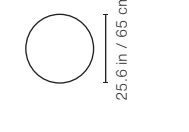

120

120 Square

100 Square

85 Square

65 Square

120 Round

100 Round

85 Round

65 Round

b-arounddetails

Technical Info

Lenght	Width	Product weight	Packaging dimensions	Packaging weight
RECTANGULAR 285	25.6 in 65 cm	125.7 lb 57 kg	115x28.3x11.8 in 292x72x30 cm	218.3 99 kg
RECTANGULAR 285	33.5 in 85 cm	138.9 lb 63 kg	115x36.2x11.8 in 292x92x30 cm	242.5 110 kg
RECTANGULAR 220	25.6 in 65 cm	97 lb 44 kg	89.4x28.3x11.8 in 227x72x30 cm	178.6 81 kg
RECTANGULAR 220	33.5 in 85 cm	114.6 lb 52 kg	89.4x36.2x11.8 in 227x92x30 cm	209.4 95 kg
RECTANGULAR 180	25.6 in 65 cm	79.4 lb 36 kg	73.6x28.3x11.8 in 187x72x30 cm	136.7 lb 62 kg
RECTANGULAR 180	33.5 in 85 cm	92.6 42 kg	73.6x36.2x11.8 in 187x92x30 cm	156.5 lb 71 kg
RECTANGULAR 160	25.6 in 65 cm	70.5 lb 32 kg	65.7x28.3x11.8 in 167x72x30 cm	116.8 lb 53 kg
RECTANGULAR 160	33.5 in 85 cm	81.6 lb 37 kg	65.7x36.2x11.8 in 167x92x30 cm	136.7 lb 62 kg
RECTANGULAR 120	25.6 in 65 cm	52.9 lb 24 kg	50x28.3x11.8 in 127x72x30 cm	90.4 lb 41 kg
RECTANGULAR 120	33.5 in 85 cm	61.7 lb 28 kg	50x36.2x11.8 in 127x72x30 cm	105.8 lb 48 kg
SQUARE 120		105.8 lb 48 kg	50x50x13.8 in 127x127x35 cm	160.9 lb 73 kg
SQUARE 100		92.6 42 kg	42.1x42.1x13.8 in 107x107x35 cm	138.9 lb 63 kg
SQUARE 85		77.1 lb 35 kg	36.2x36.2x13.8 in 92x92x35 cm	110.2 lb 50 kg
SQUARE 65 IROKO		63.9 lb 29 kg	28.3x28.3x13.8 in 72x72x35 xm	86 lb 39 kg
SQUARE 65 MARBLE		99.2 lb 45 kg	28.3x28.3x13.8 in 72x72x35 xm	121.3 lb 55 kg
ROUND 120		103.6 lb 47 kg	50x50x13.8 in 127x127x35 cm	158.7 lb 72 kg
ROUND 100		90.4 lb 41 kg	42.1x42.1x13.8 in 107x107x35 cm	136.7 lb 62 kg
ROUND 85		75 lb 34 kg	36.2x36.2x13.8 in 92x92x35 cm	108 lb 49 kg
ROUND 65 IROKO		61.7 lb 28 kg	28.3x28.3x13.8 in 72x72x35 xm	83.8 lb 38 kg
ROUND 85 MARBLE		88.2 lb 40 kg	28.3x28.3x13.8 in 72x72x35 xm	110.2 lb 50 kg