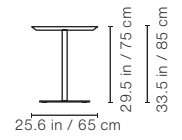

120

120 Square

100 Square

85 Square

65 Square

120 Round

100 Round

85 Round

65 Round

b-arounddetails

Technical Info

Lenght	Width	Product weight	Packaging dimensions	Packaging weight
RECTANGULAR 285	25.6 in 65 cm	125.7 lb 57 kg	115x28.3x11.8 in 292x72x30 cm	218.3 99 kg
RECTANGULAR 285	33.5 in 85 cm	138.9 lb 63 kg	115x36.2x11.8 in 292x92x30 cm	242.5 110 kg
RECTANGULAR 220	25.6 in 65 cm	97 lb 44 kg	89.4x28.3x11.8 in 227x72x30 cm	178.6 81 kg
RECTANGULAR 220	33.5 in 85 cm	114.6 lb 52 kg	89.4x36.2x11.8 in 227x92x30 cm	209.4 95 kg
RECTANGULAR 180	25.6 in 65 cm	79.4 lb 36 kg	73.6x28.3x11.8 in 187x72x30 cm	136.7 lb 62 kg
RECTANGULAR 180	33.5 in 85 cm	92.6 42 kg	73.6x36.2x11.8 in 187x92x30 cm	156.5 lb 71 kg
RECTANGULAR 160	25.6 in 65 cm	70.5 lb 32 kg	65.7x28.3x11.8 in 167x72x30 cm	116.8 lb 53 kg
RECTANGULAR 160	33.5 in 85 cm	81.6 lb 37 kg	65.7x36.2x11.8 in 167x92x30 cm	136.7 lb 62 kg
RECTANGULAR 120	25.6 in 65 cm	52.9 lb 24 kg	50x28.3x11.8 in 127x72x30 cm	90.4 lb 41 kg
RECTANGULAR 120	33.5 in 85 cm	61.7 lb 28 kg	50x36.2x11.8 in 127x72x30 cm	105.8 lb 48 kg
SQUARE 120		105.8 lb 48 kg	50x50x13.8 in 127x127x35 cm	160.9 lb 73 kg
SQUARE 100		92.6 42 kg	42.1x42.1x13.8 in 107x107x35 cm	138.9 lb 63 kg
SQUARE 85		77.1 lb 35 kg	36.2x36.2x13.8 in 92x92x35 cm	110.2 lb 50 kg
SQUARE 65 IROKO		63.9 lb 29 kg	28.3x28.3x13.8 in 72x72x35 xm	86 lb 39 kg
SQUARE 65 MARBLE		99.2 lb 45 kg	28.3x28.3x13.8 in 72x72x35 xm	121.3 lb 55 kg
ROUND 120		103.6 lb 47 kg	50x50x13.8 in 127x127x35 cm	158.7 lb 72 kg
ROUND 100		90.4 lb 41 kg	42.1x42.1x13.8 in 107x107x35 cm	136.7 lb 62 kg
ROUND 85		75 lb 34 kg	36.2x36.2x13.8 in 92x92x35 cm	108 lb 49 kg
ROUND 65 IROKO		61.7 lb 28 kg	28.3x28.3x13.8 in 72x72x35 xm	83.8 lb 38 kg
ROUND 85 MARBLE		88.2 lb 40 kg	28.3x28.3x13.8 in 72x72x35 xm	110.2 lb 50 kg