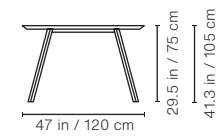

120

120 Square

100 Square

85 Square

65 Square

120 Round

100 Round

85 Round

65 Round

b-arounddetails

Technical Info

Lenght	Width	Product weight	Packaging dimensions	Packaging weight
RECTANGULAR 285	25.6 in 65 cm	125.7 lb 57 kg	115x28.3x11.8 in 292x72x30 cm	218.3 99 kg
RECTANGULAR 285	33.5 in 85 cm	138.9 lb 63 kg	115x36.2x11.8 in 292x92x30 cm	242.5 110 kg
RECTANGULAR 220	25.6 in 65 cm	97 lb 44 kg	89.4x28.3x11.8 in 227x72x30 cm	178.6 81 kg
RECTANGULAR 220	33.5 in 85 cm	114.6 lb 52 kg	89.4x36.2x11.8 in 227x92x30 cm	209.4 95 kg
RECTANGULAR 180	25.6 in 65 cm	79.4 lb 36 kg	73.6x28.3x11.8 in 187x72x30 cm	136.7 lb 62 kg
RECTANGULAR 180	33.5 in 85 cm	92.6 42 kg	73.6x36.2x11.8 in 187x92x30 cm	156.5 lb 71 kg
RECTANGULAR 160	25.6 in 65 cm	70.5 lb 32 kg	65.7x28.3x11.8 in 167x72x30 cm	116.8 lb 53 kg
RECTANGULAR 160	33.5 in 85 cm	81.6 lb 37 kg	65.7x36.2x11.8 in 167x92x30 cm	136.7 lb 62 kg
RECTANGULAR 120	25.6 in 65 cm	52.9 lb 24 kg	50x28.3x11.8 in 127x72x30 cm	90.4 lb 41 kg
RECTANGULAR 120	33.5 in 85 cm	61.7 lb 28 kg	50x36.2x11.8 in 127x72x30 cm	105.8 lb 48 kg
SQUARE 120		105.8 lb 48 kg	50x50x13.8 in 127x127x35 cm	160.9 lb 73 kg
SQUARE 100		92.6 42 kg	42.1x42.1x13.8 in 107x107x35 cm	138.9 lb 63 kg
SQUARE 85		77.1 lb 35 kg	36.2x36.2x13.8 in 92x92x35 cm	110.2 lb 50 kg
SQUARE 65 IROKO		63.9 lb 29 kg	28.3x28.3x13.8 in 72x72x35 xm	86 lb 39 kg
SQUARE 65 MARBLE		99.2 lb 45 kg	28.3x28.3x13.8 in 72x72x35 xm	121.3 lb 55 kg
ROUND 120		103.6 lb 47 kg	50x50x13.8 in 127x127x35 cm	158.7 lb 72 kg
ROUND 100		90.4 lb 41 kg	42.1x42.1x13.8 in 107x107x35 cm	136.7 lb 62 kg
ROUND 85		75 lb 34 kg	36.2x36.2x13.8 in 92x92x35 cm	108 lb 49 kg
ROUND 65 IROKO		61.7 lb 28 kg	28.3x28.3x13.8 in 72x72x35 xm	83.8 lb 38 kg
ROUND 85 MARBLE		88.2 lb 40 kg	28.3x28.3x13.8 in 72x72x35 xm	110.2 lb 50 kg