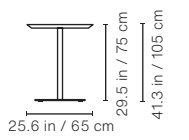

120

120 Square

100 Square

85 Square

65 Square

120 Round

100 Round

85 Round

65 Round

b-arounddetails

Technical Info

Lenght	Width	Product weight	Packaging dimensions	Packaging weight
RECTANGULAR 285	25.6 in 65 cm	125.7 lb 57 kg	115x28.3x11.8 in 292x72x30 cm	218.3 99 kg
RECTANGULAR 285	33.5 in 85 cm	138.9 lb 63 kg	115x36.2x11.8 in 292x92x30 cm	242.5 110 kg
RECTANGULAR 220	25.6 in 65 cm	97 lb 44 kg	89.4x28.3x11.8 in 227x72x30 cm	178.6 81 kg
RECTANGULAR 220	33.5 in 85 cm	114.6 lb 52 kg	89.4x36.2x11.8 in 227x92x30 cm	209.4 95 kg
RECTANGULAR 180	25.6 in 65 cm	79.4 lb 36 kg	73.6x28.3x11.8 in 187x72x30 cm	136.7 lb 62 kg
RECTANGULAR 180	33.5 in 85 cm	92.6 42 kg	73.6x36.2x11.8 in 187x92x30 cm	156.5 lb 71 kg
RECTANGULAR 160	25.6 in 65 cm	70.5 lb 32 kg	65.7x28.3x11.8 in 167x72x30 cm	116.8 lb 53 kg
RECTANGULAR 160	33.5 in 85 cm	81.6 lb 37 kg	65.7x36.2x11.8 in 167x92x30 cm	136.7 lb 62 kg
RECTANGULAR 120	25.6 in 65 cm	52.9 lb 24 kg	50x28.3x11.8 in 127x72x30 cm	90.4 lb 41 kg
RECTANGULAR 120	33.5 in 85 cm	61.7 lb 28 kg	50x36.2x11.8 in 127x72x30 cm	105.8 lb 48 kg
SQUARE 120		105.8 lb 48 kg	50x50x13.8 in 127x127x35 cm	160.9 lb 73 kg
SQUARE 100		92.6 42 kg	42.1x42.1x13.8 in 107x107x35 cm	138.9 lb 63 kg
SQUARE 85		77.1 lb 35 kg	36.2x36.2x13.8 in 92x92x35 cm	110.2 lb 50 kg
SQUARE 65 IROKO		63.9 lb 29 kg	28.3x28.3x13.8 in 72x72x35 xm	86 lb 39 kg
SQUARE 65 MARBLE		99.2 lb 45 kg	28.3x28.3x13.8 in 72x72x35 xm	121.3 lb 55 kg
ROUND 120		103.6 lb 47 kg	50x50x13.8 in 127x127x35 cm	158.7 lb 72 kg
ROUND 100		90.4 lb 41 kg	42.1x42.1x13.8 in 107x107x35 cm	136.7 lb 62 kg
ROUND 85		75 lb 34 kg	36.2x36.2x13.8 in 92x92x35 cm	108 lb 49 kg
ROUND 65 IROKO		61.7 lb 28 kg	28.3x28.3x13.8 in 72x72x35 xm	83.8 lb 38 kg
ROUND 85 MARBLE		88.2 lb 40 kg	28.3x28.3x13.8 in 72x72x35 xm	110.2 lb 50 kg