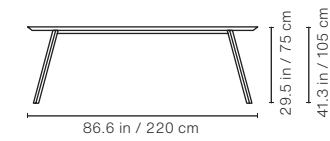

Top: Iroko wood or marble

Always connected

Ask for power socket options

Technical Info

285

220

180

160

120

120 Square

100 Square

85 Square

65 Square

120 Round

100 Round

85 Round

65 Round

b-arounddetails

Technical Info

Lenght	Width	Product weight	Packaging dimensions	Packaging weight
RECTANGULAR 285	25.6 in 65 cm	125.7 lb 57 kg	115x28.3x11.8 in 292x72x30 cm	218.3 99 kg
RECTANGULAR 285	33.5 in 85 cm	138.9 lb 63 kg	115x36.2x11.8 in 292x92x30 cm	242.5 110 kg
RECTANGULAR 220	25.6 in 65 cm	97 lb 44 kg	89.4x28.3x11.8 in 227x72x30 cm	178.6 81 kg
RECTANGULAR 220	33.5 in 85 cm	114.6 lb 52 kg	89.4x36.2x11.8 in 227x92x30 cm	209.4 95 kg
RECTANGULAR 180	25.6 in 65 cm	79.4 lb 36 kg	73.6x28.3x11.8 in 187x72x30 cm	136.7 lb 62 kg
RECTANGULAR 180	33.5 in 85 cm	92.6 42 kg	73.6x36.2x11.8 in 187x92x30 cm	156.5 lb 71 kg
RECTANGULAR 160	25.6 in 65 cm	70.5 lb 32 kg	65.7x28.3x11.8 in 167x72x30 cm	116.8 lb 53 kg
RECTANGULAR 160	33.5 in 85 cm	81.6 lb 37 kg	65.7x36.2x11.8 in 167x92x30 cm	136.7 lb 62 kg
RECTANGULAR 120	25.6 in 65 cm	52.9 lb 24 kg	50x28.3x11.8 in 127x72x30 cm	90.4 lb 41 kg
RECTANGULAR 120	33.5 in 85 cm	61.7 lb 28 kg	50x36.2x11.8 in 127x72x30 cm	105.8 lb 48 kg
SQUARE 120		105.8 lb 48 kg	50x50x13.8 in 127x127x35 cm	160.9 lb 73 kg
SQUARE 100		92.6 42 kg	42.1x42.1x13.8 in 107x107x35 cm	138.9 lb 63 kg
SQUARE 85		77.1 lb 35 kg	36.2x36.2x13.8 in 92x92x35 cm	110.2 lb 50 kg
SQUARE 65 IROKO		63.9 lb 29 kg	28.3x28.3x13.8 in 72x72x35 xm	86 lb 39 kg
SQUARE 65 MARBLE		99.2 lb 45 kg	28.3x28.3x13.8 in 72x72x35 xm	121.3 lb 55 kg
ROUND 120		103.6 lb 47 kg	50x50x13.8 in 127x127x35 cm	158.7 lb 72 kg
ROUND 100		90.4 lb 41 kg	42.1x42.1x13.8 in 107x107x35 cm	136.7 lb 62 kg
ROUND 85		75 lb 34 kg	36.2x36.2x13.8 in 92x92x35 cm	108 lb 49 kg
ROUND 65 IROKO		61.7 lb 28 kg	28.3x28.3x13.8 in 72x72x35 xm	83.8 lb 38 kg
ROUND 85 MARBLE		88.2 lb 40 kg	28.3x28.3x13.8 in 72x72x35 xm	110.2 lb 50 kg