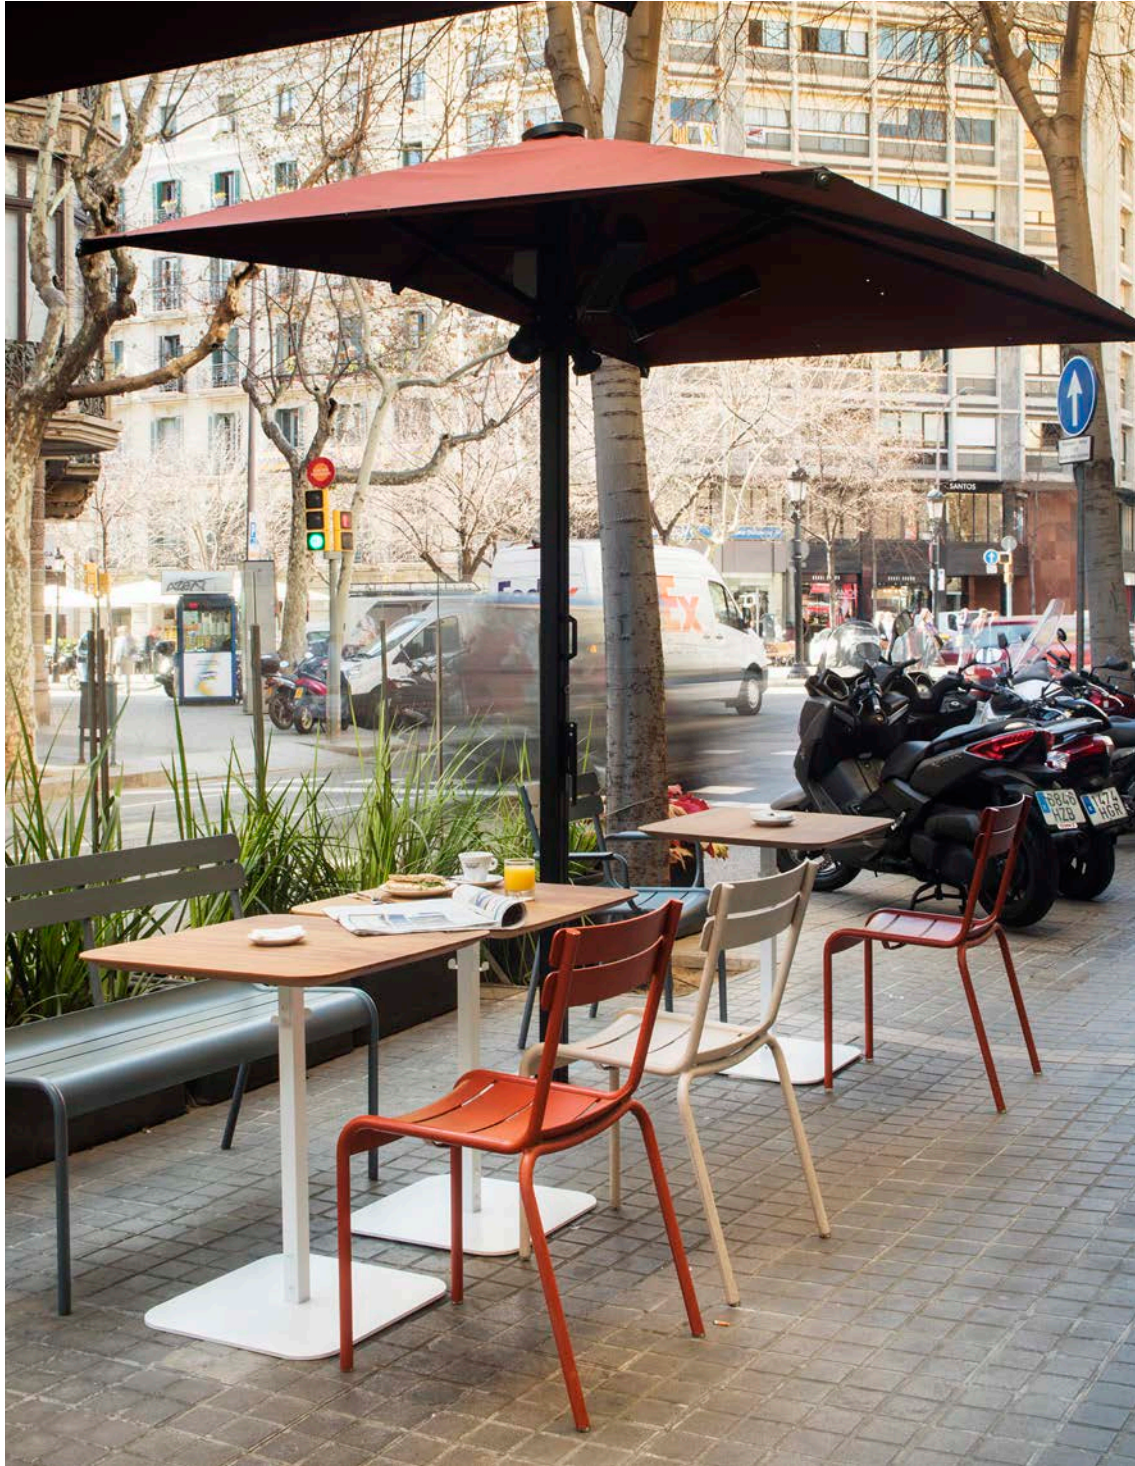

b-aroundinprojects

- Hotel Alexandra | Barcelona (Spain) -