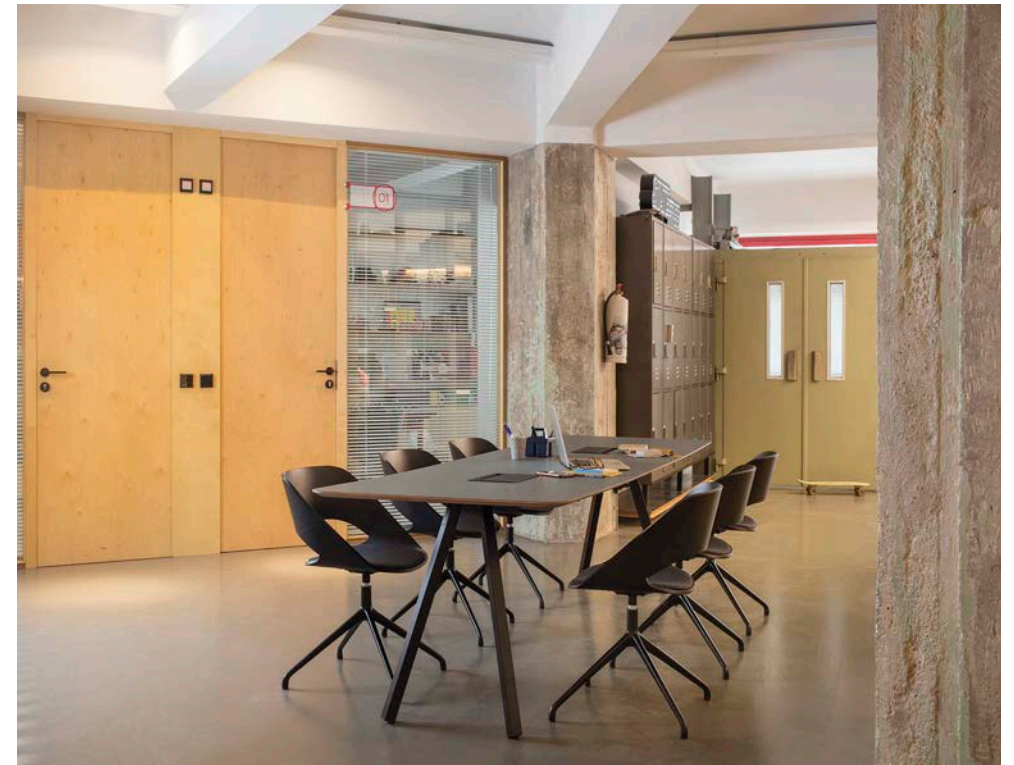

Follow us

B-Around Table

by Antoni Pallejà Office

rs-barcelona

Indoor / Outdoor

Finishes

Structure:

Top:

Hook to hang bags and jackets.

Low size tables.

b-aroundinprojects

- Hotel Alexandra | Barcelona (Spain) -

- Genialidades offices | Barcelona - (Spain) -

- Hotel Alexandra | Barcelona (Spain) -