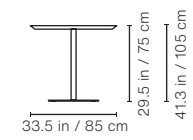

120

120 Square

100 Square

85 Square

65 Square

120 Round

100 Round

85 Round

65 Round

b-arounddetails

Technical Info

Lenght	Width	Product weight	Packaging dimensions	Packaging weight
RECTANGULAR 285	25.6 in 65 cm	125.7 lb 57 kg	115x28.3x11.8 in 292x72x30 cm	218.3 99 kg
RECTANGULAR 285	33.5 in 85 cm	138.9 lb 63 kg	115x36.2x11.8 in 292x92x30 cm	242.5 110 kg
RECTANGULAR 220	25.6 in 65 cm	97 lb 44 kg	89.4x28.3x11.8 in 227x72x30 cm	178.6 81 kg
RECTANGULAR 220	33.5 in 85 cm	114.6 lb 52 kg	89.4x36.2x11.8 in 227x92x30 cm	209.4 95 kg
RECTANGULAR 180	25.6 in 65 cm	79.4 lb 36 kg	73.6x28.3x11.8 in 187x72x30 cm	136.7 lb 62 kg
RECTANGULAR 180	33.5 in 85 cm	92.6 42 kg	73.6x36.2x11.8 in 187x92x30 cm	156.5 lb 71 kg
RECTANGULAR 160	25.6 in 65 cm	70.5 lb 32 kg	65.7x28.3x11.8 in 167x72x30 cm	116.8 lb 53 kg
RECTANGULAR 160	33.5 in 85 cm	81.6 lb 37 kg	65.7x36.2x11.8 in 167x92x30 cm	136.7 lb 62 kg
RECTANGULAR 120	25.6 in 65 cm	52.9 lb 24 kg	50x28.3x11.8 in 127x72x30 cm	90.4 lb 41 kg
RECTANGULAR 120	33.5 in 85 cm	61.7 lb 28 kg	50x36.2x11.8 in 127x72x30 cm	105.8 lb 48 kg
SQUARE 120		105.8 lb 48 kg	50x50x13.8 in 127x127x35 cm	160.9 lb 73 kg
SQUARE 100		92.6 42 kg	42.1x42.1x13.8 in 107x107x35 cm	138.9 lb 63 kg
SQUARE 85		77.1 lb 35 kg	36.2x36.2x13.8 in 92x92x35 cm	110.2 lb 50 kg
SQUARE 65 IROKO		63.9 lb 29 kg	28.3x28.3x13.8 in 72x72x35 xm	86 lb 39 kg
SQUARE 65 MARBLE		99.2 lb 45 kg	28.3x28.3x13.8 in 72x72x35 xm	121.3 lb 55 kg
ROUND 120		103.6 lb 47 kg	50x50x13.8 in 127x127x35 cm	158.7 lb 72 kg
ROUND 100		90.4 lb 41 kg	42.1x42.1x13.8 in 107x107x35 cm	136.7 lb 62 kg
ROUND 85		75 lb 34 kg	36.2x36.2x13.8 in 92x92x35 cm	108 lb 49 kg
ROUND 65 IROKO		61.7 lb 28 kg	28.3x28.3x13.8 in 72x72x35 xm	83.8 lb 38 kg
ROUND 85 MARBLE		88.2 lb 40 kg	28.3x28.3x13.8 in 72x72x35 xm	110.2 lb 50 kg