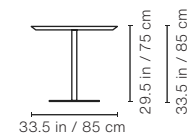

120

120 Square

100 Square

85 Square

65 Square

120 Round

100 Round

85 Round

65 Round

b-arounddetails

Technical Info

Lenght	Width	Product weight	Packaging dimensions	Packaging weight
RECTANGULAR 285	25.6 in 65 cm	125.7 lb 57 kg	115x28.3x11.8 in 292x72x30 cm	218.3 99 kg
RECTANGULAR 285	33.5 in 85 cm	138.9 lb 63 kg	115x36.2x11.8 in 292x92x30 cm	242.5 110 kg
RECTANGULAR 220	25.6 in 65 cm	97 lb 44 kg	89.4x28.3x11.8 in 227x72x30 cm	178.6 81 kg
RECTANGULAR 220	33.5 in 85 cm	114.6 lb 52 kg	89.4x36.2x11.8 in 227x92x30 cm	209.4 95 kg
RECTANGULAR 180	25.6 in 65 cm	79.4 lb 36 kg	73.6x28.3x11.8 in 187x72x30 cm	136.7 lb 62 kg
RECTANGULAR 180	33.5 in 85 cm	92.6 42 kg	73.6x36.2x11.8 in 187x92x30 cm	156.5 lb 71 kg
RECTANGULAR 160	25.6 in 65 cm	70.5 lb 32 kg	65.7x28.3x11.8 in 167x72x30 cm	116.8 lb 53 kg
RECTANGULAR 160	33.5 in 85 cm	81.6 lb 37 kg	65.7x36.2x11.8 in 167x92x30 cm	136.7 lb 62 kg
RECTANGULAR 120	25.6 in 65 cm	52.9 lb 24 kg	50x28.3x11.8 in 127x72x30 cm	90.4 lb 41 kg
RECTANGULAR 120	33.5 in 85 cm	61.7 lb 28 kg	50x36.2x11.8 in 127x72x30 cm	105.8 lb 48 kg
SQUARE 120		105.8 lb 48 kg	50x50x13.8 in 127x127x35 cm	160.9 lb 73 kg
SQUARE 100		92.6 42 kg	42.1x42.1x13.8 in 107x107x35 cm	138.9 lb 63 kg
SQUARE 85		77.1 lb 35 kg	36.2x36.2x13.8 in 92x92x35 cm	110.2 lb 50 kg
SQUARE 65 IROKO		63.9 lb 29 kg	28.3x28.3x13.8 in 72x72x35 xm	86 lb 39 kg
SQUARE 65 MARBLE		99.2 lb 45 kg	28.3x28.3x13.8 in 72x72x35 xm	121.3 lb 55 kg
ROUND 120		103.6 lb 47 kg	50x50x13.8 in 127x127x35 cm	158.7 lb 72 kg
ROUND 100		90.4 lb 41 kg	42.1x42.1x13.8 in 107x107x35 cm	136.7 lb 62 kg
ROUND 85		75 lb 34 kg	36.2x36.2x13.8 in 92x92x35 cm	108 lb 49 kg
ROUND 65 IROKO		61.7 lb 28 kg	28.3x28.3x13.8 in 72x72x35 xm	83.8 lb 38 kg
ROUND 85 MARBLE		88.2 lb 40 kg	28.3x28.3x13.8 in 72x72x35 xm	110.2 lb 50 kg