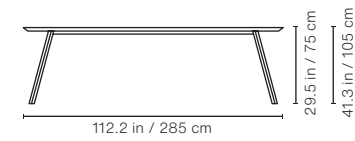

Top: Iroko wood or marble

Always connected

Ask for power socket options

Technical Info

285

220

180

160

120

120 Square

100 Square

85 Square

65 Square

120 Round

100 Round

85 Round

65 Round

b-arounddetails

Technical Info

Lenght	Width	Product weight	Packaging dimensions	Packaging weight
RECTANGULAR 285	25.6 in 65 cm	125.7 lb 57 kg	115x28.3x11.8 in 292x72x30 cm	218.3 99 kg
RECTANGULAR 285	33.5 in 85 cm	138.9 lb 63 kg	115x36.2x11.8 in 292x92x30 cm	242.5 110 kg
RECTANGULAR 220	25.6 in 65 cm	97 lb 44 kg	89.4x28.3x11.8 in 227x72x30 cm	178.6 81 kg
RECTANGULAR 220	33.5 in 85 cm	114.6 lb 52 kg	89.4x36.2x11.8 in 227x92x30 cm	209.4 95 kg
RECTANGULAR 180	25.6 in 65 cm	79.4 lb 36 kg	73.6x28.3x11.8 in 187x72x30 cm	136.7 lb 62 kg
RECTANGULAR 180	33.5 in 85 cm	92.6 42 kg	73.6x36.2x11.8 in 187x92x30 cm	156.5 lb 71 kg
RECTANGULAR 160	25.6 in 65 cm	70.5 lb 32 kg	65.7x28.3x11.8 in 167x72x30 cm	116.8 lb 53 kg
RECTANGULAR 160	33.5 in 85 cm	81.6 lb 37 kg	65.7x36.2x11.8 in 167x92x30 cm	136.7 lb 62 kg
RECTANGULAR 120	25.6 in 65 cm	52.9 lb 24 kg	50x28.3x11.8 in 127x72x30 cm	90.4 lb 41 kg
RECTANGULAR 120	33.5 in 85 cm	61.7 lb 28 kg	50x36.2x11.8 in 127x72x30 cm	105.8 lb 48 kg
SQUARE 120		105.8 lb 48 kg	50x50x13.8 in 127x127x35 cm	160.9 lb 73 kg
SQUARE 100		92.6 42 kg	42.1x42.1x13.8 in 107x107x35 cm	138.9 lb 63 kg
SQUARE 85		77.1 lb 35 kg	36.2x36.2x13.8 in 92x92x35 cm	110.2 lb 50 kg
SQUARE 65 IROKO		63.9 lb 29 kg	28.3x28.3x13.8 in 72x72x35 xm	86 lb 39 kg
SQUARE 65 MARBLE		99.2 lb 45 kg	28.3x28.3x13.8 in 72x72x35 xm	121.3 lb 55 kg
ROUND 120		103.6 lb 47 kg	50x50x13.8 in 127x127x35 cm	158.7 lb 72 kg
ROUND 100		90.4 lb 41 kg	42.1x42.1x13.8 in 107x107x35 cm	136.7 lb 62 kg
ROUND 85		75 lb 34 kg	36.2x36.2x13.8 in 92x92x35 cm	108 lb 49 kg
ROUND 65 IROKO		61.7 lb 28 kg	28.3x28.3x13.8 in 72x72x35 xm	83.8 lb 38 kg
ROUND 85 MARBLE		88.2 lb 40 kg	28.3x28.3x13.8 in 72x72x35 xm	110.2 lb 50 kg