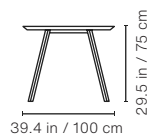

Top: Iroko wood or marble

Always connected

Ask for power socket options

Technical Info

285

220

180

160

120

120 Square

100 Square

85 Square

65 Square

120 Round

100 Round

85 Round

65 Round

b-arounddetails

Technical Info

Lenght	Width	Product weight	Packaging dimensions	Packaging weight
RECTANGULAR 285	25.6 in 65 cm	125.7 lb 57 kg	115x28.3x11.8 in 292x72x30 cm	218.3 99 kg
RECTANGULAR 285	33.5 in 85 cm	138.9 lb 63 kg	115x36.2x11.8 in 292x92x30 cm	242.5 110 kg
RECTANGULAR 220	25.6 in 65 cm	97 lb 44 kg	89.4x28.3x11.8 in 227x72x30 cm	178.6 81 kg
RECTANGULAR 220	33.5 in 85 cm	114.6 lb 52 kg	89.4x36.2x11.8 in 227x92x30 cm	209.4 95 kg
RECTANGULAR 180	25.6 in 65 cm	79.4 lb 36 kg	73.6x28.3x11.8 in 187x72x30 cm	136.7 lb 62 kg
RECTANGULAR 180	33.5 in 85 cm	92.6 42 kg	73.6x36.2x11.8 in 187x92x30 cm	156.5 lb 71 kg
RECTANGULAR 160	25.6 in 65 cm	70.5 lb 32 kg	65.7x28.3x11.8 in 167x72x30 cm	116.8 lb 53 kg
RECTANGULAR 160	33.5 in 85 cm	81.6 lb 37 kg	65.7x36.2x11.8 in 167x92x30 cm	136.7 lb 62 kg
RECTANGULAR 120	25.6 in 65 cm	52.9 lb 24 kg	50x28.3x11.8 in 127x72x30 cm	90.4 lb 41 kg
RECTANGULAR 120	33.5 in 85 cm	61.7 lb 28 kg	50x36.2x11.8 in 127x72x30 cm	105.8 lb 48 kg
SQUARE 120		105.8 lb 48 kg	50x50x13.8 in 127x127x35 cm	160.9 lb 73 kg
SQUARE 100		92.6 42 kg	42.1x42.1x13.8 in 107x107x35 cm	138.9 lb 63 kg
SQUARE 85		77.1 lb 35 kg	36.2x36.2x13.8 in 92x92x35 cm	110.2 lb 50 kg
SQUARE 65 IROKO		63.9 lb 29 kg	28.3x28.3x13.8 in 72x72x35 xm	86 lb 39 kg
SQUARE 65 MARBLE		99.2 lb 45 kg	28.3x28.3x13.8 in 72x72x35 xm	121.3 lb 55 kg
ROUND 120		103.6 lb 47 kg	50x50x13.8 in 127x127x35 cm	158.7 lb 72 kg
ROUND 100		90.4 lb 41 kg	42.1x42.1x13.8 in 107x107x35 cm	136.7 lb 62 kg
ROUND 85		75 lb 34 kg	36.2x36.2x13.8 in 92x92x35 cm	108 lb 49 kg
ROUND 65 IROKO		61.7 lb 28 kg	28.3x28.3x13.8 in 72x72x35 xm	83.8 lb 38 kg
ROUND 85 MARBLE		88.2 lb 40 kg	28.3x28.3x13.8 in 72x72x35 xm	110.2 lb 50 kg