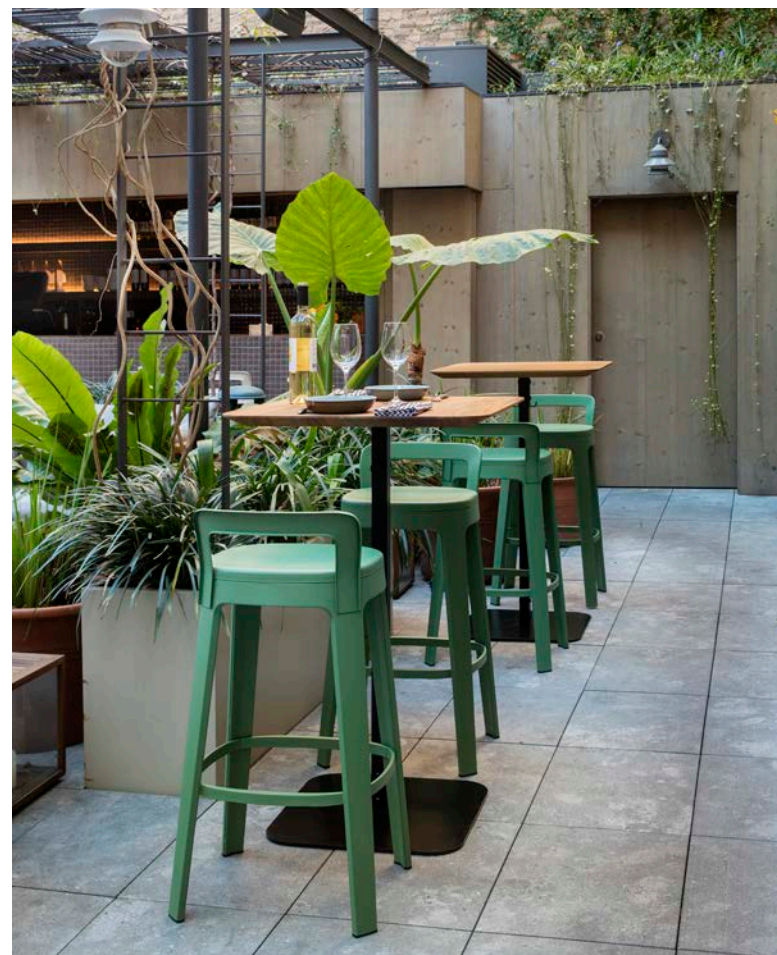

No two workdays are the same.
No two projects are the same.
Likewise for meetings. Not even
two **B-Around tables** are the
same. You make yours unique.

info@rs-barcelona.com
rs-barcelona.com

Follow us