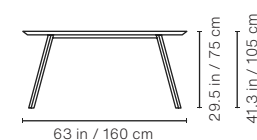

Top: Iroko wood or marble

Always connected

Ask for power socket options

Technical Info

285

220

180

160

120

120 Square

100 Square

85 Square

65 Square

120 Round

100 Round

85 Round

65 Round

b-arounddetails

Technical Info

Lenght	Width	Product weight	Packaging dimensions	Packaging weight
RECTANGULAR 285	25.6 in 65 cm	125.7 lb 57 kg	115x28.3x11.8 in 292x72x30 cm	218.3 99 kg
RECTANGULAR 285	33.5 in 85 cm	138.9 lb 63 kg	115x36.2x11.8 in 292x92x30 cm	242.5 110 kg
RECTANGULAR 220	25.6 in 65 cm	97 lb 44 kg	89.4x28.3x11.8 in 227x72x30 cm	178.6 81 kg
RECTANGULAR 220	33.5 in 85 cm	114.6 lb 52 kg	89.4x36.2x11.8 in 227x92x30 cm	209.4 95 kg
RECTANGULAR 180	25.6 in 65 cm	79.4 lb 36 kg	73.6x28.3x11.8 in 187x72x30 cm	136.7 lb 62 kg
RECTANGULAR 180	33.5 in 85 cm	92.6 42 kg	73.6x36.2x11.8 in 187x92x30 cm	156.5 lb 71 kg
RECTANGULAR 160	25.6 in 65 cm	70.5 lb 32 kg	65.7x28.3x11.8 in 167x72x30 cm	116.8 lb 53 kg
RECTANGULAR 160	33.5 in 85 cm	81.6 lb 37 kg	65.7x36.2x11.8 in 167x92x30 cm	136.7 lb 62 kg
RECTANGULAR 120	25.6 in 65 cm	52.9 lb 24 kg	50x28.3x11.8 in 127x72x30 cm	90.4 lb 41 kg
RECTANGULAR 120	33.5 in 85 cm	61.7 lb 28 kg	50x36.2x11.8 in 127x72x30 cm	105.8 lb 48 kg
SQUARE 120		105.8 lb 48 kg	50x50x13.8 in 127x127x35 cm	160.9 lb 73 kg
SQUARE 100		92.6 42 kg	42.1x42.1x13.8 in 107x107x35 cm	138.9 lb 63 kg
SQUARE 85		77.1 lb 35 kg	36.2x36.2x13.8 in 92x92x35 cm	110.2 lb 50 kg
SQUARE 65 IROKO		63.9 lb 29 kg	28.3x28.3x13.8 in 72x72x35 xm	86 lb 39 kg
SQUARE 65 MARBLE		99.2 lb 45 kg	28.3x28.3x13.8 in 72x72x35 xm	121.3 lb 55 kg
ROUND 120		103.6 lb 47 kg	50x50x13.8 in 127x127x35 cm	158.7 lb 72 kg
ROUND 100		90.4 lb 41 kg	42.1x42.1x13.8 in 107x107x35 cm	136.7 lb 62 kg
ROUND 85		75 lb 34 kg	36.2x36.2x13.8 in 92x92x35 cm	108 lb 49 kg
ROUND 65 IROKO		61.7 lb 28 kg	28.3x28.3x13.8 in 72x72x35 xm	83.8 lb 38 kg
ROUND 85 MARBLE		88.2 lb 40 kg	28.3x28.3x13.8 in 72x72x35 xm	110.2 lb 50 kg