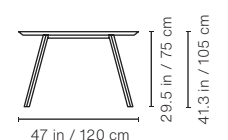

Top: Iroko wood or marble

Always connected

Ask for power socket options

Technical Info

285

220

180

160

120

120 Square

100 Square

85 Square

65 Square

120 Round

100 Round

85 Round

65 Round

b-arounddetails

Technical Info

Lenght	Width	Product weight	Packaging dimensions	Packaging weight
RECTANGULAR 285	25.6 in 65 cm	125.7 lb 57 kg	115x28.3x11.8 in 292x72x30 cm	218.3 99 kg
RECTANGULAR 285	33.5 in 85 cm	138.9 lb 63 kg	115x36.2x11.8 in 292x92x30 cm	242.5 110 kg
RECTANGULAR 220	25.6 in 65 cm	97 lb 44 kg	89.4x28.3x11.8 in 227x72x30 cm	178.6 81 kg
RECTANGULAR 220	33.5 in 85 cm	114.6 lb 52 kg	89.4x36.2x11.8 in 227x92x30 cm	209.4 95 kg
RECTANGULAR 180	25.6 in 65 cm	79.4 lb 36 kg	73.6x28.3x11.8 in 187x72x30 cm	136.7 lb 62 kg
RECTANGULAR 180	33.5 in 85 cm	92.6 42 kg	73.6x36.2x11.8 in 187x92x30 cm	156.5 lb 71 kg
RECTANGULAR 160	25.6 in 65 cm	70.5 lb 32 kg	65.7x28.3x11.8 in 167x72x30 cm	116.8 lb 53 kg
RECTANGULAR 160	33.5 in 85 cm	81.6 lb 37 kg	65.7x36.2x11.8 in 167x92x30 cm	136.7 lb 62 kg
RECTANGULAR 120	25.6 in 65 cm	52.9 lb 24 kg	50x28.3x11.8 in 127x72x30 cm	90.4 lb 41 kg
RECTANGULAR 120	33.5 in 85 cm	61.7 lb 28 kg	50x36.2x11.8 in 127x72x30 cm	105.8 lb 48 kg
SQUARE 120		105.8 lb 48 kg	50x50x13.8 in 127x127x35 cm	160.9 lb 73 kg
SQUARE 100		92.6 42 kg	42.1x42.1x13.8 in 107x107x35 cm	138.9 lb 63 kg
SQUARE 85		77.1 lb 35 kg	36.2x36.2x13.8 in 92x92x35 cm	110.2 lb 50 kg
SQUARE 65 IROKO		63.9 lb 29 kg	28.3x28.3x13.8 in 72x72x35 xm	86 lb 39 kg
SQUARE 65 MARBLE		99.2 lb 45 kg	28.3x28.3x13.8 in 72x72x35 xm	121.3 lb 55 kg
ROUND 120		103.6 lb 47 kg	50x50x13.8 in 127x127x35 cm	158.7 lb 72 kg
ROUND 100		90.4 lb 41 kg	42.1x42.1x13.8 in 107x107x35 cm	136.7 lb 62 kg
ROUND 85		75 lb 34 kg	36.2x36.2x13.8 in 92x92x35 cm	108 lb 49 kg
ROUND 65 IROKO		61.7 lb 28 kg	28.3x28.3x13.8 in 72x72x35 xm	83.8 lb 38 kg
ROUND 85 MARBLE		88.2 lb 40 kg	28.3x28.3x13.8 in 72x72x35 xm	110.2 lb 50 kg