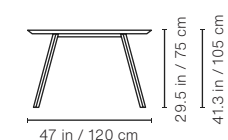

Top: Iroko wood or marble

Always connected

Ask for power socket options

Technical Info

285

220

180

160

120

120 Square

100 Square

85 Square

65 Square

120 Round

100 Round

85 Round

65 Round

b-arounddetails

Technical Info

Lenght	Width	Product weight	Packaging dimensions	Packaging weight
RECTANGULAR 285	25.6 in 65 cm	125.7 lb 57 kg	115x28.3x11.8 in 292x72x30 cm	218.3 99 kg
RECTANGULAR 285	33.5 in 85 cm	138.9 lb 63 kg	115x36.2x11.8 in 292x92x30 cm	242.5 110 kg
RECTANGULAR 220	25.6 in 65 cm	97 lb 44 kg	89.4x28.3x11.8 in 227x72x30 cm	178.6 81 kg
RECTANGULAR 220	33.5 in 85 cm	114.6 lb 52 kg	89.4x36.2x11.8 in 227x92x30 cm	209.4 95 kg
RECTANGULAR 180	25.6 in 65 cm	79.4 lb 36 kg	73.6x28.3x11.8 in 187x72x30 cm	136.7 lb 62 kg
RECTANGULAR 180	33.5 in 85 cm	92.6 42 kg	73.6x36.2x11.8 in 187x92x30 cm	156.5 lb 71 kg
RECTANGULAR 160	25.6 in 65 cm	70.5 lb 32 kg	65.7x28.3x11.8 in 167x72x30 cm	116.8 lb 53 kg
RECTANGULAR 160	33.5 in 85 cm	81.6 lb 37 kg	65.7x36.2x11.8 in 167x92x30 cm	136.7 lb 62 kg
RECTANGULAR 120	25.6 in 65 cm	52.9 lb 24 kg	50x28.3x11.8 in 127x72x30 cm	90.4 lb 41 kg
RECTANGULAR 120	33.5 in 85 cm	61.7 lb 28 kg	50x36.2x11.8 in 127x72x30 cm	105.8 lb 48 kg
SQUARE 120		105.8 lb 48 kg	50x50x13.8 in 127x127x35 cm	160.9 lb 73 kg
SQUARE 100		92.6 42 kg	42.1x42.1x13.8 in 107x107x35 cm	138.9 lb 63 kg
SQUARE 85		77.1 lb 35 kg	36.2x36.2x13.8 in 92x92x35 cm	110.2 lb 50 kg
SQUARE 65 IROKO		63.9 lb 29 kg	28.3x28.3x13.8 in 72x72x35 xm	86 lb 39 kg
SQUARE 65 MARBLE		99.2 lb 45 kg	28.3x28.3x13.8 in 72x72x35 xm	121.3 lb 55 kg
ROUND 120		103.6 lb 47 kg	50x50x13.8 in 127x127x35 cm	158.7 lb 72 kg
ROUND 100		90.4 lb 41 kg	42.1x42.1x13.8 in 107x107x35 cm	136.7 lb 62 kg
ROUND 85		75 lb 34 kg	36.2x36.2x13.8 in 92x92x35 cm	108 lb 49 kg
ROUND 65 IROKO		61.7 lb 28 kg	28.3x28.3x13.8 in 72x72x35 xm	83.8 lb 38 kg
ROUND 85 MARBLE		88.2 lb 40 kg	28.3x28.3x13.8 in 72x72x35 xm	110.2 lb 50 kg