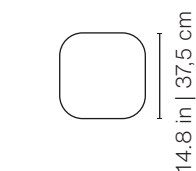

Technical Info

Large

Medium

Small

Product weight

Steel: 52.5 lb | 23,8 kg

Marble: 92.6 lb | 42 kg

Packaging

Dimensions

49.2x27.6x19.7 in | 125x70x50 cm

Weight

Steel: 55.1 lb | 25 kg

Marble: 152.1 lb | 69 kg

Product weight

Steel: 45.2 lb | 20,5 kg

Marble: 75 lb | 34 kg

Packaging

Dimensions

31.5x31.5x22.4 in | 80x80x57 cm

Weight

Steel: 50.7 lb | 23 kg

Marble: 120.2 lb | 54,5 kg

Product weight

Steel: 18.3 lb | 8,3 kg