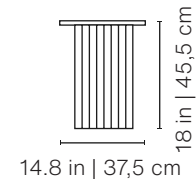

Technical Info

Large

Medium

Small

Product weight

Steel: 52.5 lb | 23,8 kg

Marble: 92.6 lb | 42 kg

Packaging

Dimensions

49.2x27.6x19.7 in | 125x70x50 cm

Weight

Steel: 55.1 lb | 25 kg

Marble: 152.1 lb | 69 kg

Product weight

Steel: 45.2 lb | 20,5 kg

Marble: 75 lb | 34 kg

Packaging

Dimensions

31.5x31.5x22.4 in | 80x80x57 cm

Weight

Steel: 50.7 lb | 23 kg

Marble: 120.2 lb | 54,5 kg

Product weight

Steel: 18.3 lb | 8,3 kg