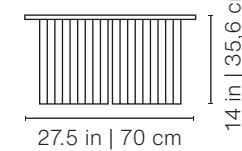

Technical Info

Large

Medium

Small

Product weight

Steel: 52.5 lb | 23,8 kg

Marble: 92.6 lb | 42 kg

Packaging

Dimensions

49.2x27.6x19.7 in | 125x70x50 cm

Weight

Steel: 55.1 lb | 25 kg

Marble: 152.1 lb | 69 kg

Product weight

Steel: 45.2 lb | 20,5 kg

Marble: 75 lb | 34 kg