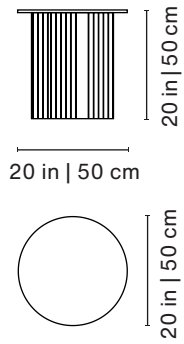

Plec Round Coffee Table

Small

Plec Desk Table

rs-barcelona

Plec Pedestal