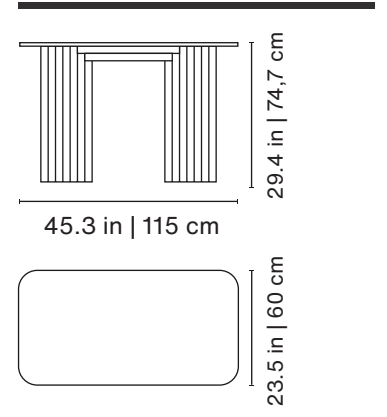

Plec Desk Table