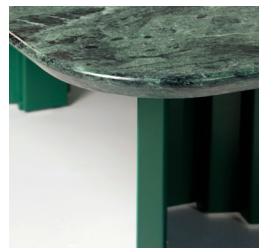

Plec table collection

by Antoni Pallejà Office

Indoor | Outdoor

Finishes

Steel:

RAL 9005
TEXTURED

RAL 9016
TEXTURED

RAL 3013
TEXTURED

RAL 6000
TEXTURED

Marble:

white
carrara

black
marquina

green
aver

red
francia

Make it yours

Customisation options

Customise your Plec table

with the RAL colour that fits to your project.

Choose the leg's colour and the top material and colour.

Plec Rectangular Coffee Table

rs-barcelona