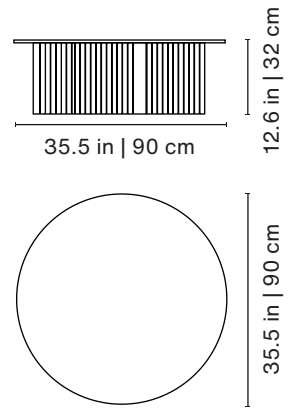

Plec Round Coffee Table

Large

Plec Desk Table

rs-barcelona

Plec Pedestal