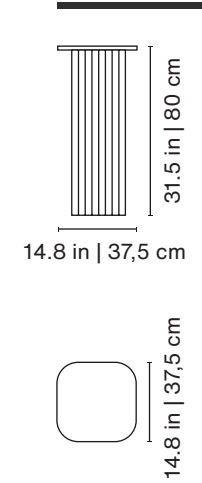

Plec Pedestal