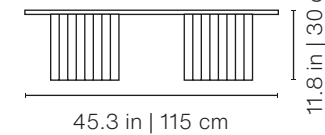

Technical Info

Large