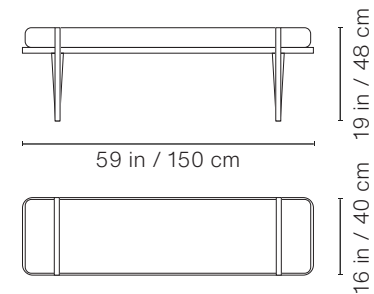

## Technical Info

**Weight**  
28.7 lb | 13 kg

**Packaging Dimensions:**  
60.2x16.9x16.5 in | 153x43x42 cm

**Weight**  
33 lb | 15 kg