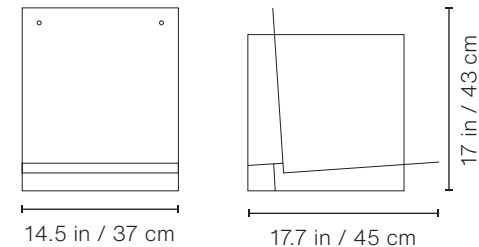

Customise your By yourshelf

with the RAL colour that fits to your project.

ASK FOR
MORE
COLOUR
OPTIONS

Technical Info

Standard module

Weight

19.6 lb | 9 kg

Packaging

Dimensions:

21.7x18.1x19.3 in | 55x46x49 cm

Weight

44 lb | 20 kg

Open module

Weight

13.9 lb | 6,3 kg

Packaging

Dimensions:

21.7x18.1x19.3 in | 55x46x49 cm

Weight

31 lb | 14 kg

Module with trim panel

Weight

24.2 lb | 11 kg

Packaging

Dimensions:

21.7x18.1x19.3 in | 55x46x49 cm

Weight

53 lb | 24 kg

Materials

Steel coated with polyester paint in a lightly textured finish.

byyourshelfinprojects

- Genialidades | Barcelona (Spain) -