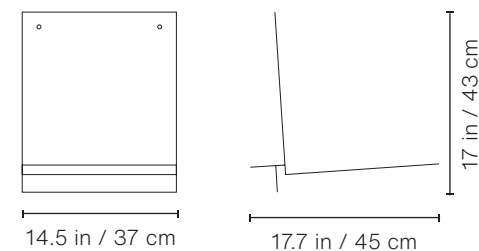

Customise your By yourshelf

with the RAL colour that fits to your project.

ASK FOR
MORE
COLOUR
OPTIONS

Technical Info

Standard module

Weight

19.6 lb | 9 kg

Packaging

Dimensions:

21.7x18.1x19.3 in | 55x46x49 cm

Weight

44 lb | 20 kg

Open module

Weight

13.9 lb | 6,3 kg

Packaging

Dimensions:

21.7x18.1x19.3 in | 55x46x49 cm

Weight

31 lb | 14 kg

Module with trim panel

Weight

24.2 lb | 11 kg

Packaging

Dimensions:

21.7x18.1x19.3 in | 55x46x49 cm

Weight

53 lb | 24 kg

Materials

Steel coated with polyester paint in a lightly textured finish.

byyourshelfinprojects

- Genialidades | Barcelona (Spain) -