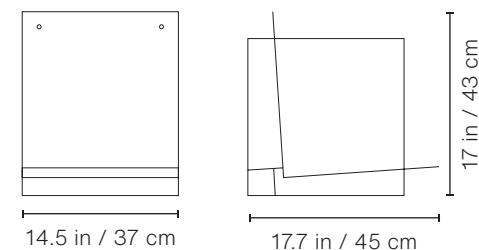

Customise your By yourshelf

with the RAL colour that fits to your project.

ASK FOR
MORE
COLOUR
OPTIONS

Technical Info

Standard module

Weight

19.6 lb | 9 kg

Packaging

Dimensions:

21.7x18.1x19.3 in | 55x46x49 cm

Weight

44 lb | 20 kg

Open module

Weight

13.9 lb | 6,3 kg

Packaging

Dimensions:

21.7x18.1x19.3 in | 55x46x49 cm

Weight

31 lb | 14 kg

Module with trim panel

Weight

24.2 lb | 11 kg

Packaging

Dimensions:

21.7x18.1x19.3 in | 55x46x49 cm

Weight

53 lb | 24 kg

Materials

Steel coated with polyester paint in a lightly textured finish.

byyourshelfinprojects

- Genialidades | Barcelona (Spain) -