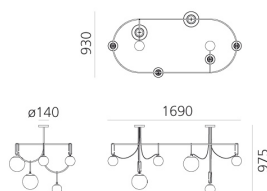

nh S5 Elliptic

Neri&Hu

IP20    Dimmable: 

LUMINAIRE

– Watt: **4x5W + 2x15W**

Remarques

DESCRIPTION

nh continues the study on the dynamic interaction of expertise, details, materials, form, and light that Neri&Hu are developing with Artemide. The selected materials represent a perfect combination of tradition and innovation, as well as the expression of responsible and sustainable design, also conveyed by the use of a lowconsumption retrofit LED source. Like all the projects designed by Neri&Hu, nh offers a reinterpretation of the Oriental culture and tradition with a constant contemporary approach. With surprising lightness and elementary movements nh creates a landscape of elements generating – either individually or combined with each other – a non-static balanced composition characterized by elegant colour and material matching.

CODE PRODUIT: 1279010A

CARACTÉRISTIQUES

- Code Article : **1279010A**
- Couleur: **Black/brass**
- Installation: **Suspension**
- Matériaux: **Blown glass, brushed brass**
- Séries: **Design Collection**
- Environnement: **Indoor**
- dessiné par: **Neri&Hu**

DIMENSIONS

- Longueur : **cm 169**
- Largeur: **cm 93**
- Hauteur: **cm 97.5**
- Diamètre de la base: **cm 14**