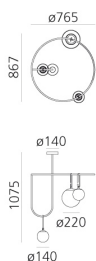

nh S4 Circulaire

Neri&Hu

IP20    Dimmable: 

LUMINAIRE

– Watt: **2x5W + 1x15W**

DESCRIPTION

nh continues the study on the dynamic interaction of expertise, details, materials, form, and light that Neri&Hu are developing with Artemide. The selected materials represent a perfect combination of tradition and innovation, as well as the expression of responsible and sustainable design, also conveyed by the use of a lowconsumption retrofit LED source. Like all the projects designed by Neri&Hu, nh offers a reinterpretation of the Oriental culture and tradition with a constant contemporary approach. With surprising lightness and elementary movements nh creates a landscape of elements generating – either individually or combined with each other – a non-static balanced composition characterized by elegant colour and material matching.

CODE PRODUIT: 1278010A

CARACTÉRISTIQUES

- Code Article : **1278010A**
- Couleur: **Black/brass**
- Installation: **Suspension**
- Matériaux: **Blown glass, brushed brass**
- Séries: **Design Collection**
- Environnement: **Indoor**
- dessiné par: **Neri&Hu**

DIMENSIONS

- Longueur : **cm 76.5**
- Largeur: **cm 86.7**
- Hauteur: **cm 107.5**
- Diamètre de la base: **cm 14**