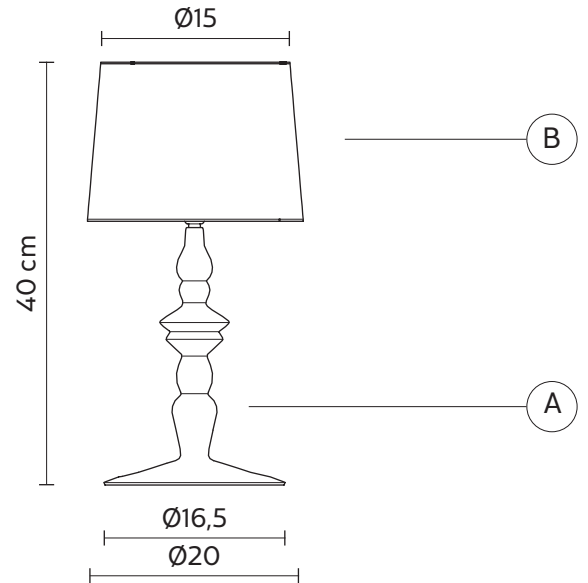

ALIBABABY table lamp

Matteo Ugolini design

year 2011

TECHNICAL SHEET - C1017BS

STRUCTURE "A"

material	ceramic	
colour	white	

SHADE "B"

material	linen	
colour	white	

ELECTRICAL CABLE

material	PVC	
colour	transparent	

ELECTRICAL SYSTEM

socket	E14
source	max 1x42w
energy class	from E to A++

PACKAGING

nr. of collis	2
net weight/kg	0,95
gross weight/kg	1,4
packaging/cm	21x21x20(B) - 24x24x39(A)