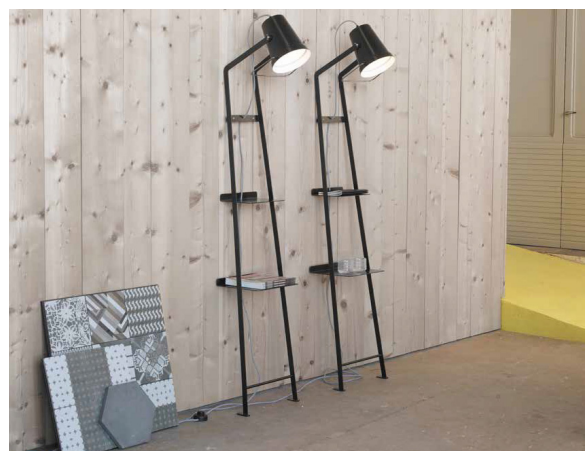

ALFRED floor lamp

Bizzarri design

year 2016

TECHNICAL SHEET - HP128 1B INT

STRUCTURE "A"

material	metal	
colour	matt white	

ELECTRICAL CABLE "C"

material	cotton	
colour	white/ black	

ELECTRICAL SYSTEM

socket	E27
source	max 1x52w
energy class	from E to A++

PACKAGING

nr. of collis	1
net weight/kg	7,7
gross weight/kg	11,7
packaging/cm	185x40x40

EMISSION OF LIGHT

one-directional

	direct
	filtered
	indirect
	none

CERTIFICATION

IEC	60598-1:2014
EN	60598-1:2015

IP rate	IP20
bulb	not provided

COLLECTION

HP1282NINT