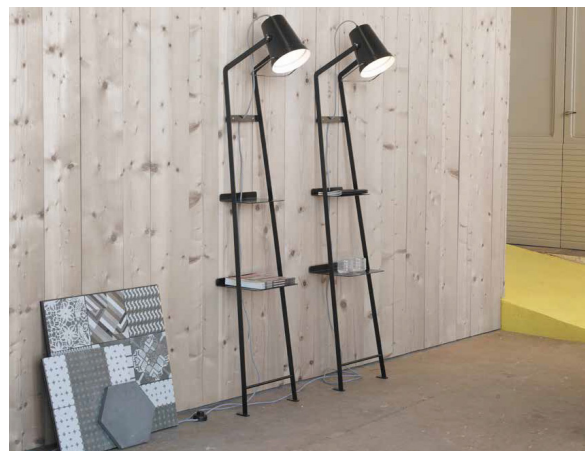

ALFRED floor lamp

Bizzarri design

year 2016

TECHNICAL SHEET - HP128 2N INT

STRUCTURE "A"

material	metal	
colour	matt black	

ELECTRICAL CABLE "C"

material	cotton	
colour	white/ black	

ELECTRICAL SYSTEM

socket	E27
source	max 1x52w
energy class	from E to A++

PACKAGING

nr. of collis	1
net weight/kg	7,7
gross weight/kg	11,7
packaging/cm	185x40x40

EMISSION OF LIGHT

one-directional

	direct
	filtered
	indirect
	none

CERTIFICATION

IEC	60598-1:2014
EN	60598-1:2015

IP rate	IP20
bulb	not provided

COLLECTION

HP1281BINT