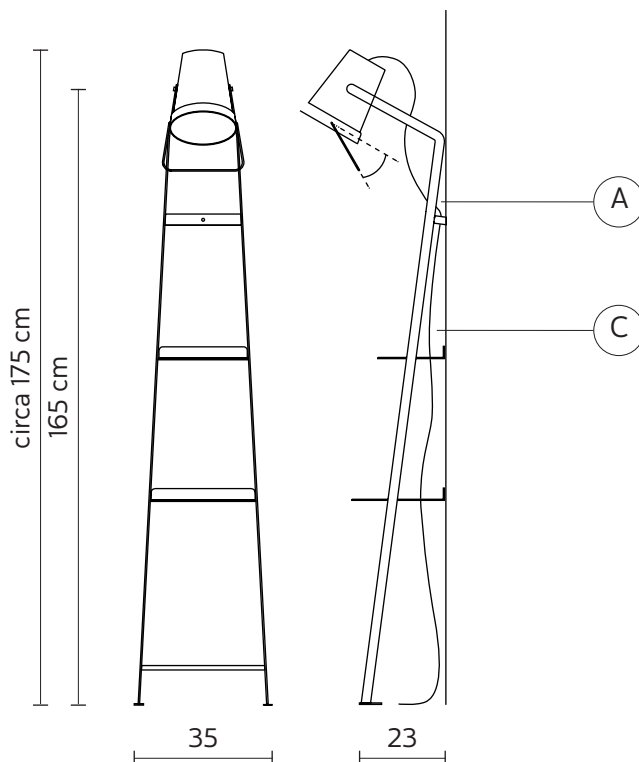

ALFRED floor lamp

Bizzarri design

year 2016

TECHNICAL SHEET - HP128 1B INT

STRUCTURE "A"

material	metal	
colour	matt white	

ELECTRICAL CABLE "C"

material	cotton	
colour	white/ black	

ELECTRICAL SYSTEM

socket	E27
source	max 1x52w
energy class	from E to A++

PACKAGING

nr. of collis	1
net weight/kg	7,7
gross weight/kg	11,7
packaging/cm	185x40x40

EMISSION OF LIGHT

one-directional

	direct
	filtered
	indirect
	none

CERTIFICATION

IEC	60598-1:2014
EN	60598-1:2015

IP rate	IP20
bulb	not provided

COLLECTION

HP1282NINT