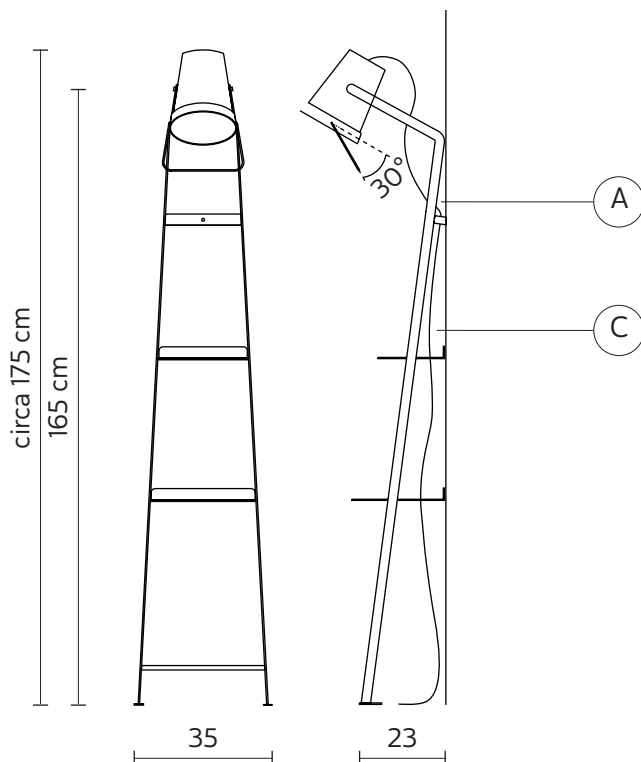

ALFRED floor lamp

Bizzarri design

year 2016

TECHNICAL SHEET - HP128 1B INT

STRUCTURE "A"

material	metal	
colour	matt white	

ELECTRICAL CABLE "C"

material	cotton	
colour	white/ black	

ELECTRICAL SYSTEM

socket	E27
source	max 1x52w
energy class	from E to A++

PACKAGING

nr. of collis	1
net weight/kg	7,7
gross weight/kg	11,7
packaging/cm	185x40x40

EMISSION OF LIGHT

one-directional

	direct
	filtered
	indirect
	none

TECHNICAL SHEET - HP128 2N INT

STRUCTURE "A"

material	metal	
colour	matt black	

ELECTRICAL CABLE "C"

material	cotton	
colour	white/ black	

ELECTRICAL SYSTEM

socket	E27
source	max 1x52w
energy class	from E to A++

PACKAGING

nr. of collis	1
net weight/kg	7,7
gross weight/kg	11,7
packaging/cm	185x40x40

EMISSION OF LIGHT

one-directional

	direct
	filtered
	indirect
	none

CERTIFICATION

IEC	60598-1:2014
EN	60598-1:2015

IP rate	IP20
bulb	not provided