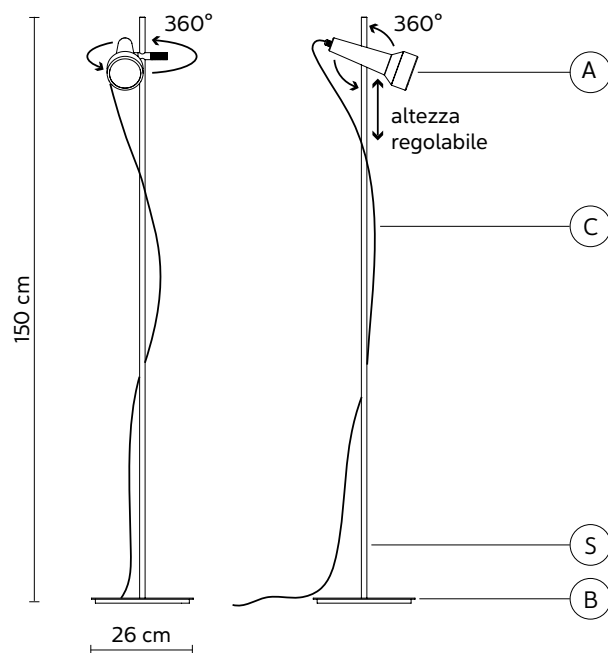

LIGHT EMISSION

unidirectional

COMPLIANT WITH

IEC	60598-1:2014
EN	60598-1:2015

degree of protection	IP55
bulb	equipped

1xGU10 LED
7,5W LED, 680lumen
3000K CRI≥80
class A+

COLLECTION

also available suspension and floor lamp version (ottavo)

material	techno polymer	
colour	matt grey	

ELECTRICAL CABLE "C"

colour	black	
--------	-------	---

ELECTRICAL SYSTEM

socket	GU10
source	1 x max 7,5W LED
energy class	from A to A++

PACKAGING

n° cartons	3
net weight/kg	5 (A+S+B)
gross weight/kg	6,8 (A+S+B)
packaging/cm	40x17,5x17,5(A)-15x15x165(S)- 30x26x43(B)

LIGHT EMISSION

unidirectional

COMPLIANT WITH

IEC	60598-1:2014
EN	60598-1:2015

degree of protection	IP20
bulb	equipped

1xGU10 LED
7,5W LED, 680lumen
3000K CRI≥80
class A+

COLLECTION

also available suspension and floor lamp version (ottavo)