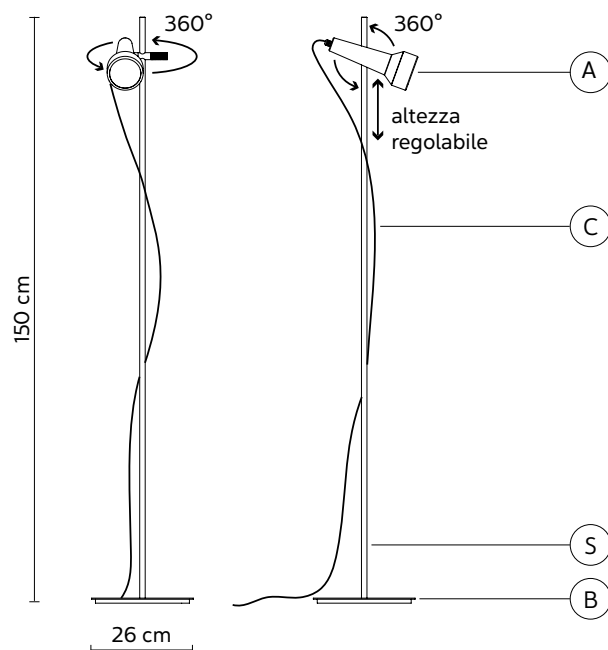

TORCIA piantana

Matteo Ugolini design

year 2018

DATA SHEET - HP155 AG EXT

STRUCTURE "S" - BASE "B"

material	aluminum	
colour	anodized	

LAMP "A"

material	techno polymer	
colour	matt grey	

ELECTRICAL CABLE "C"

colour	black	
--------	-------	---

ELECTRICAL SYSTEM

socket	GU10
source	1 x max 7,5W LED
energy class	from A to A++

PACKAGING

n° cartons	3
net weight/kg	5 (A+S+B)
gross weight/kg	6,8 (A+S+B)
packaging/cm	40x17,5x17,5(A)-15x15x165(S)- 30x26x43(B)

LIGHT EMISSION

unidirectional

COMPLIANT WITH

IEC	60598-1:2014
EN	60598-1:2015

degree of protection	IP55
bulb	equipped

1xGU10 LED
7,5W LED, 680lumen
3000K CRI≥80
class A+

COLLECTION

also available suspension and floor lamp version (ottavo)

material	techno polymer	
colour	matt grey	

ELECTRICAL CABLE "C"

colour	black	
--------	-------	---

ELECTRICAL SYSTEM

socket	GU10
source	1 x max 7,5W LED
energy class	from A to A++

PACKAGING

n° cartons	3
net weight/kg	5 (A+S+B)
gross weight/kg	6,8 (A+S+B)
packaging/cm	40x17,5x17,5(A)-15x15x165(S)- 30x26x43(B)