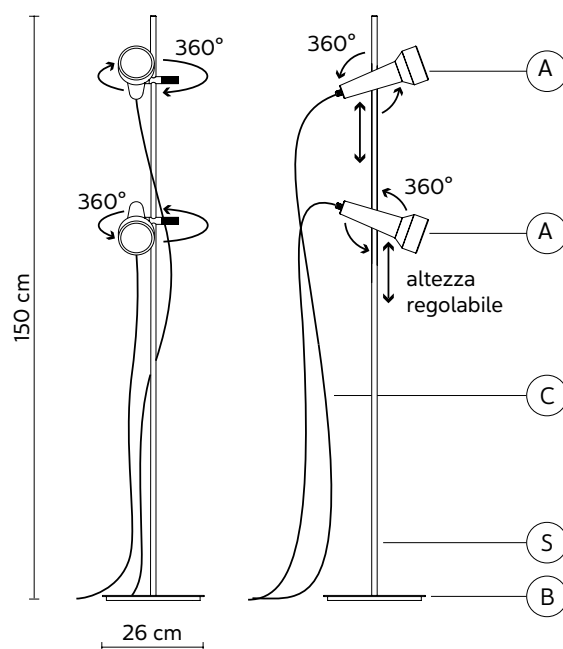

material	aluminum	
colour	anodized	

LAMP "A"

material	techno polymer	
colour	matt grey	

ELECTRICAL CABLE "C"

colour	black	
--------	-------	---

ELECTRICAL SYSTEM

socket	GU10
source	2 x max 7,5W LED
energy class	from A to A++

PACKAGING

n° cartons	4
net weight/kg	6 (A+S+B)
gross weight/kg	7,8 (A+S+B)
packaging/cm	40x17,5x17,5(A)-15x15x165(S)- 30x26x43(B)

LIGHT EMISSION

unidirectional

	direct
	filtered
	indirect
	absence

COMPLIANT WITH

IEC	60598-1:2014
EN	60598-1:2015

degree of protection	IP20
bulb	equipped

2xGU10 LED
2x7,5W LED, 680lumen
(tot 1360 lumen)
3000K CRI≥80
class A+

COLLECTION

also available suspension and floor lamp version (ottavo)