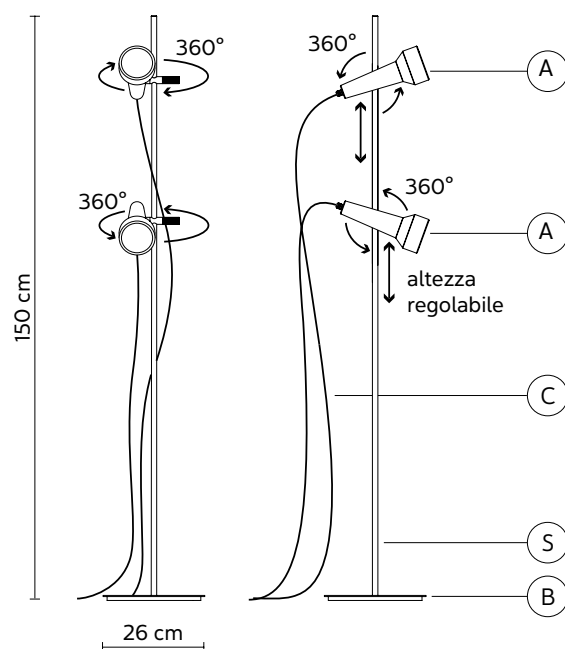

material	techno polymer	
colour	matt grey	

ELECTRICAL CABLE "C"

colour	black	
--------	-------	---

ELECTRICAL SYSTEM

socket	GU10
source	1 x max 7,5W LED
energy class	from A to A++

PACKAGING

n° cartons	3
net weight/kg	5 (A+S+B)
gross weight/kg	6,8 (A+S+B)
packaging/cm	40x17,5x17,5(A)-15x15x165(S)- 30x26x43(B)

LIGHT EMISSION

unidirectional

COMPLIANT WITH

IEC	60598-1:2014
EN	60598-1:2015

degree of protection	IP20
bulb	equipped

1xGU10 LED
7,5W LED, 680lumen
3000K CRI≥80
class A+

COLLECTION

also available suspension and floor lamp version (ottavo)

material	techno polymer	
colour	matt grey	

ELECTRICAL CABLE "C"

colour	black	
--------	-------	---

ELECTRICAL SYSTEM

socket	GU10
source	2 x max 7,5W LED
energy class	from A to A++

PACKAGING

n° cartons	4
net weight/kg	6 (A+S+B)
gross weight/kg	7,8 (A+S+B)
packaging/cm	40x17,5x17,5(A)-15x15x165(S)- 30x26x43(B)

LIGHT EMISSION

unidirectional

	direct
	filtered
	indirect
	absence

COMPLIANT WITH

IEC	60598-1:2014
EN	60598-1:2015

degree of protection	IP55
bulb	equipped

2xGU10 LED
2x7,5W LED, 680lumen
(tot 1360 lumen)
3000K CRI≥80
class A+