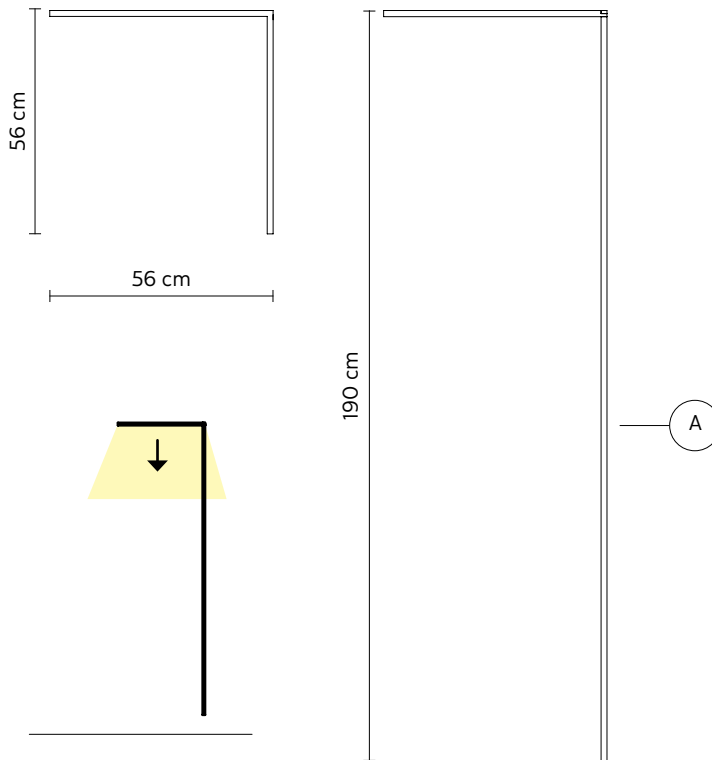

Y wall lamp

Lennart, Matteo Ugolini, Edmondo Testaguzza design

year 2020

DATA SHEET - AP216N1 INT

LAMP "A"

material aluminum
colour matt black

COVER

material PMMA
colour frosted white

ELECTRICAL SYSTEM

source strip LED 24V
12W, 1660 lumen
3000K CRI $\geq$ 80
foot dimmer switch

PACKAGING

n° cartons 1
net weight/kg 1,3
gross weight/kg 2,3
packaging/cm 10x10x210

LIGHT EMISSION

unidirectional

direct
 filtered
 indirect
 absence

COMPLIANT WITH

IEC 60598-1:2014
EN 60598-1:2015

degree of protection IP20
LED equipped

COLLECTION

also available 2700K version

AP216N3