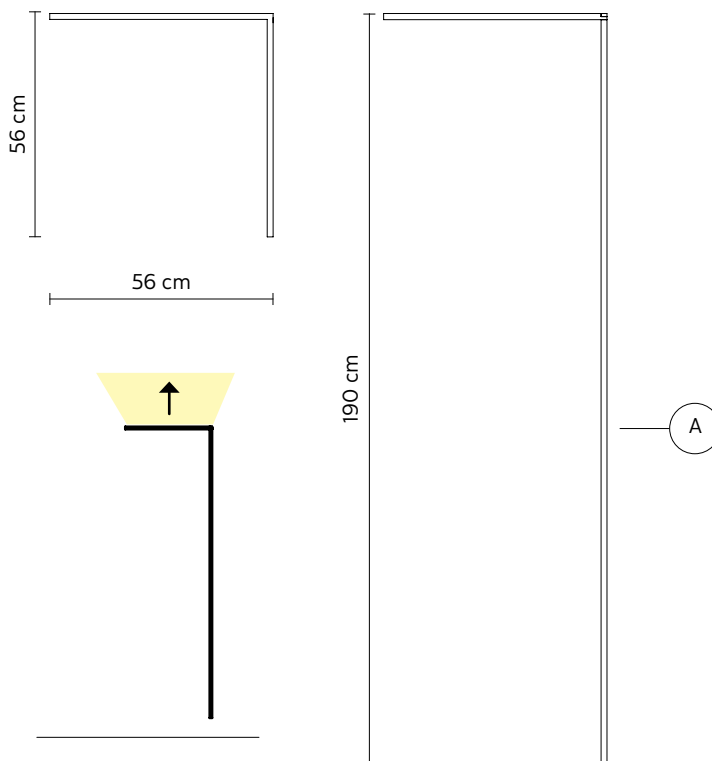

Y wall lamp

Lennart, Matteo Ugolini, Edmondo Testaguzza design

year 2020

DATA SHEET - AP216N3 INT

LAMP "A"

material aluminum
colour matt black

COVER

material PMMA
colour frosted white

ELECTRICAL SYSTEM

source strip LED 24V
12W, 1660 lumen
3000K CRI $\geq$ 80
foot dimmer switch

PACKAGING

n° cartons 1
net weight/kg 1,3
gross weight/kg 2,3
packaging/cm 10x10x210

LIGHT EMISSION

unidirectional

direct
 filtered
 indirect
 absence

COMPLIANT WITH

IEC 60598-1:2014
EN 60598-1:2015

degree of protection IP20
LED equipped

COLLECTION

also available 2700K version

AP216N1