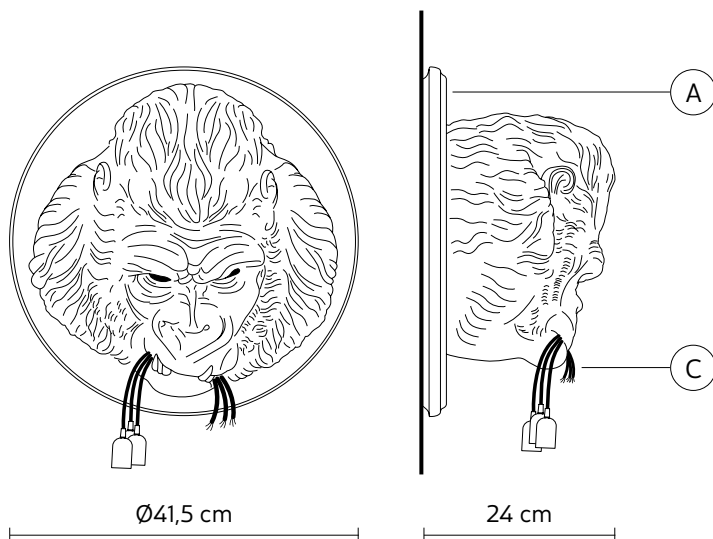

## LIGHT EMISSION

unidirectional

direct  
filtered  
indirect  
absence

## COMPLIANT WITH

IEC 60598-1:2014  
EN 60598-1:2015

degree of protection  
bulb

IP20  
optional

**700U**  
1xE27 - 10W LED, 900lumen  
2700K, CRI>80 not dimmable  
220/240V  
class A+