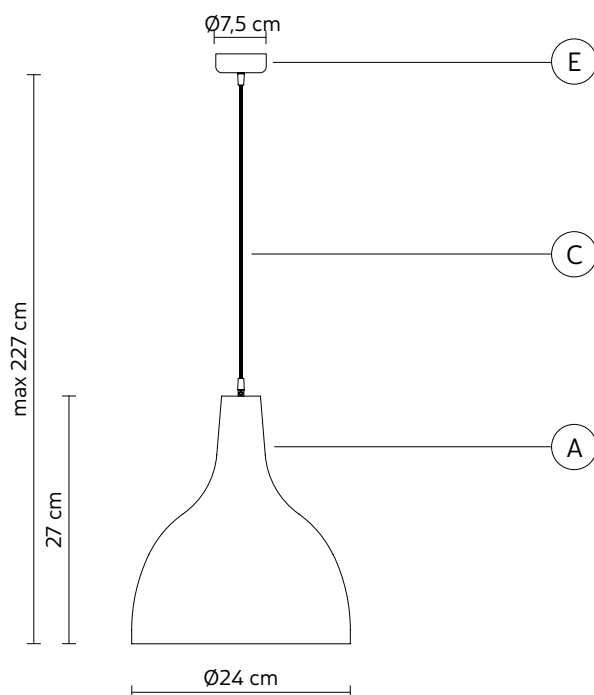

ELECTRICAL CABLE "C"

colour	black fabric cable
--------	--------------------

ELECTRICAL SYSTEM

socket	E27
source	1 x max 53W
energy class	from E to A++

PACKAGING

n° cartons	1
net weight/kg	1,9
gross weight/kg	2,9
packaging/cm	34x34x45

LIGHT EMISSION

unidirectional

	direct
	filtered
	indirect
	absence

COMPLIANT WITH

IEC	60598-1:2014
EN	60598-1:2015

degree of protection	IP20
bulb	not provided

COLLECTION

SE150 BN INT SE150 CN INT

T-BLACK suspension lamp

Edmondo Testaguzza design

year 2018

DATA SHEET - SE150 BN INT

LAMP "A"

material	stoneware
outer colour	matt charcoal
inner colour	glossy white enamel

CEILING CUP "E"

material	metal
colour	matt black

ELECTRICAL CABLE "C"

colour	black fabric cable
--------	--------------------

ELECTRICAL SYSTEM

socket	E27
source	1 x max 53W
energy class	from E to A++

PACKAGING

n° cartons	1
net weight/kg	1,75
gross weight/kg	2,7
packaging/cm	42x42x33