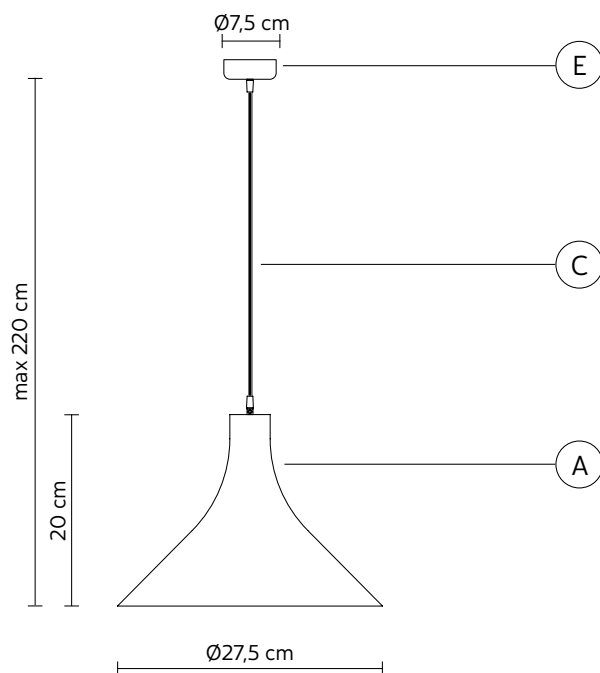

ELECTRICAL CABLE "C"

colour	black fabric cable
--------	--------------------

ELECTRICAL SYSTEM

socket	E27
source	1 x max 53W
energy class	from E to A++

PACKAGING

n° cartons	1
net weight/kg	1,75
gross weight/kg	2,7
packaging/cm	42x42x33

LIGHT EMISSION

unidirectional

	direct
	filtered
	indirect
	absence

COMPLIANT WITH

IEC	60598-1:2014
EN	60598-1:2015

degree of protection	IP20
bulb	not provided

COLLECTION

SE150 AN INT SE150 CN INT