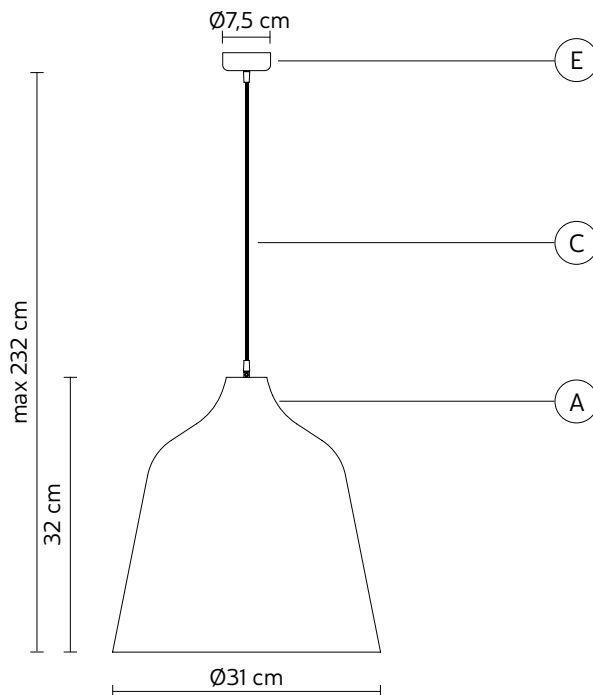

T-BLACK suspension lamp

Edmondo Testaguzza design

year 2018

DATA SHEET - SE150 CN INT

LAMP "A"

material	stoneware
outer colour	matt charcoal
inner colour	glossy white enamel

CEILING CUP "E"

material	metal
colour	matt black

ELECTRICAL CABLE "C"

colour	black fabric cable
--------	--------------------

ELECTRICAL SYSTEM

socket	E27
source	1 x max 70W
energy class	from E to A++

PACKAGING

n° cartons	1
net weight/kg	3
gross weight/kg	4,6
packaging/cm	51x51x40