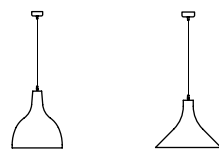

LIGHT EMISSION

unidirectional

	direct
	filtered
	indirect
	absence

COMPLIANT WITH

IEC	60598-1:2014
EN	60598-1:2015

degree of protection	IP20
bulb	not provided

COLLECTION

SE150 AN INT SE150 BN INT