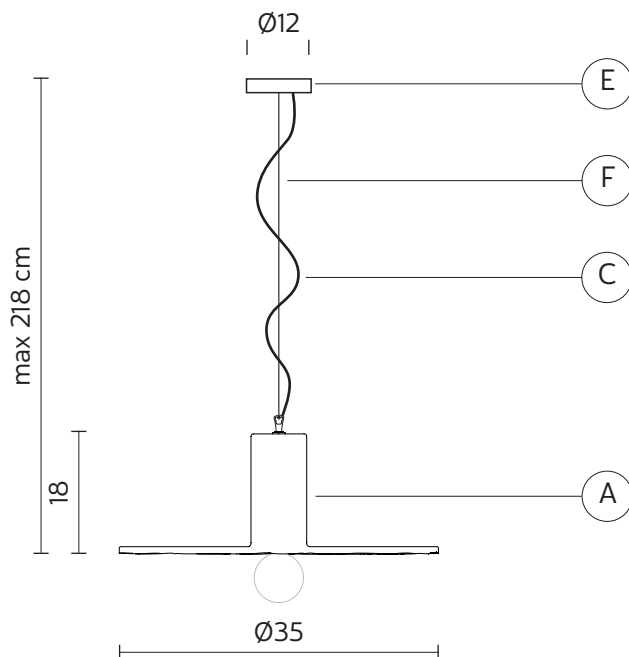

SCRIVIMI suspension

Matteo Ugolini design

year 2015

TECHNICAL SHEET - SE111 2B INT

STRUCTURE "A"

material ceramic
colour white

CEILING CUP "E"

material metal
colour matt white

ELECTRICAL CABLE "C"

material PVC
colour transparent

SUSPENSION CABLE "F"

material steel

ELECTRICAL SYSTEM

socket E27
source max 1x70w
energy class from E to A++

PACKAGING

nr. of collis 1
net weight/kg 1,9
gross weight/kg 7
packaging/cm 40x42x32

EMISSION OF LIGHT

one-directional

CERTIFICATION

IEC 60598-1:2008
EN 60598-1:2008 + A11:2009

IP rate IP20
bulb optional

item number **700L**
decorative bulb
E27 - 25w - ≤60 lumen
class E

these items are special, decorative bulbs not for illumination purposes

COLLECTION

SE111BINT