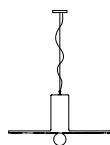

COLLECTION