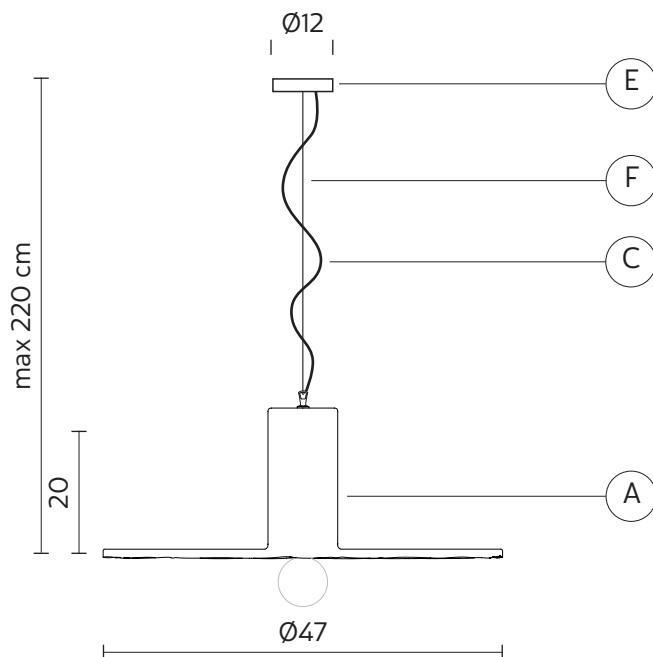

ELECTRICAL CABLE "C"

material PVC
colour transparent

SUSPENSION CABLE "F"

material steel

ELECTRICAL SYSTEM

socket E27
source max 1x70w
energy class from E to A++

PACKAGING

nr. of collis 1
net weight/kg 3,2
gross weight/kg 11
packaging/cm 63X63X46

EMISSION OF LIGHT

one-directional

CERTIFICATION

IEC 60598-1:2008
EN 60598-1:2008 + A11:2009

IP rate IP20
bulb optional

item number **700L**
decorative bulb
E27 - 25w - ≤ 60 lumen
class E

these items are special, decorative bulbs not for illumination purposes

CEILING CUP "E"

material metal
colour matt white

ELECTRICAL CABLE "C"

material PVC
colour transparent

SUSPENSION CABLE "F"

material steel

ELECTRICAL SYSTEM

socket E27
source max 1x70w
energy class from E to A++

PACKAGING

nr. of collis 1
net weight/kg 1,9
gross weight/kg 7
packaging/cm 40x42x32

EMISSION OF LIGHT

one-directional

CERTIFICATION

IEC 60598-1:2008
EN 60598-1:2008 + A11:2009

IP rate IP20
bulb optional

item number **700L**
decorative bulb
E27 - 25w - ≤60 lumen
class E