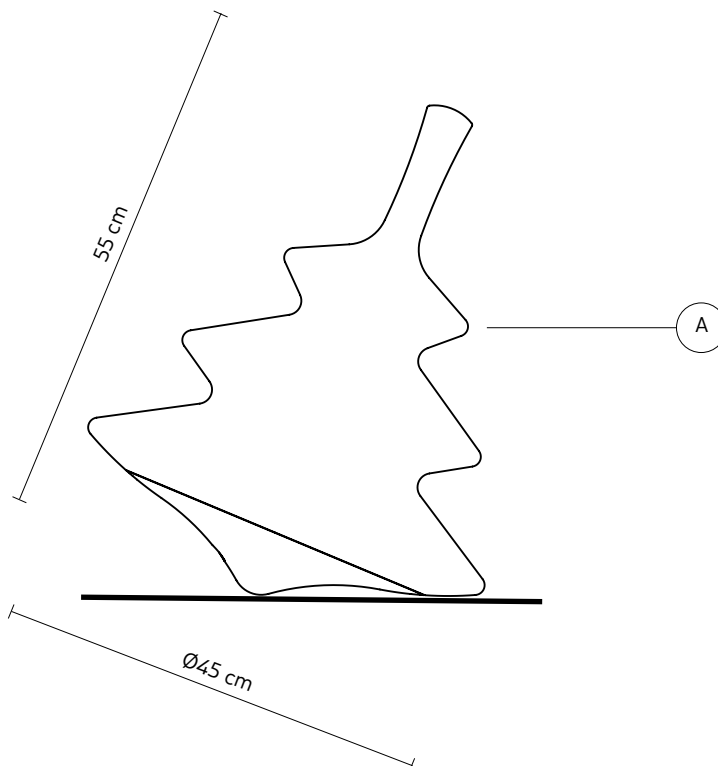

n° cartons 1
net weight/kg 13,6
gross weight/kg 15,6
packaging/cm 50x50x70

LIGHT EMISSION

unidirectional

COMPLIANT WITH

IEC 60598-1:2014
EN 60598-1:2015

degree of protection IP20
bulb not provided

COLLECTION