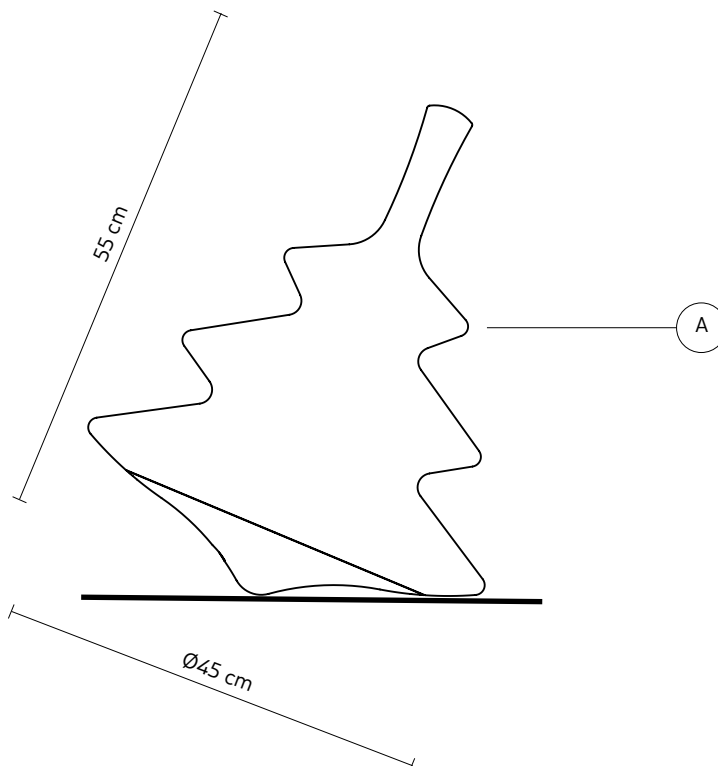

ELECTRICAL SYSTEM

socket E27
source 3 x max 28W
energy class from E to A+

PACKAGING

n° cartons 1
net weight/kg 13,6
gross weight/kg 15,6
packaging/cm 50x50x70

LIGHT EMISSION

unidirectional

direct
filtered
indirect
absence

n° cartons 1
net weight/kg 13,6
gross weight/kg 15,6
packaging/cm 50x50x70

LIGHT EMISSION

unidirectional

COMPLIANT WITH

IEC 60598-1:2014
EN 60598-1:2015

degree of protection IP20
bulb not provided

COLLECTION