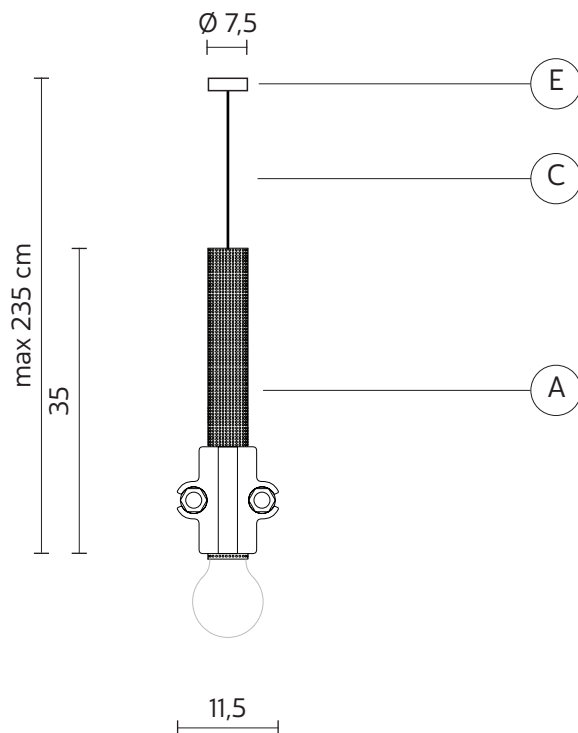

PACKAGING

nr. of collis 1
net weight/kg 1,7
gross weight/kg 2
packaging/cm 32x25x32

EMISSION OF LIGHT

one-directional

direct
filtered
indirect
none

CERTIFICATION

IEC 60598-1:2008
EN 60598-1:2008 + A11:2009

IP rate IP20
bulb optional