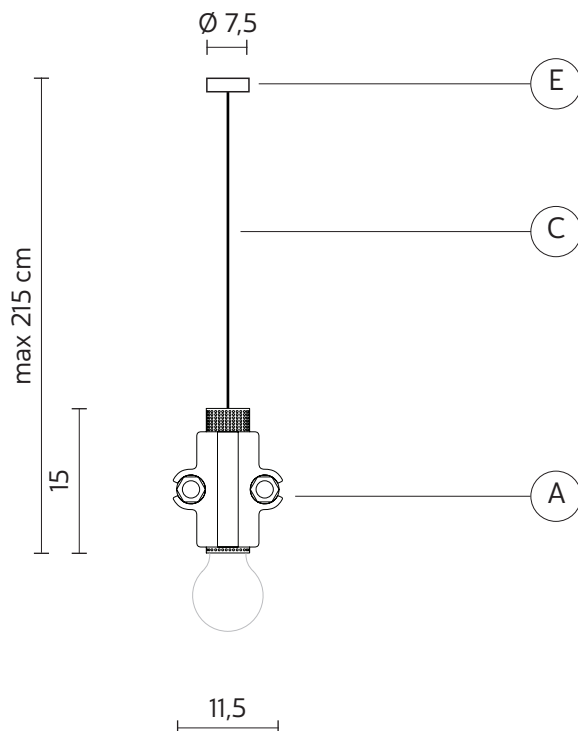

ELECTRICAL SYSTEM

socket E27
source max 1x77w
energy class from E to A++

PACKAGING

nr. of collis 1
net weight/kg 1,5
gross weight/kg 1,7
packaging/cm 21x21x20

EMISSION OF LIGHT

one-directional

direct
filtered
indirect
none