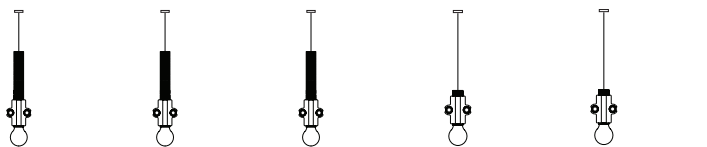

COLLECTION

SE1091GINT SE1091BINT SE1091OINT SE1092GINT SE1092OINT

these items are special, decorative bulbs not for illumination purposes