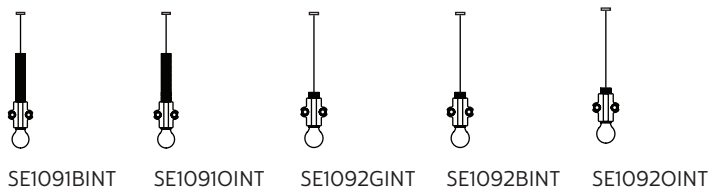

EMISSION OF LIGHT

one-directional

direct
filtered
indirect
none

CERTIFICATION

IEC 60598-1:2008
EN 60598-1:2008 + A11:2009

IP rate IP20
bulb optional

item number **700L**
decorative bulb
E27 - 25w - ≤ 60 lumen
class E

PACKAGING

nr. of collis 1
net weight/kg 1,7
gross weight/kg 2
packaging/cm 32x25x32

EMISSION OF LIGHT

one-directional

direct
filtered
indirect
none

CERTIFICATION

IEC 60598-1:2008
EN 60598-1:2008 + A11:2009

IP rate IP20
bulb optional

item number **700L**
decorative bulb
E27 - 25w - ≤ 60 lumen
class E

these items are special, decorative bulbs not for illumination purposes

COLLECTION

NANDO suspension

Luca De Bona and Dario De Meo design