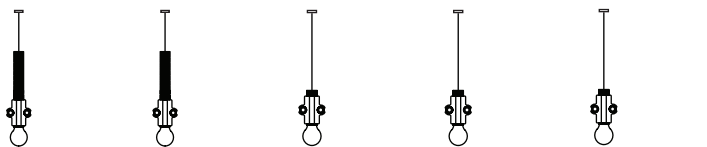

COLLECTION

SE1091GINT SE1091OINT SE1092GINT SE1092BINT SE1092OINT