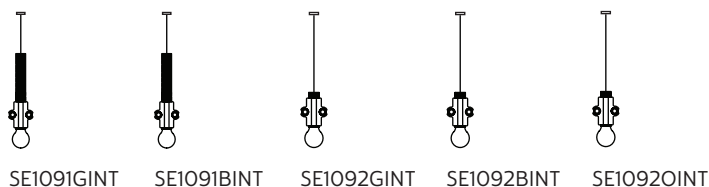

COLLECTION