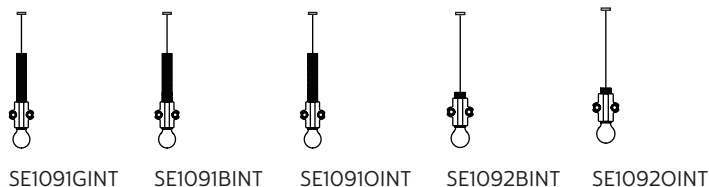

IP rate IP20
bulb optional

item number **700L**
decorative bulb
E27 - 25w - ≤ 60 lumen
class E

these items are special, decorative bulbs not for illumination purposes

COLLECTION

NANDO suspension

Luca De Bona and Dario De Meo design