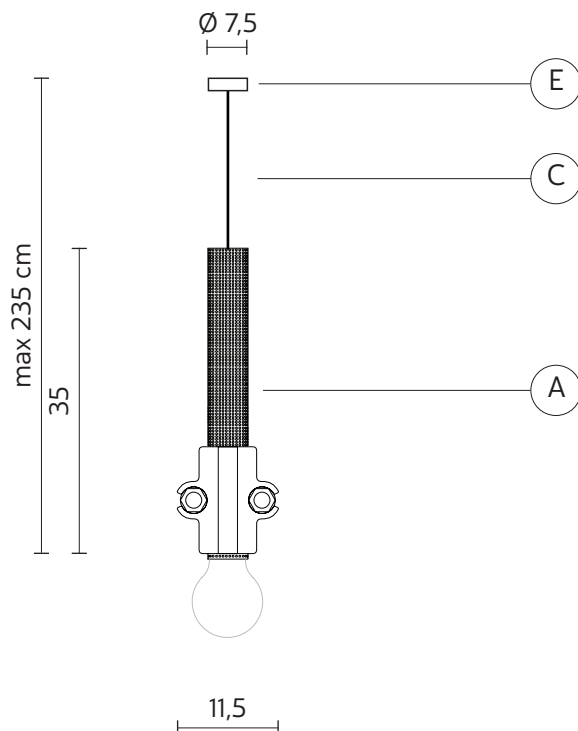

ELECTRICAL SYSTEM

socket E27
source max 1x77w
energy class da E a A++

PACKAGING

nr. of collis 1
net weight/kg 1,7
gross weight/kg 2
packaging/cm 32x25x32

EMISSION OF LIGHT

one-directional

direct
filtered
indirect
none