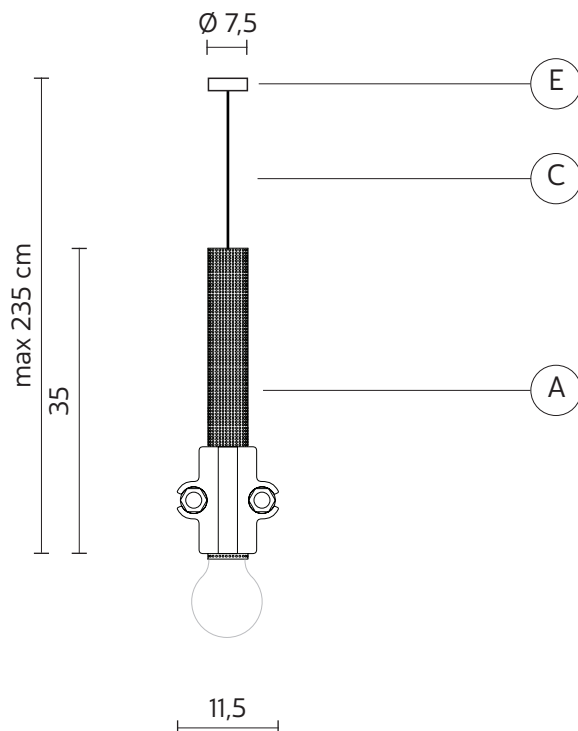

ELECTRICAL CABLE "C"

material fabric cable
colour white

ELECTRICAL SYSTEM

socket E27
source max 1x77w
energy class from E to A++

PACKAGING

nr. of collis 1
net weight/kg 1,7
gross weight/kg 2
packaging/cm 32x25x32

EMISSION OF LIGHT

one-directional

direct
filtered
indirect
none

CERTIFICATION

IEC 60598-1:2008
EN 60598-1:2008 + A11:2009

IP rate IP20
bulb optional

item number **700L**
decorative bulb
E27 - 25w - ≤ 60 lumen
class E