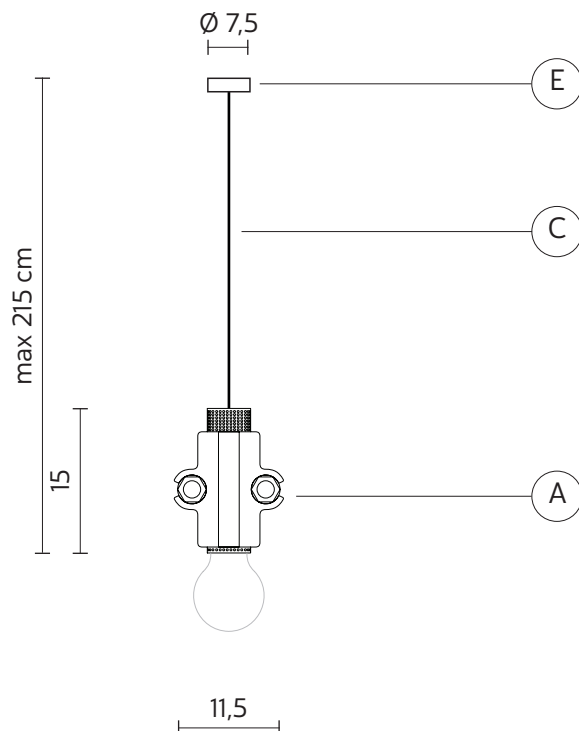

PACKAGING

nr. of collis 1
net weight/kg 1,5
gross weight/kg 1,7
packaging/cm 21x21x20

EMISSION OF LIGHT

one-directional

direct
filtered
indirect
none

CERTIFICATION

IEC 60598-1:2008
EN 60598-1:2008 + A11:2009