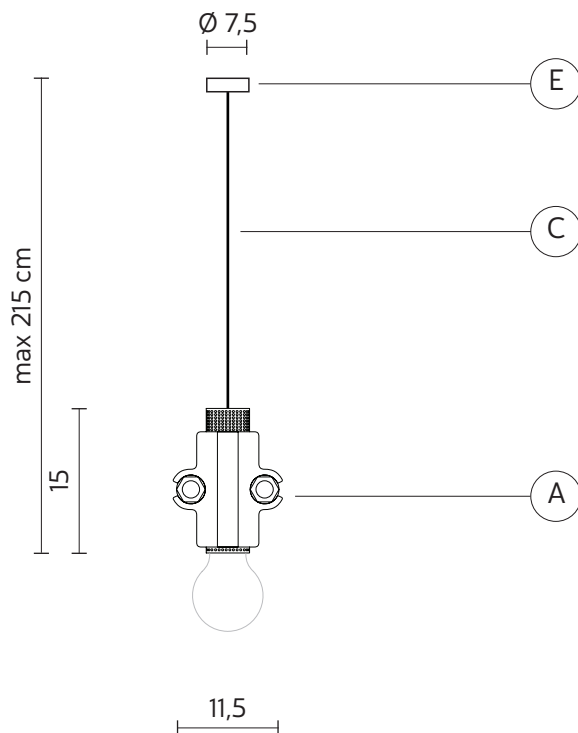

NANDO suspension

Luca De Bona and Dario De Meo design

year 2015

TECHNICAL SHEET - SE109 2B INT

STRUCTURE "A"

material metal
colour white

CEILING CUP "E"

material metal
colour matt white

ELECTRICAL CABLE "C"

material fabric cable
colour white

ELECTRICAL SYSTEM

socket E27
source max 1x77w
energy class from E to A++

PACKAGING

nr. of collis 1
net weight/kg 1,5
gross weight/kg 1,7
packaging/cm 21x21x20

EMISSION OF LIGHT

one-directional

direct
filtered
indirect
none

CERTIFICATION

IEC 60598-1:2008
EN 60598-1:2008 + A11:2009

IP rate IP20
bulb optional

item number **700L**
decorative bulb
E27 - 25w - ≤ 60 lumen
class E