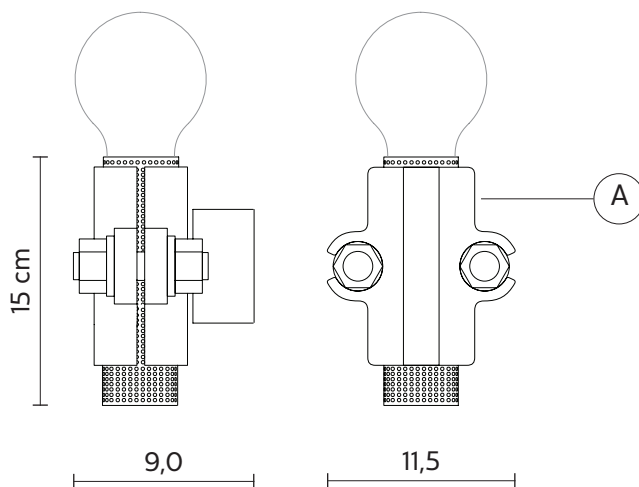

STRUCTURE "A"

material metal
colour gold

ELECTRICAL CABLE

socket E27
source max 1x52
energy class from E to A++

PACKAGING

nr.of collis 1
net weight/kg 1,2
gross weight/kg 1,5
packaging/cm 21x21x20

EMISSION OF LIGHT

one directional

direct
filtered
indirect
none

CERTIFICATION

IEC 60598-1:2008
EN 60598-1:2008 + A11:2009

IP rate IP20
bulb optional

code **700L**
decorative bulb
E27 - 25w - ≤ 60 lumen
class E

these items are special, decorative bulbs not for illuminatin purposes