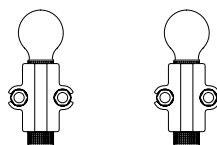

COLLECTION

available also as: suspension

AP1092GINT

AP1092OINT