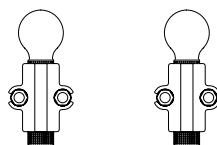

COLLECTION

available also as: suspension

AP1092BINT

AP1092OINT