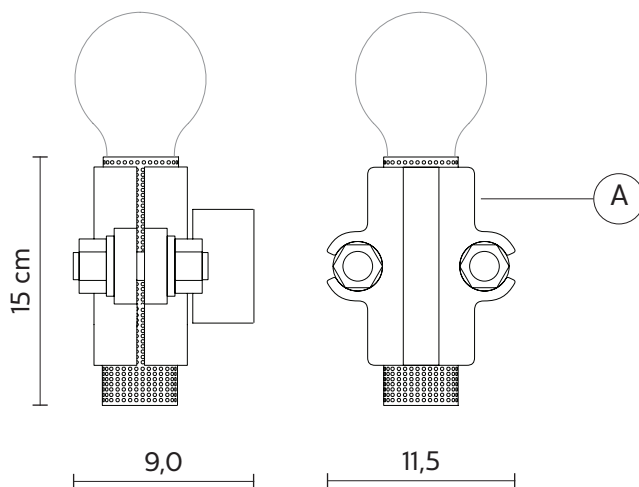

NANDO wall lamp

Dario De Meo and Luca De Bona design

year 2015

TECHNICAL SHEET - AP109 2B INT

STRUCTURE "A"

material
colour

metal
white

ELECTRICAL CABLE

socket E27
source max 1x52
energy class from E to A++

PACKAGING

nr.of collis 1
net weight/kg 1,2
gross weight/kg 1,5
packaging/cm 21x21x20

EMISSION OF LIGHT

one directional

direct
filtered
indirect
none

CERTIFICATION

IEC 60598-1:2008
EN 60598-1:2008 + A11:2009

IP rate IP20
bulb optional

code **700L**
decorative bulb
E27 - 25w - ≤ 60 lumen
class E

these items are special, decorative bulbs not for illuminatin purposes

COLLECTION