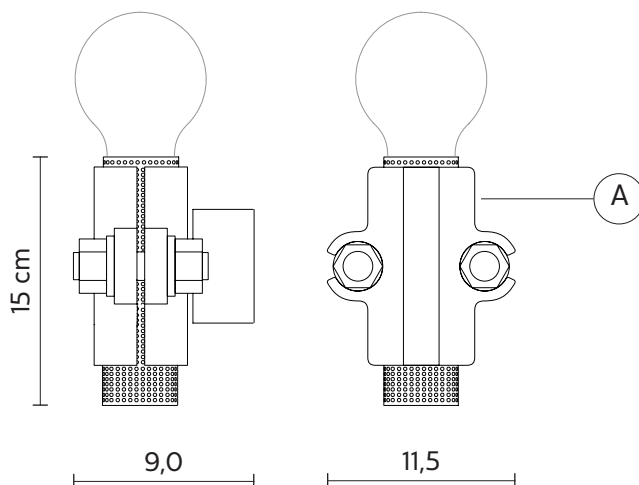

material metal
colour charcoal-grey

ELECTRICAL CABLE

socket E27
source max 1x52
energy class from E to A++

PACKAGING

nr.of collis 1
net weight/kg 1,2
gross weight/kg 1,5
packaging/cm 21x21x20

EMISSION OF LIGHT

one directional

direct
filtered
indirect
none

CERTIFICATION

IEC 60598-1:2008
EN 60598-1:2008 + A11:2009

IP rate IP20
bulb optional

code **700L**
decorative bulb
E27 - 25w - ≤ 60 lumen
class E

these items are special, decorative bulbs not for illuminatin purposes