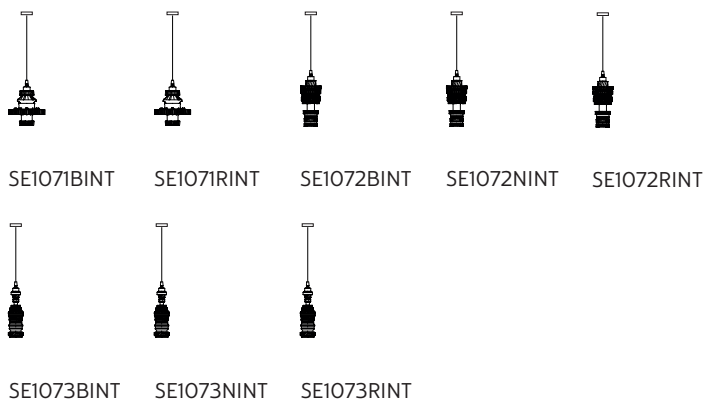

COLLECTION