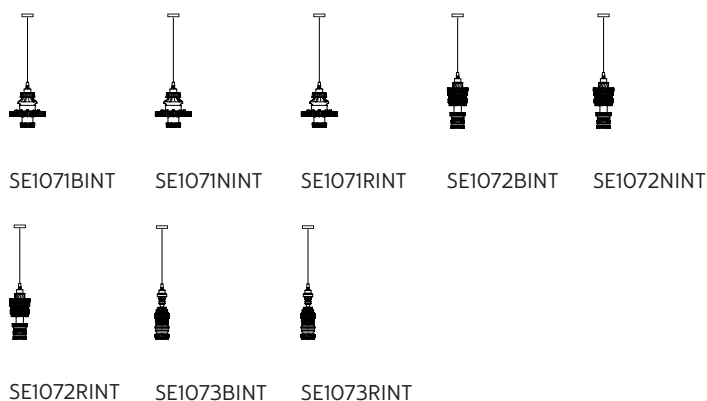

COLLECTION