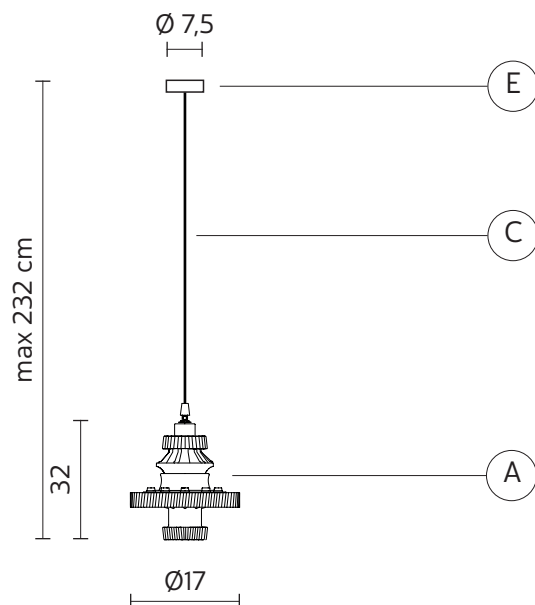

ELECTRICAL CABLE "C"

material	PVC	
colour	transparent	

ELECTRICAL SYSTEM

socket	E27
source	max 1x105w
energy class	from E to A++

PACKAGING

nr. of collis	1
net weight/kg	1,25
gross weight/kg	2,2
packaging/cm	32x24x32