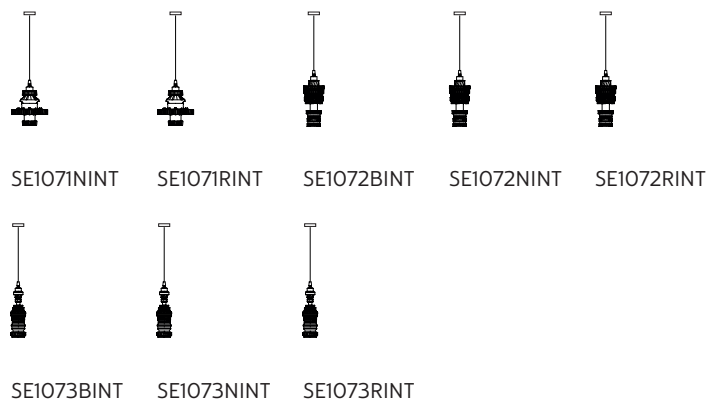

COLLECTION