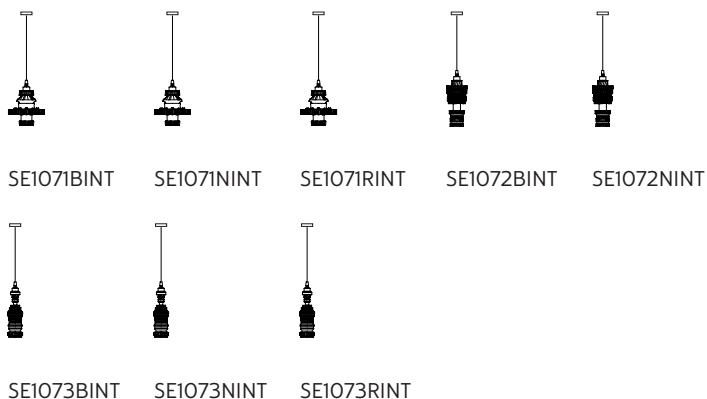

COLLECTION