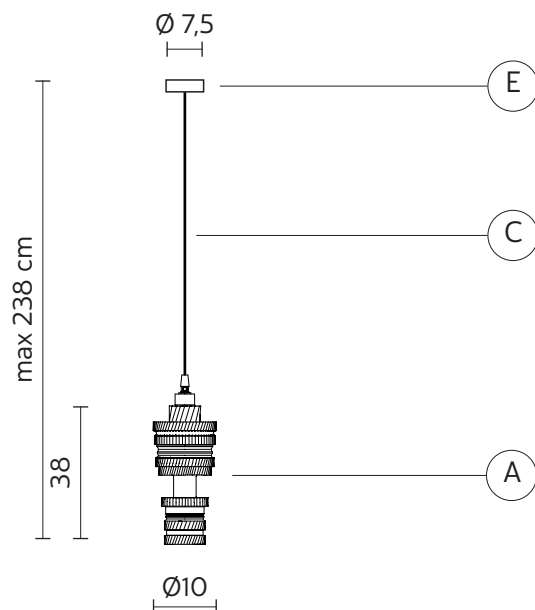

CEILING CUP "E"

material	metal
colour	matt white

ELECTRICAL CABLE "C"

material	PVC	
colour	transparent	

ELECTRICAL SYSTEM

socket	E27
source	max 1x105w
energy class	from E to A++

PACKAGING

nr. of collis	1
net weight/kg	0,9
gross weight/kg	1,40
packaging/cm	33x33x25