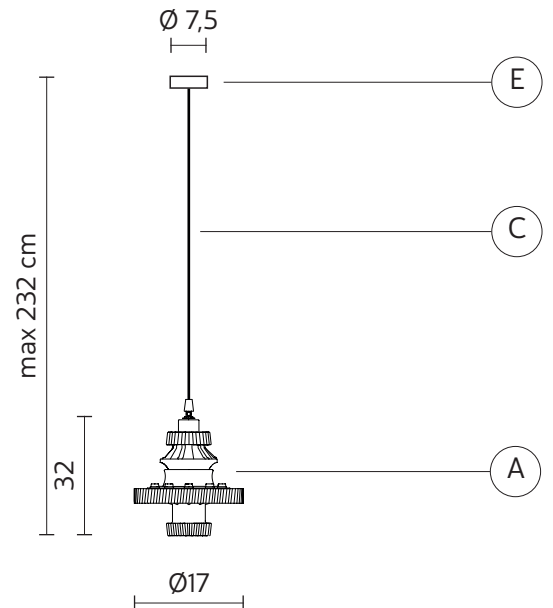

material	metal
colour	glossy white

ELECTRICAL CABLE "C"

material	PVC	
colour	transparent	

ELECTRICAL SYSTEM

socket	E27
source	max 1x105w
energy class	from E to A++

PACKAGING

nr. of collis	1
net weight/kg	1,25
gross weight/kg	2,2
packaging/cm	32x24x32