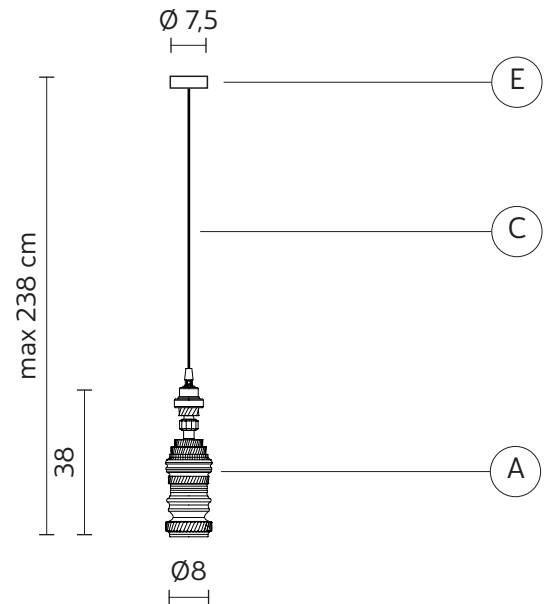

CEILING CUP "E"

material	metal
colour	matt white

ELECTRICAL CABLE "C"

material	PVC	
colour	transparent	

ELECTRICAL SYSTEM

socket	E27
source	max 1x105w
energy class	from E to A++

PACKAGING

nr. of collis	1
net weight/kg	0,85
gross weight/kg	1,25
packaging/cm	32x32x24