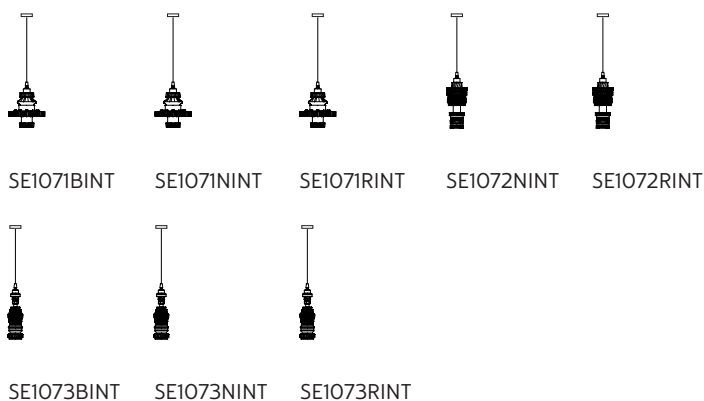

COLLECTION