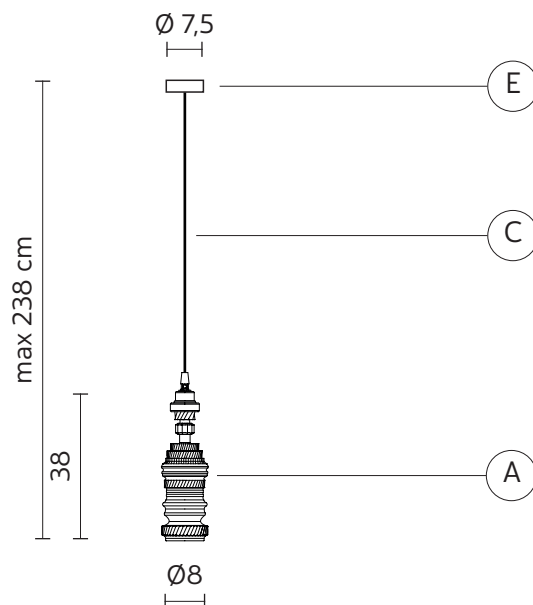

CEILING CUP "E"

material	metal
colour	matt black

ELECTRICAL CABLE "C"

material	PVC	
colour	transparent	

ELECTRICAL SYSTEM

socket	E27
source	max 1x105w
energy class	from E to A++

PACKAGING

nr. of collis	1
net weight/kg	0,85
gross weight/kg	1,25
packaging/cm	32x32x24