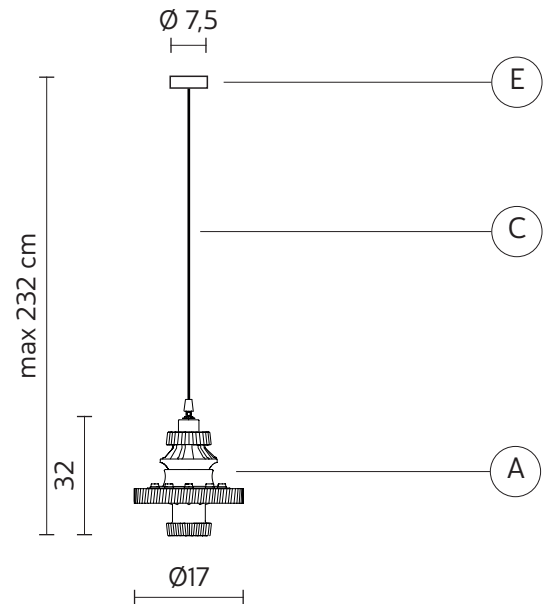

CEILING CUP "E"

material	metal
colour	matt white

ELECTRICAL CABLE "C"

material	PVC	
colour	transparent	

ELECTRICAL SYSTEM

socket	E27
source	max 1x105w
energy class	from E to A++

PACKAGING

nr. of collis	1
net weight/kg	1,25
gross weight/kg	2,2
packaging/cm	32x24x32