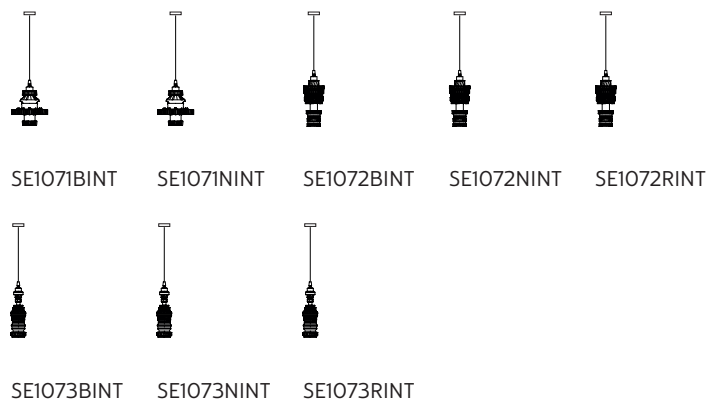

COLLECTION