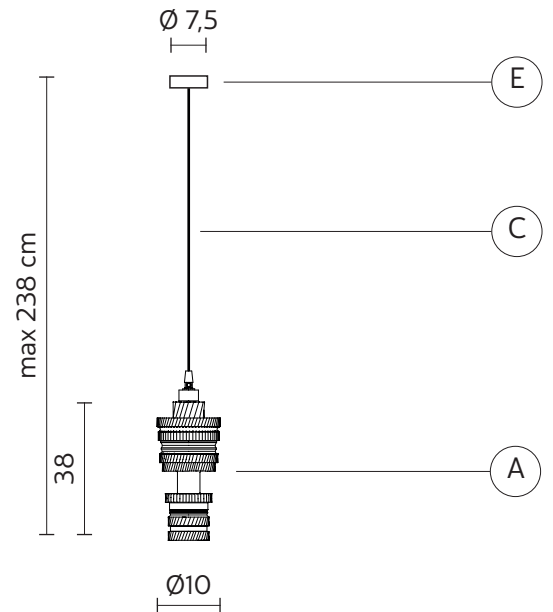

MEK suspension

Bizzarri design

year 2015

TECHNICAL SHEET - SE107 2N INT

STRUCTURE "A"

material	ceramic	
colour	matt black	

CEILING CUP "E"

material	metal
colour	matt black

ELECTRICAL CABLE "C"

material	PVC	
colour	transparent	

ELECTRICAL SYSTEM

socket	E27
source	max 1x105w
energy class	from E to A++