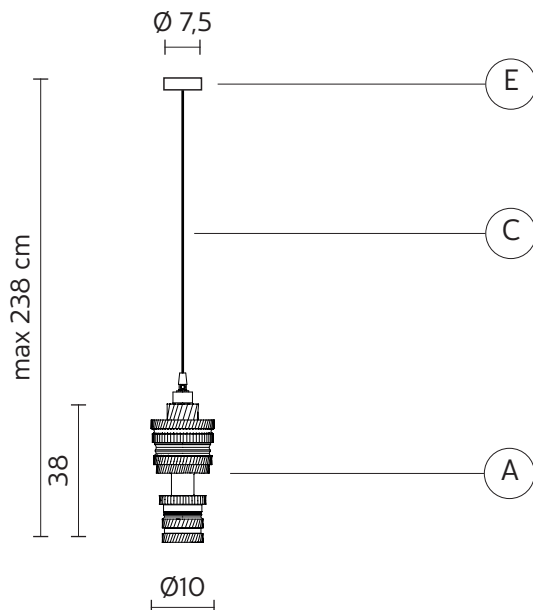

CEILING CUP "E"

material	metal
colour	glossy white

ELECTRICAL CABLE "C"

material	PVC	
colour	transparent	

ELECTRICAL SYSTEM

socket	E27
source	max 1x105w
energy class	from E to A++

PACKAGING

nr. of collis	1
net weight/kg	0,9
gross weight/kg	1,40
packaging/cm	33x33x25