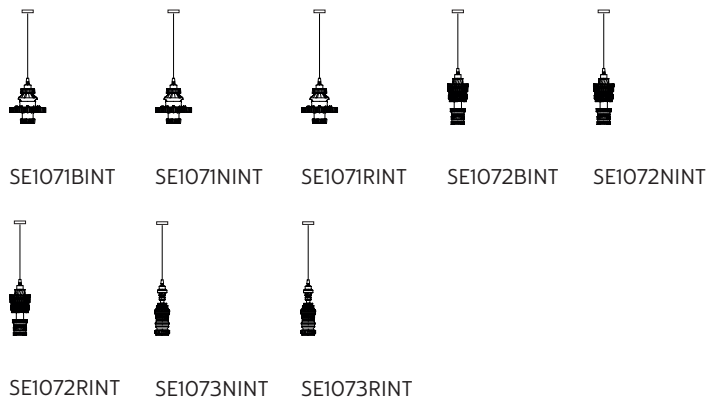

COLLECTION