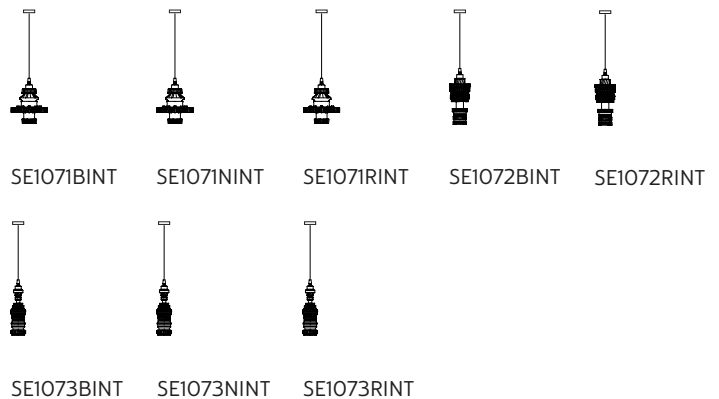

COLLECTION