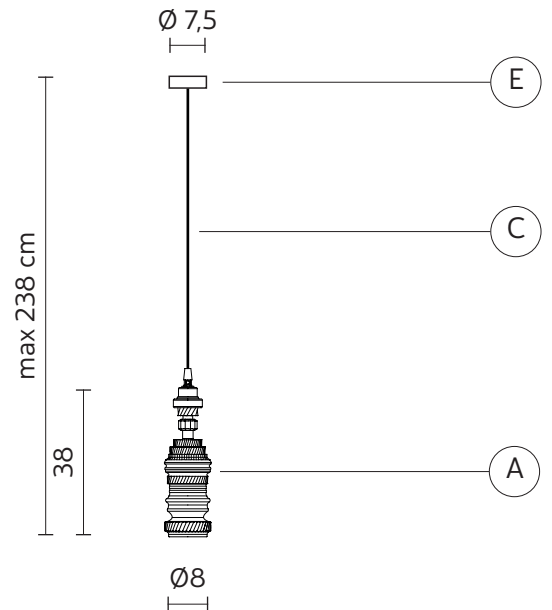

MEK suspension

Bizzarri design

year 2015

TECHNICAL SHEET - SE107 3R INT

STRUCTURE "A"

material	ceramic	
colour	white and bronze	

CEILING CUP "E"

material	metal
colour	glossy white

ELECTRICAL CABLE "C"

material	PVC	
colour	transparent	

ELECTRICAL SYSTEM

socket	E27
source	max 1x105w
energy class	from E to A++

PACKAGING

nr. of collis	1
net weight/kg	0,85
gross weight/kg	1,25
packaging/cm	32x32x24

EMISSION OF LIGHT

one-directional

	direct
	filtered
	indirect
	none

CERTIFICATION

IEC	60598-1:2008
EN	60598-1:2008 + A11:2009

IP rate	IP20
bulb	optional

item number **700L**
decorative bulb
E27 - 25w - ≤ 60 lumen
class E

these items are special, decorative bulbs not for illumination purposes

COLLECTION

SE1071BINT

SE1071NINT

SE1071RINT

SE1072BINT

SE1072NINT

SE1072RINT

SE1073BINT

SE1073NINT