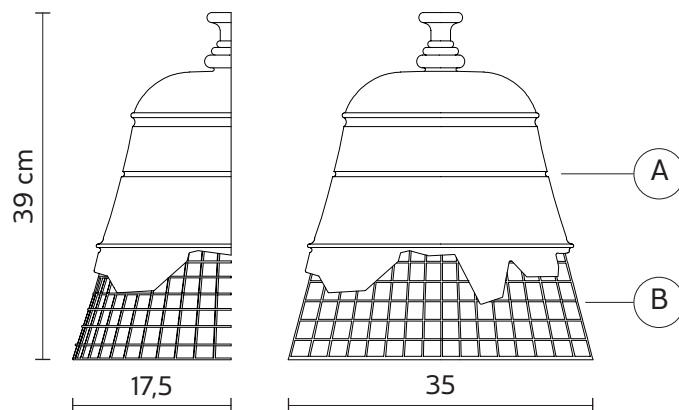

DOMENICA wall lamp

Dario De Meo and Luca De Bona design

year 2015

TECHNICAL SHEET - AP102 1B INT

STRUCTURE "A"

material	plaster	
colour	matt white	

STRUCTURE "B"

material	wire netting	
colour	white	

ELECTRICAL CABLE

socket	E27
source	max 1x52w
energy class	from E to A++

PACKAGING

nr.of collis	1
net weight/kg	3,2
gross weight/kg	4,1
packaging/cm	43x44x29

EMISSION OF LIGHT

one directional

	direct
	filtered
	indirect
	none

year 2015

TECHNICAL SHEET - AP102 10 INT

STRUCTURE "A"

material	plaster	
colour	matt white	

STRUCTURE "B"

material	wire netting	
colour	gold	

ELECTRICAL CABLE

socket	E27
source	max 1x52w
energy class	from E to A++