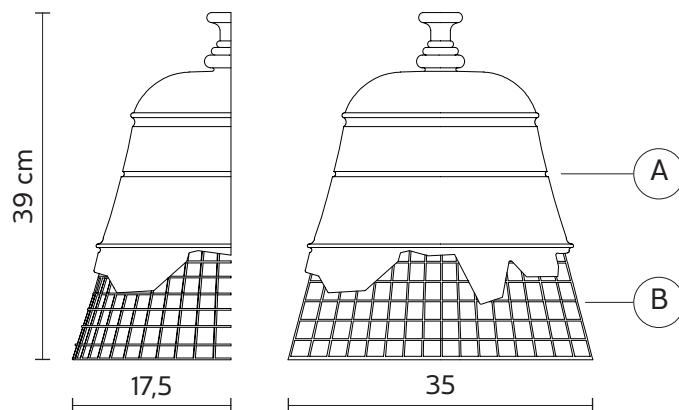

year 2015

TECHNICAL SHEET - AP102 10 INT

STRUCTURE "A"

material	plaster	
colour	matt white	

STRUCTURE "B"

material	wire netting	
colour	gold	

ELECTRICAL CABLE

socket	E27
source	max 1x52w
energy class	from E to A++

PACKAGING

nr.of collis	1
net weight/kg	3,2
gross weight/kg	4,1
packaging/cm	43x44x29

EMISSION OF LIGHT

one directional

	direct
	filtered
	indirect
	none

CERTIFICATION

IEC	60598-1:2008
EN	60598-1:2008 + A11:2009