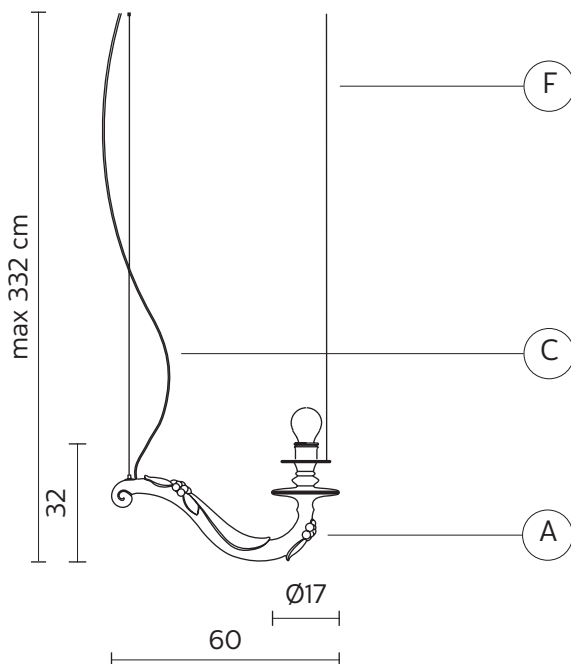

## STRUCTURE "A"

material ceramic  
colour matt white

## EMISSION OF LIGHT

one-directional

## CERTIFICATION

IEC 60598-1:2008  
EN 60598-1:2008 + A11:2009

IP rate IP20  
bulb optional

item number **700C**  
decorative bulb  
E14 - 30w - ≤60 lumen  
class E

## TECHNICAL SHEET - SE117 2B INT