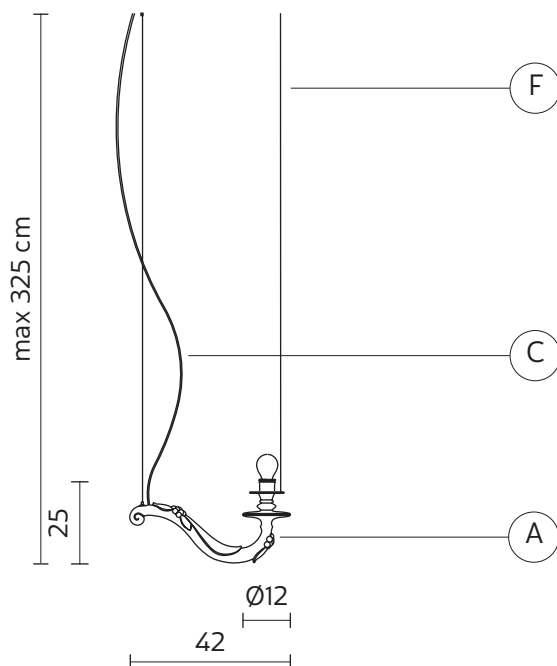

DEJA-VU NU suspension

Matteo Ugolini design

year 2015

available as: single and multiple configuration

Ceiling cup single configuration 1000627S

Ceiling cup multiple configuration 1000627M

STRUCTURE "A"

material ceramic
colour matt white

ELECTRICAL CABLE "C"

material PVC
colour transparent

SUSPENSION CABLE "F"

material steel

ELECTRICAL SYSTEM

socket E14
source max 1x42w
energy class from E to A++

PACKAGING

nr. of collis 1
net weight/kg 0,9

EMISSION OF LIGHT

one-directional

direct
 filtered
 indirect
 none

CERTIFICATION

IEC 60598-1:2008
EN 60598-1:2008 + A11:2009

IP rate IP20
bulb optional

item number **700C**
decorative bulb
E14 - 30w - ≤60 lumen
class E

TECHNICAL SHEET - SE117 1B INT

COLLECTION

SE1172BINT