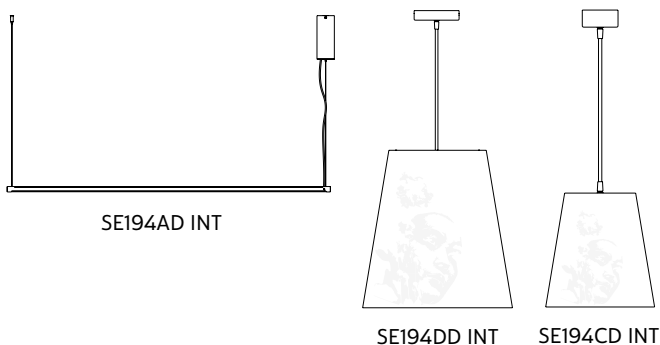

COLLECTION

also available floor lamp version