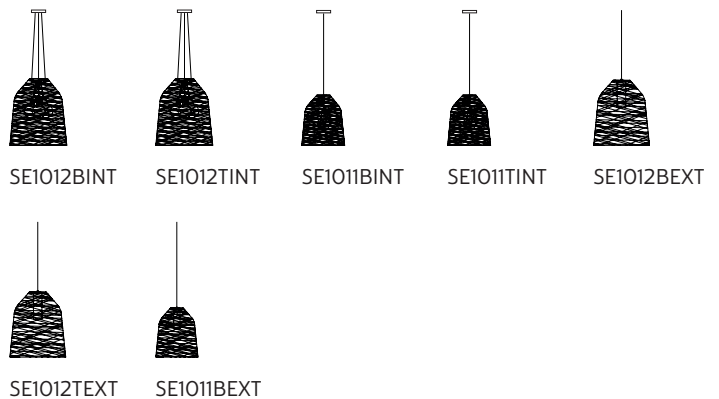

CERTIFICATION

IEC	60598-1:2008
EN	60598-1:2008 + A11:2009

IP rate	IP65
bulb	class A equipped

COLLECTION

available also as floor lamp

BLACK OUT suspension

Matteo Ugolini design

year 2015