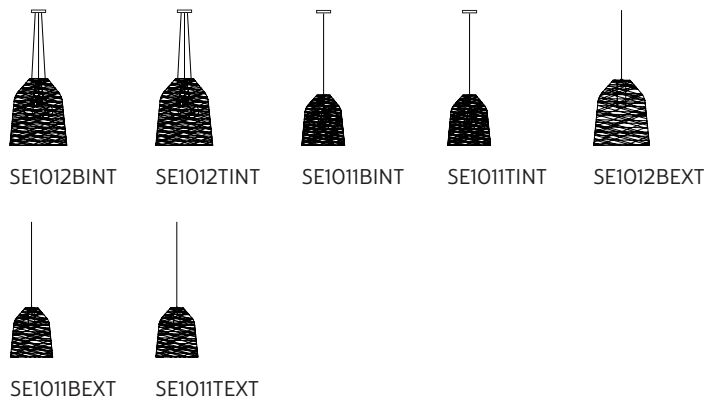

CERTIFICATION

IEC	60598-1:2008
EN	60598-1:2008 + A11:2009

IP rate	IP65
bulb	class A equipped

COLLECTION

available also as floor lamp

BLACK OUT suspension

Matteo Ugolini design

year 2015