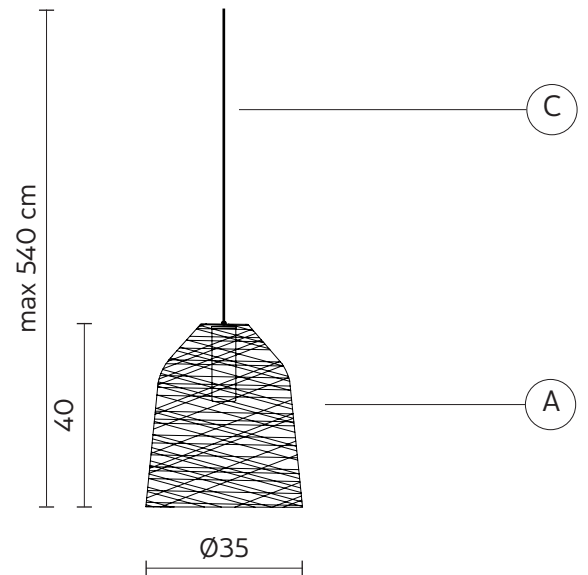

BLACK OUT suspension

Matteo Ugolini design

year 2015

TECHNICAL SHEET - SE101 1B EXT

STRUCTURE "A"

material	fiberglass	
colour	white	

ELECTRICAL CABLE "C"

material	neoprene	
colour	green	

ELECTRICAL SYSTEM

socket	E27
source	max 1x23w
energy class	from E to A++

PACKAGING

nr. of collis	1
net weight/kg	2,3
gross weight/kg	2,8
packaging/cm	50x50x54

EMISSION OF LIGHT

one-directional

	direct
	filtered
	indirect
	none

CERTIFICATION

IEC	60598-1:2008
EN	60598-1:2008 + A11:2009

IP rate	IP65
bulb	class A equipped