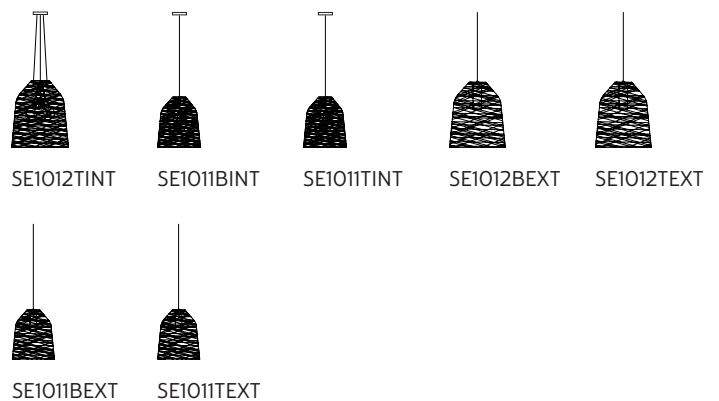

CERTIFICATION

IEC	60598-1:2008
EN	60598-1:2008 + A11:2009

IP rate	IP20
bulb	optional

item number **700B**
decorative bulb
E27 - 25w - ≤ 60 lumen
class E

COLLECTION

available also as floor lamp

BLACK OUT suspension