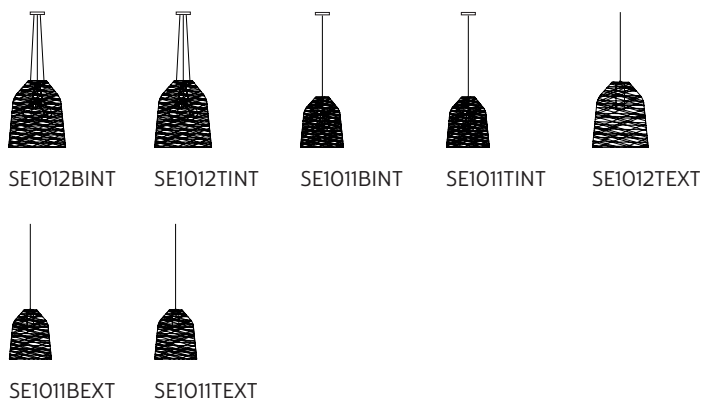

IP rate	IP65
bulb	class A equipped

COLLECTION

available also as floor lamp

BLACK OUT suspension

Matteo Ugolini design

year 2015

TECHNICAL SHEET - SE101 2B INT

STRUCTURE "A"