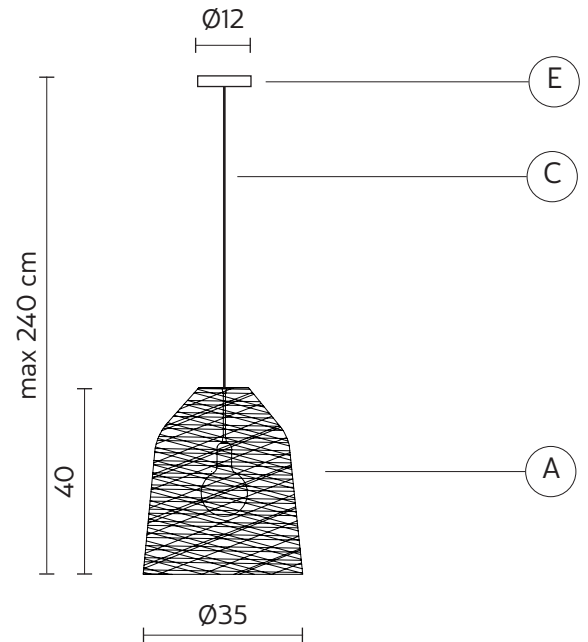

BLACK OUT suspension

Matteo Ugolini design

year 2015

TECHNICAL SHEET - SE101 1T INT

STRUCTURE "A"

material	fiberglass	
colour	transparent	

CEILING CUP "E"

material	metal
colour	matt white

ELECTRICAL CABLE "C"

material	PVC	
colour	transparent	

ELECTRICAL SYSTEM

socket	E27
source	max 1x52w
energy class	from E to A++