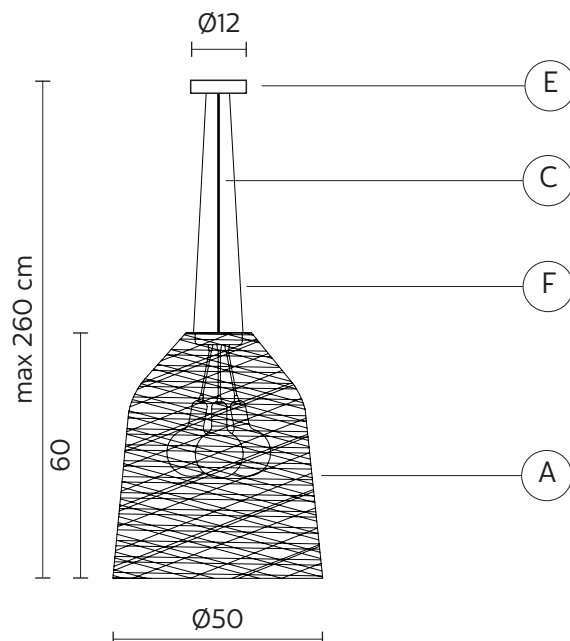

TECHNICAL SHEET - SE101 2T INT

STRUCTURE "A"

material fiberglass
colour transparent

CEILING CUP "E"

material metal
colour matt white

ELECTRICAL CABLE "C"

material PVC
colour transparent

SUSPENSION CABLE "F"

material steel

ELECTRICAL SYSTEM

socket E27
source max 3x53w
energy class from E to A++

PACKAGING

nr. of collis 1
net weight/kg 1,5
gross weight/kg 3,9
packaging/cm 60x60x70

EMISSION OF LIGHT

one-directional

■ direct
■ filtered
■ indirect
■ none

CERTIFICATION

IEC 60598-1:2008
EN 60598-1:2008 + A11:2009

IP rate IP20
bulb optional

item number **700B**
decorative bulb
E27 - 25w - ≤ 60 lumen
class E

COLLECTION

available also as floor lamp