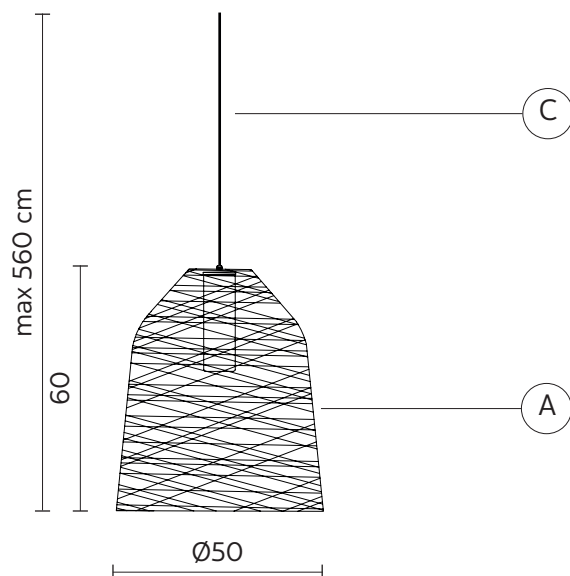

BLACK OUT suspension

Matteo Ugolini design

year 2015

TECHNICAL SHEET - SE101 2B EXT

STRUCTURE "A"

material	fiberglass	
colour	white	

ELECTRICAL CABLE "C"

material	neoprene	
colour	green	

ELECTRICAL SYSTEM

socket	E27
source	max 1x23w
energy class	from E to A++

PACKAGING

nr. of collis	1
net weight/kg	2,5
gross weight/kg	4,2
packaging/cm	60x60x70

EMISSION OF LIGHT

one-directional

CERTIFICATION

IEC	60598-1:2008
EN	60598-1:2008 + A11:2009

IP rate	IP65
bulb	class A equipped

COLLECTION

available also as floor lamp