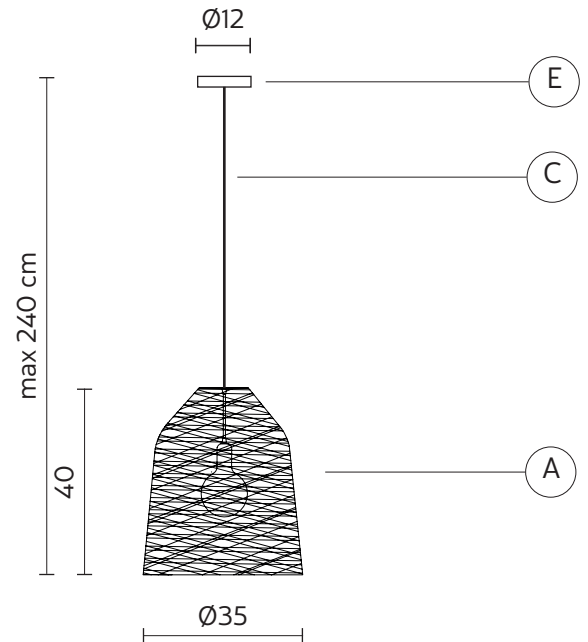

BLACK OUT suspension

Matteo Ugolini design

year 2015

TECHNICAL SHEET - SE101 1B INT

STRUCTURE "A"

material	fiberglass	
colour	white	

CEILING CUP "E"

material	metal
colour	matt white

ELECTRICAL CABLE "C"

material	PVC	
colour	transparent	

ELECTRICAL SYSTEM

socket	E27
source	max 1x53w
energy class	from E to A++