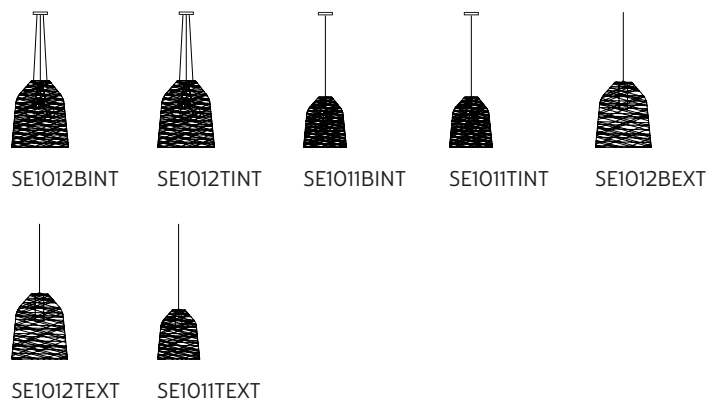

CERTIFICATION

IEC	60598-1:2008
EN	60598-1:2008 + A11:2009

IP rate	IP65
bulb	class A equipped

COLLECTION

available also as floor lamp

BLACK OUT suspension

Matteo Ugolini design

year 2015

TECHNICAL SHEET - SE101 1B INT

STRUCTURE "A"

material	fiberglass	
colour	white	

CEILING CUP "E"

material	metal
colour	matt white

ELECTRICAL CABLE "C"

material	PVC	
colour	transparent	

ELECTRICAL SYSTEM