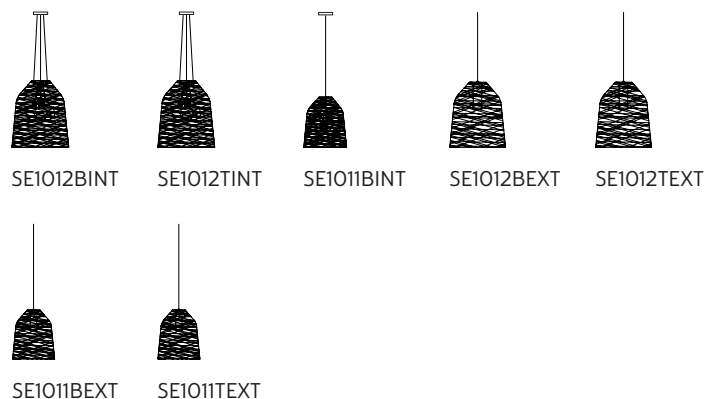

CERTIFICATION

IEC	60598-1:2008
EN	60598-1:2008 + A11:2009

IP rate	IP20
bulb	optional

item number **700B**
decorative bulb
E27 - 25w - ≤ 60 lumen
class E

COLLECTION

available also as floor lamp

BLACK OUT suspension