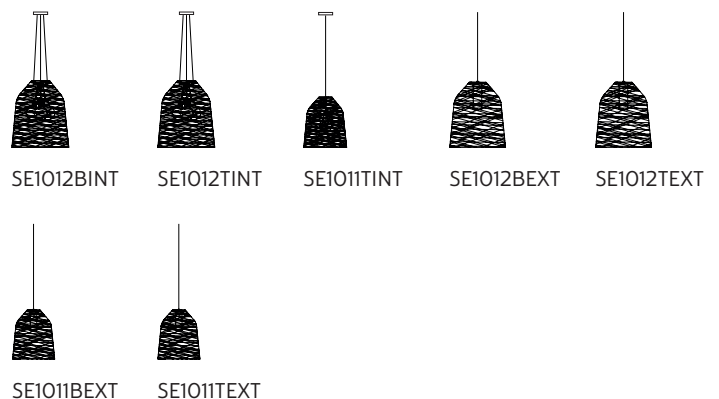

CERTIFICATION

IEC	60598-1:2008
EN	60598-1:2008 + A11:2009

IP rate	IP20
bulb	optional

item number **700B**
decorative bulb
E27 - 25w - ≤ 60 lumen
class E

COLLECTION

available also as floor lamp

BLACK OUT suspension