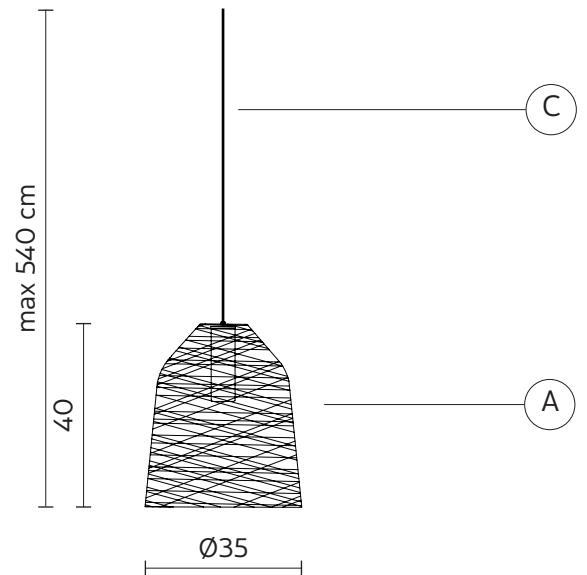

BLACK OUT suspension

Matteo Ugolini design

year 2015

TECHNICAL SHEET - SE1011T EXT

STRUCTURE "A"

material	fiberglass	
colour	transparent	

ELECTRICAL CABLE "C"

material	neoprene	
colour	green	

ELECTRICAL SYSTEM

socket	E27
source	max 1x23w
energy class	from E to A++

PACKAGING

nr. of collis	1
net weight/kg	2,3
gross weight/kg	2,8
packaging/cm	50x50x54

EMISSION OF LIGHT

one-directional

	direct
	filtered
	indirect
	none

CERTIFICATION

IEC	60598-1:2008
EN	60598-1:2008 + A11:2009

IP rate	IP65
bulb	class A equipped