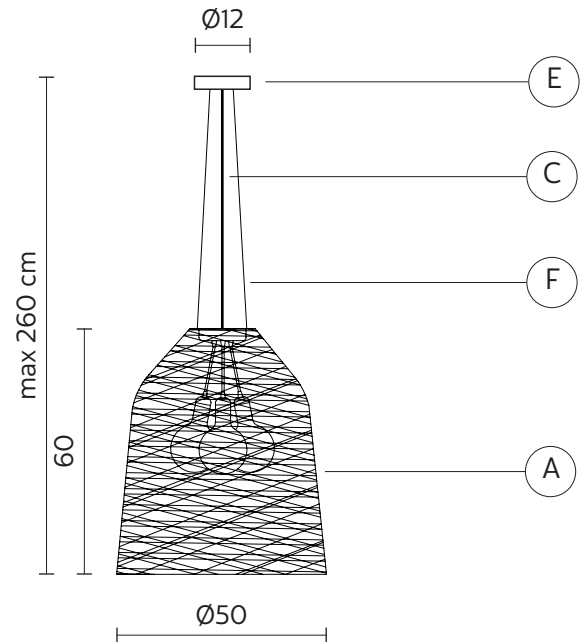

CERTIFICATION

IEC	60598-1:2008
EN	60598-1:2008 + A11:2009

IP rate	IP20
bulb	optional

item number **700B**
decorative bulb
E27 - 25w - ≤ 60 lumen
class E

COLLECTION

available also as floor lamp

BLACK OUT suspension