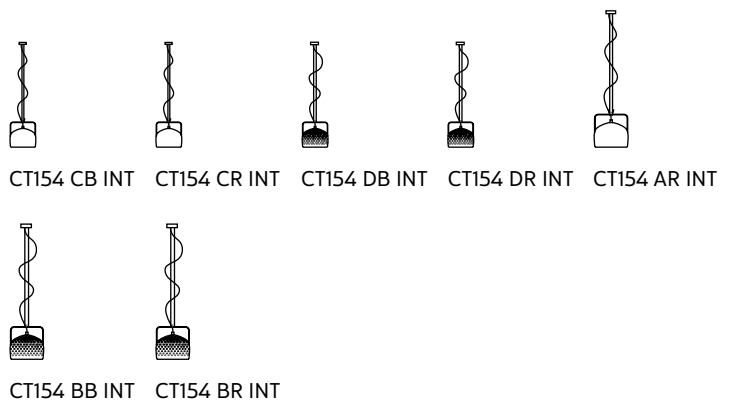

COLLECTION

also available table and floor lamp version, small and large