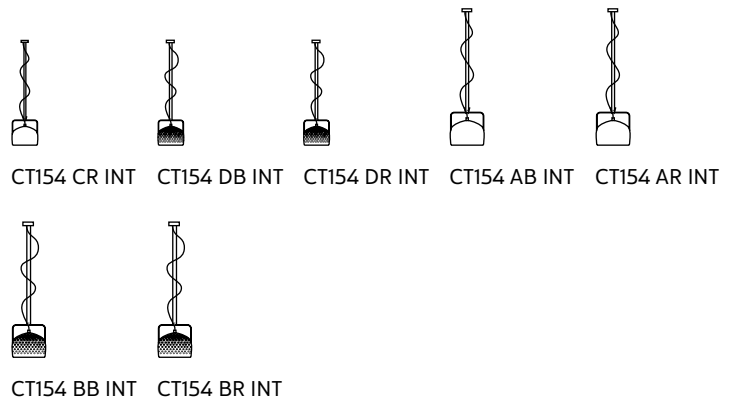

COLLECTION

also available table and floor lamp version, small and large