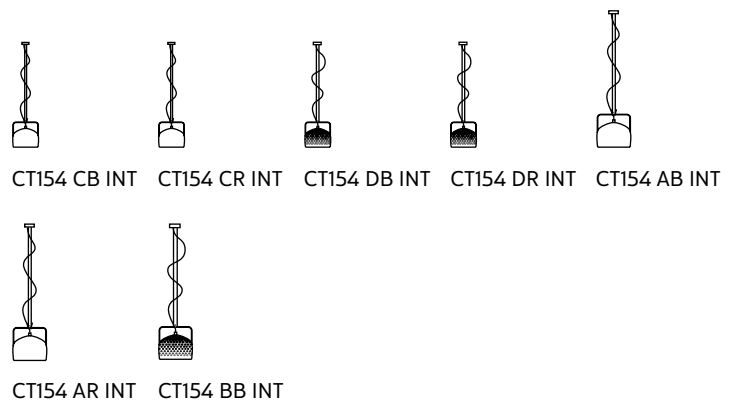

COLLECTION

also available table and floor lamp version, small and large