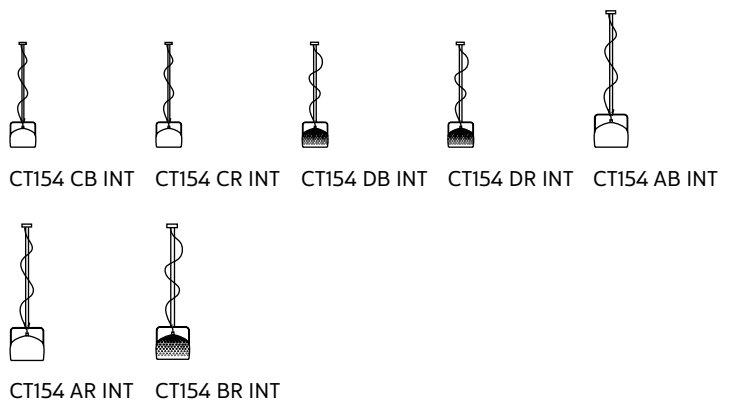

COLLECTION

also available table and floor lamp version, small and large