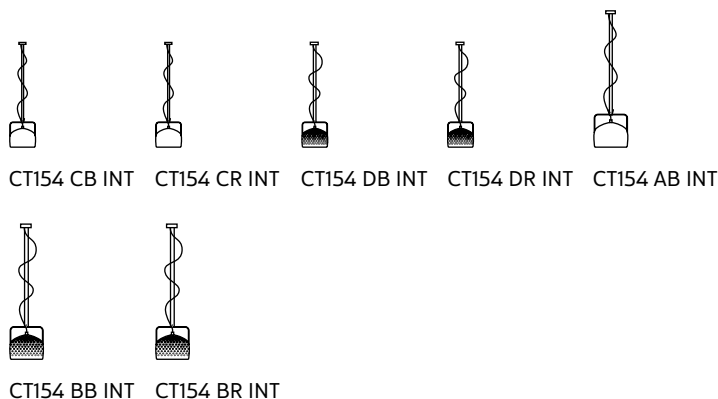

COLLECTION

also available table and floor lamp version, small and large