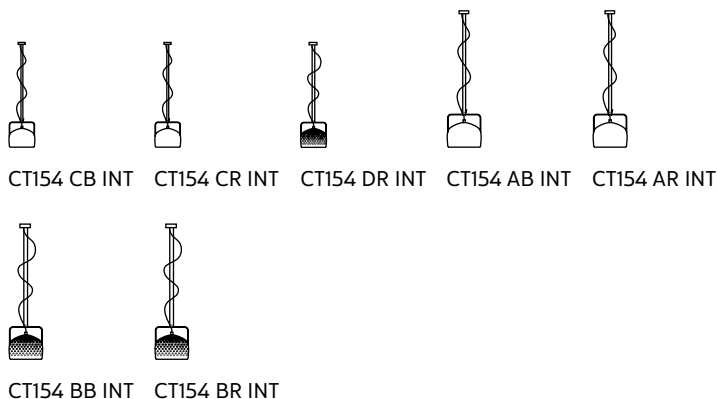

COLLECTION

also available table and floor lamp version, small and large