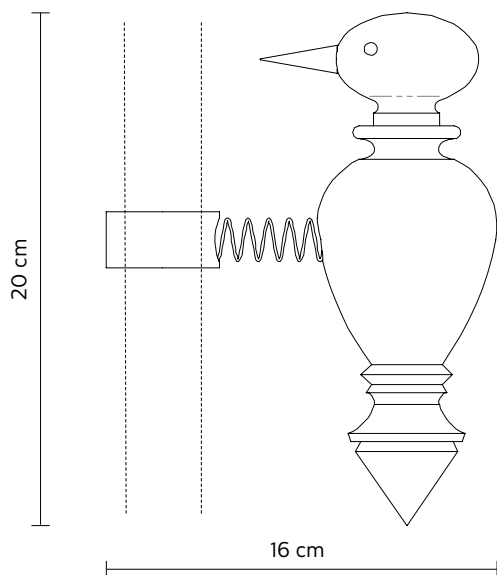

ELECTRICAL SYSTEM

source strip LED 24V
60W, 8000lumen
3000K CRI \geq 80
foot dimmer switch

PACKAGING

n° cartons 2
net weight/kg 4,4 (A) + 1,6 (B)
gross weight/kg 5,5 (A) + 2,7 (B)
packaging/cm 36x36x24(A) + 10x10x210(B)

ACCIPICCHIO optional

Matteo Ugolini design

year 2020

DATA SHEET - AC213N3 INT

WOODPECKER "A"

material
colour

wood
frosted white

ACCIPICCHIO optional

Matteo Ugolini design

year 2020

DATA SHEET - AC213N4 INT

GRID "A"

material PL
colour black