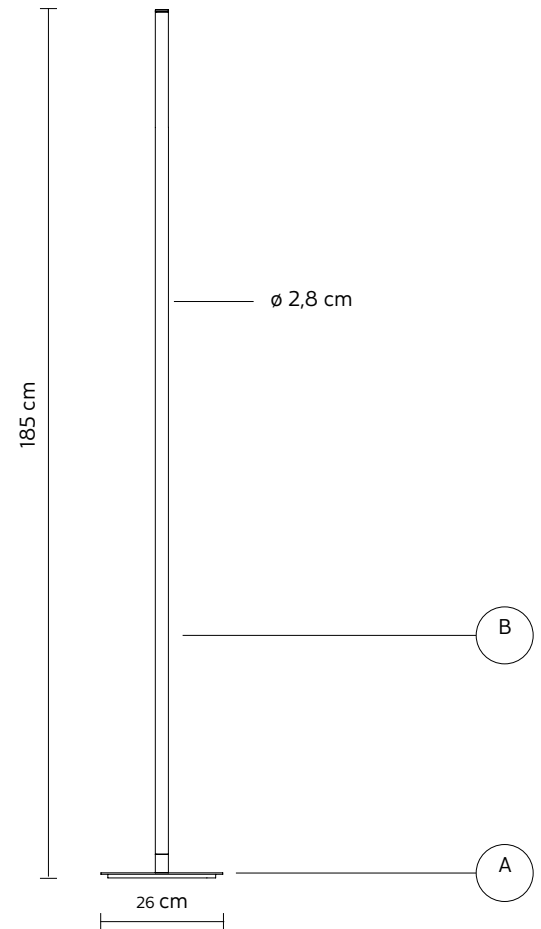

ACCIPICCHIO floor lamp

Matteo Ugolini design

year 2020

DATASHEET - HP213N2 INT

LAMP "A"

material aluminum
colour matt black

COVER "B"

material pyrex
colour frosted white

ELECTRICAL SYSTEM

source strip LED 24V
60W, 8000lumen
2700K CRI $\geq$ 80
foot dimmer switch

PACKAGING

n° cartons 2
net weight/kg 4,4 (A) + 1,6 (B)
gross weight/kg 5,5 (A) + 2,7 (B)
packaging/cm 36x36x24(A) + 10x10x210(B)

LIGHT EMISSION

unidirectional

direct
 filtered
 indirect
 absence

COMPLIANT WITH

IEC 60598-1:2014
EN 60598-1:2015

degree of protection IP20
LED equipped

COLLECTION

also available 3000K version