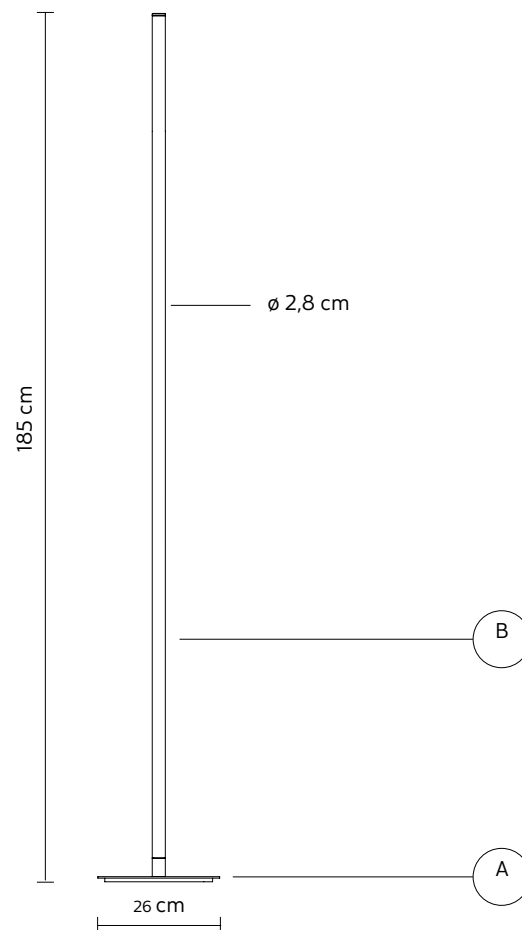

ACCIPICCHIO floor lamp

Matteo Ugolini design

year 2020

DATASHEET - HP213N1 INT

LAMP "A"

material aluminum
colour matt black

COVER "B"

material pyrex
colour frosted white

ELECTRICAL SYSTEM

source strip LED 24V
60W, 8000lumen
3000K CRI $\geq$ 80
foot dimmer switch

PACKAGING

n° cartons 2
net weight/kg 4,4 (A) + 1,6 (B)
gross weight/kg 5,5 (A) + 2,7 (B)
packaging/cm 36x36x24(A) + 10x10x210(B)

LIGHT EMISSION

unidirectional

direct
 filtered
 indirect
 absence

COMPLIANT WITH

IEC 60598-1:2014
EN 60598-1:2015

degree of protection IP20
LED equipped

COLLECTION

also available 2700K version