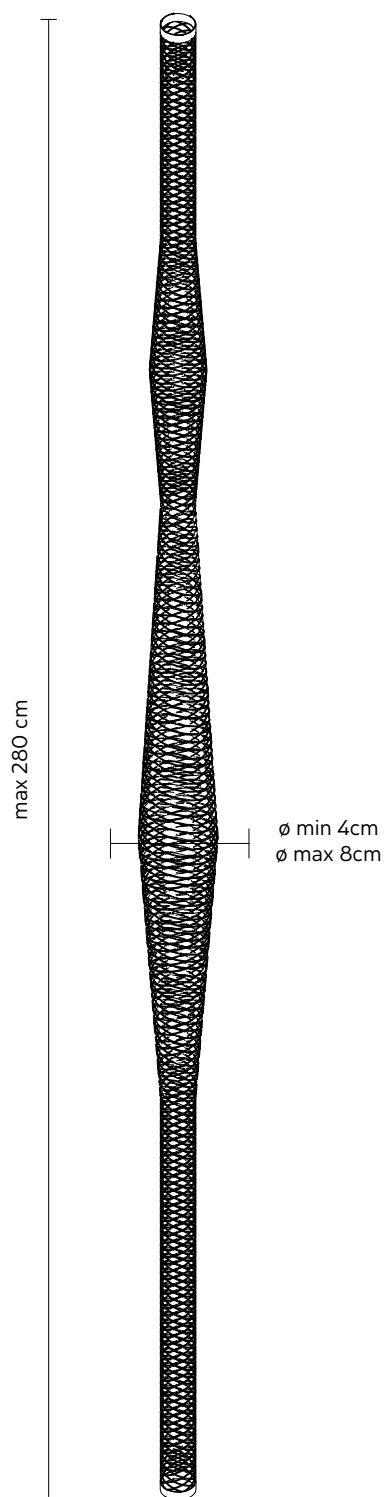

ACCIPICCHIO optional

Matteo Ugolini design

year 2020

DATA SHEET - AC213N4 INT