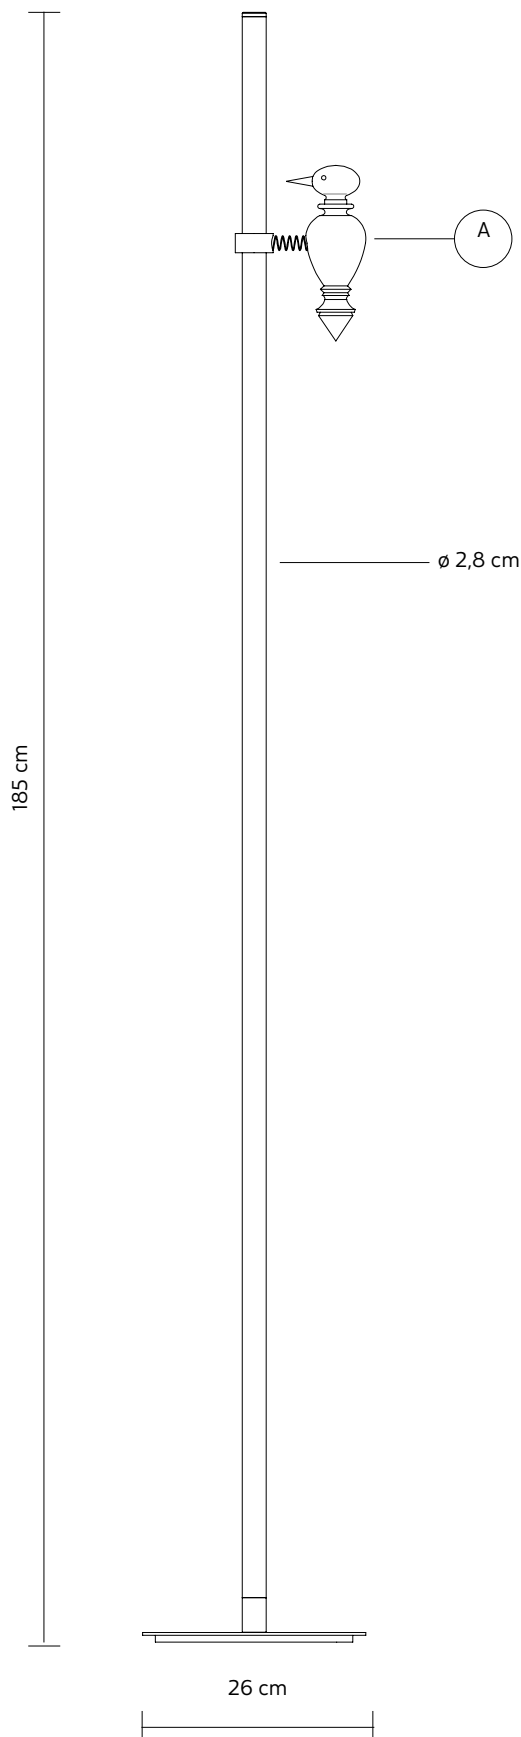

ACCIPICCHIO optional

Matteo Ugolini design

year 2020

DATA SHEET - AC213N3 INT

WOODPECKER "A"

material
colour

wood
frosted white