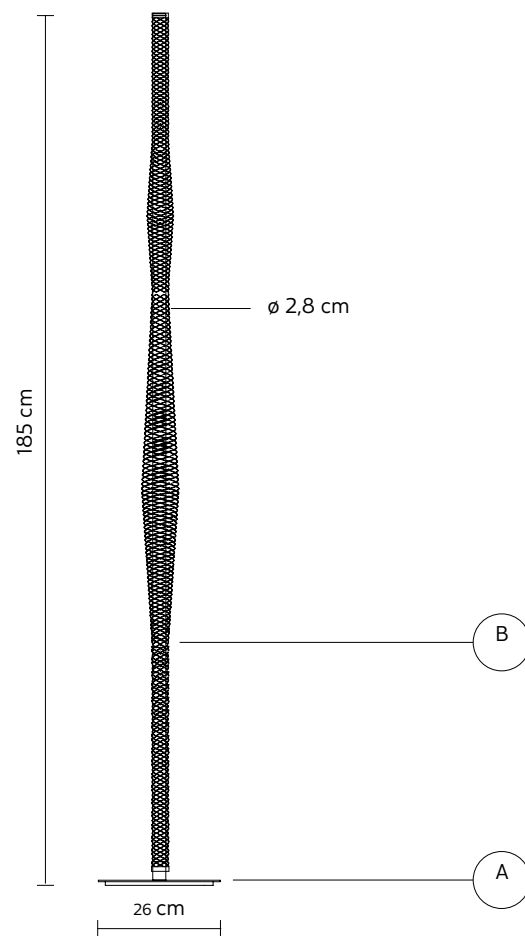

ELECTRICAL SYSTEM

source strip LED 24V
60W, 8000lumen
2700K CRI \geq 80
foot dimmer switch

PACKAGING

n° cartons 2
net weight/kg 4,4 (A) + 1,6 (B)
gross weight/kg 5,5 (A) + 2,7 (B)
packaging/cm 36x36x24(A) + 10x10x210(B)

ELECTRICAL SYSTEM

source strip LED 24V
60W, 8000lumen
3000K CRI \geq 80
foot dimmer switch

PACKAGING

n° cartons 2
net weight/kg 4,4 (A) + 1,6 (B)
gross weight/kg 5,5 (A) + 2,7 (B)
packaging/cm 36x36x24(A) + 10x10x210(B)

ACCIPICCHIO optional

Matteo Ugolini design

year 2020

DATA SHEET - AC213N3 INT

WOODPECKER "A"

material
colour

wood
frosted white

ACCIPICCHIO optional

Matteo Ugolini design

year 2020

DATA SHEET - AC213N4 INT

GRID "A"

material PL
colour black