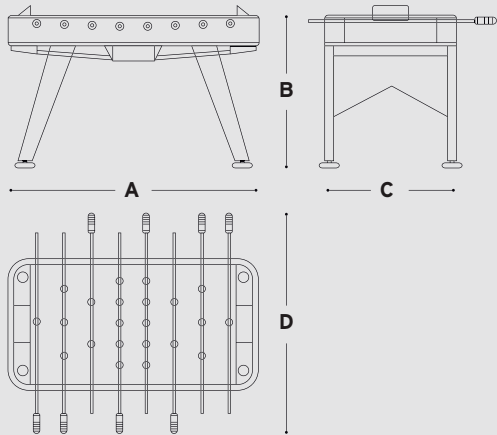

*“RS# Gold Edition,
24k gameplay”.*

RS#
football tables

NEW GOLD
EDITION

RS#2

GOLD EDITION

Dimensions:

A - 59 in / 150 cm
B - 38 in / 96,5 cm

C - 31 in / 79,5 cm
D - 51 in / 128cm

Weight:

218 lb / 99 kg

Gross dimensions:

62 x 50 x 20 in /
 157 x 126 x 50 cm
 (pallet included)

Gross weight:

273 lb / 124 kg
 (pallet included)

Materials:

STRUCTURE: Stainless steel and polyester paint

D - 51 in / 128 cm

Weight:

159 lb / 72 kg

Gross dimensions:

62 x 50 x 20 in /

157 x 126 x 50 cm

(pallet included)

Gross weight: