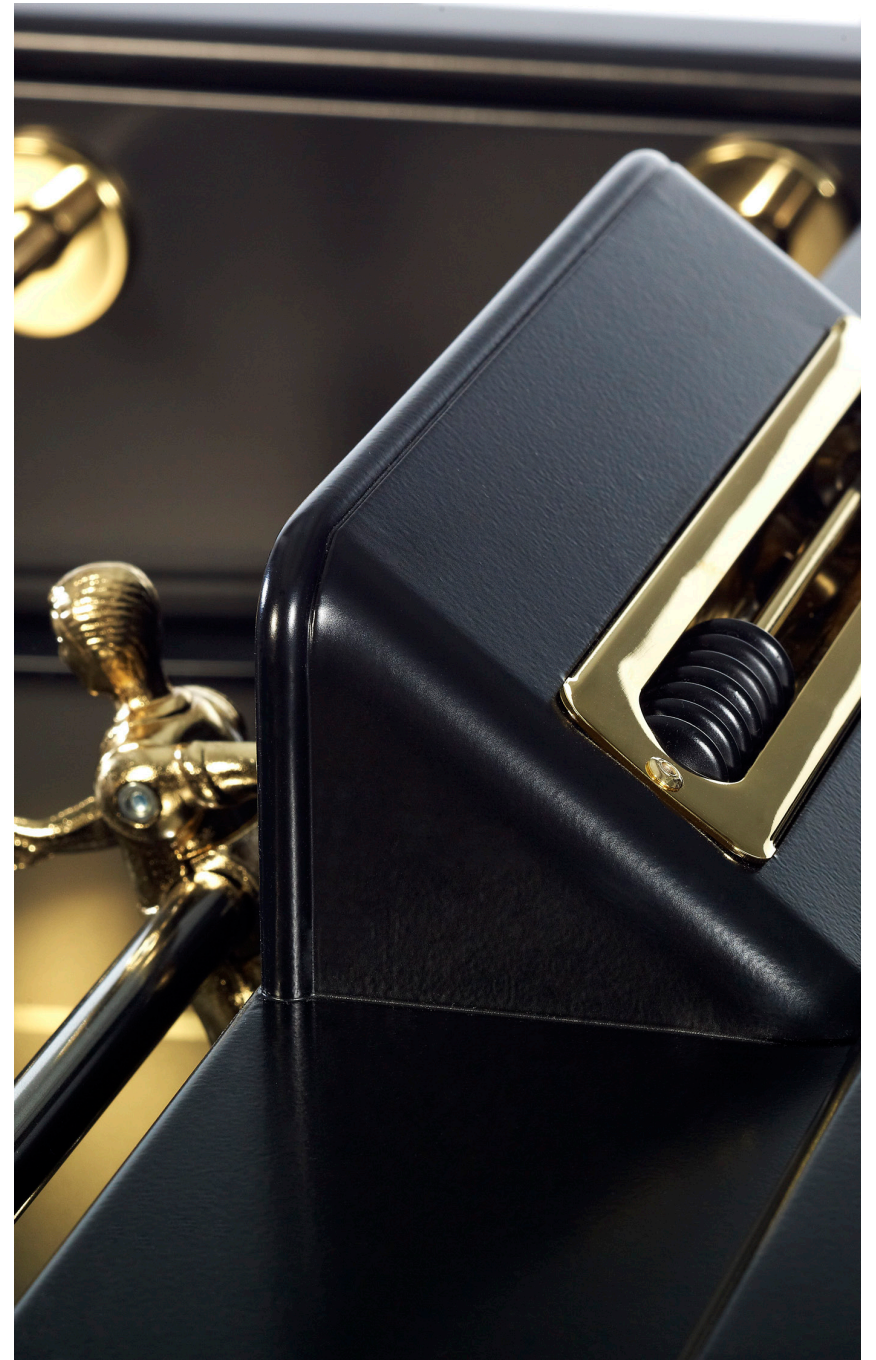

RS#

football tables

RS#

GOLD EDITION

- 24k gold plated detail -

- 24 k gold plated score counter and players -