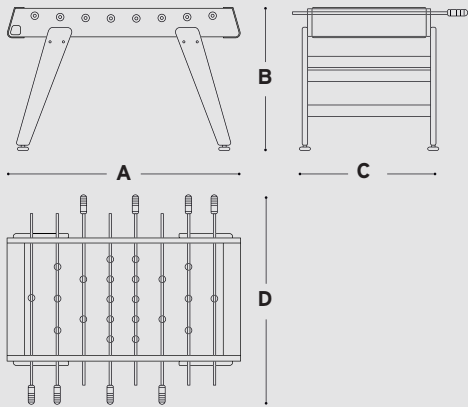

- ⊗ Balls (7 units set) INCLUDED
- +⊕ 2 Extra players INCLUDED
- ⚠ Protective PVC cover NOT INCLUDED
- ⬇ Flooring anchoring set NOT INCLUDED
- ⚙ Dining table set (oval or rectangular) NOT INCLUDED

RS#

football tables

⊗ OUTDOOR ⊕ INDOOR

○ RAL 9016 ● RAL 9005 ● 24K GOLD PLATED DETAILS

RS#3 wood

GOLD EDITION

Dimensions:

A - 59.5 in / 151 cm

B - 36 in / 92 cm

C - 34 in / 86 cm

D - 51 in / 128 cm

Weight:

159 lb / 72 kg

Gross dimensions:

62 x 50 x 20 in /

157 x 126 x 50 cm

(pallet included)

Gross weight: