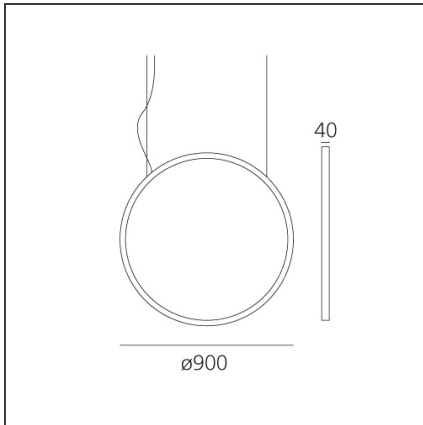

TECHNICAL DRAWINGS

FEATURES

Article Code:	T072030	Material:	Aluminium, silicone
Colour:	Black	Series:	2019 Artemide
Installation:	Suspension, Floor		Collection, Outdoor
Environment:	Outdoor		

DIMENSIONS

Width:	cm 4
---------------	------

INCLUDED SOURCES

Category:	LED	Color temperature (K):	2700K
Number:	1	CRI:	90
Watt:	30W		
Type:	0		

LUMINAIRE

Watt:	42W	Delivered lumens output (lm):	1595lm
		CCT:	3000K
		Efficiency:	82%
		Efficacy:	37.98lm/W
		CRI:	90