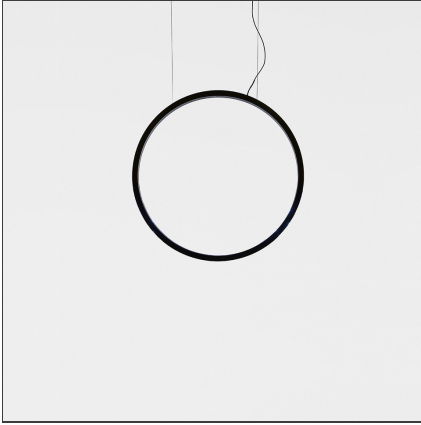

"O" 45 - Suspension

IP67 

DESIGN BY

Elemental

DESCRIPTION

"O" is an essential element that, when switched on, frames nature and suggests perspectives, an unobtrusive object in space that does not alter environmental balances. Its controlled and comfortable light emission can be adjusted with sensors and with the Artemide App to ensure focused operation, thus preventing waste and respecting the circadian cycles of all animal and plant species. Introduced in 2018 in the ground and suspended outdoor versions, it is a perfect lighting appliance also for indoor use thanks to a cabled option that allows easy relocation. In this case too, the IP protection grade is anyway fit for outdoor use. Its lightness is not just formal: its thin aluminium profile is an element on its own, which can be moved wherever necessary, allows multiple uses, and creates a pleasant ambiance anywhere with its soft, non-glaring light. "O" is developed in the original 90-cm diameter version, as well as in a smaller, 45-cm version featuring all the characteristics of the original one. All the versions come with both a white and a black finish to match all possible spaces. "O" is thus a comprehensive family of elements creating dynamic lightscapes.

TECHNICAL DRAWINGS

FEATURES

| | | | |
|----------------------|-------------------|------------------|---------------------|
| Article Code: | T072130 | Material: | Aluminium, silicone |
| Colour: | Black | Series: | 2019 Artemide |
| Installation: | Suspension, Floor | | Collection, Outdoor |
| Environment: | Outdoor | | |

DIMENSIONS

LUMINAIRE

| | | | |
|--------------|-----|--------------------------------------|-------|
| Watt: | 22W | Delivered lumens output (lm): | 859lm |
| | | CCT: | 3000K |
| | | CRI: | 90 |

Notes