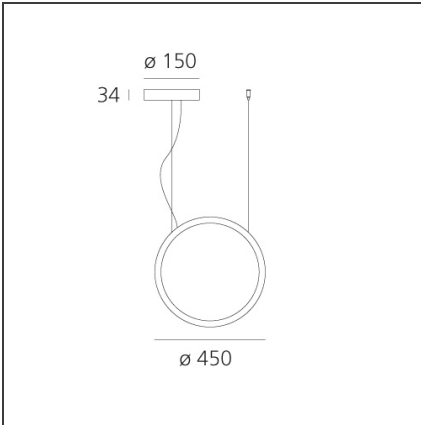

"O" 45 - Suspension

IP67 

DESIGN BY

Elemental

DESCRIPTION

"O" is an essential element that, when switched on, frames nature and suggests perspectives, an unobtrusive object in space that does not alter environmental balances. Its controlled and comfortable light emission can be adjusted with sensors and with the Artemide App to ensure focused operation, thus preventing waste and respecting the circadian cycles of all animal and plant species. Introduced in 2018 in the ground and suspended outdoor versions, it is a perfect lighting appliance also for indoor use thanks to a cabled option that allows easy relocation. In this case too, the IP protection grade is anyway fit for outdoor use. Its lightness is not just formal: its thin aluminium profile is an element on its own, which can be moved wherever necessary, allows multiple uses, and creates a pleasant ambiance anywhere with its soft, non-glaring light. "O" is developed in the original 90-cm diameter version, as well as in a smaller, 45-cm version featuring all the characteristics of the original one. All the versions come with both a white and a black finish to match all possible spaces. "O" is thus a comprehensive family of elements creating dynamic lightscapes.

TECHNICAL DRAWINGS

FEATURES

| | | | |
|----------------------|-------------------|------------------|---------------------|
| Article Code: | T072130 | Material: | Aluminium, silicone |
| Colour: | Black | Series: | 2019 Artemide |
| Installation: | Suspension, Floor | | Collection, Outdoor |
| Environment: | Outdoor | | |

DIMENSIONS

LUMINAIRE

| | | | |
|--------------|-----|--------------------------------------|-------|
| Watt: | 22W | Delivered lumens output (lm): | 859lm |
| | | CCT: | 3000K |
| | | CRI: | 90 |

Notes