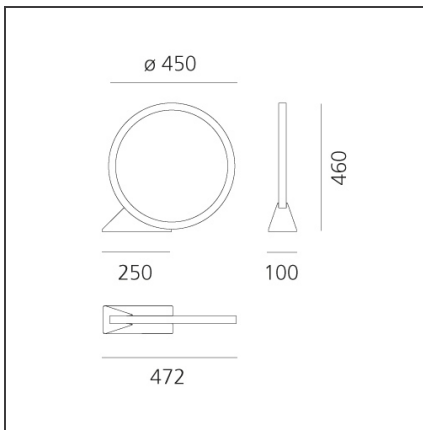

"O" 45 - Floor

IP67 

DESIGN BY

Elemental

DESCRIPTION

"O" is an essential element that, when switched on, frames nature and suggests perspectives, an unobtrusive object in space that does not alter environmental balances. Its controlled and comfortable light emission can be adjusted with sensors and with the Artemide App to ensure focused operation, thus preventing waste and respecting the circadian cycles of all animal and plant species. Introduced in 2018 in the ground and suspended outdoor versions, it is a perfect lighting appliance also for indoor use thanks to a cabled option that allows easy relocation. In this case too, the IP protection grade is anyway fit for outdoor use. Its lightness is not just formal: its thin aluminium profile is an element on its own, which can be moved wherever necessary, allows multiple uses, and creates a pleasant ambiance anywhere with its soft, non-glaring light. "O" is developed in the original 90-cm diameter version, as well as in a smaller, 45-cm version featuring all the characteristics of the original one. All the versions come with both a white and a black finish to match all possible spaces. "O" is thus a comprehensive family of elements creating dynamic lightscapes.

TECHNICAL DRAWINGS

FEATURES

Article Code:	T071130	Material:	Aluminium, silicone
Colour:	Black	Series:	2019 Artemide Collection, Outdoor
Installation:	Suspension, Floor		
Environment:	Outdoor		

DIMENSIONS

Length:	cm 47.2
Height:	cm 46
Base Length:	cm 24.7
Base Width:	cm 10

LUMINAIRE

Watt:	22W	Delivered lumens output (lm):	859lm
		CCT:	3000K
		CRI:	90

Notes