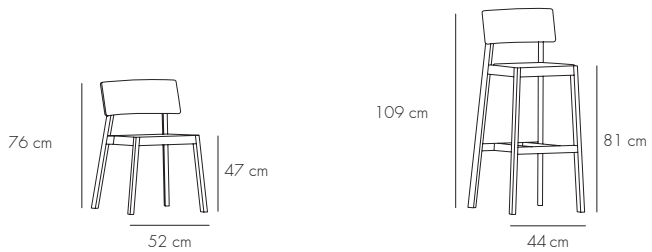

WHISKEY

Terence Woodgate. 2013

FINISHES. ACABADOS

FRAME. ESTRUCTURA

A

SUPER-MATT OAK
ROBLE SUPER MATE

B

SUPER-MATT WALNUT
NOGAL SUPER MATE