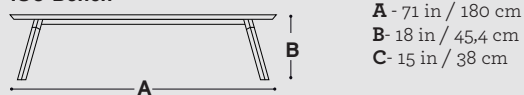

You&Me BENCHES

Dimensions:

220 Bench

Weight: 70 lb / 31,4 kg

Gross dimensions: 91 x 18,9 x 11,8 in / 231 x 48 x 30 cm

Gross weight: 92,6 lb / 42 kg

180 Bench

Gross dimensions: 75 x 18,9 x 6 in / 191 x 48 x 15 cm

Gross weight: 50,7 lb / 23 kg

120 Bench

Gross dimensions: 51,5 x 18,9 x 6 in / 131 x 48 x 15 cm

Gross weight: 38,1 lb / 17,3 kg

50 Stool

Gross dimensions: 21,6 x 18,9 x 6 in / 55 x 48 x 15 cm

Gross weight: 17,8 lb / 8,1 kg