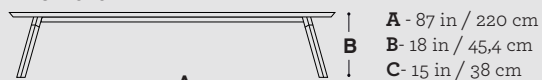

You&Me BENCHES

Dimensions:

220 Bench

Weight: 70 lb / 31,4 kg

Gross dimensions: 91 x 18,9 x 11,8 in / 231 x 48 x 30 cm

Gross weight: 92,6 lb / 42 kg

180 Bench

Gross dimensions: 75 x 18,9 x 6 in / 191 x 48 x 15 cm

Gross weight: 50,7 lb / 23 kg

120 Bench

Gross dimensions: 51,5 x 18,9 x 6 in / 131 x 48 x 15 cm

Gross weight: 38,1 lb / 17,3 kg

50 Stool

Gross dimensions: 21,6 x 18,9 x 6 in / 55 x 48 x 15 cm

Gross weight: 17,8 lb / 8,1 kg