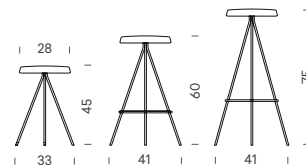

Wood beech

Black steel
RAL 9004

Stainless
steel mate

Black
RAL 9004

Nuta Lluís Pau

ENG Nuta is a barstool collection that stands out for its essential shape and lightness and also because it adapts to a wide range of interior designs. Nuta is particularly well suited as a catering stool, forming part of the furniture for bars and cafeterías or in the home.